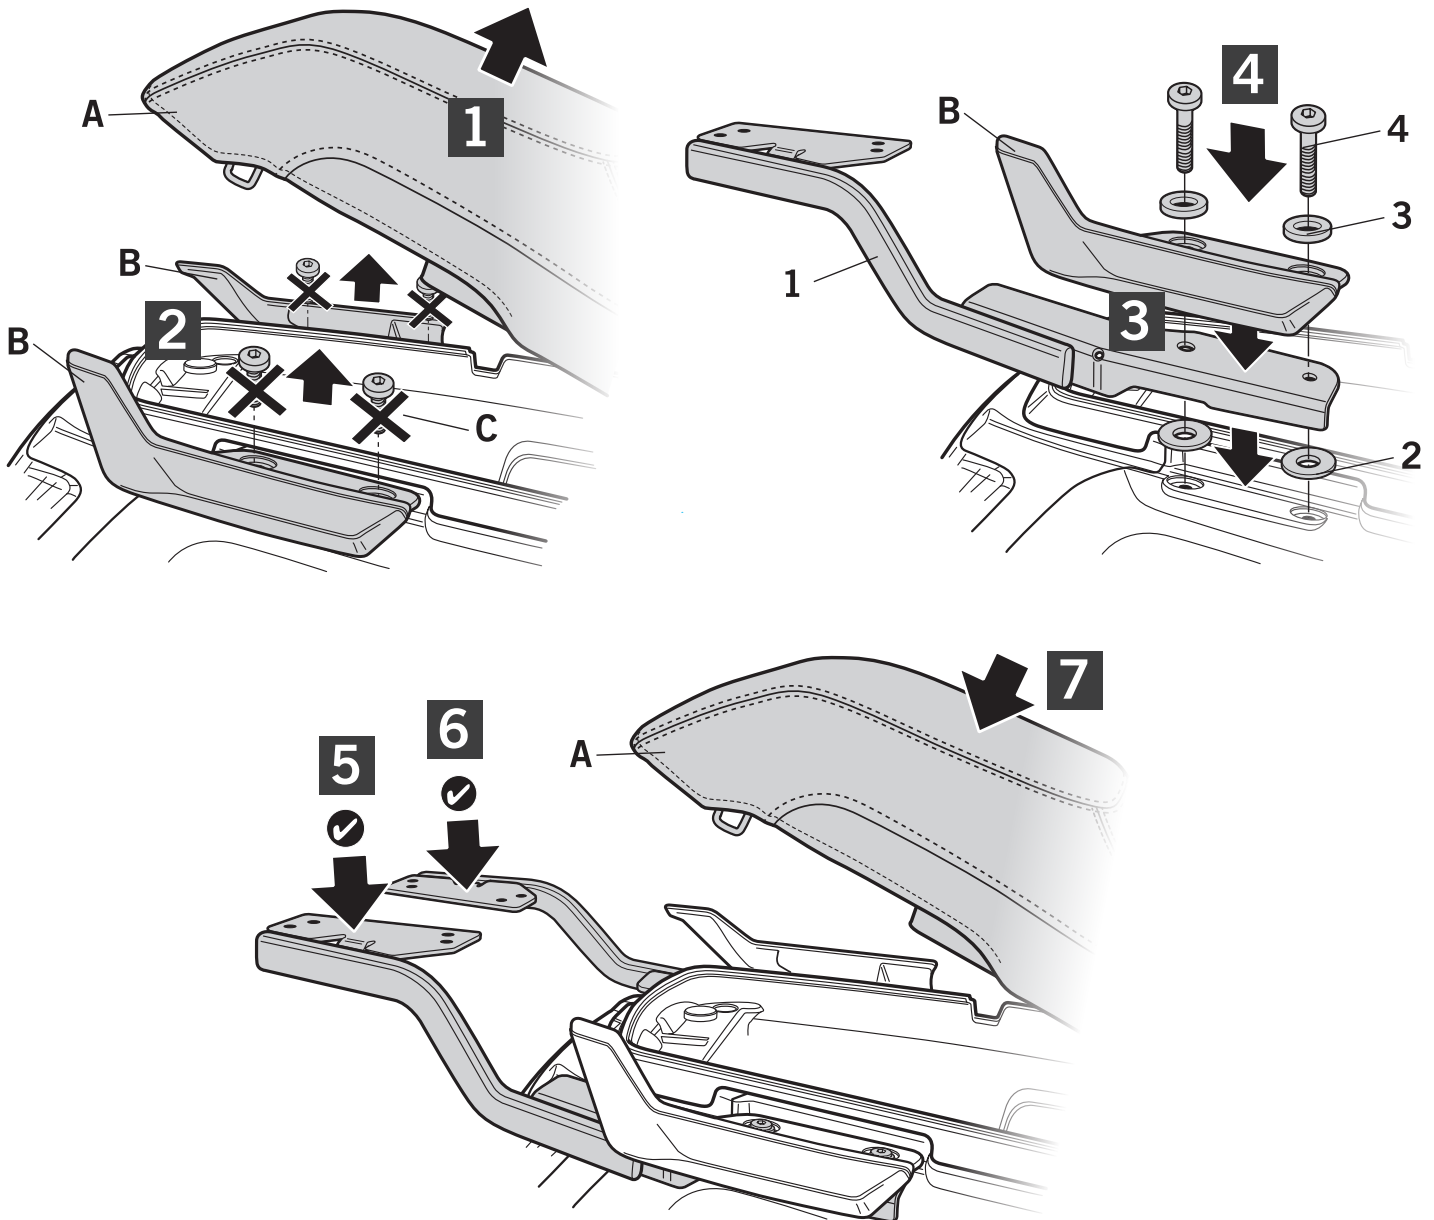

SHAD

NIU MQiGT '21
TOP MASTER NOGT21ST

1 262733 x1 →
262734 x1 ←

2 303045 x4
Ø8

3 303020 x4
Ø8

4 304039 x4
M8 x 40 Din 7380

WARNING!

GB

Do not fully tighten the screws until it is ensured that the KIT is correctly attached and aligned.

- Compatible with Small (D1B29PA) & Medium (D1B40PA) mounting plates. (NOTE): Compatible with TOP CASES SH26 – SH47 only.
- ATTENTION: top fitting not compatible with aluminium mounting plate (D1BTRPA) or Large mounting plate (D1B481PA).