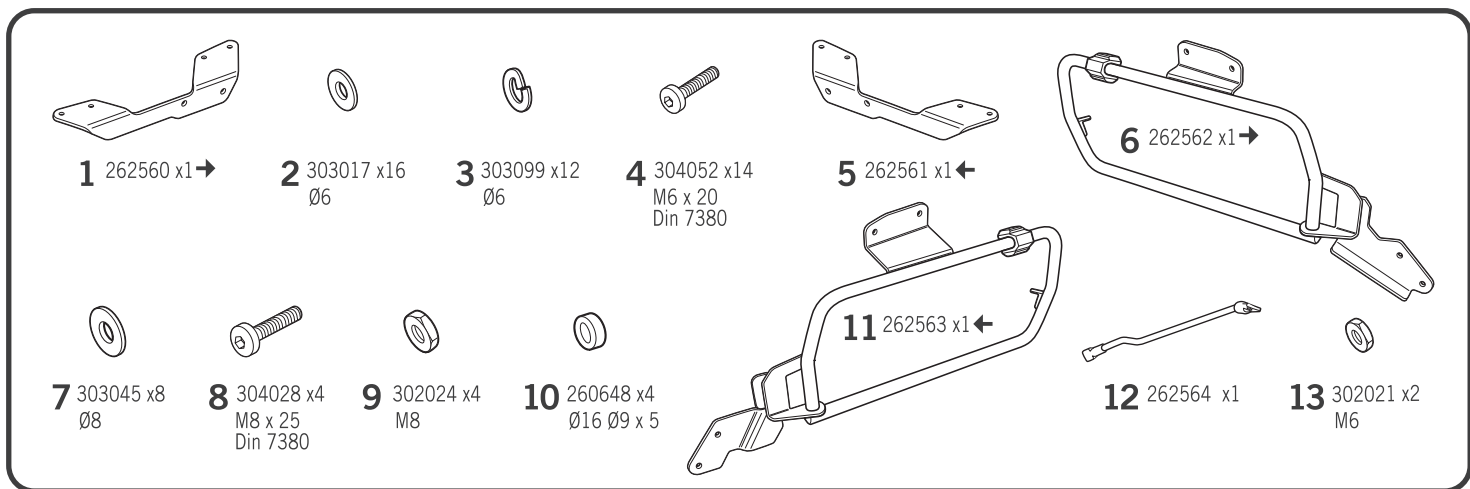

SHAD

MOTOGUZZI V85 TT '19-'20
MOVT894P

! WARNING!

GB

Do not fully tighten the screws until it is ensured that the KIT is correctly attached and aligned.

IMPORTANT: Based on European models.