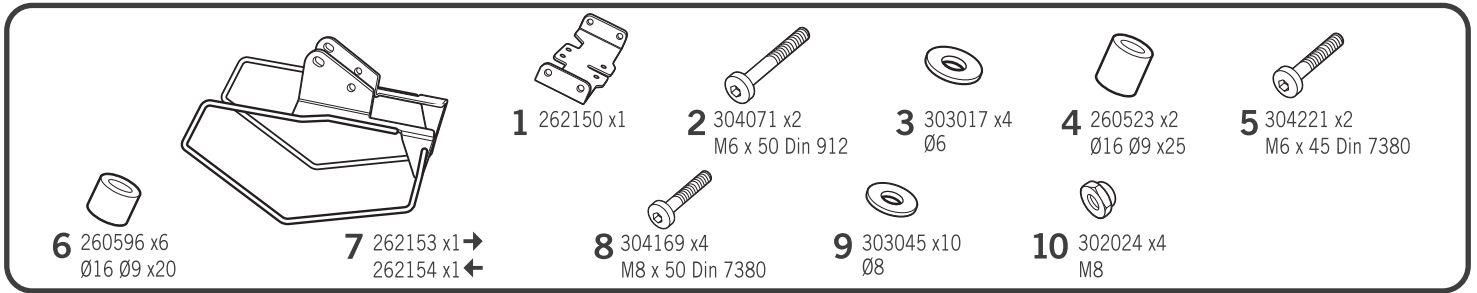

SHAD

KAWASAKI Z900 '17 KIT SIDE BAG HOLDER K0Z997SE

! WARNING!

GB

Do not fully tighten the screws until it is ensured that the KIT is correctly attached and aligned.

ATTENTION: For a full equip assembly, mount the side bag holder system or the 3P System after the top master.

SHAD

KAWASAKI Z900 '17
KIT SIDE BAG HOLDER K0Z997SE

Discover other luggage systems & saddlebags on our website.