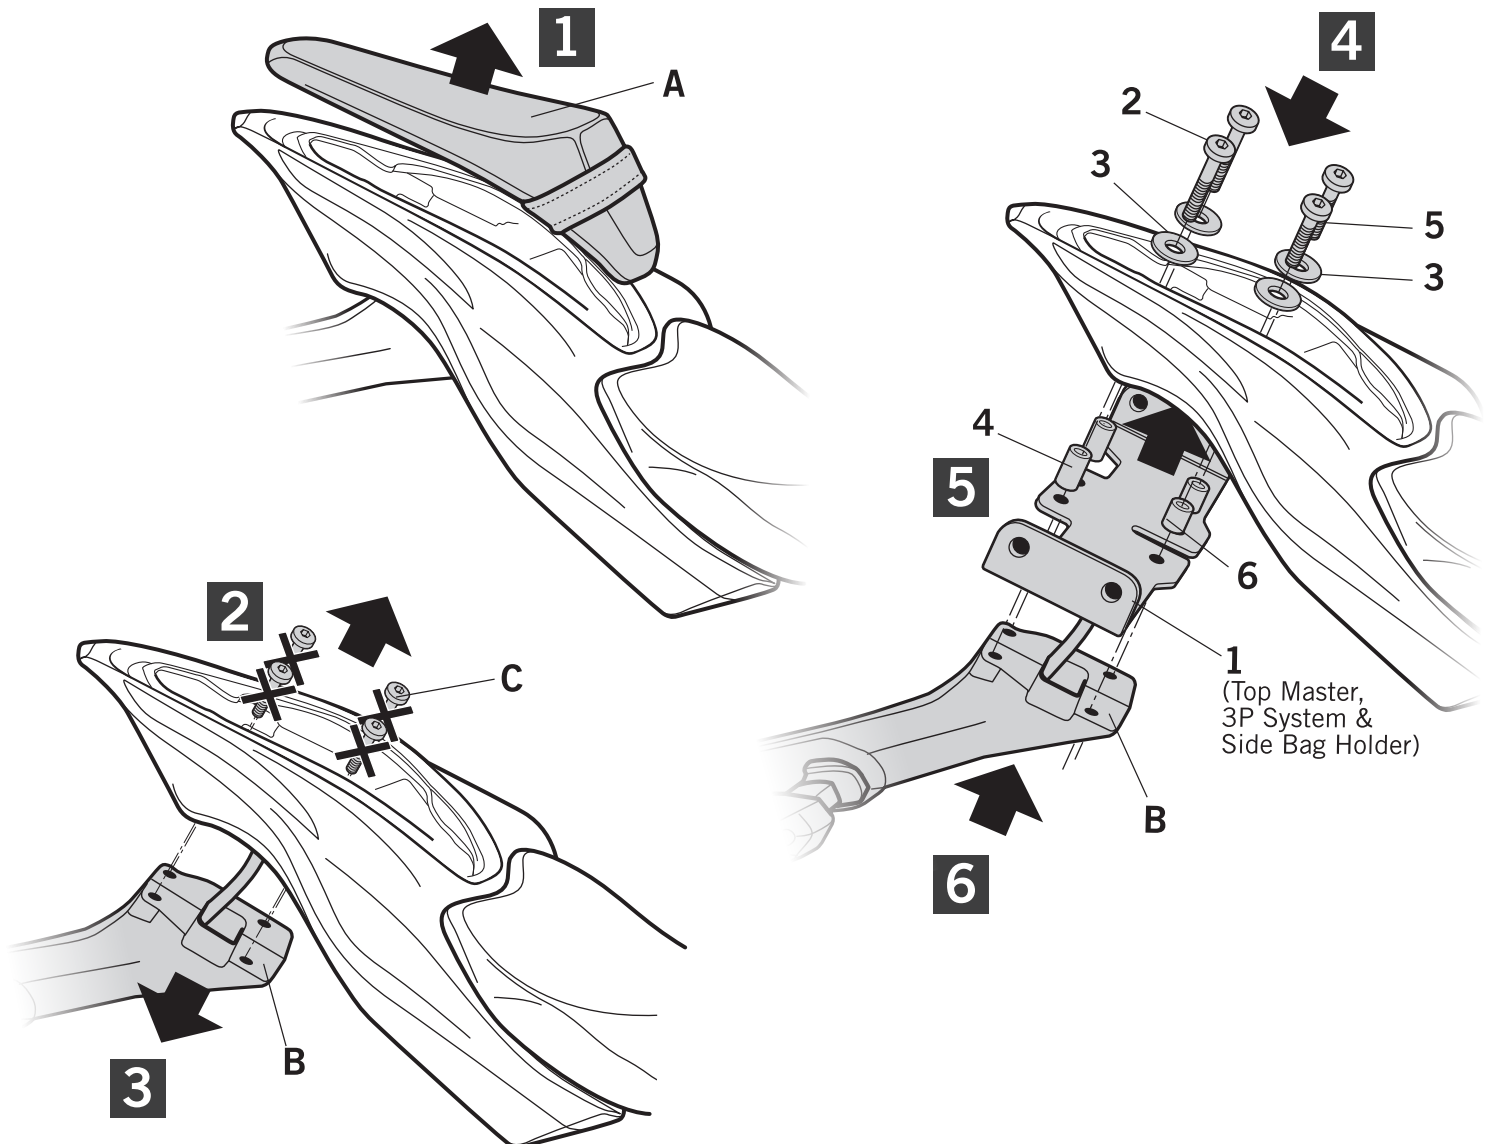

SHAD

KAWASAKI Z900 '17 KIT SIDE BAG HOLDER K0Z997SE

! WARNING!

GB

Do not fully tighten the screws until it is ensured that the KIT is correctly attached and aligned.

ATTENTION: For a full equip assembly, mount the side bag holder system or the 3P System after the top master.

SHAD

KAWASAKI Z900 '17
KIT SIDE BAG HOLDER K0Z997SE

Discover other luggage systems & saddlebags on our website.