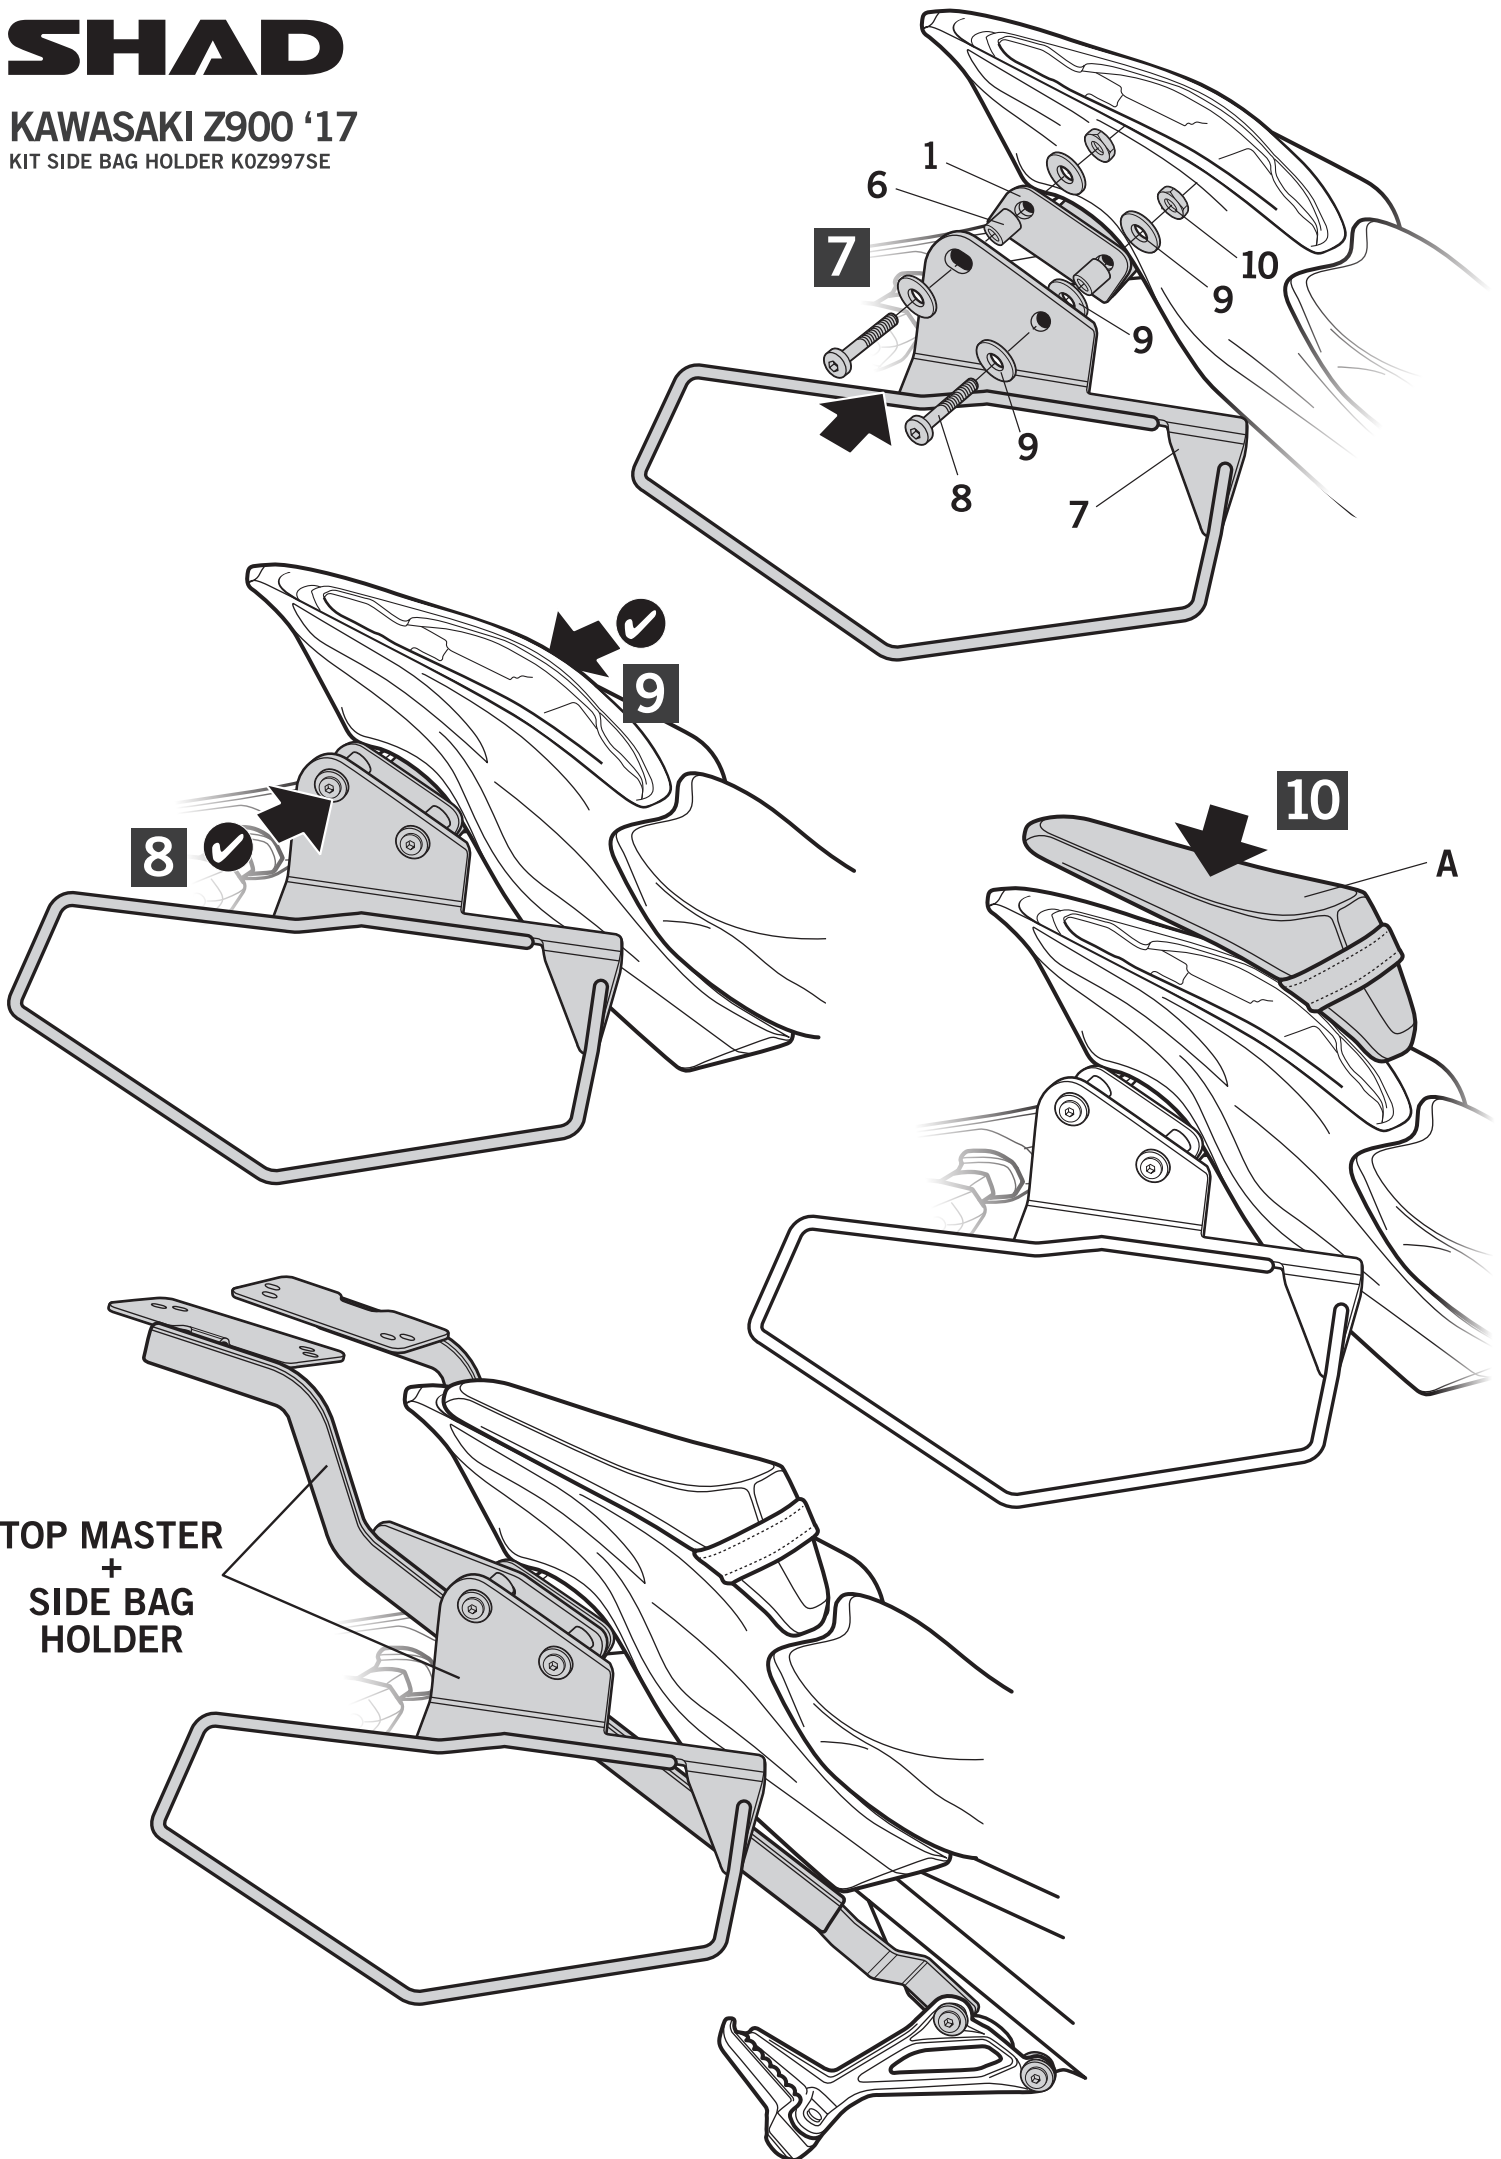

SHAD

KAWASAKI Z900 '17 KIT SIDE BAG HOLDER K0Z997SE

! WARNING!

GB

Do not fully tighten the screws until it is ensured that the KIT is correctly attached and aligned.

ATTENTION: For a full equip assembly, mount the side bag holder system or the 3P System after the top master.

SHAD

KAWASAKI Z900 '17
KIT SIDE BAG HOLDER K0Z997SE

Discover other luggage systems & saddlebags on our website.