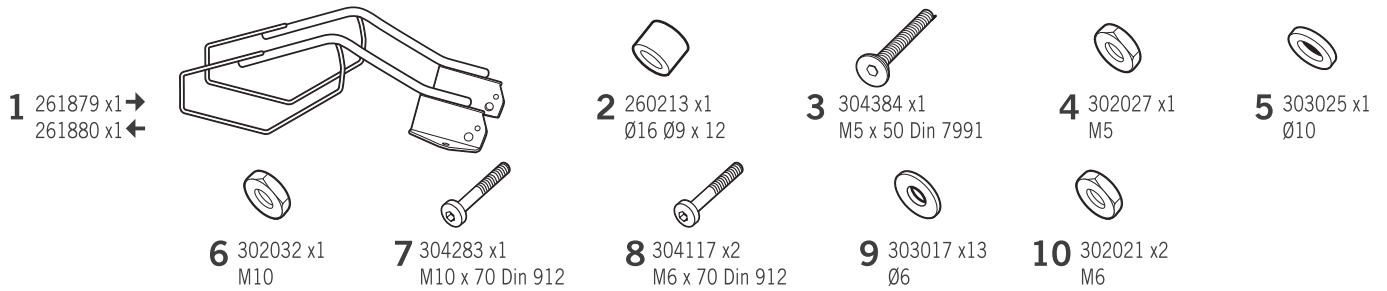

SHAD

KAWASAKI Z800 '13 SIDE BAG HOLDER KOZ883SE

WARNING!

GB

Do not fully tighten
the screws until it is
ensured that the KIT
is correctly attached
and aligned.