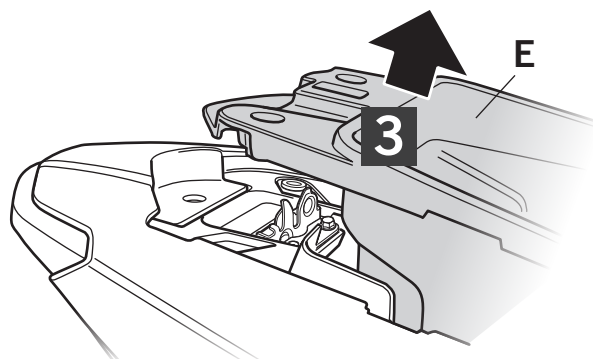

SHAD

KEEWAY VIESTE 125 '20 KIT TOP KOVS10ST

1 262593 x1

2 303017 x6
Ø6

3 304079 x2
M6 x 30 Din 7380

4 303020 x4
Ø8

5 304272 x4
M8 x 35 Din 7380

! WARNING!

(GB)

Do not fully tighten the screws until it is ensured that the KIT is correctly attached and aligned.

IMPORTANT: Based on European models.

Learn more about motorcycle luggage systems and saddlebags we have.