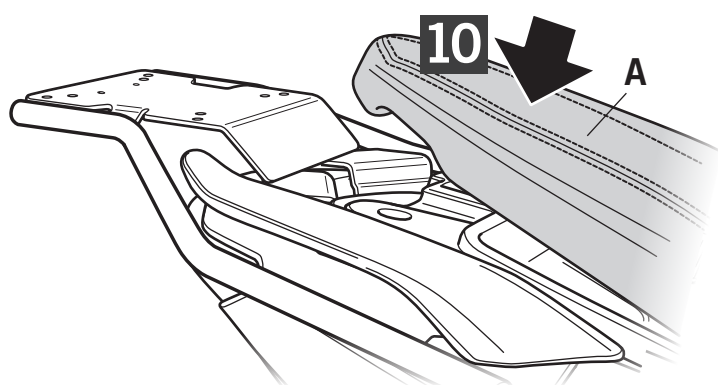

SHAD

KEEWAY VIESTE 125 '20 KIT TOP KOVS10ST

1 262593 x1

2 303017 x6
Ø6

3 304079 x2
M6 x 30 Din 7380

4 303020 x4
Ø8

5 304272 x4
M8 x 35 Din 7380

! WARNING!

(GB)

Do not fully tighten the screws until it is ensured that the KIT is correctly attached and aligned.

IMPORTANT: Based on European models.

Learn more about motorcycle luggage systems and saddlebags we have.