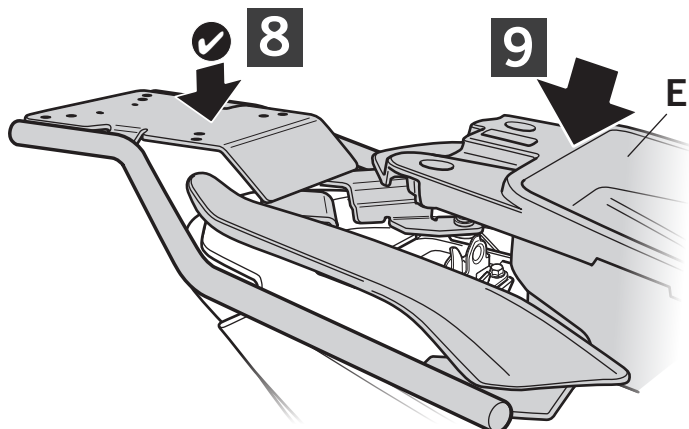

SHAD

KEEWAY VIESTE 125 '20 KIT TOP KOVS10ST

1 262593 x1

2 303017 x6
Ø6

3 304079 x2
M6 x 30 Din 7380

4 303020 x4
Ø8

5 304272 x4
M8 x 35 Din 7380

! WARNING!

(GB)

Do not fully tighten the screws until it is ensured that the KIT is correctly attached and aligned.

IMPORTANT: Based on European models.

Learn more about motorcycle luggage systems and saddlebags we have.