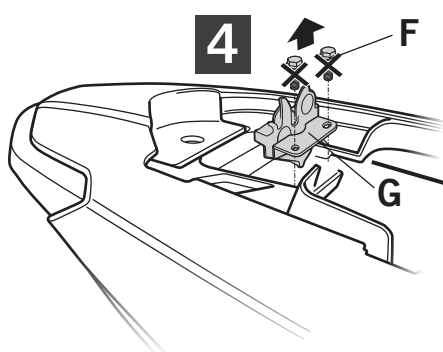

SHAD

KEEWAY VIESTE 125 '20 KIT TOP KOVS10ST

1 262593 x1

2 303017 x6
Ø6

3 304079 x2
M6 x 30 Din 7380

4 303020 x4
Ø8

5 304272 x4
M8 x 35 Din 7380

! WARNING!

(GB)

Do not fully tighten the screws until it is ensured that the KIT is correctly attached and aligned.

IMPORTANT: Based on European models.

Learn more about motorcycle luggage systems and saddlebags we have.