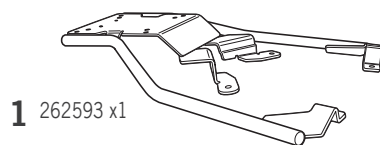

SHAD

KEEWAY VIESTE 125 '20 KIT TOP KOVS10ST

1 262593 x1

2 303017 x6
Ø6

3 304079 x2
M6 x 30 Din 7380

4 303020 x4
Ø8

5 304272 x4
M8 x 35 Din 7380

! WARNING!

(GB)

Do not fully tighten the screws until it is ensured that the KIT is correctly attached and aligned.

IMPORTANT: Based on European models.

Learn more about motorcycle luggage systems and saddlebags we have.