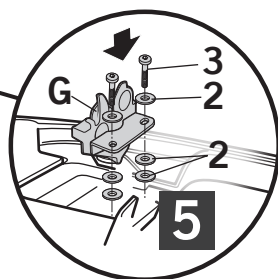

SHAD

KEEWAY VIESTE 125 '20 KIT TOP KOVS10ST

1 262593 x1

2 303017 x6
Ø6

3 304079 x2
M6 x 30 Din 7380

4 303020 x4
Ø8

5 304272 x4
M8 x 35 Din 7380

! WARNING!

(GB)

Do not fully tighten the screws until it is ensured that the KIT is correctly attached and aligned.

IMPORTANT: Based on European models.

Learn more about motorcycle luggage systems and saddlebags we have.