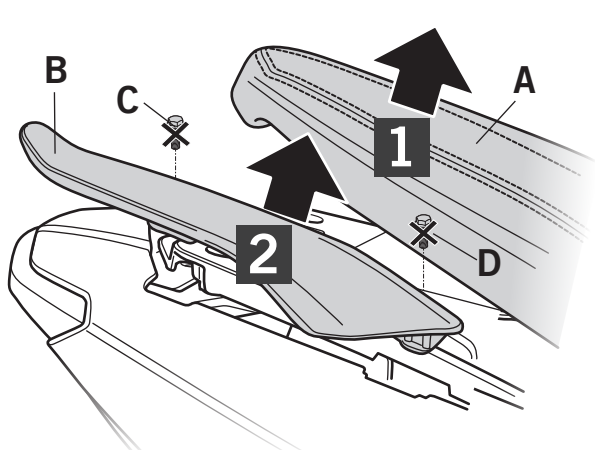

SHAD

KEEWAY VIESTE 125 '20 KIT TOP KOVS10ST

1 262593 x1

2 303017 x6
Ø6

3 304079 x2
M6 x 30 Din 7380

4 303020 x4
Ø8

5 304272 x4
M8 x 35 Din 7380

! WARNING!

(GB)

Do not fully tighten the screws until it is ensured that the KIT is correctly attached and aligned.

IMPORTANT: Based on European models.

Learn more about motorcycle luggage systems and saddlebags we have.