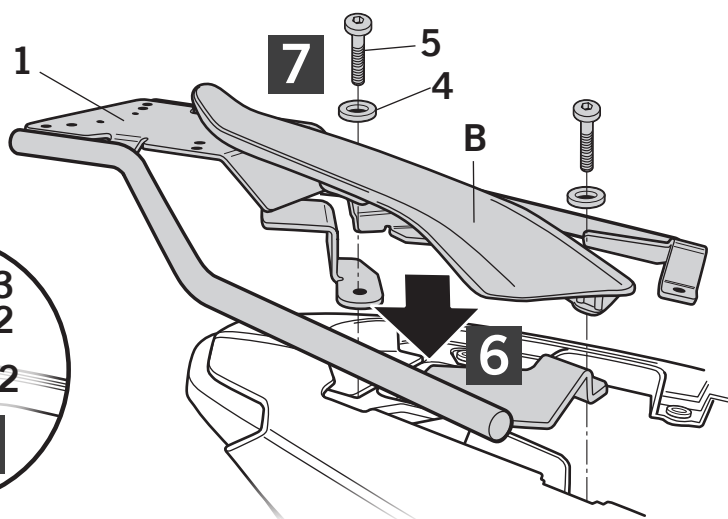

SHAD

KEEWAY VIESTE 125 '20 KIT TOP KOVS10ST

1 262593 x1

2 303017 x6
Ø6

3 304079 x2
M6 x 30 Din 7380

4 303020 x4
Ø8

5 304272 x4
M8 x 35 Din 7380

! WARNING!

(GB)

Do not fully tighten the screws until it is ensured that the KIT is correctly attached and aligned.

IMPORTANT: Based on European models.

Learn more about motorcycle luggage systems and saddlebags we have.