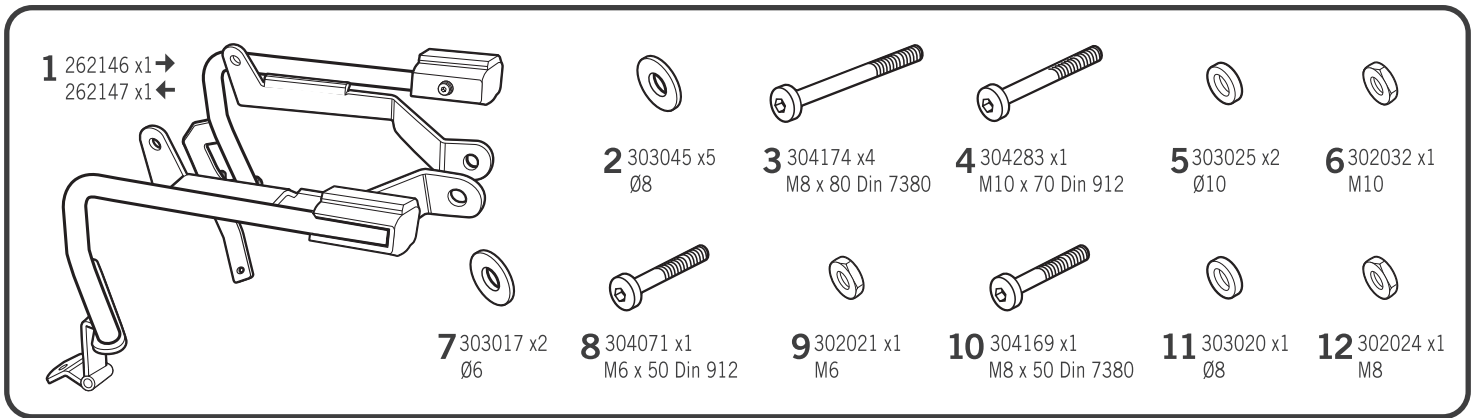

SHAD

KAWASAKI VERSYS 300X '17

KOVR37IF

! WARNING!

GB

Do not fully tighten the screws until it is ensured that the KIT is correctly attached and aligned.