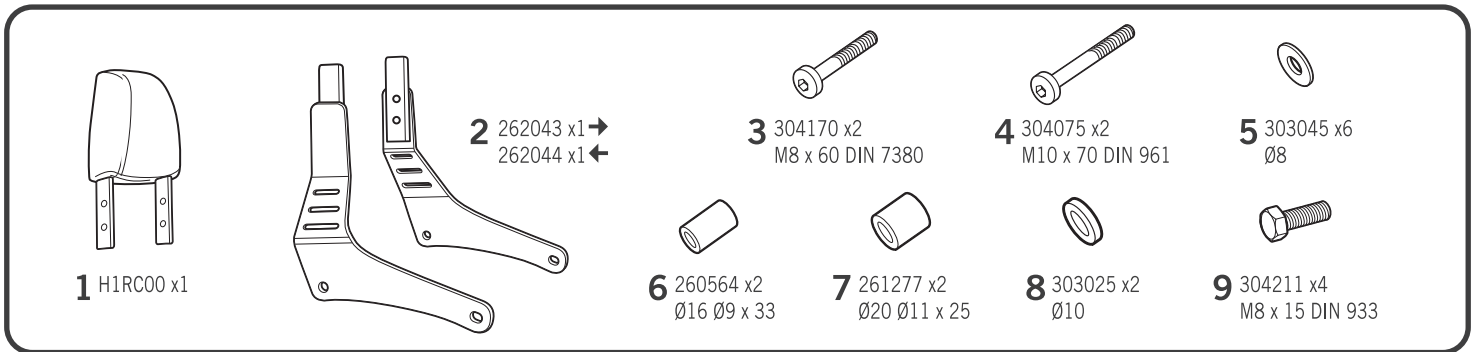

### ! WARNING!

**GB** Do not fully tighten the screws until it is ensured that the KIT is correctly attached and aligned.

**ATTENTION:** For a full equip assembly, mount the 3p system before the Sissy Bar.

SISSY BAR  
+  
3P SYSTEM