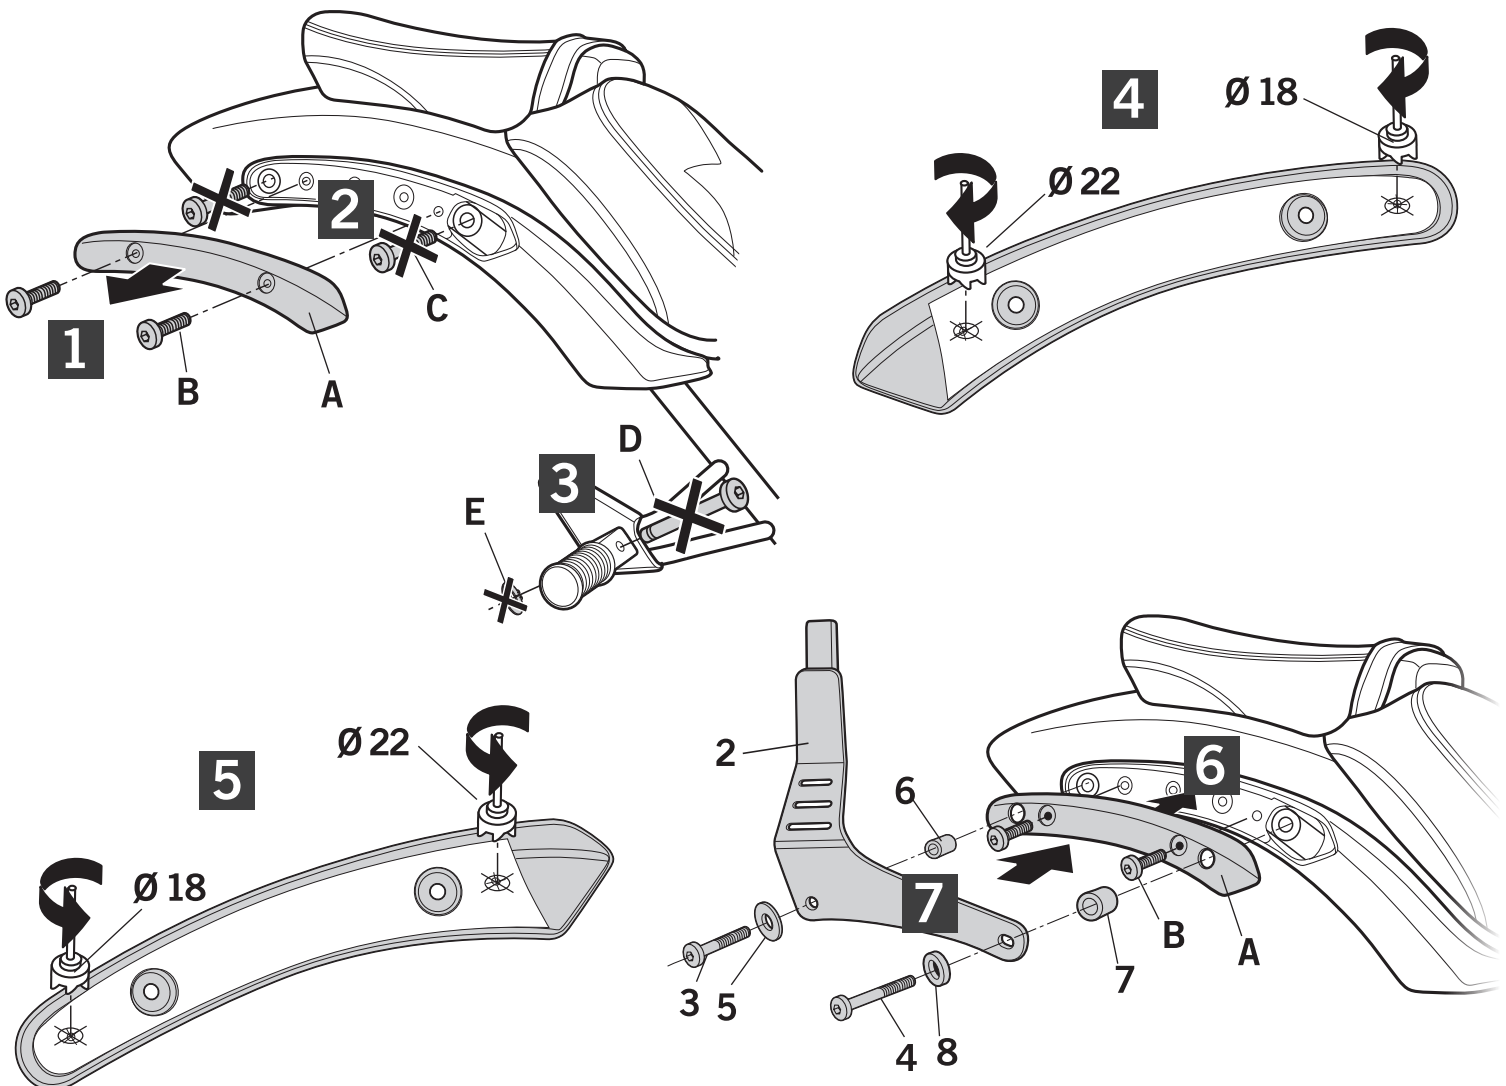

## KAWASAKI VULCAN S 650 '15 KIT SISSY BAR KOVL65SN

### ! WARNING!

**GB** Do not fully tighten the screws until it is ensured that the KIT is correctly attached and aligned.

**ATTENTION:** For a full equip assembly, mount the 3p system before the Sissy Bar.

SISSY BAR  
+  
3P SYSTEM