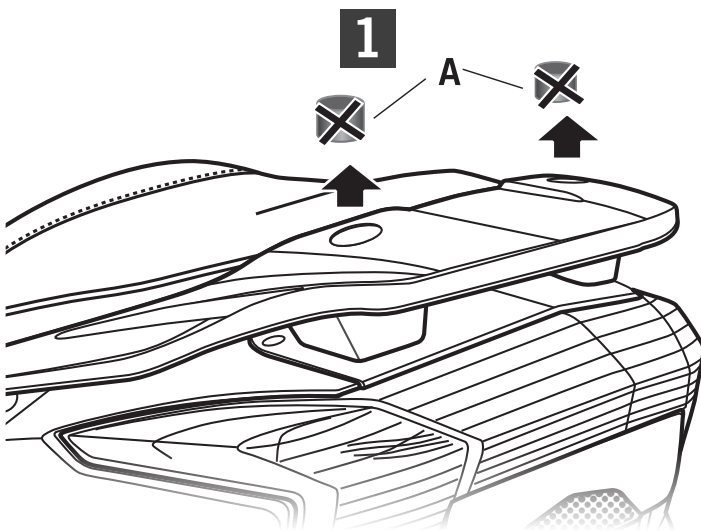

SHAD

KYMCO SUPER DINK / DOWNTOWN 125 '09

KIT RESPALDO KOSP19RV

1 261773 x1

2 261072 x2
Ø20 Ø9 x 32

3 303020 x2
Ø8

4 304273 x2
M8 x 120 Din 912

NOT INCLUDED

WARNING!

(GB)

To complete the set, remember to purchase the backrest with your preferred color. Do not fully tighten. Do not fully tighten the screws until it is ensured that the KIT is correctly attached and aligned.