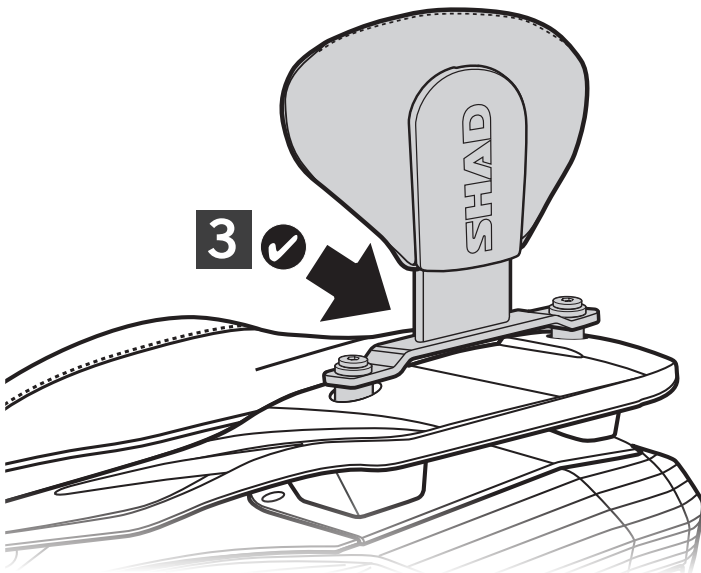

SHAD

KYMCO SUPER DINK / DOWNTOWN 125 '09

KIT RESPALDO KOSP19RV

1 261773 x1

2 261072 x2
Ø20 Ø9 x 32

3 303020 x2
Ø8

4 304273 x2
M8 x 120 Din 912

NOT INCLUDED

WARNING!

(GB)

To complete the set, remember to purchase the backrest with your preferred color. Do not fully tighten. Do not fully tighten the screws until it is ensured that the KIT is correctly attached and aligned.