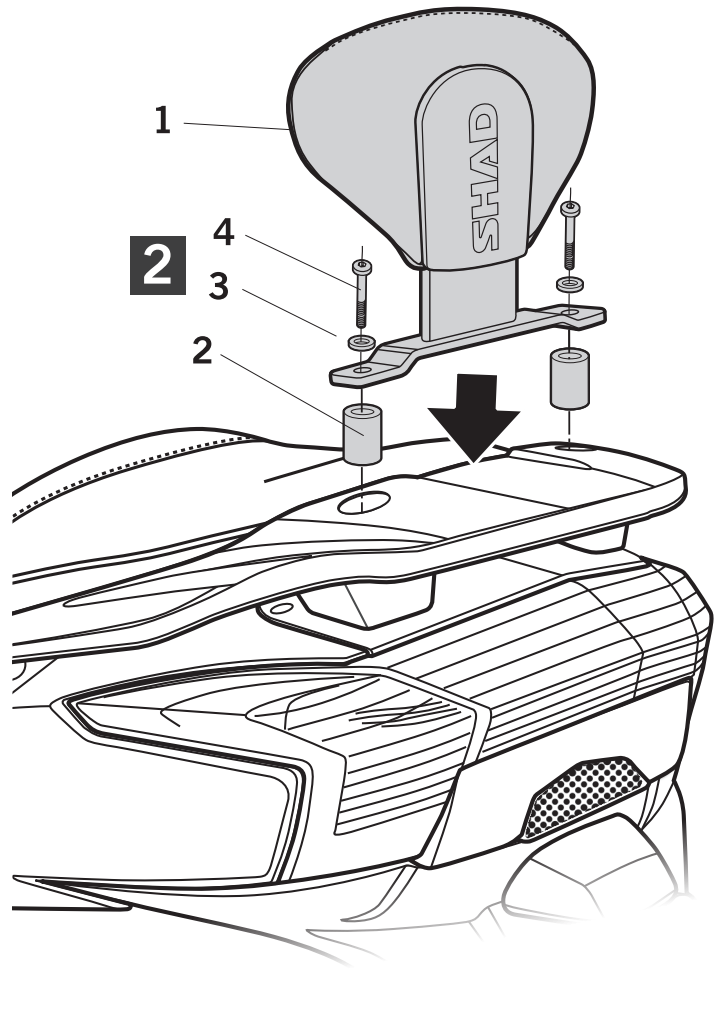

SHAD

KYMCO SUPER DINK / DOWNTOWN 125 '09

KIT RESPALDO KOSP19RV

1 261773 x1

2 261072 x2
Ø20 Ø9 x 32

3 303020 x2
Ø8

4 304273 x2
M8 x 120 Din 912

NOT INCLUDED

WARNING!

(GB)

To complete the set, remember to purchase the backrest with your preferred color. Do not fully tighten. Do not fully tighten the screws until it is ensured that the KIT is correctly attached and aligned.