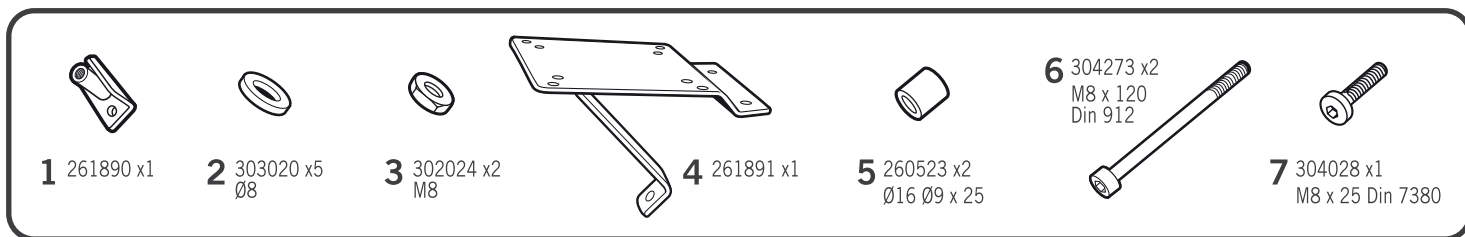

SHAD

KYMCO DOWN TOWN 125i / 300i / 350i '15

KIT TOP KODW15ST

! WARNING!

GB
Do not fully tighten the screws until it is ensured that the KIT is correctly attached and aligned.