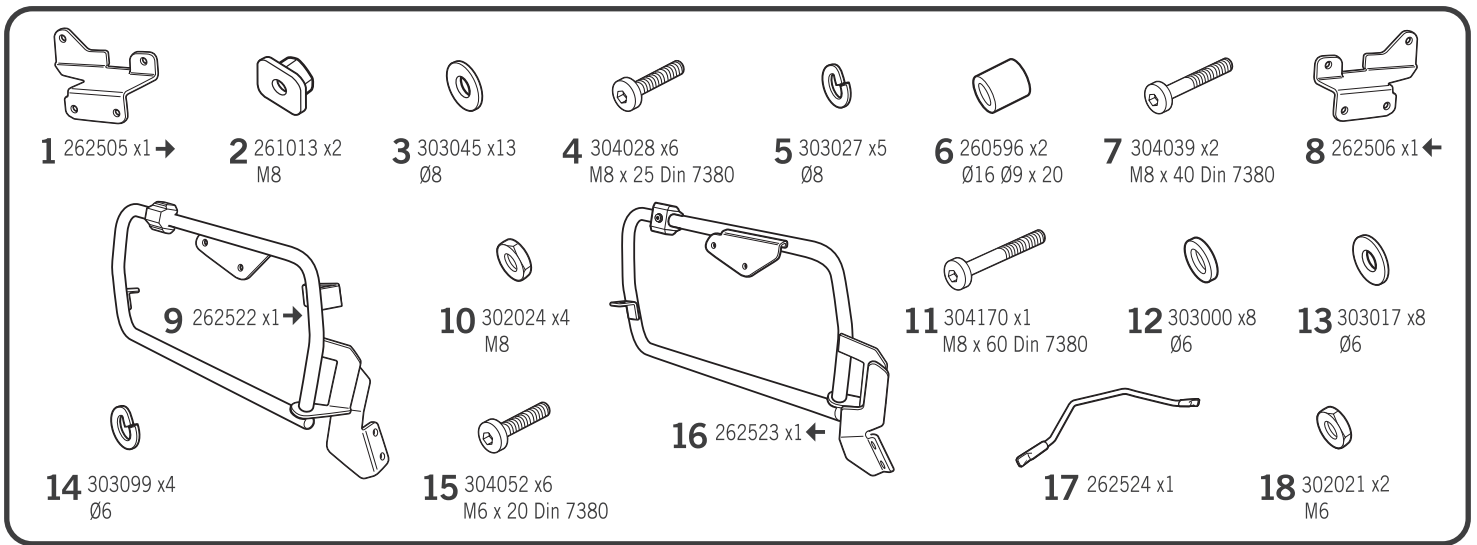

SHAD

KTM 790 ADVENTURE '19 / 790R '19
KODV794P

! WARNING!

(GB) Do not fully tighten the screws until it is ensured that the KIT is correctly attached and aligned.

IMPORTANT: Based on European models.