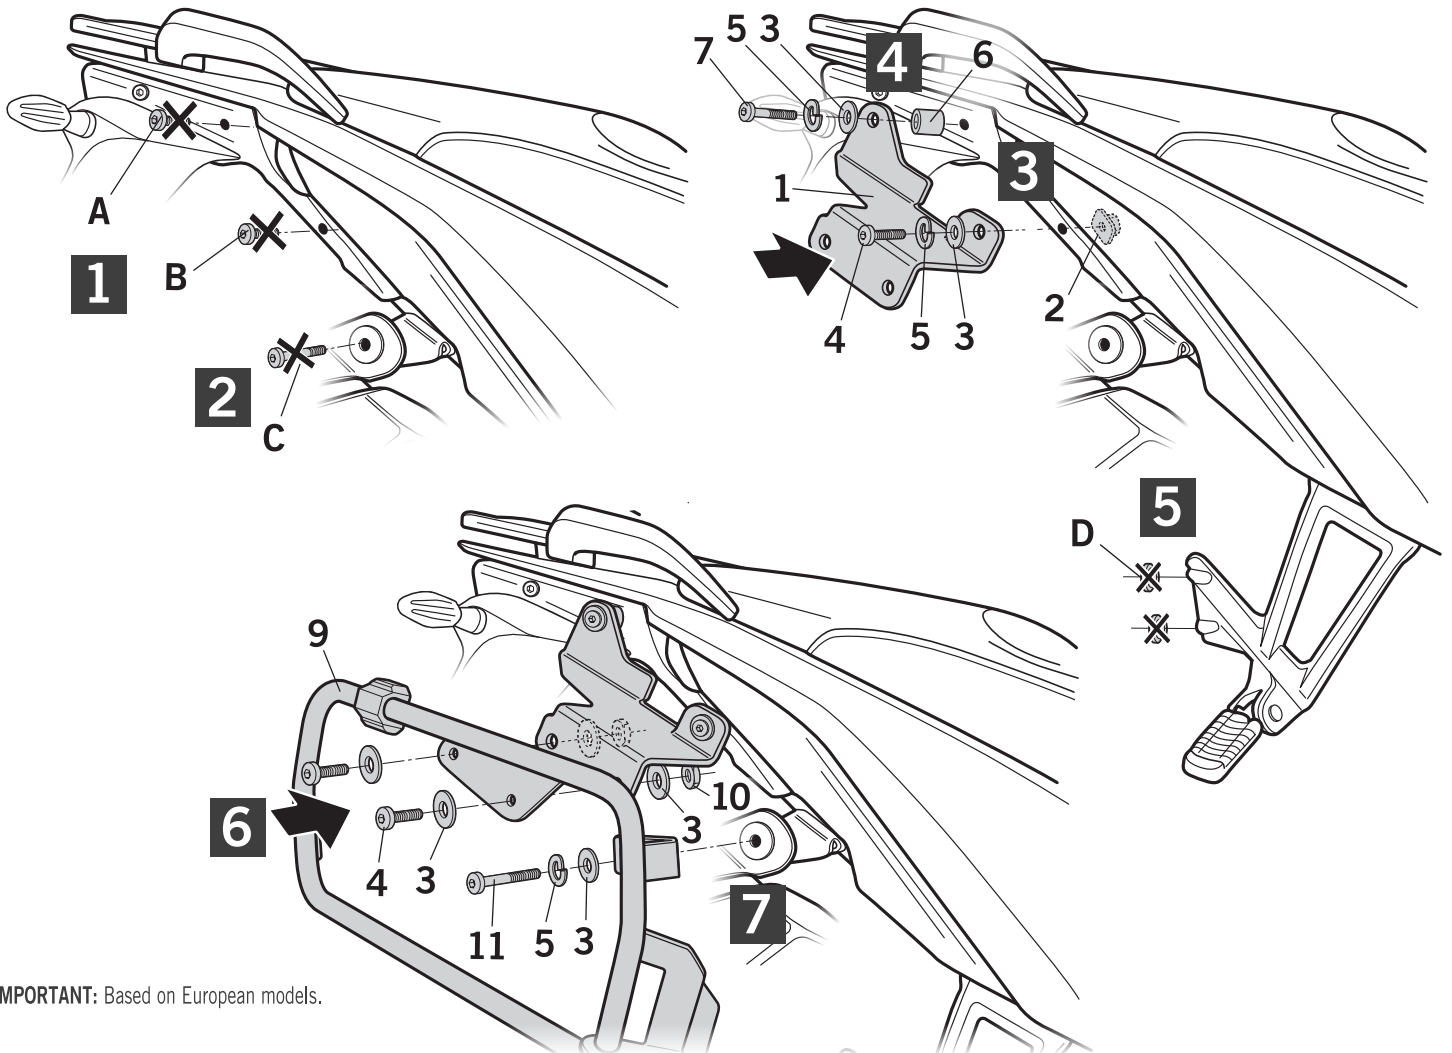

SHAD

KTM 790 ADVENTURE '19 / 790R '19
KODV794P

! WARNING!

(GB) Do not fully tighten the screws until it is ensured that the KIT is correctly attached and aligned.

IMPORTANT: Based on European models.