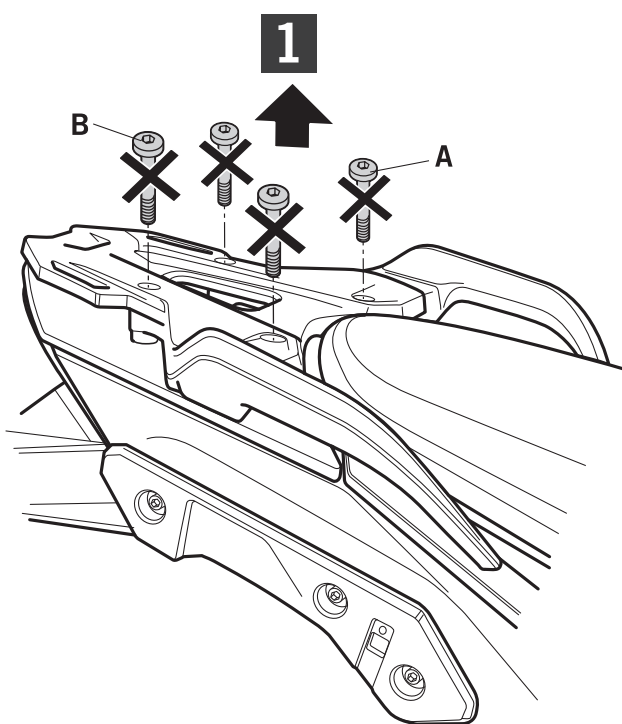

SHAD

KTM ADVENTURE 1050 / 1090 '14-'17

ADVENTURE 1190 '14-'16

SUPER ADVENTURE 1290 '14-'17

KIT TOP K0DV17ST

1 262139 x1

2 260538 x2
Ø16 Ø9 x 9

3 260983 x2
Ø14 Ø9 x 29

4 303045 x2
Ø8

5 304123 x2
M8 x 85
Din 912

6 260817 x2
Ø14 Ø9 x 27

7 303025 x2
Ø10

8 304331 x2
M8 x 75
Din 7991

! WARNING!

(GB)

Do not fully tighten the screws until it is ensured that the KIT is correctly attached and aligned.