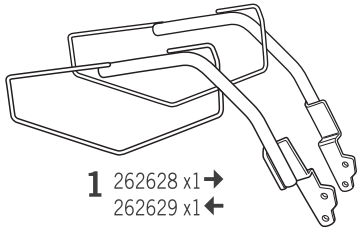

SHAD

KTM DUKE 390 ADVENTURE '20

KIT SIDE BAG HOLDER - KODK30SE

1 262628 x1 →
262629 x1 ←

2 260731 x2
Ø16 Ø11 x 10

3 303017 x4
Ø6

4 304057 x2
M6 x 25 Din 912

5 304012 x2
M6 x 16 Din 912

! WARNING!

Ⓜ Do not fully tighten the screws until it is ensured that the KIT is correctly attached and aligned.

IMPORTANT: Based on European models.

Learn more about motorcycle luggage systems and saddlebags we have.