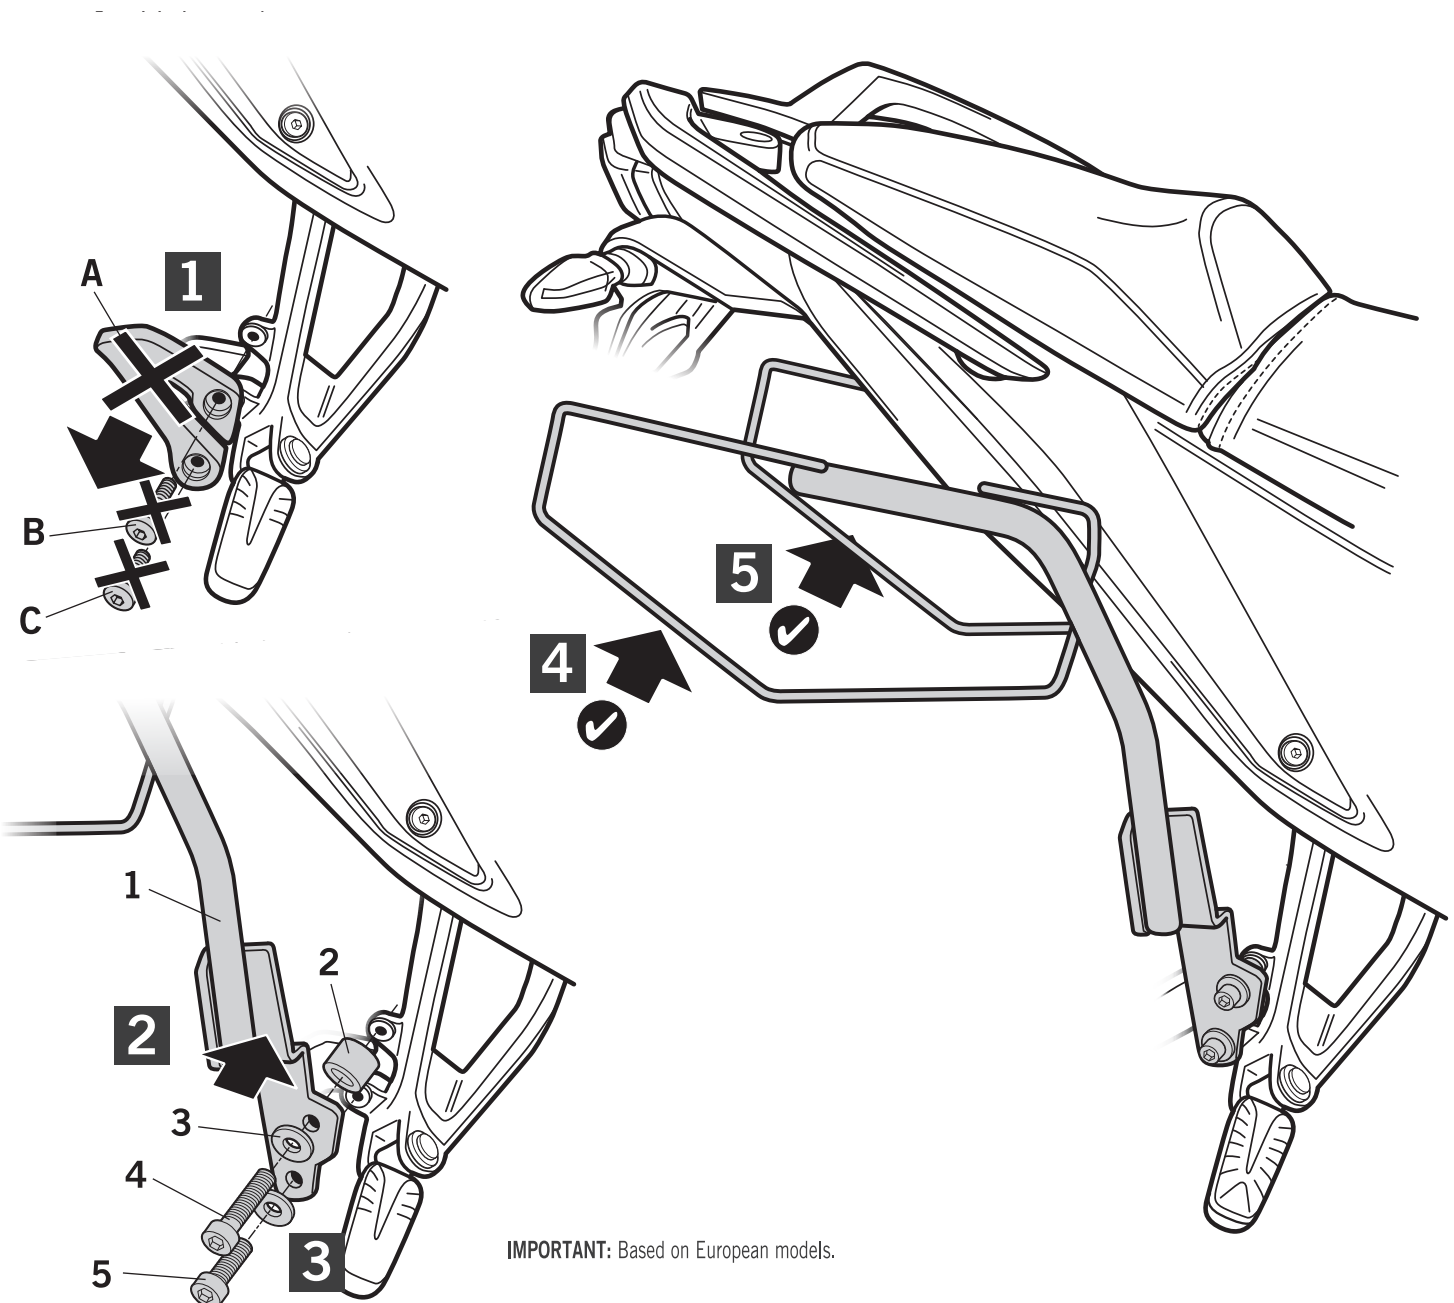

SHAD

KTM DUKE 390 ADVENTURE '20

KIT SIDE BAG HOLDER - KODK30SE

1 262628 x1 →
262629 x1 ←

2 260731 x2
Ø16 Ø11 x 10

3 303017 x4
Ø6

4 304057 x2
M6 x 25 Din 912

5 304012 x2
M6 x 16 Din 912

! WARNING!

Ⓜ Do not fully tighten the screws until it is ensured that the KIT is correctly attached and aligned.

IMPORTANT: Based on European models.

Learn more about motorcycle luggage systems and saddlebags we have.