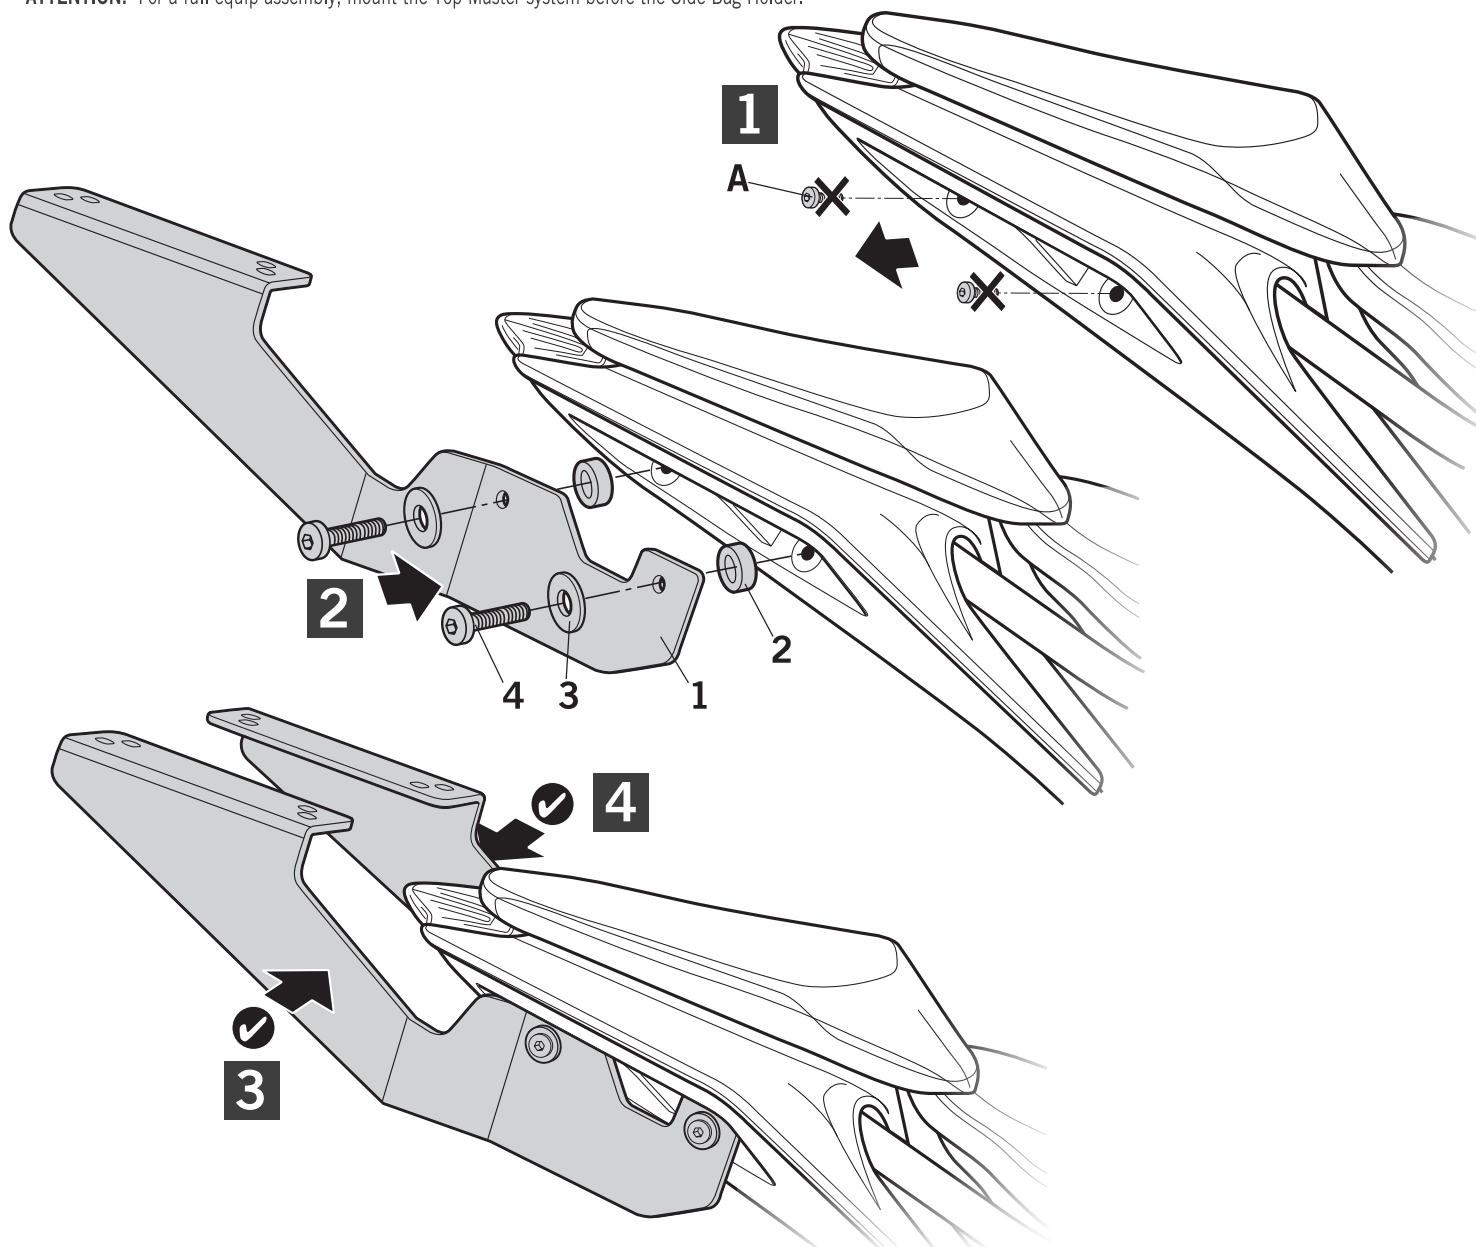

SHAD

KTM DUKE 125/390 '17

KIT TOP KODK17ST

1 262128 x1 →
262129 x1 ←

2 260648 x4
Ø16 Ø9 x 5

3 303045 x4
Ø8

4 304039 x4
M8 x 40 Din 7380

! WARNING!

GB

Do not fully tighten the screws until it is ensured that the KIT is correctly attached and aligned.

ATTENTION: For a full equip assembly, mount the Top Master system before the Side Bag Holder.

Find out more about luggage systems & saddlebags we have.