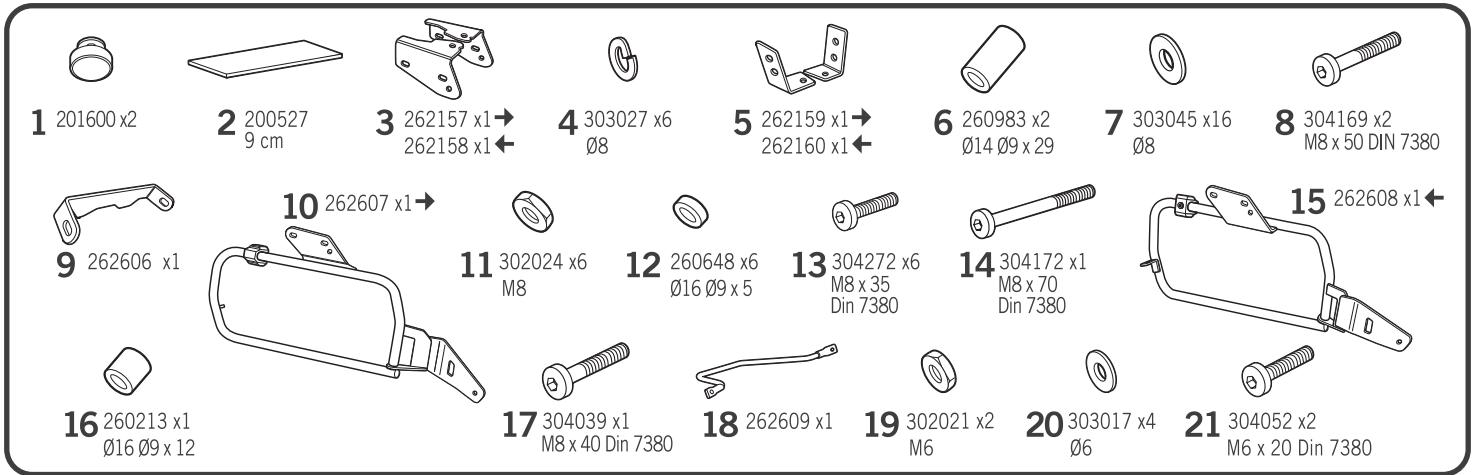

SHAD

HONDA X-ADV 750 '17-'20
HOXD774P

WARNING!

GB

Do not fully tighten the screws until it is ensured that the KIT is correctly attached and aligned.

ATTENTION: For a full equip assembly, mount the 3P or 4P System after the top master.

IMPORTANT: Based on European models.