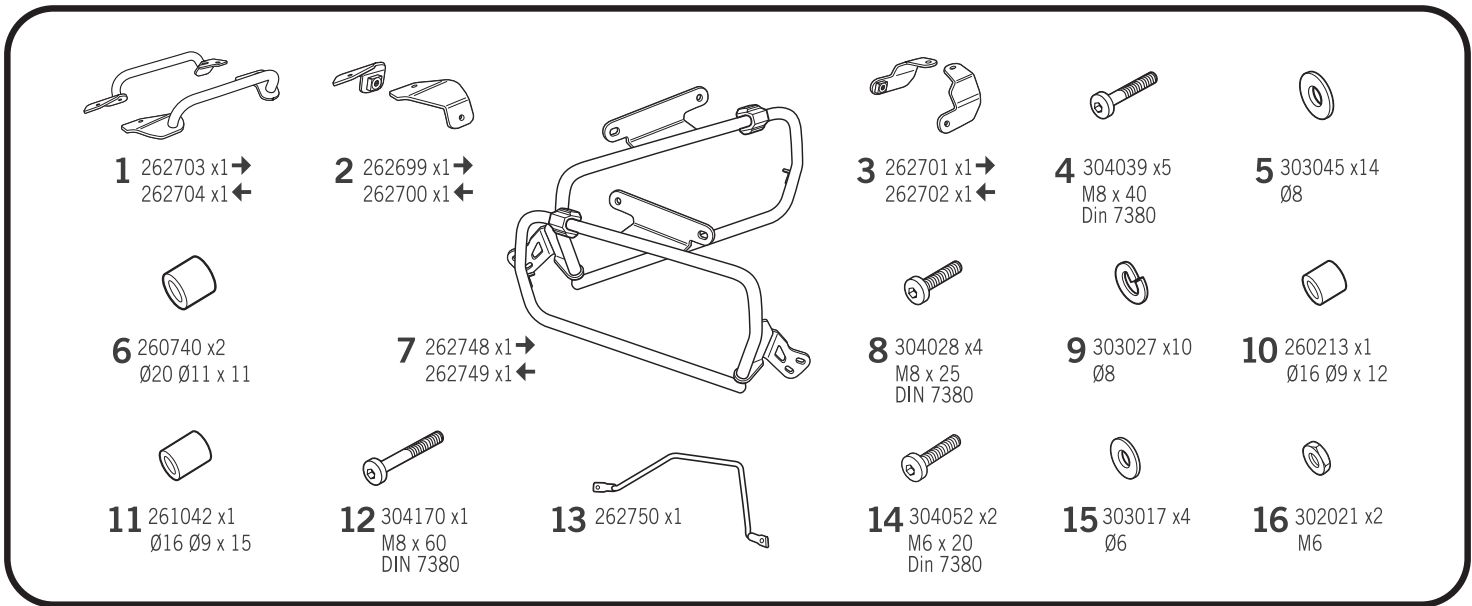

SHAD

HONDA X-ADV 750 '21
HOXD714P

! WARNING!

(GB) Do not fully tighten the screws until it is ensured that the KIT is correctly attached and aligned.

ATTENTION: For a full equip assembly, mount the 4P System after the top master.

IMPORTANT: Based on European models.