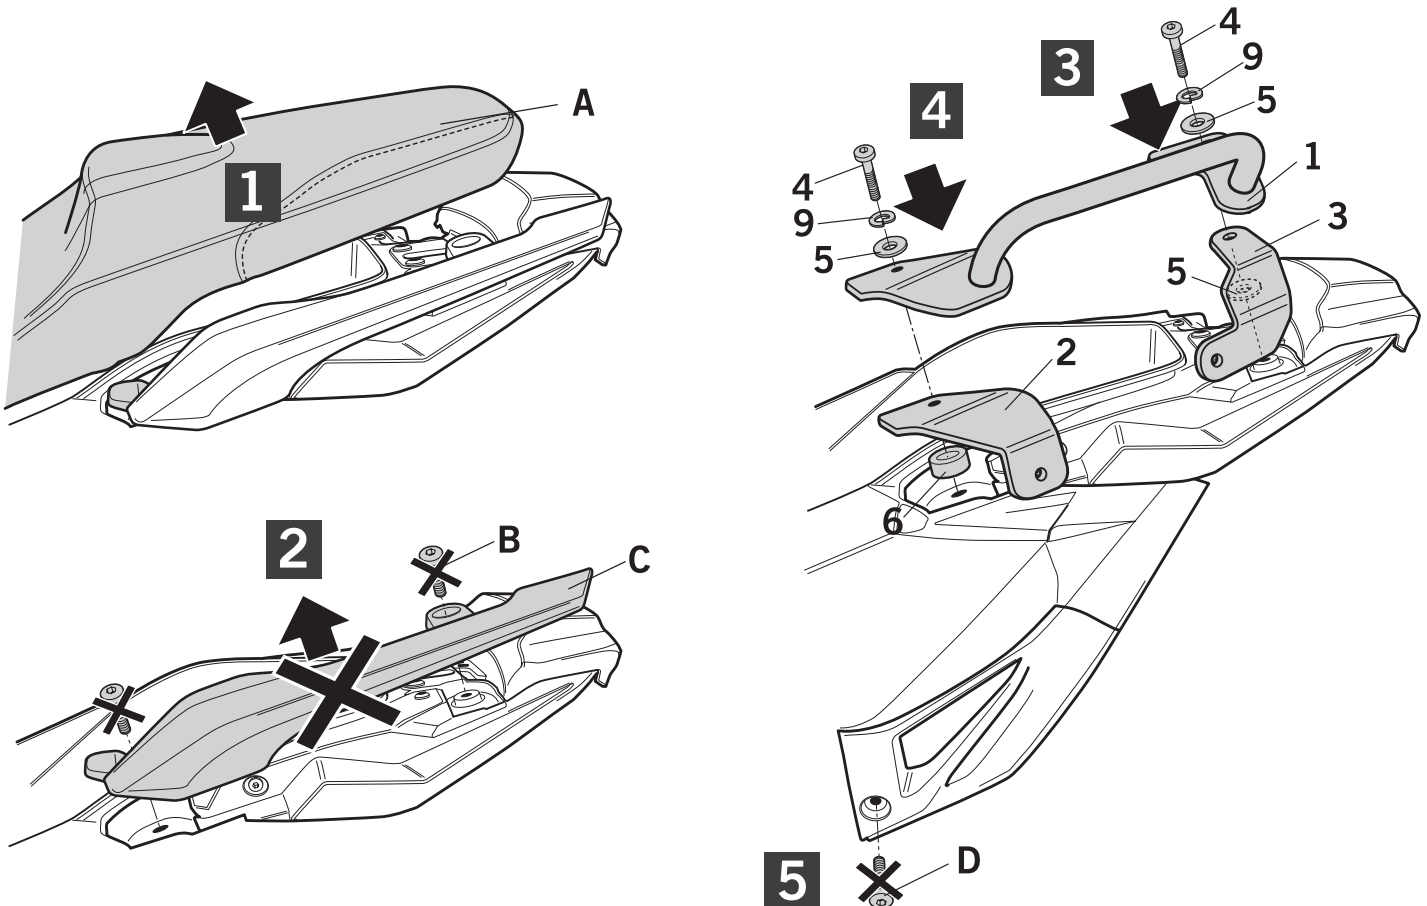

SHAD

HONDA X-ADV 750 '21
HOXD714P

! WARNING!

(GB) Do not fully tighten the screws until it is ensured that the KIT is correctly attached and aligned.

ATTENTION: For a full equip assembly, mount the 4P System after the top master.

IMPORTANT: Based on European models.