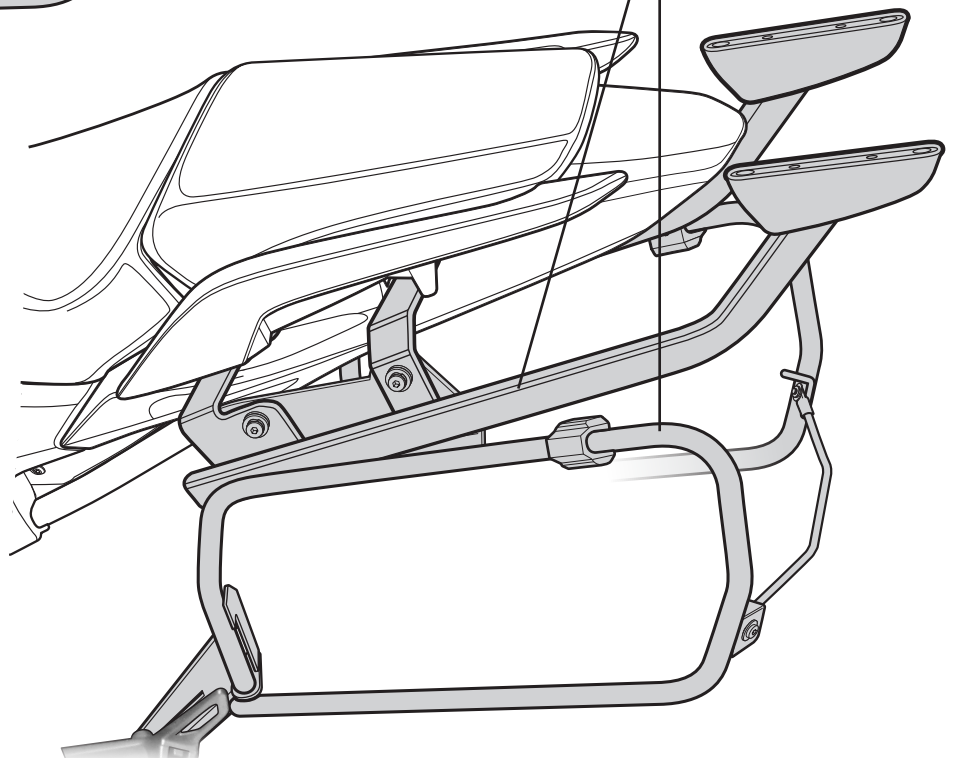

IMPORTANT: Based on European models.

SHAD

HONDA SERIES
NC 750 X '16-'20
H0NC764P

TOP MASTER
+
4P SYSTEM

Learn more about motorcycle luggage systems and saddlebags we have.