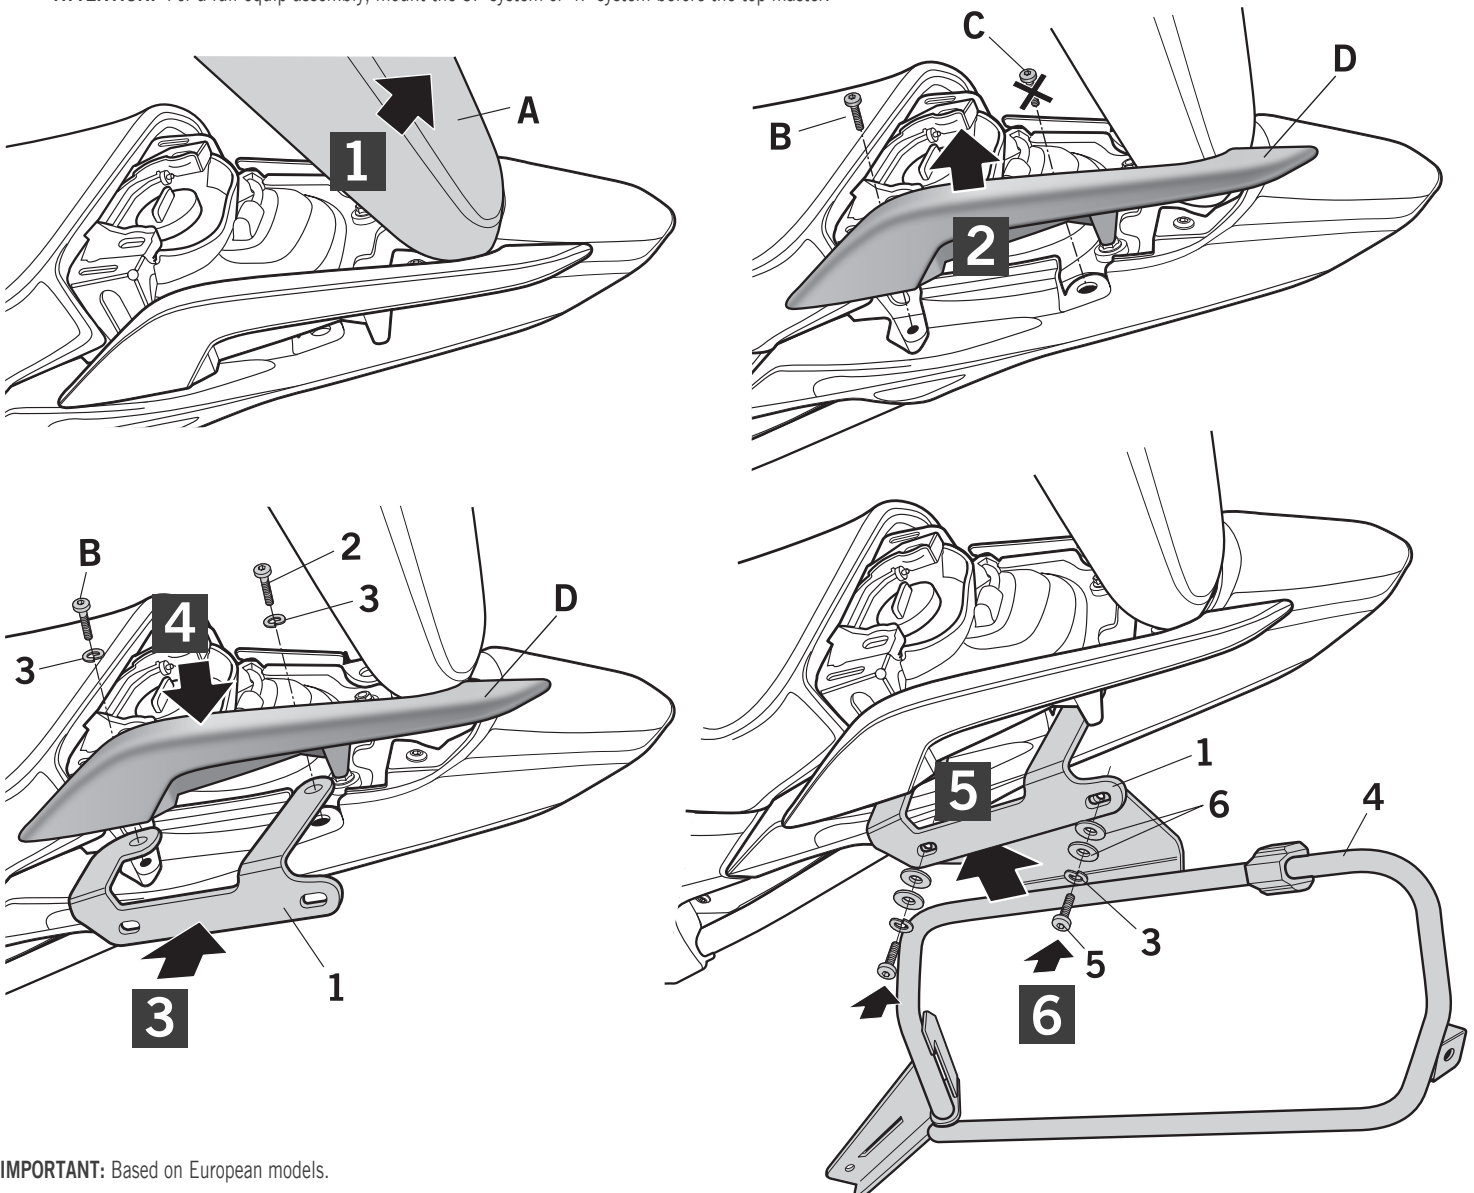

SHAD

HONDA SERIES NC 750 X '16-'20
HONC764P

4P
SYSTEM

DESIGNED IN
BARCELONA

WARNING!

Ⓞ Do not fully tighten the screws until it is ensured that the KIT is correctly attached and aligned.

ATTENTION: For a full equip assembly, mount the 3P system or 4P system before the top master.

IMPORTANT: Based on European models.

SHAD

HONDA SERIES
NC 750 X '16-'20
H0NC764P

TOP MASTER
+
4P SYSTEM

Learn more about motorcycle luggage systems and saddlebags we have.