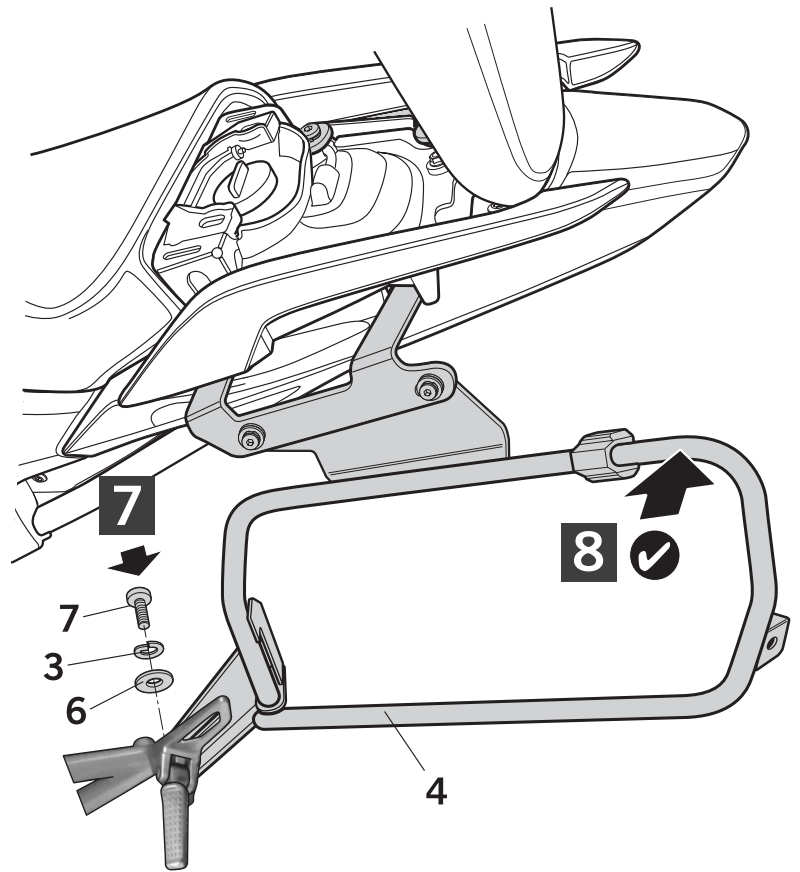

SHAD

HONDA SERIES NC 750 X '16-'20
HONC764P

4P
SYSTEM

DESIGNED IN
BARCELONA

WARNING!

Ⓞ Do not fully tighten the screws until it is ensured that the KIT is correctly attached and aligned.

ATTENTION: For a full equip assembly, mount the 3P system or 4P system before the top master.

IMPORTANT: Based on European models.

SHAD

HONDA SERIES
NC 750 X '16-'20
H0NC764P

TOP MASTER
+
4P SYSTEM

Learn more about motorcycle luggage systems and saddlebags we have.