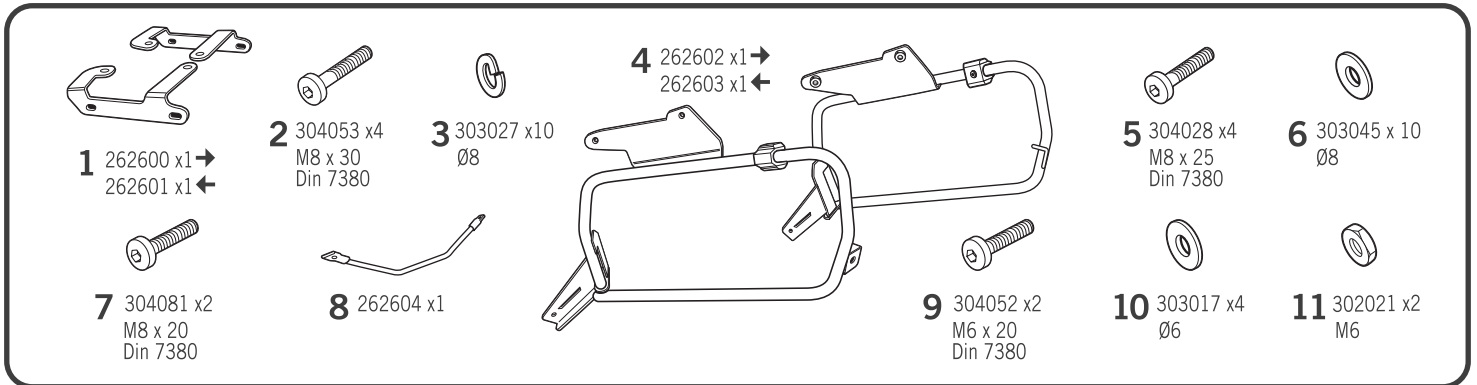

SHAD

HONDA SERIES NC 750 X '16-'20
HONC764P

4P
SYSTEM

DESIGNED IN
BARCELONA

WARNING!

Ⓞ Do not fully tighten the screws until it is ensured that the KIT is correctly attached and aligned.

ATTENTION: For a full equip assembly, mount the 3P system or 4P system before the top master.

IMPORTANT: Based on European models.

SHAD

HONDA SERIES
NC 750 X '16-'20
H0NC764P

TOP MASTER
+
4P SYSTEM

Learn more about motorcycle luggage systems and saddlebags we have.