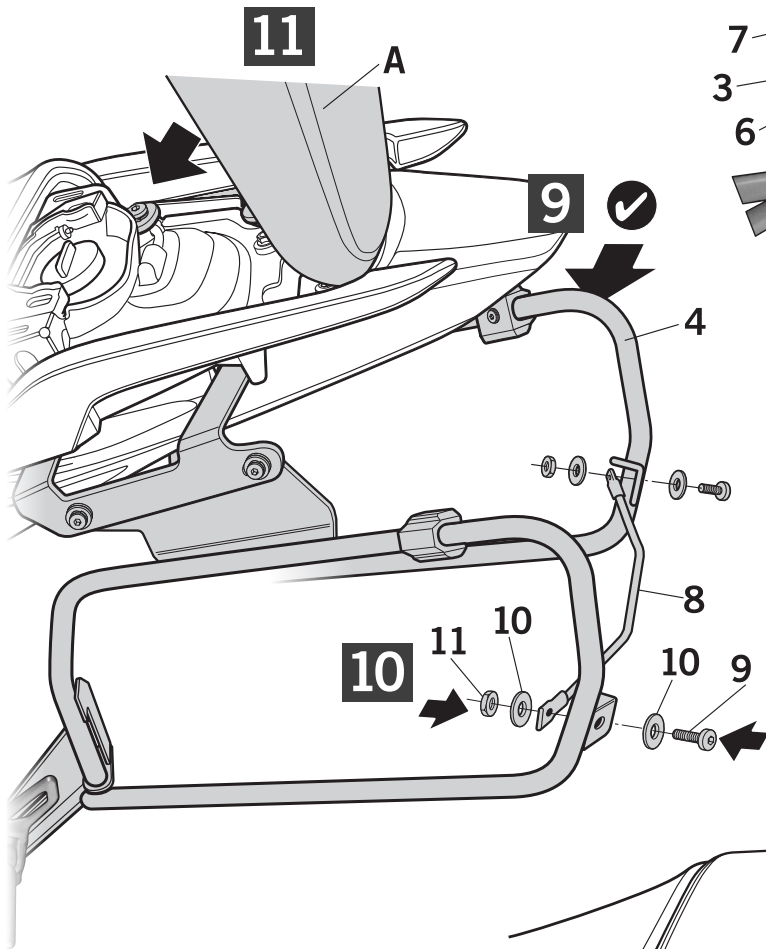

SHAD

HONDA SERIES NC 750 X '16-'20
HONC764P

4P
SYSTEM

DESIGNED IN
BARCELONA

WARNING!

Ⓞ Do not fully tighten the screws until it is ensured that the KIT is correctly attached and aligned.

ATTENTION: For a full equip assembly, mount the 3P system or 4P system before the top master.

IMPORTANT: Based on European models.

SHAD

HONDA SERIES
NC 750 X '16-'20
H0NC764P

TOP MASTER
+
4P SYSTEM

Learn more about motorcycle luggage systems and saddlebags we have.