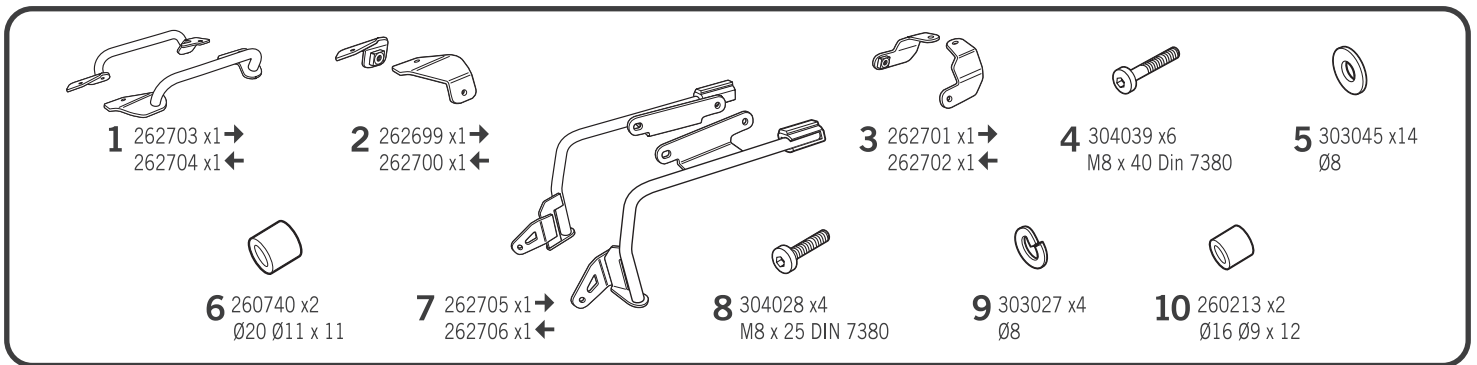

# SHAD

HONDA FORZA 750 '21  
HOFR71IF

## ! WARNING!

Ⓞ Do not fully tighten the screws until it is ensured that the KIT is correctly attached and aligned.

ATTENTION: For a full equip assembly, mount the 3P System before the top master.

IMPORTANT: Based on European models.