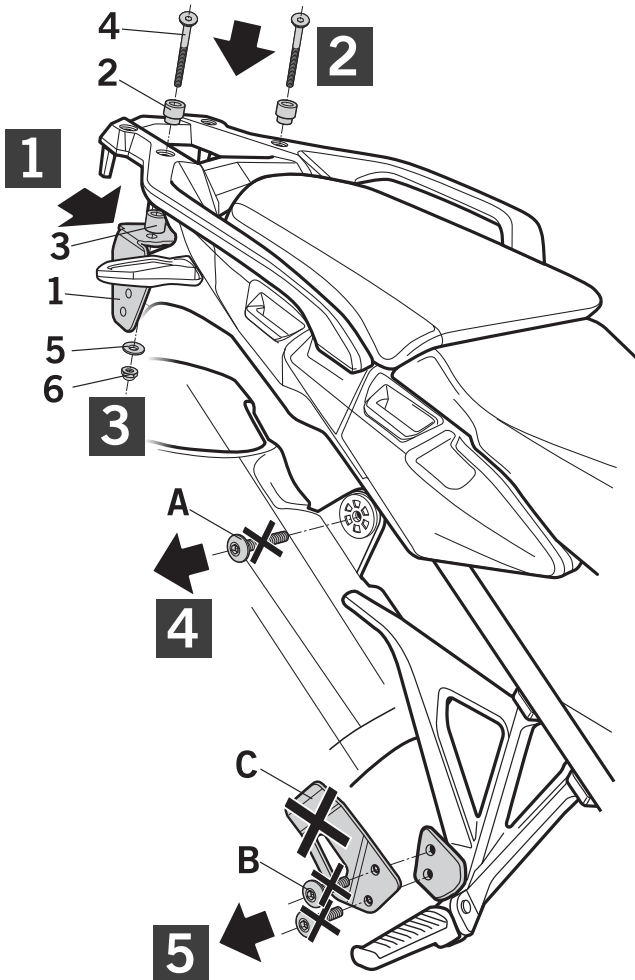

SHAD

HONDA CRF 1000 L AFRICA TWIN '18-'20

HOFR194P

Compatible with TR47 / TR36 / SH35 / SH36

WARNING!

GB

Do not fully tighten the screws until it is ensured that the KIT is correctly attached and aligned.

IMPORTANT: Based on European models.