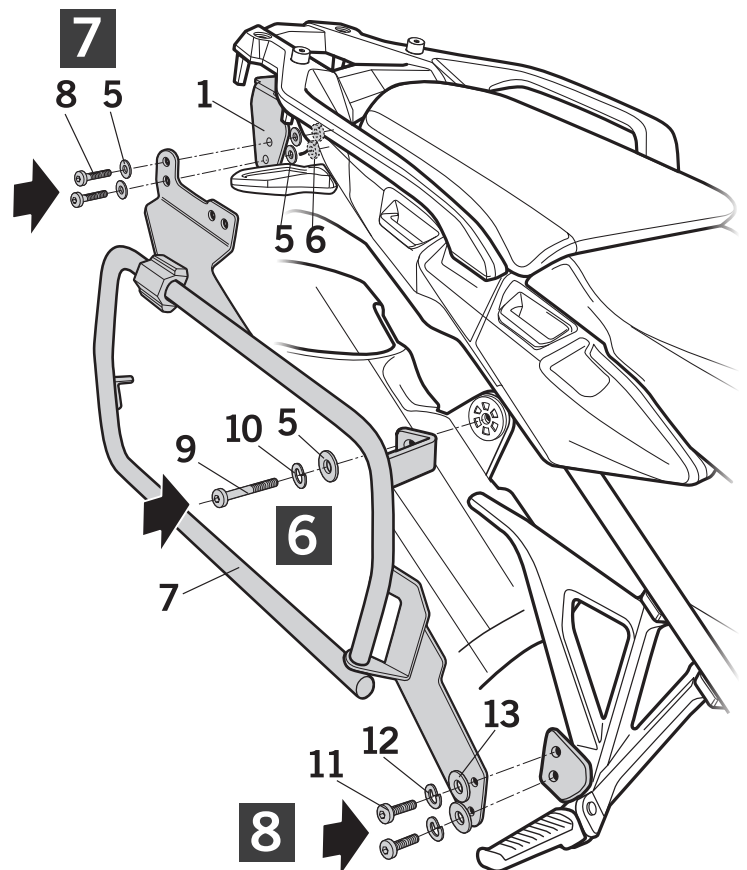

SHAD

HONDA CRF 1000 L AFRICA TWIN '18-'20

HOFR194P

Compatible with TR47 / TR36 / SH35 / SH36

WARNING!

GB

Do not fully tighten the screws until it is ensured that the KIT is correctly attached and aligned.

IMPORTANT: Based on European models.