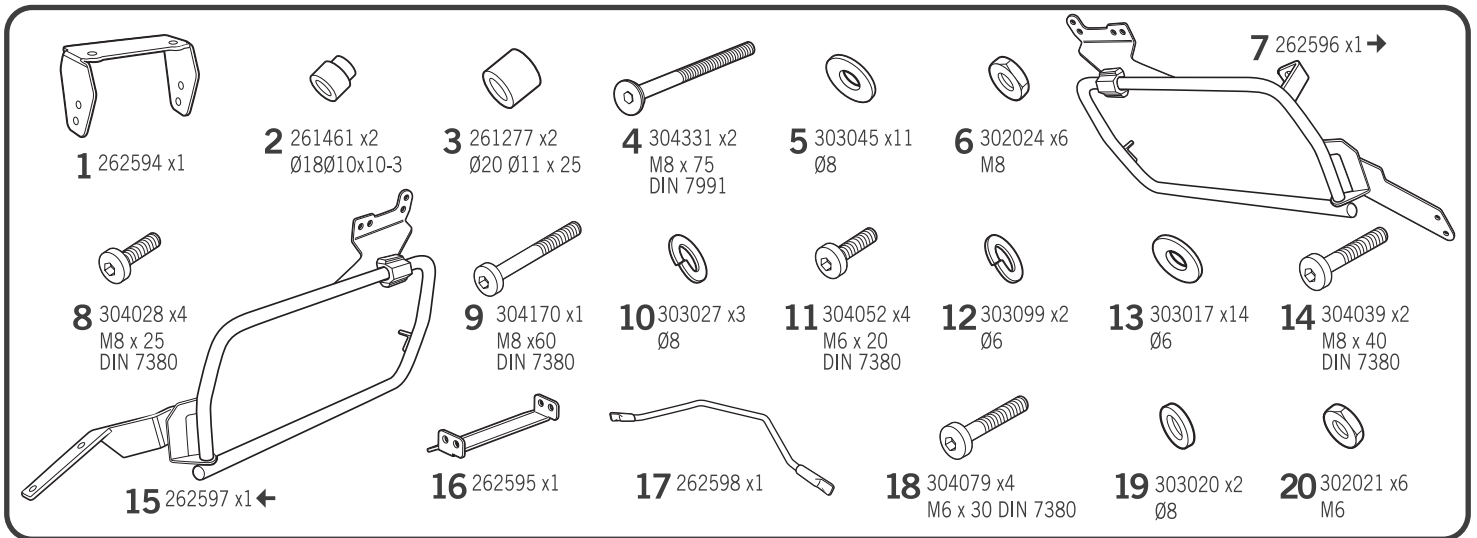

SHAD

HONDA CRF 1000 L AFRICA TWIN '18-'20

HOFR194P

Compatible with TR47 / TR36 / SH35 / SH36

WARNING!

GB

Do not fully tighten the screws until it is ensured that the KIT is correctly attached and aligned.

IMPORTANT: Based on European models.