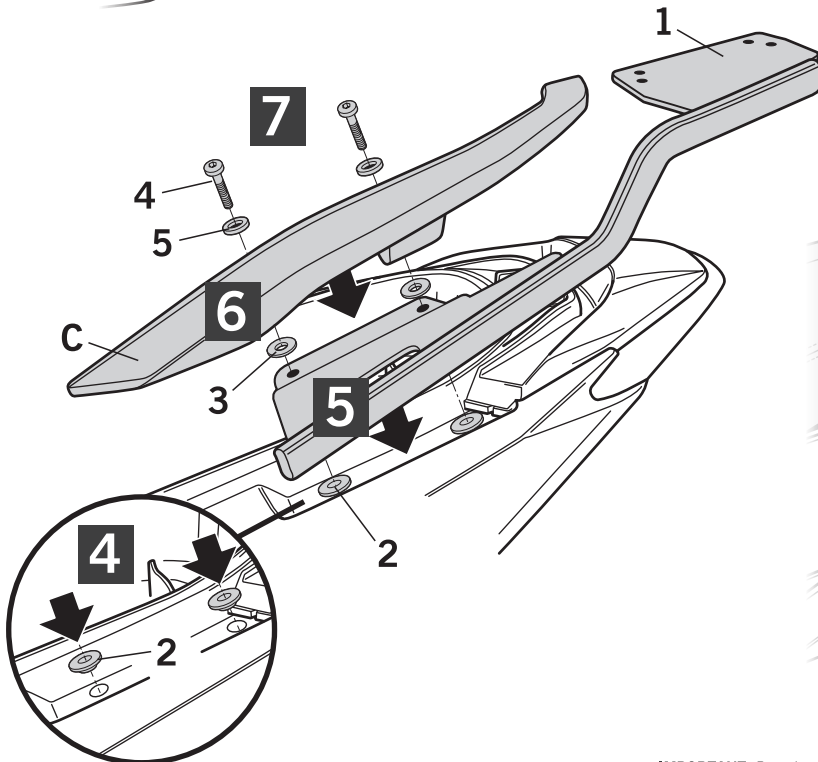

## HONDA FORZA 125 / 350 '21 TOP MASTER HOFR11ST

1 262709 x1 →  
262710 x1 ←

2 260622 x4  
Ø25 Ø14-Ø9 x 6

3 303045 x4  
Ø8

4 304039 x4  
M8 x 40 Din 7380

5 303020 x4  
Ø8

### ! WARNING!

GB

Do not fully tighten the screws until it is ensured that the KIT is correctly attached and aligned.

IMPORTANT: Based on European models.

Learn more about motorcycle luggage systems and saddlebags we have.