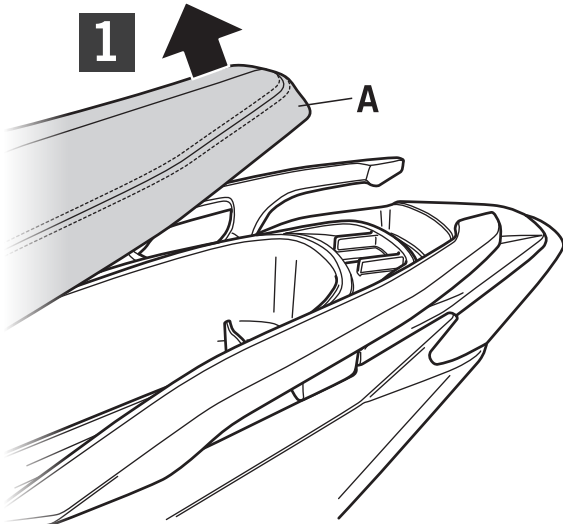

## HONDA FORZA 125 / 350 '21 TOP MASTER HOFR11ST

1 262709 x1 →  
262710 x1 ←

2 260622 x4  
Ø25 Ø14-Ø9 x 6

3 303045 x4  
Ø8

4 304039 x4  
M8 x 40 Din 7380

5 303020 x4  
Ø8

### ! WARNING!

GB

Do not fully tighten the screws until it is ensured that the KIT is correctly attached and aligned.

IMPORTANT: Based on European models.

Learn more about motorcycle luggage systems and saddlebags we have.