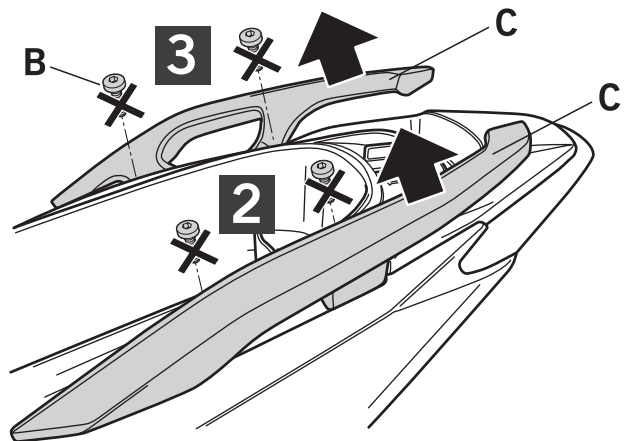

## HONDA FORZA 125 / 350 '21 TOP MASTER HOFR11ST

1 262709 x1 →  
262710 x1 ←

2 260622 x4  
Ø25 Ø14-Ø9 x 6

3 303045 x4  
Ø8

4 304039 x4  
M8 x 40 Din 7380

5 303020 x4  
Ø8

### ! WARNING!

GB

Do not fully tighten the screws until it is ensured that the KIT is correctly attached and aligned.

IMPORTANT: Based on European models.

Learn more about motorcycle luggage systems and saddlebags we have.