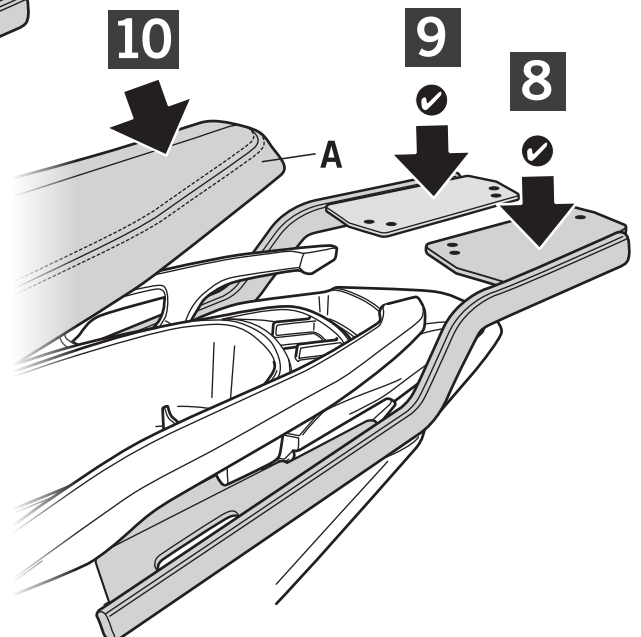

## HONDA FORZA 125 / 350 '21 TOP MASTER HOFR11ST

1 262709 x1 →  
262710 x1 ←

2 260622 x4  
Ø25 Ø14-Ø9 x 6

3 303045 x4  
Ø8

4 304039 x4  
M8 x 40 Din 7380

5 303020 x4  
Ø8

### ! WARNING!

GB

Do not fully tighten the screws until it is ensured that the KIT is correctly attached and aligned.

IMPORTANT: Based on European models.

Learn more about motorcycle luggage systems and saddlebags we have.