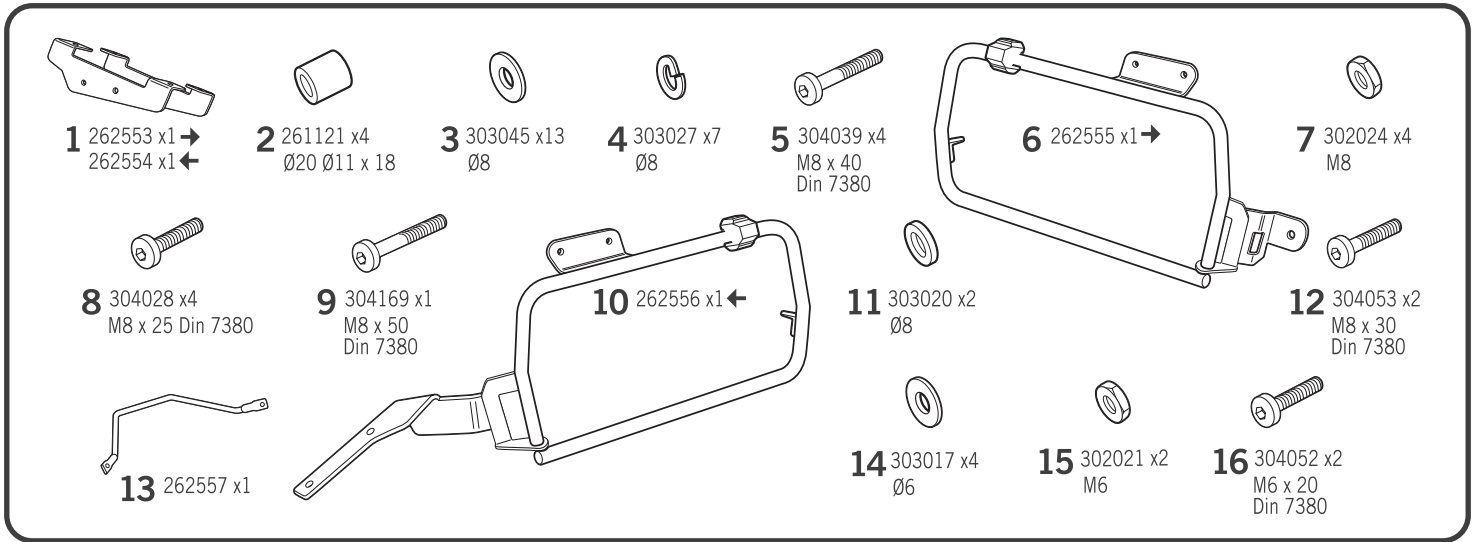

SHAD

HONDA CRF 1100 L ADV. SPORTS '20
HODV104P

4P
SYSTEM

DESIGNED IN
BARCELONA

! WARNING!

(GB) Do not fully tighten the screws until it is ensured that the KIT is correctly attached and aligned.

IMPORTANT: Based on European models.