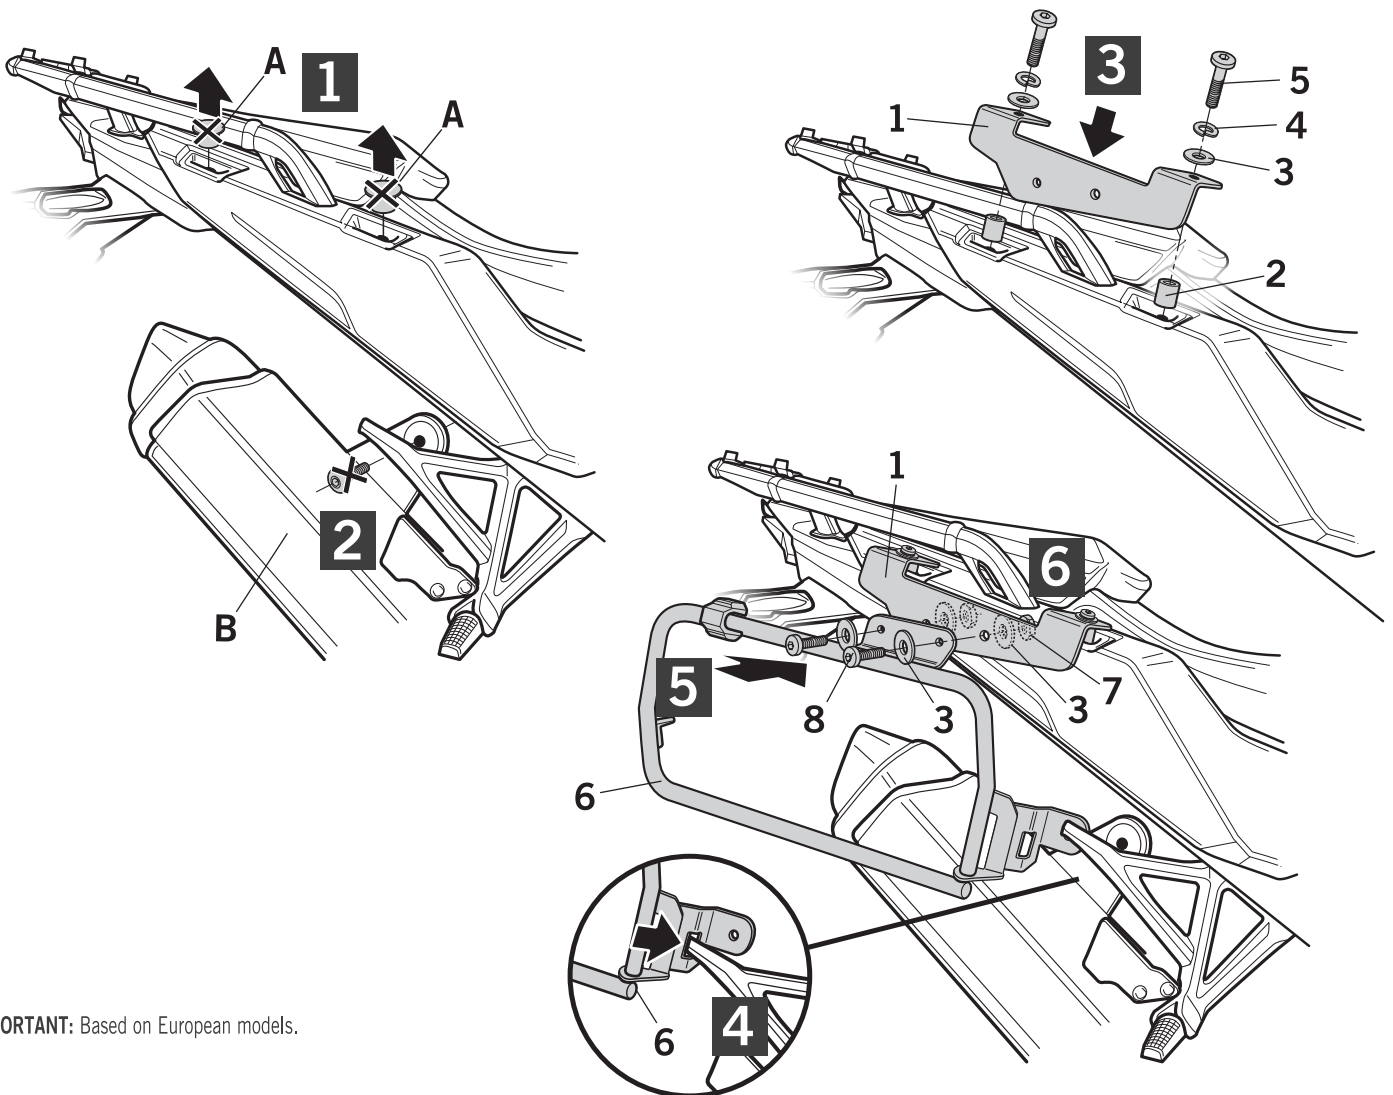

SHAD

HONDA CRF 1100 L ADV. SPORTS '20
HODV104P

4P
SYSTEM

DESIGNED IN
BARCELONA

! WARNING!

(GB) Do not fully tighten the screws until it is ensured that the KIT is correctly attached and aligned.

IMPORTANT: Based on European models.