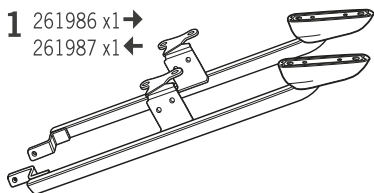

SHAD

HONDA CB 500 X '16

KIT TOP HOCX56ST

1 261986 x1 →
261987 x1 ←

2 260417 x2
Ø16 Ø9 x 16

3 303020 x2
Ø8

4 304036 x2
M8 x 45 Din 7380

5 260648 x2
Ø16 Ø9 x 5

6 304081 x4
M8 x 20 Din 7380

7 303018 x4
Ø8

WARNING!

GB

Do not fully tighten the screws until it is ensured that the KIT is correctly attached and aligned.