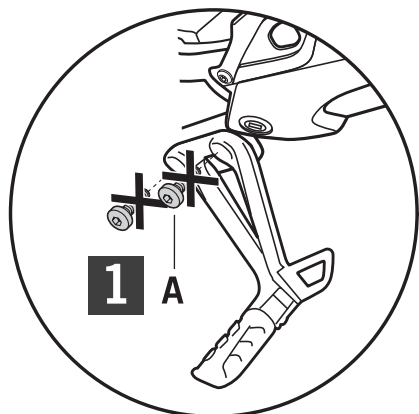

SHAD

HONDA CB 500 F / CBR 500R '16 HONDA CB 500 X '16 SIDE BAG HOLDER HOCX56SE

1 261992 x1 →
261993 x1 ←

2 260596 x2
Ø16 Ø9 x 20

3 260523 x2
Ø16 Ø9 x 25

4 303045 x4
Ø8

5 304169 x2
M8 x 50
Din 7380

6 304170 x2
M8 x 60
Din 7380

WARNING!

Ⓒ Do not fully tighten the screws until it is ensured that the KIT is correctly attached and aligned.

HONDA CB 500 F / CBR 500R '16

HONDA CB 500 X '16

Find out more about luggage systems & saddlebags we have.