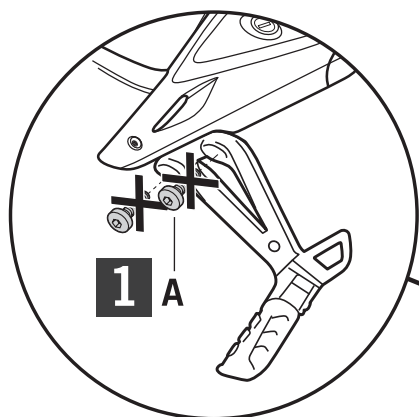

SHAD

HONDA CB 500 F / CBR 500R '16 HONDA CB 500 X '16 SIDE BAG HOLDER HOCX56SE

1 261992 x1 →
261993 x1 ←

2 260596 x2
Ø16 Ø9 x 20

3 260523 x2
Ø16 Ø9 x 25

4 303045 x4
Ø8

5 304169 x2
M8 x 50
Din 7380

6 304170 x2
M8 x 60
Din 7380

WARNING!

Ⓒ Do not fully tighten the screws until it is ensured that the KIT is correctly attached and aligned.

HONDA CB 500 F / CBR 500R '16