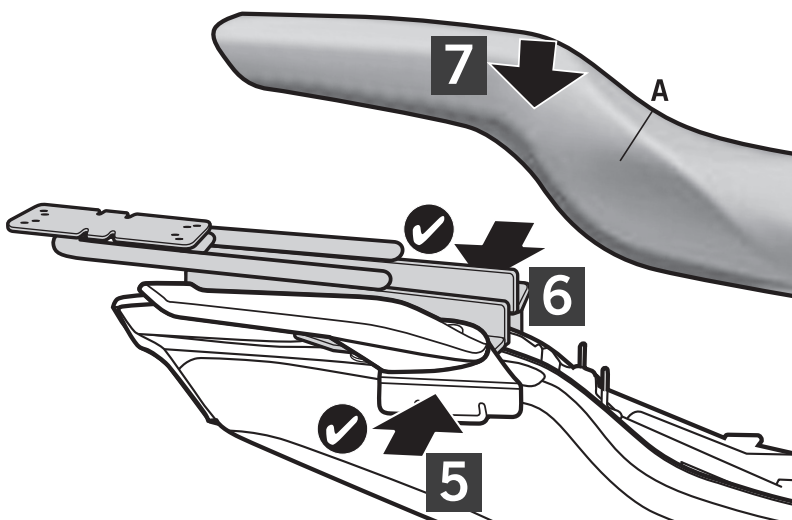

## HONDA CTX 700 '14

KIT TOP HOCT74ST

1 261117 x4  
Ø20 Ø11 x 16

2 261633 x1

3 303020 x4  
Ø8

4 304067 x4  
M8 x 65 Din 912

### ! WARNING!

GB

Do not fully tighten the screws until it is ensured that the KIT is correctly attached and aligned.

Shop for other luggage systems & saddlebags more on our website.