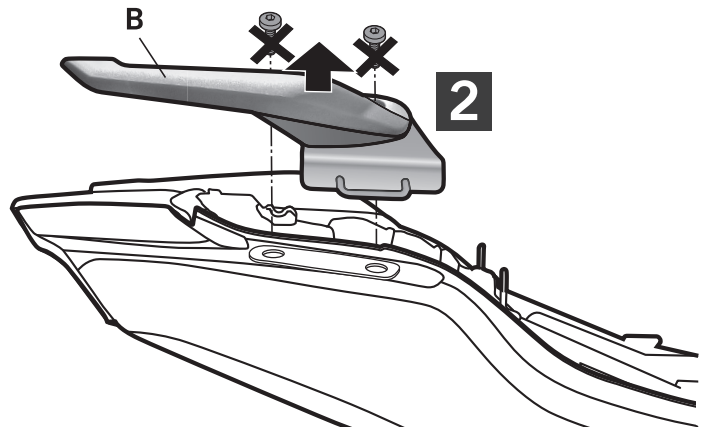

## HONDA CTX 700 '14

KIT TOP HOCT74ST

1 261117 x4  
Ø20 Ø11 x 16

2 261633 x1

3 303020 x4  
Ø8

4 304067 x4  
M8 x 65 Din 912

### ! WARNING!

GB

Do not fully tighten the screws until it is ensured that the KIT is correctly attached and aligned.

Shop for other luggage systems & saddlebags more on our website.