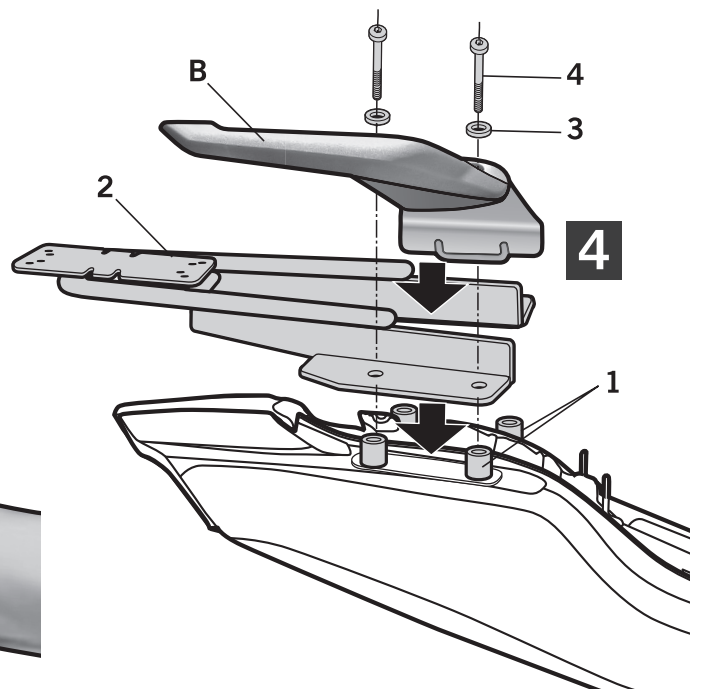

## HONDA CTX 700 '14

KIT TOP HOCT74ST

1 261117 x4  
Ø20 Ø11 x 16

2 261633 x1

3 303020 x4  
Ø8

4 304067 x4  
M8 x 65 Din 912

### ! WARNING!

GB

Do not fully tighten the screws until it is ensured that the KIT is correctly attached and aligned.

Shop for other luggage systems & saddlebags more on our website.