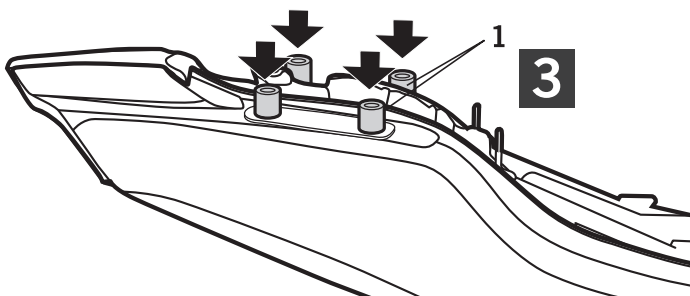

## HONDA CTX 700 '14

KIT TOP HOCT74ST

1 261117 x4  
Ø20 Ø11 x 16

2 261633 x1

3 303020 x4  
Ø8

4 304067 x4  
M8 x 65 Din 912

### ! WARNING!

GB

Do not fully tighten the screws until it is ensured that the KIT is correctly attached and aligned.

Shop for other luggage systems & saddlebags more on our website.