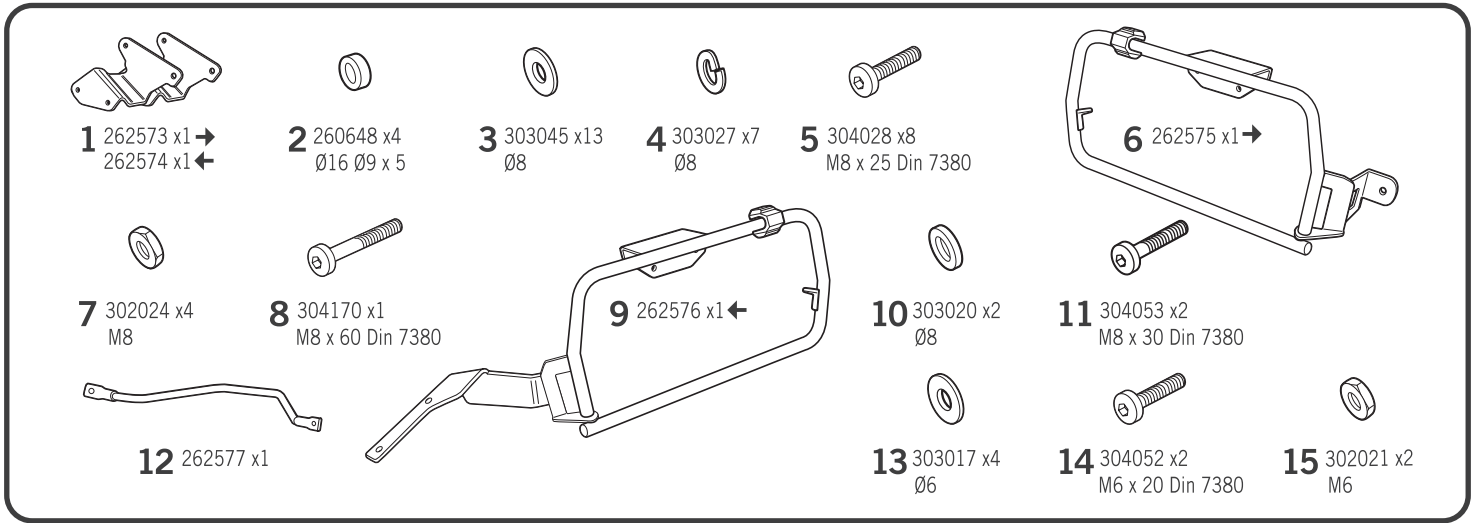

SHAD

HONDA CRF 1100 L AFRICA TWIN '20 H0CR104P

! WARNING!

GB

Do not fully tighten the screws until it is ensured that the KIT is correctly attached and aligned.

ATTENTION: For a full equip assembly, mount the 4P System after the Top Master.

IMPORTANT: Based on European models.