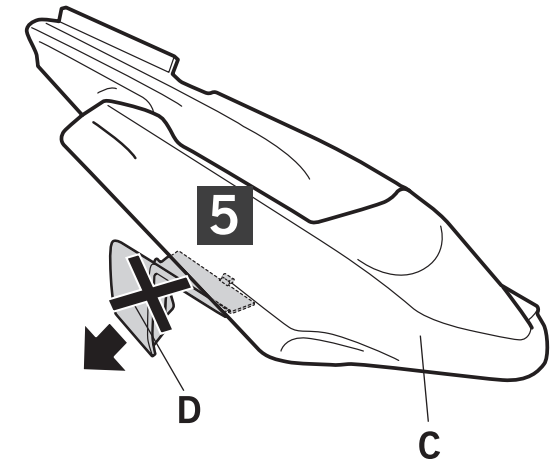

SHAD

HONDA CRF 1100 L AFRICA TWIN '20 H0CR104P

! WARNING!

GB

Do not fully tighten the screws until it is ensured that the KIT is correctly attached and aligned.

ATTENTION: For a full equip assembly, mount the 4P System after the Top Master.

IMPORTANT: Based on European models.