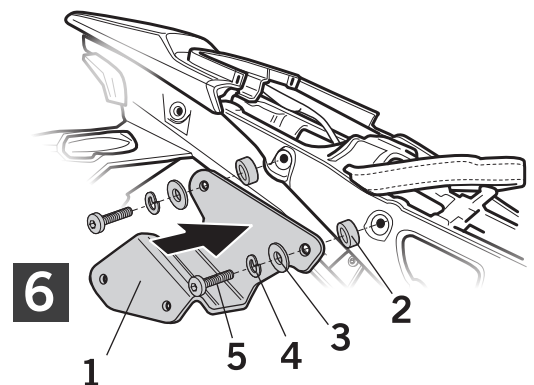

SHAD

HONDA CRF 1100 L AFRICA TWIN '20 H0CR104P

! WARNING!

GB

Do not fully tighten the screws until it is ensured that the KIT is correctly attached and aligned.

ATTENTION: For a full equip assembly, mount the 4P System after the Top Master.