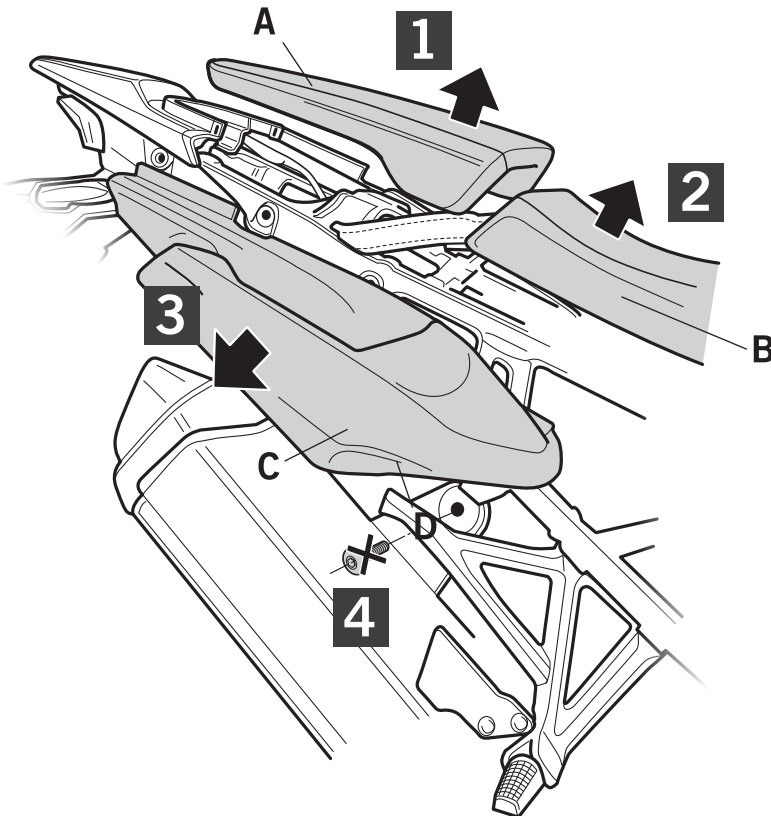

SHAD

HONDA CRF 1100 L AFRICA TWIN '20 H0CR104P

! WARNING!

GB

Do not fully tighten the screws until it is ensured that the KIT is correctly attached and aligned.

ATTENTION: For a full equip assembly, mount the 4P System after the Top Master.

IMPORTANT: Based on European models.