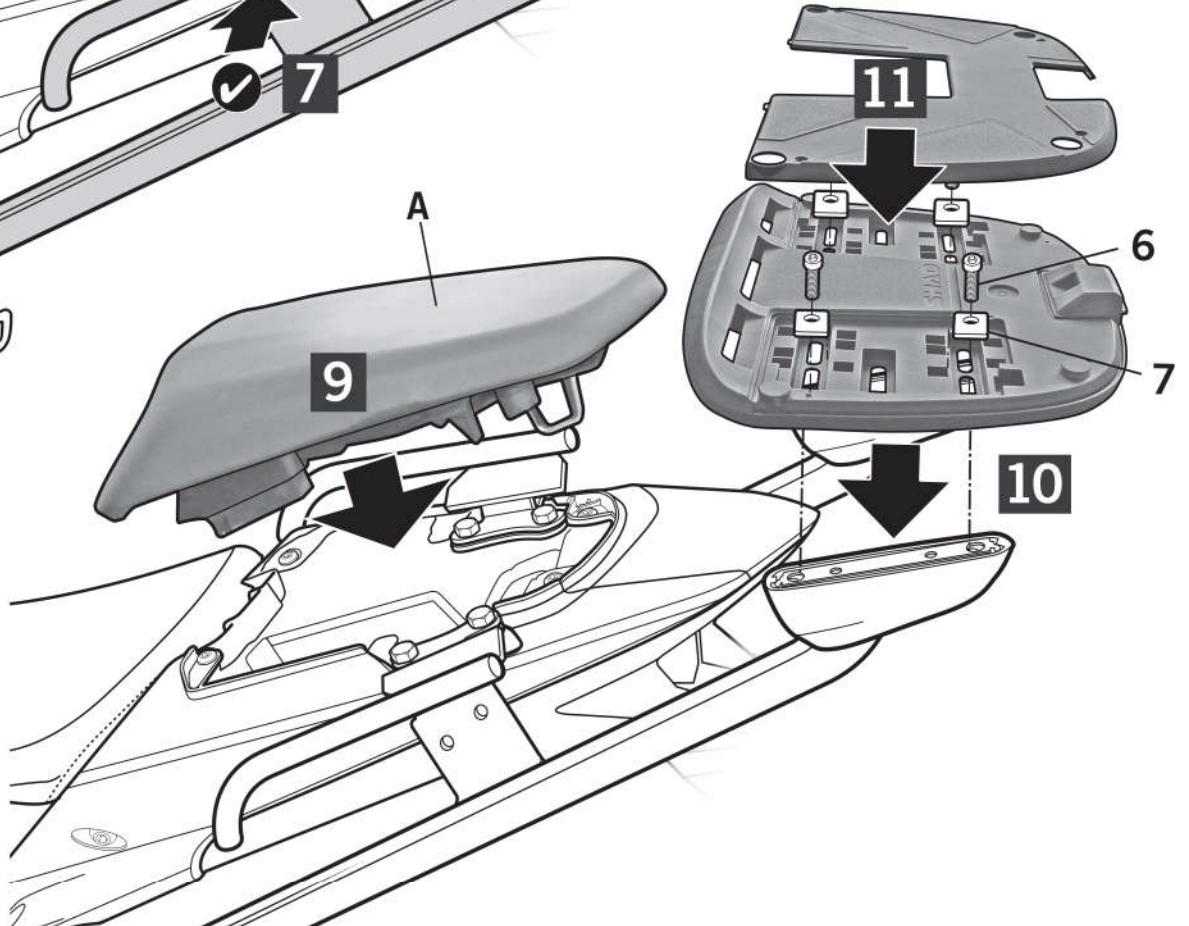

6 304074 x4
M8 x 20 Din 912

7 303018 x4
Ø8

8 304053 x4
M8 x 30 Din 7380

! WARNING!

GB

Do not fully tighten the screws until it is ensured that the KIT is correctly attached and aligned.

SHAD

HONDA CB 500F / CBR 500R '14
KIT TOP HOCF54ST