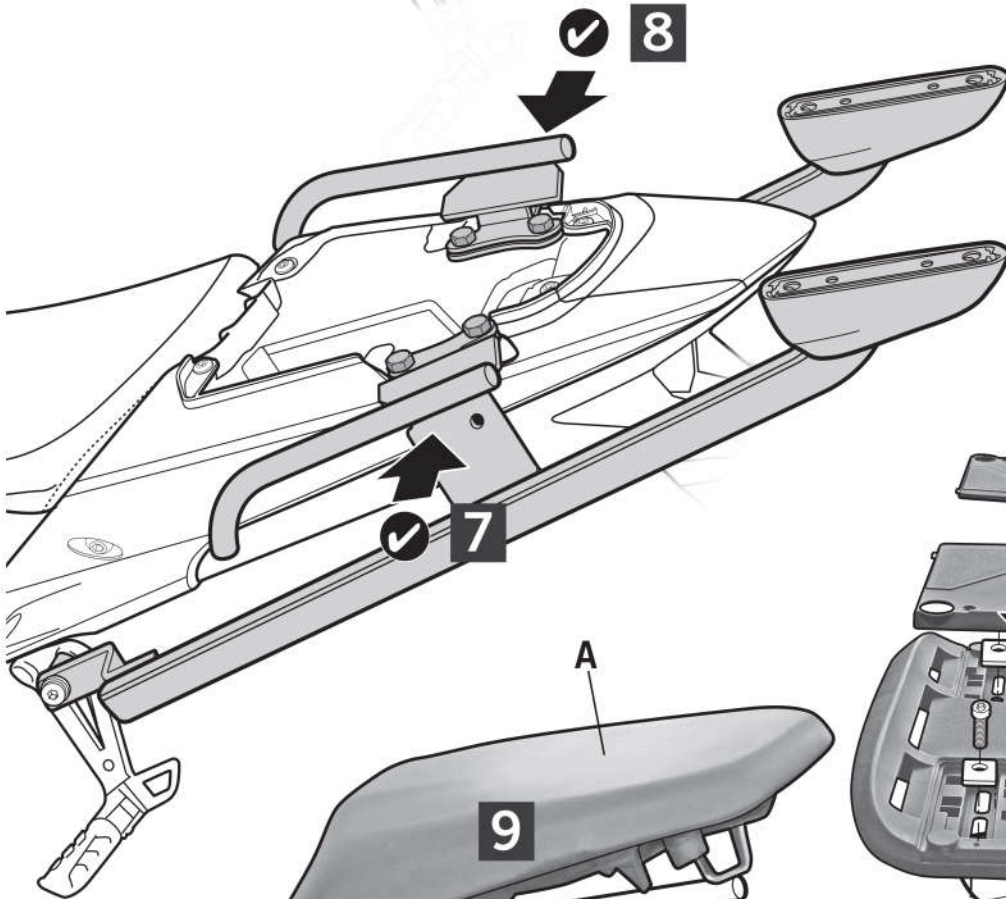

6 304074 x4
M8 x 20 Din 912

7 303018 x4
Ø8

8 304053 x4
M8 x 30 Din 7380

! WARNING!

GB

Do not fully tighten the screws until it is ensured that the KIT is correctly attached and aligned.

SHAD

HONDA CB 500F / CBR 500R '14
KIT TOP HOCF54ST