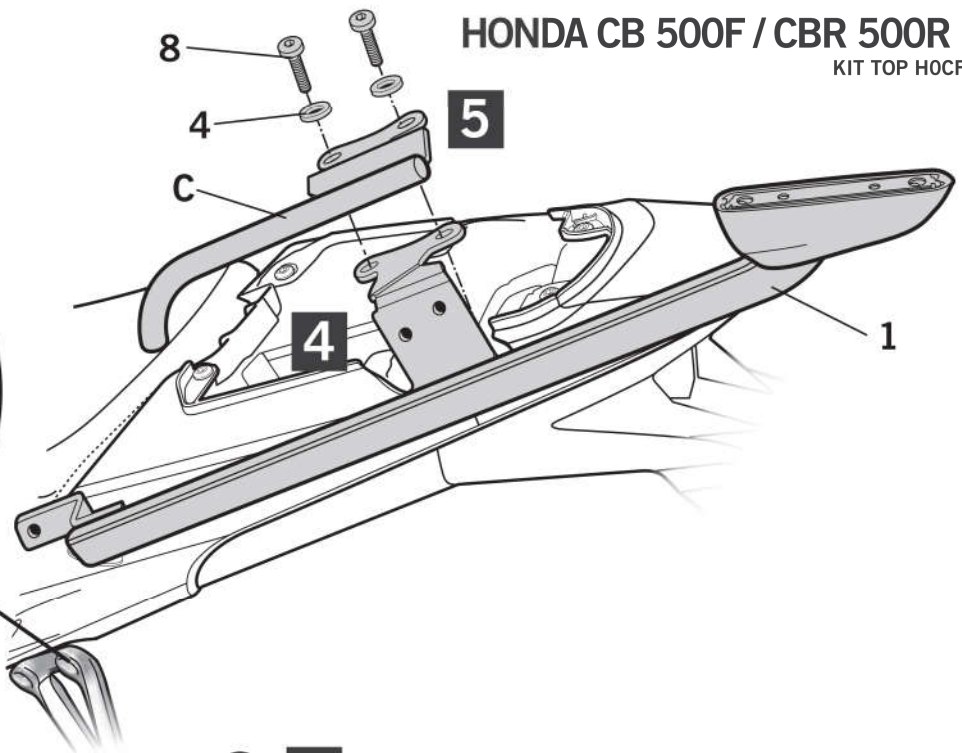

SHAD

HONDA CB 500F / CBR 500R '14

KIT TOP H0CF54ST

1 261745 x1 →
261746 x1 ←

2 261743 x1 →
261744 x1 ←

3 260417 x2
Ø16 Ø9 x 16

4 303020 x 6
Ø8

5 304036 x2
M8 x 45 Din 7380

6 304074 x4
M8 x 20 Din 912

7 303018 x4
Ø8

8 304053 x4
M8 x 30 Din 7380

! WARNING!

GB

Do not fully tighten the screws until it is ensured that the KIT is correctly attached and aligned.

SHAD

HONDA CB 500F / CBR 500R '14
KIT TOP HOCF54ST