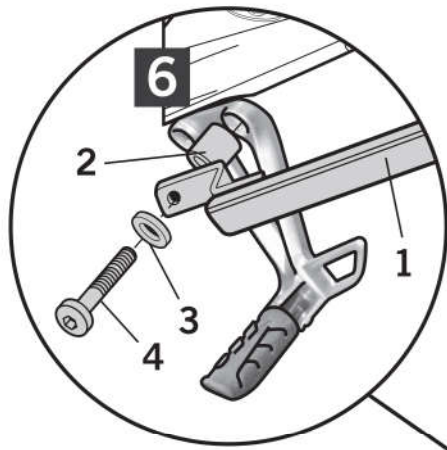

6 304074 x4
M8 x 20 Din 912

7 303018 x4
Ø8

8 304053 x4
M8 x 30 Din 7380

! WARNING!

GB

Do not fully tighten the screws until it is ensured that the KIT is correctly attached and aligned.

SHAD

HONDA CB 500F / CBR 500R '14
KIT TOP HOCF54ST