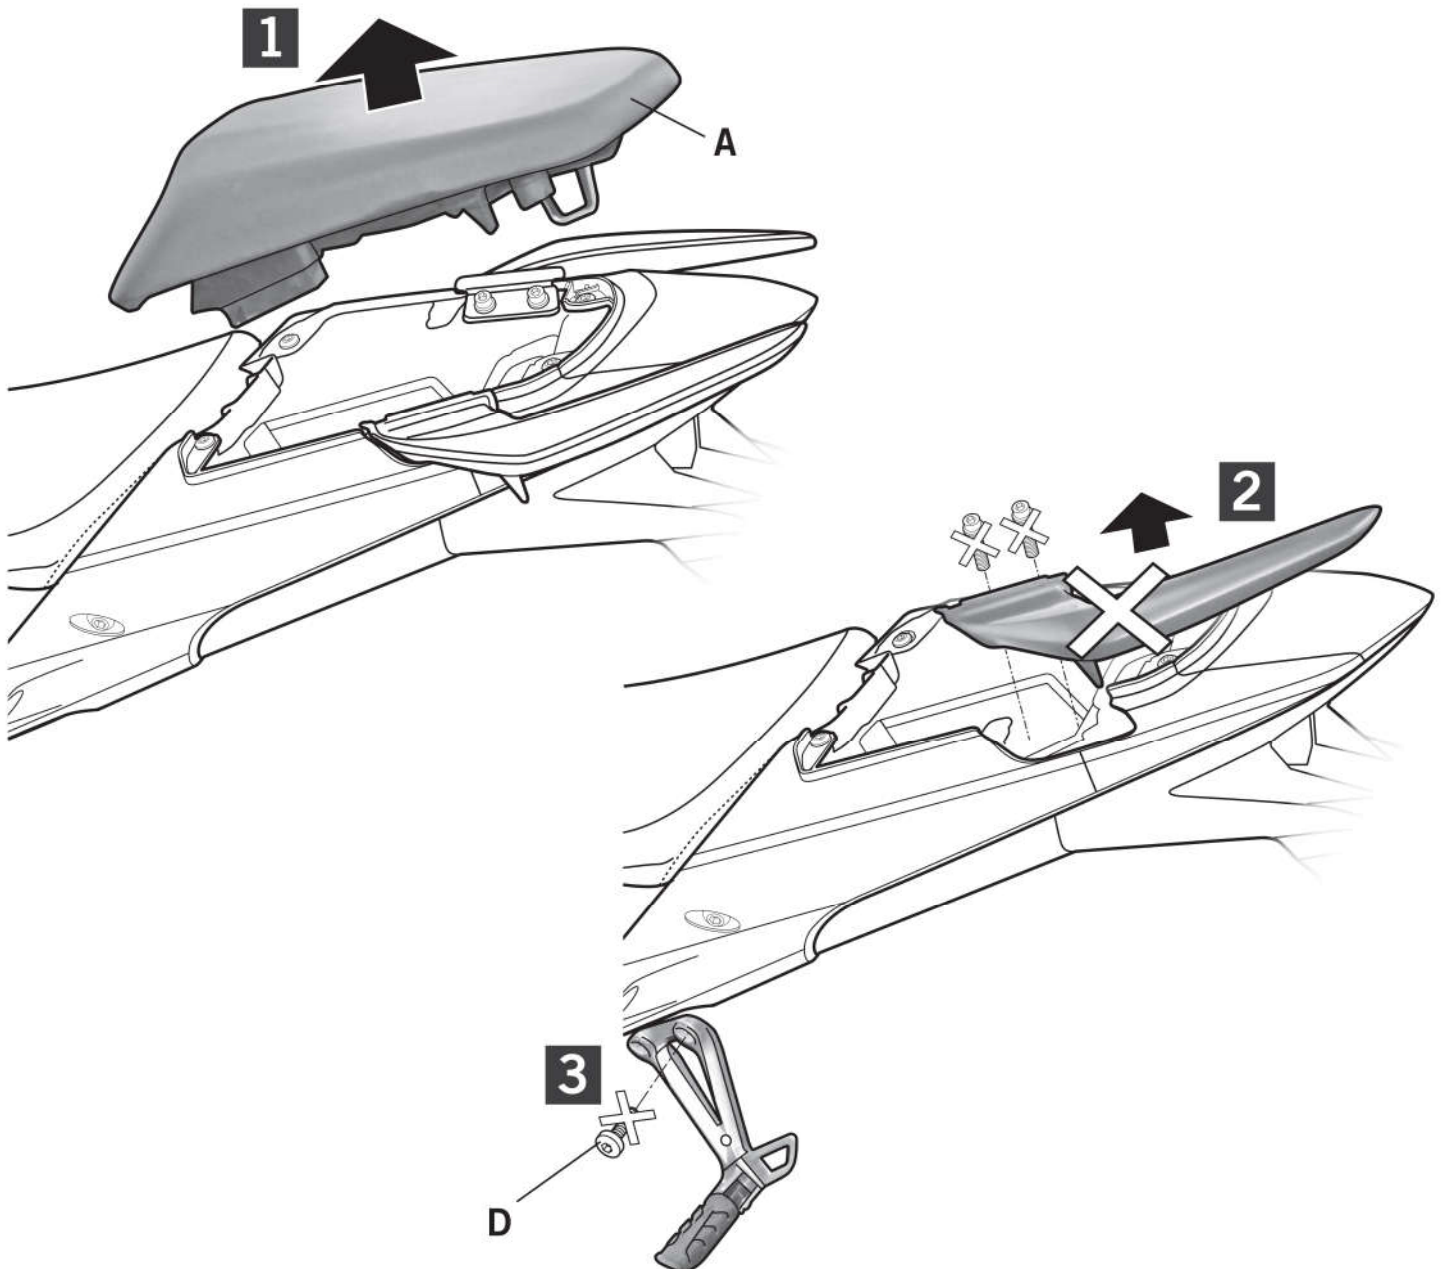

6 304074 x4
M8 x 20 Din 912

7 303018 x4
Ø8

8 304053 x4
M8 x 30 Din 7380

! WARNING!

GB

Do not fully tighten the screws until it is ensured that the KIT is correctly attached and aligned.

SHAD

HONDA CB 500F / CBR 500R '14
KIT TOP HOCF54ST