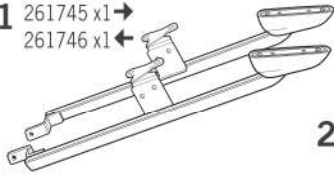

SHAD

HONDA CB 500F / CBR 500R '14

KIT TOP H0CF54ST

1 261745 x1 →
261746 x1 ←

2 261743 x1 →
261744 x1 ←

3 260417 x2
Ø16 Ø9 x 16

4 303020 x 6
Ø8

5 304036 x2
M8 x 45 Din 7380

6 304074 x4
M8 x 20 Din 912

7 303018 x4
Ø8

8 304053 x4
M8 x 30 Din 7380

! WARNING!

GB

Do not fully tighten the screws until it is ensured that the KIT is correctly attached and aligned.

SHAD

HONDA CB 500F / CBR 500R '14
KIT TOP HOCF54ST