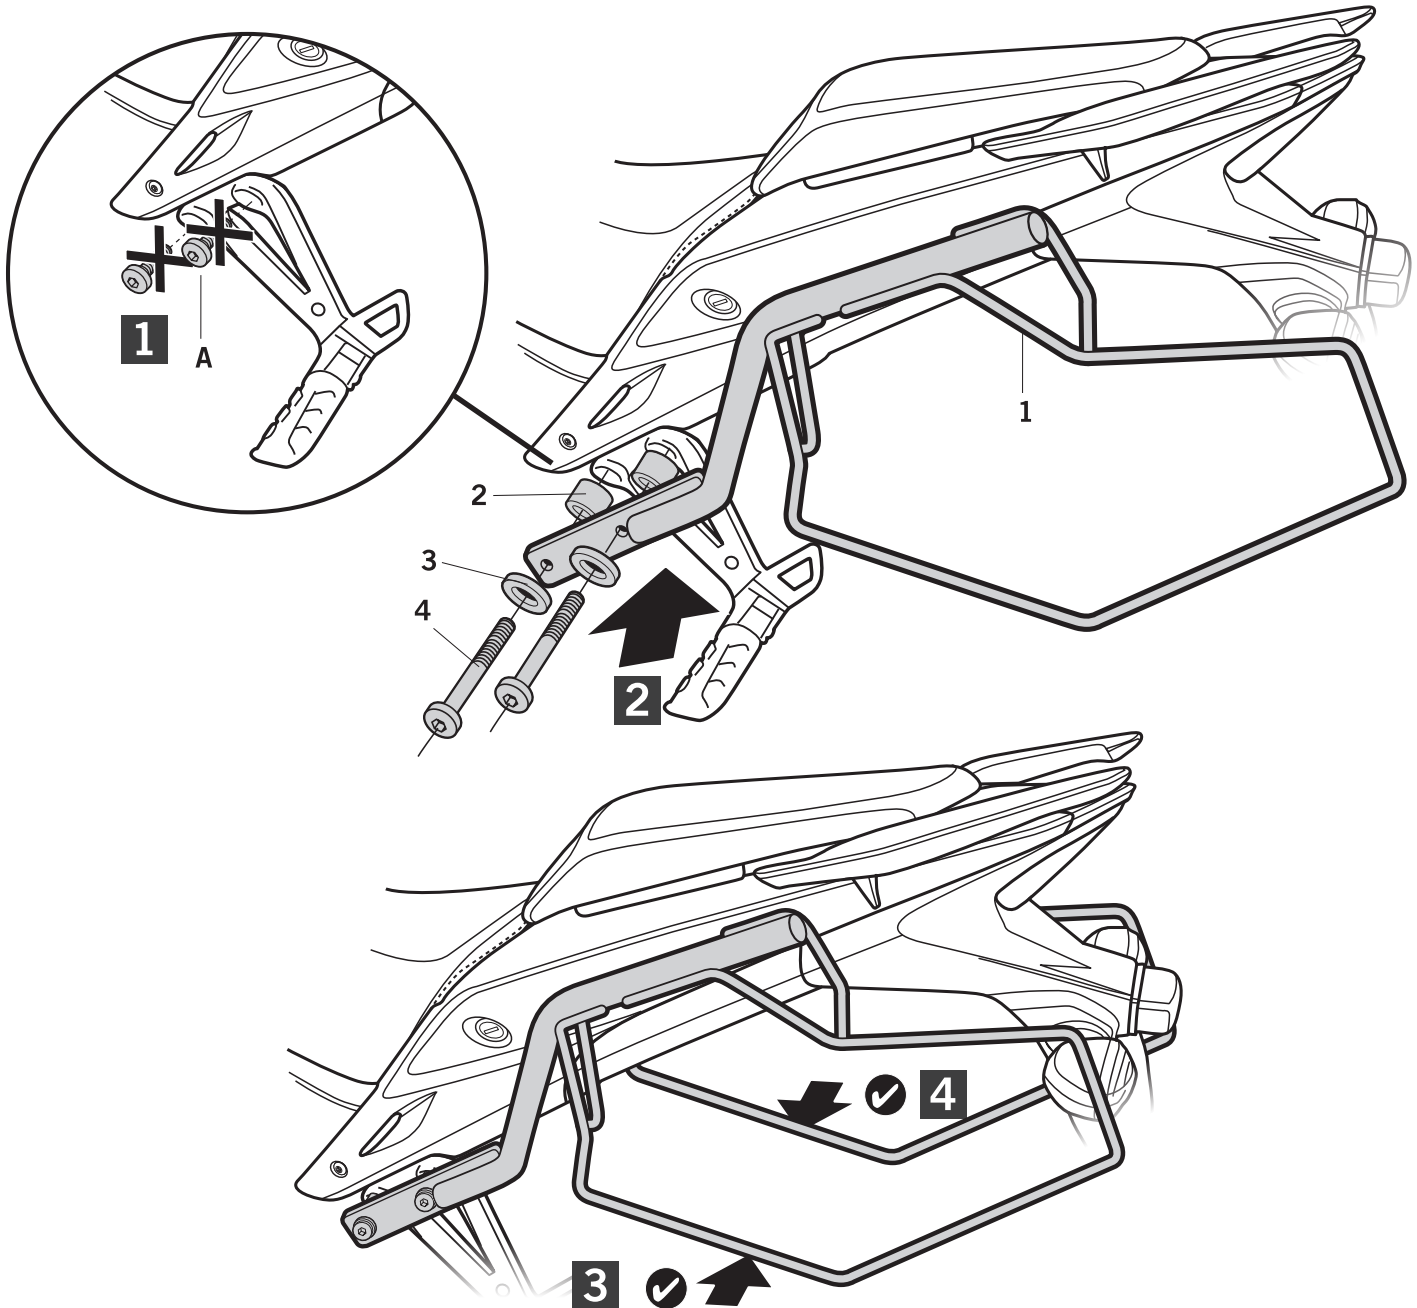

SHAD

HONDA CB 500 FX / CBR 500R '14

SIDE BAG HOLDER H0CF54SE

1 261856 x1 →
261857 x1 ←

2 260417 x4
Ø16 Ø9 x 16

3 303045 x4
Ø8

3 304169 x4
M8 x 50 Din 7380

! WARNING!

GB

Do not fully tighten the screws until it is ensured that the KIT is correctly attached and aligned.

Find out more about luggage systems & saddlebags we have.