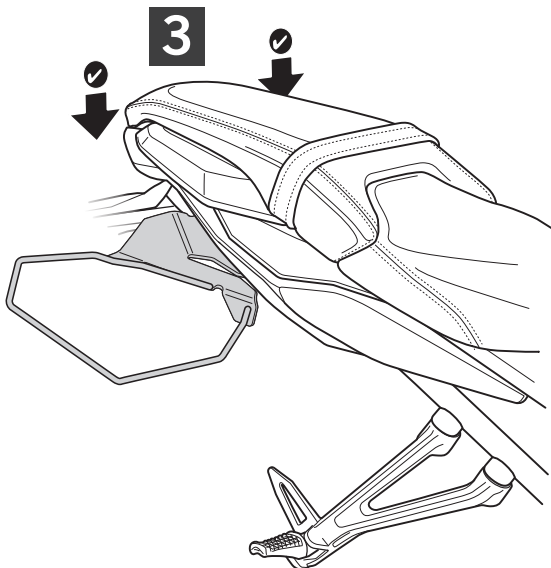

SHAD

HONDA CB 650R '19 KIT SIDE BAG HOLDER HOCB69SE

! WARNING!

(GB)
Do not fully tighten
the screws until it is
ensured that the KIT
is correctly attached
and aligned.

ATTENTION: For a full equip assembly, mount the Side bag holder system or the 3P System before the Top master.

TOP MASTER + SIDE BAG HOLDER