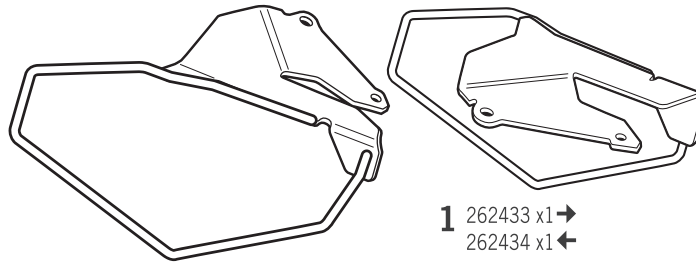

SHAD

HONDA CB 650R '19 KIT SIDE BAG HOLDER HOCB69SE

! WARNING!

(GB)
Do not fully tighten
the screws until it is
ensured that the KIT
is correctly attached
and aligned.

ATTENTION: For a full equip assembly, mount the Side bag holder system or the 3P System before the Top master.

TOP MASTER + SIDE BAG HOLDER