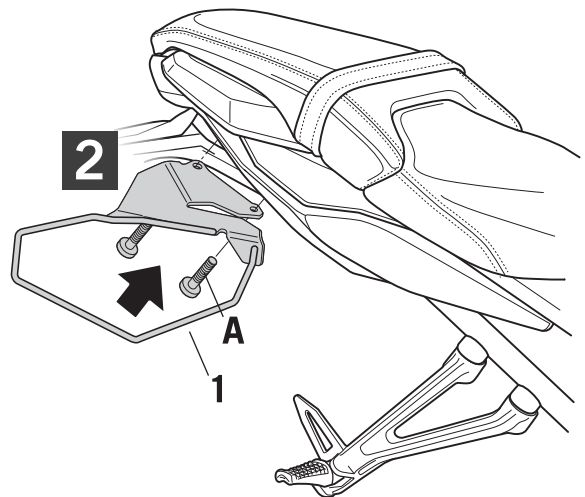

SHAD

HONDA CB 650R '19 KIT SIDE BAG HOLDER HOCB69SE

! WARNING!

(GB)
Do not fully tighten
the screws until it is
ensured that the KIT
is correctly attached
and aligned.

ATTENTION: For a full equip assembly, mount the Side bag holder system or the 3P System before the Top master.

TOP MASTER + SIDE BAG HOLDER