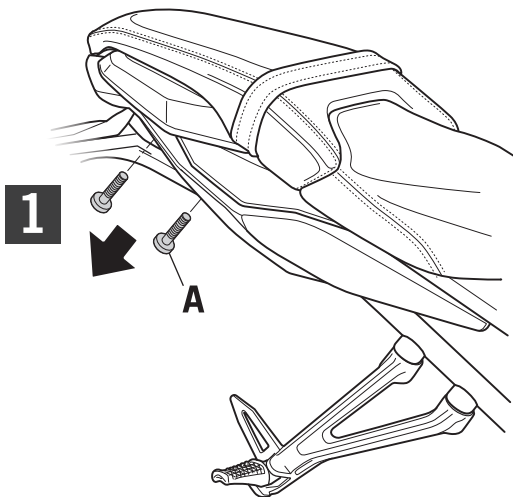

SHAD

HONDA CB 650R '19 KIT SIDE BAG HOLDER HOCB69SE

! WARNING!

(GB)
Do not fully tighten
the screws until it is
ensured that the KIT
is correctly attached
and aligned.

ATTENTION: For a full equip assembly, mount the Side bag holder system or the 3P System before the Top master.

TOP MASTER + SIDE BAG HOLDER