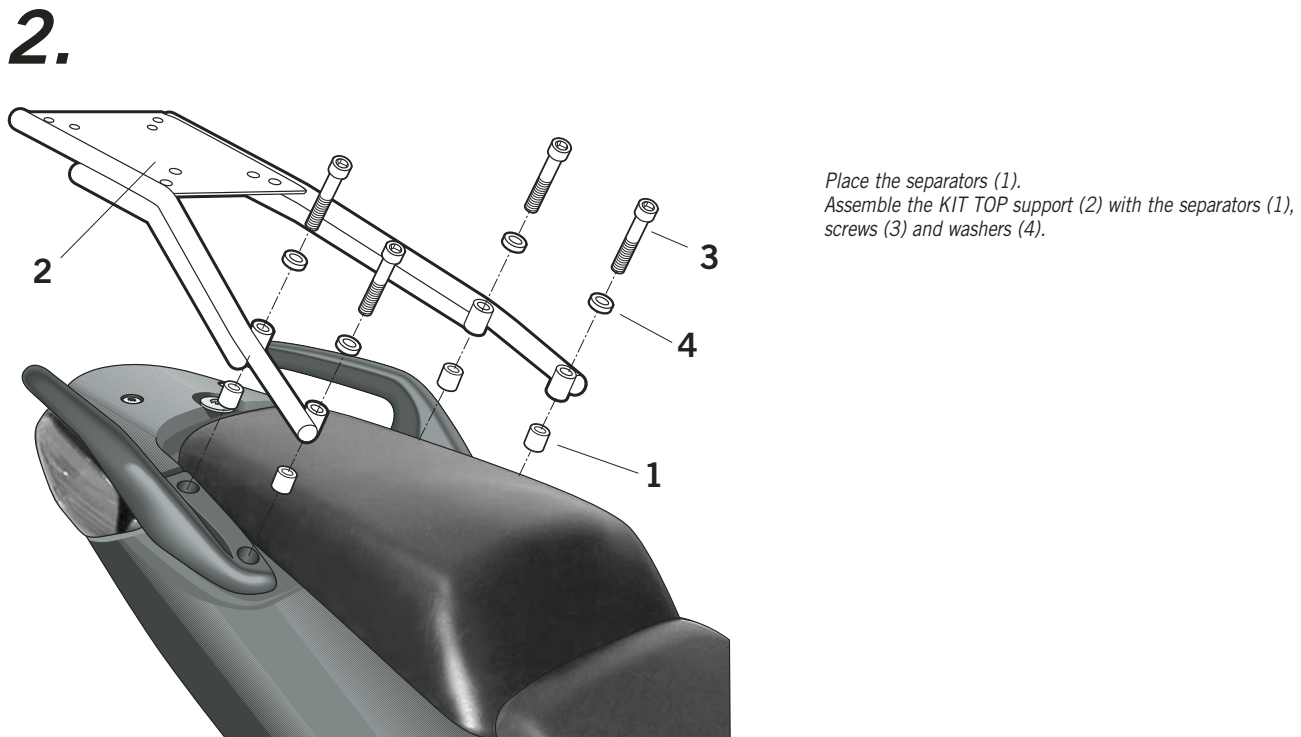

Advice for correct fitting of the kit: Do not fully tighten the screws until it is ensured that the KIT is correctly attached and aligned.

PARTS :

Pos.	Ref.	Cant.	
1	260927	4	Distanciador Ø14 x Ø9 x 15 - Spacer
2	260926	1	KIT TOP
3	304174	4	Tornillo M8 x 80 DIN 7380 - Screw
4	303020	4	Arandela Ø8 - Washer - Rondelle