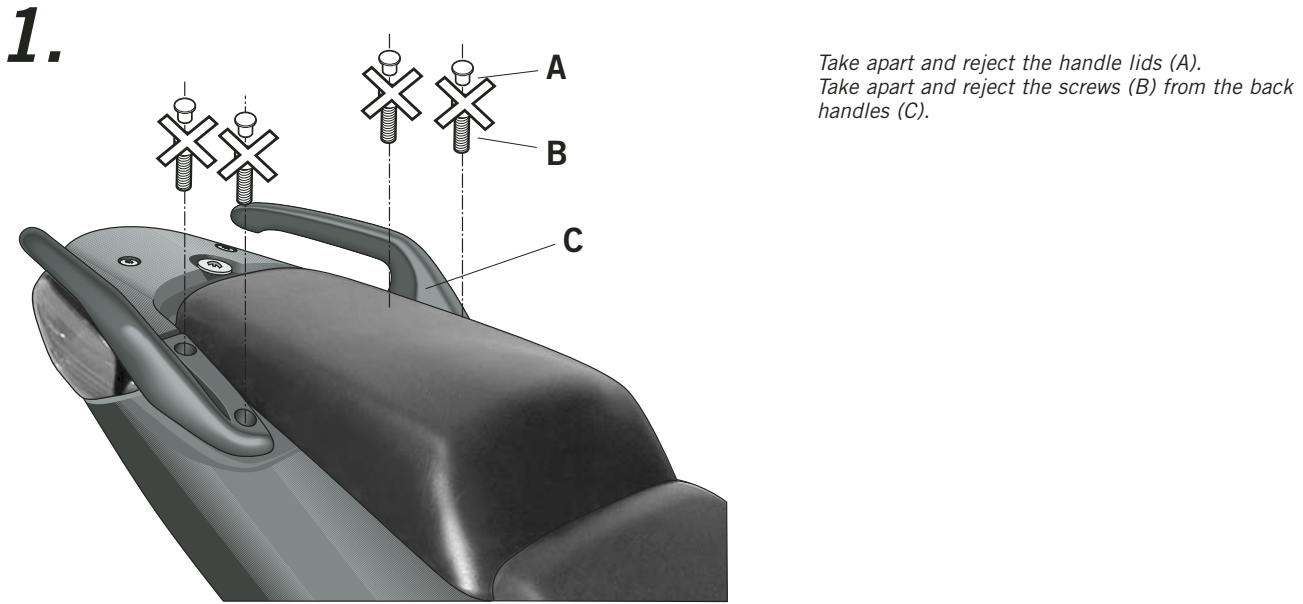

Advice for correct fitting of the kit: Do not fully tighten the screws until it is ensured that the KIT is correctly attached and aligned.

PARTS :

Pos.	Ref.	Cant.	
1	260927	4	Distanciador Ø14 x Ø9 x 15 - Spacer
2	260926	1	KIT TOP
3	304174	4	Tornillo M8 x 80 DIN 7380 - Screw
4	303020	4	Arandela Ø8 - Washer - Rondelle