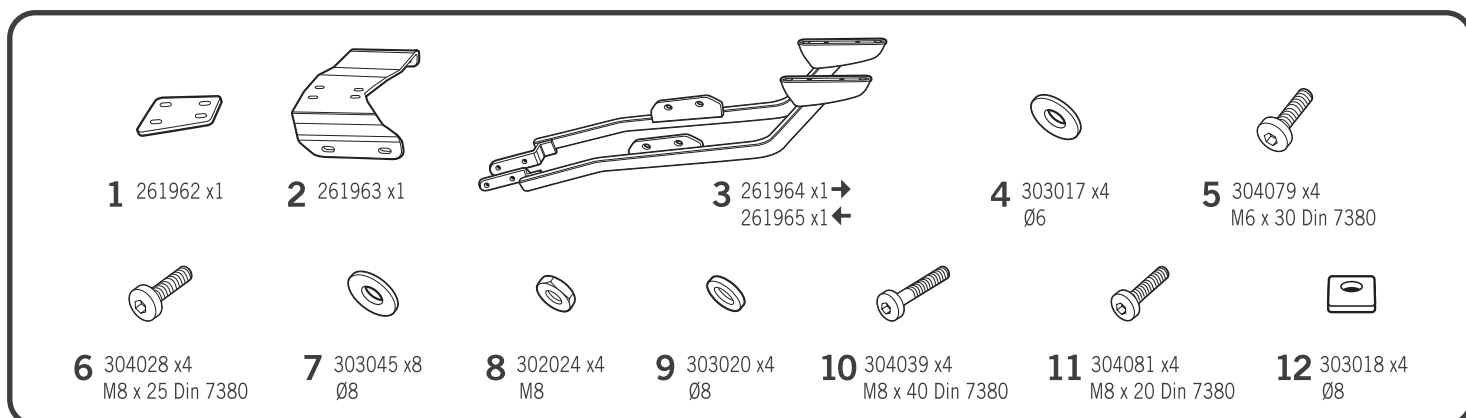

### ! WARNING!

(GB)

Do not fully tighten the screws until it is ensured that the KIT is correctly attached and aligned.

ATTENTION: For a full equip assembly, mount the 3p system before the top master.