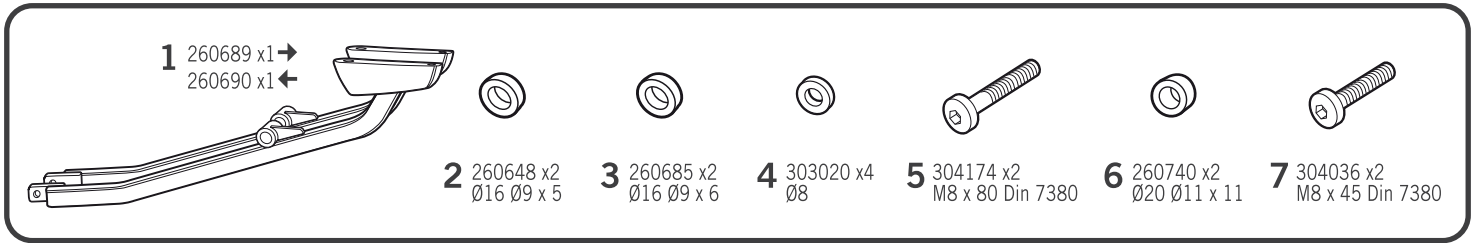

SHAD

HONDA CBR 1100 XX '01 KIT TOP HOCB11ST

! WARNING!

GB

Do not fully tighten
the screws until it is
ensured that the KIT
is correctly attached
and aligned.

Discover other luggage systems & saddlebags on our website.