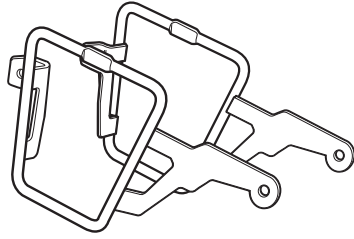

SHAD

HONDA CB 1100 '18 KIT CAFE RACER HOC118SR

1 262422 x1 →
262423 x1 ←

2 304170 x2
M8 x 60 Din 7380

3 303045 x4
Ø8

4 302024 x2
M8

! WARNING!

GB

Do not fully tighten the screws until it is ensured that the KIT is correctly attached and aligned.

IMPORTANT: Based on European models.

Discover other motorcycle luggage systems and saddlebags on our website.