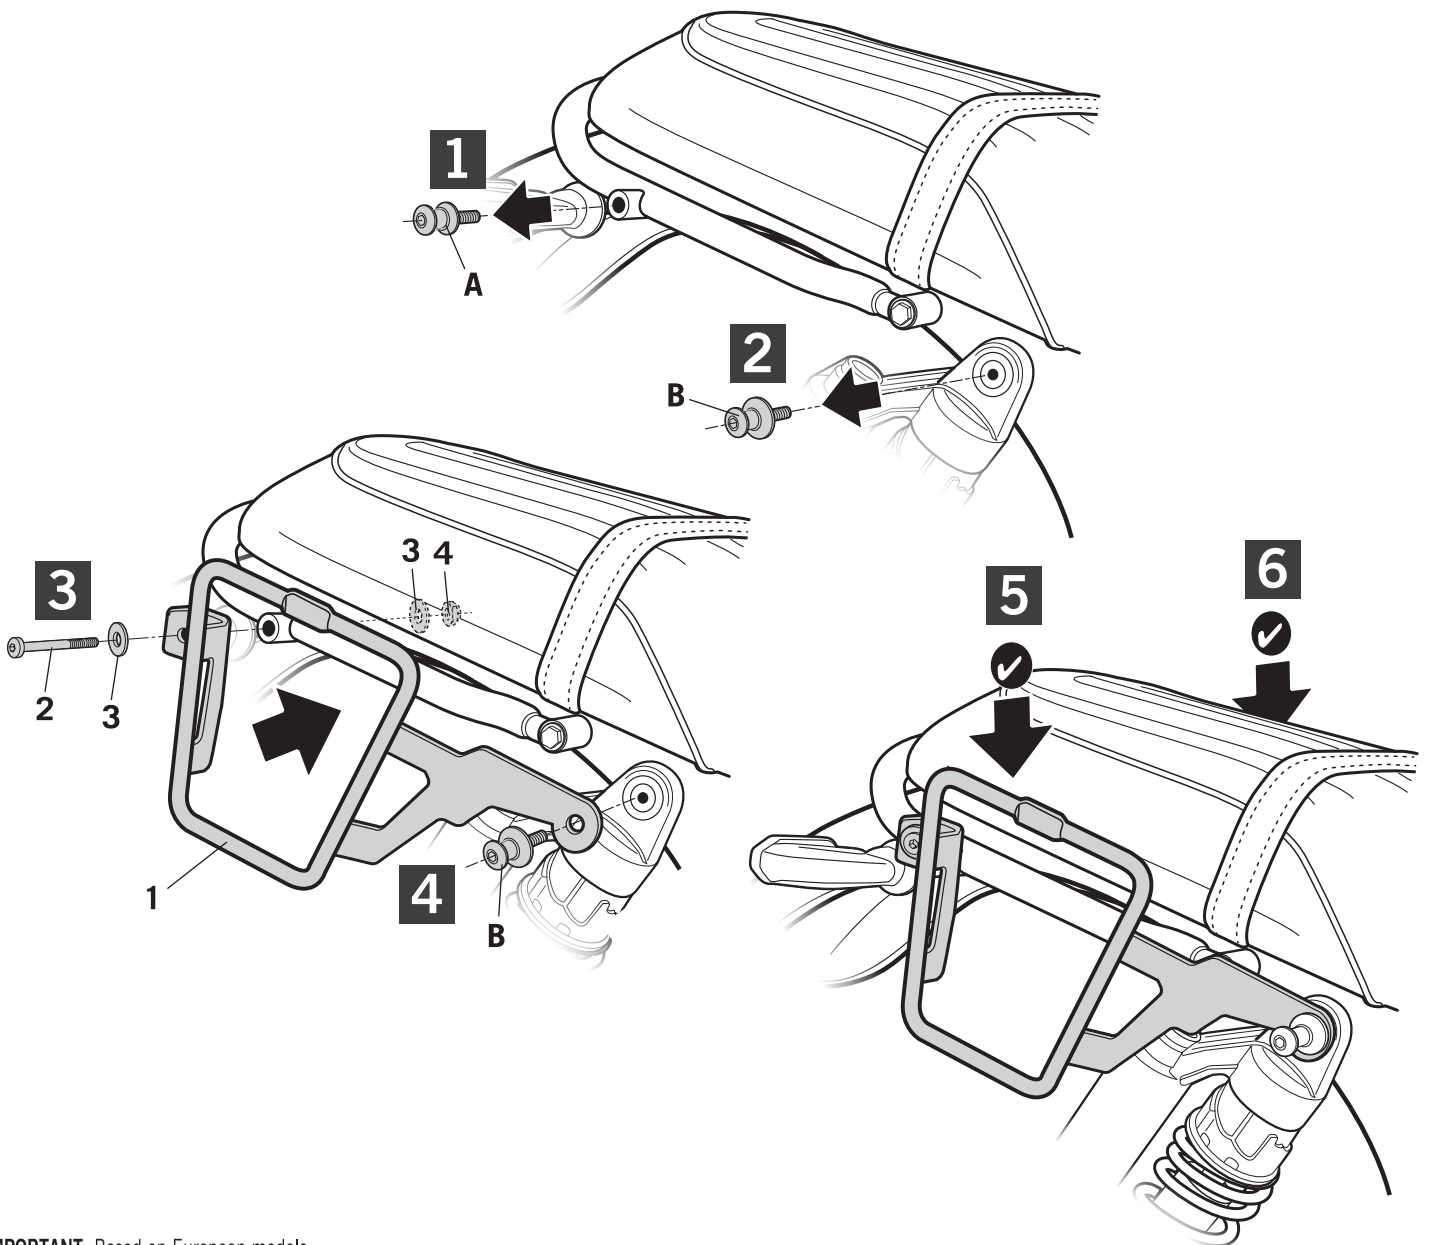

SHAD

HONDA CB 1100 '18 KIT CAFE RACER HOC118SR

1 262422 x1 →
262423 x1 ←

2 304170 x2
M8 x 60 Din 7380

3 303045 x4
Ø8

4 302024 x2
M8

! WARNING!

GB

Do not fully tighten the screws until it is ensured that the KIT is correctly attached and aligned.

IMPORTANT: Based on European models.

Discover other motorcycle luggage systems and saddlebags on our website.