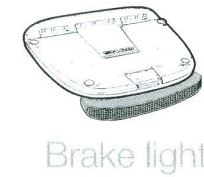

Accessories

SHAD

Learn more about motorcycle luggage systems and saddlebags we have.