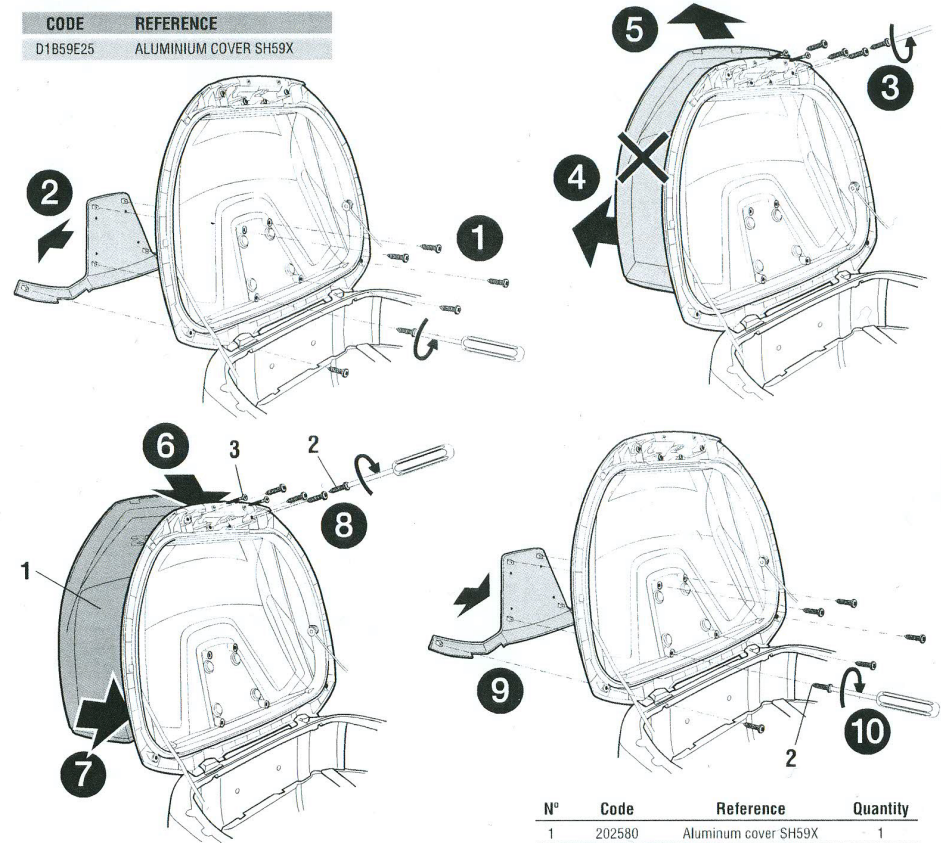

SHAD

SH58X SH59X
Adventure

New EXPANDABLE Concept

Colour cover

| CODE | REFERENCE |
|----------|--------------------------|
| D1B58E06 | CARBON COVER SH58X |
| D1B58E08 | WHITE COVER SH58X |
| D1B58E15 | NEW TITANIUM COVER SH58X |
| D1B58E21 | BLACK METAL COVER SH58X |

| N° | Code | Reference | Quantity |
|----|------------|--------------------|----------|
| 1 | 202908/... | Colour cover SH58X | 1 |
| 2 | 304253 | Screw Ø4x13 PT | 6 |

INSPIRED IN BARCELONA®

Aluminium cover

| CODE | REFERENCE |
|----------|-----------------------|
| D1B59E25 | ALUMINIUM COVER SH59X |

| N° | Code | Reference | Quantity |
|----|--------|-------------------------|----------|
| 1 | 202580 | Aluminum cover SH59X | 1 |
| 2 | 304253 | Screw Ø4x13 PT | 10 |
| 3 | 304409 | Screw Ø3'6x14 PT 40° PH | 2 |