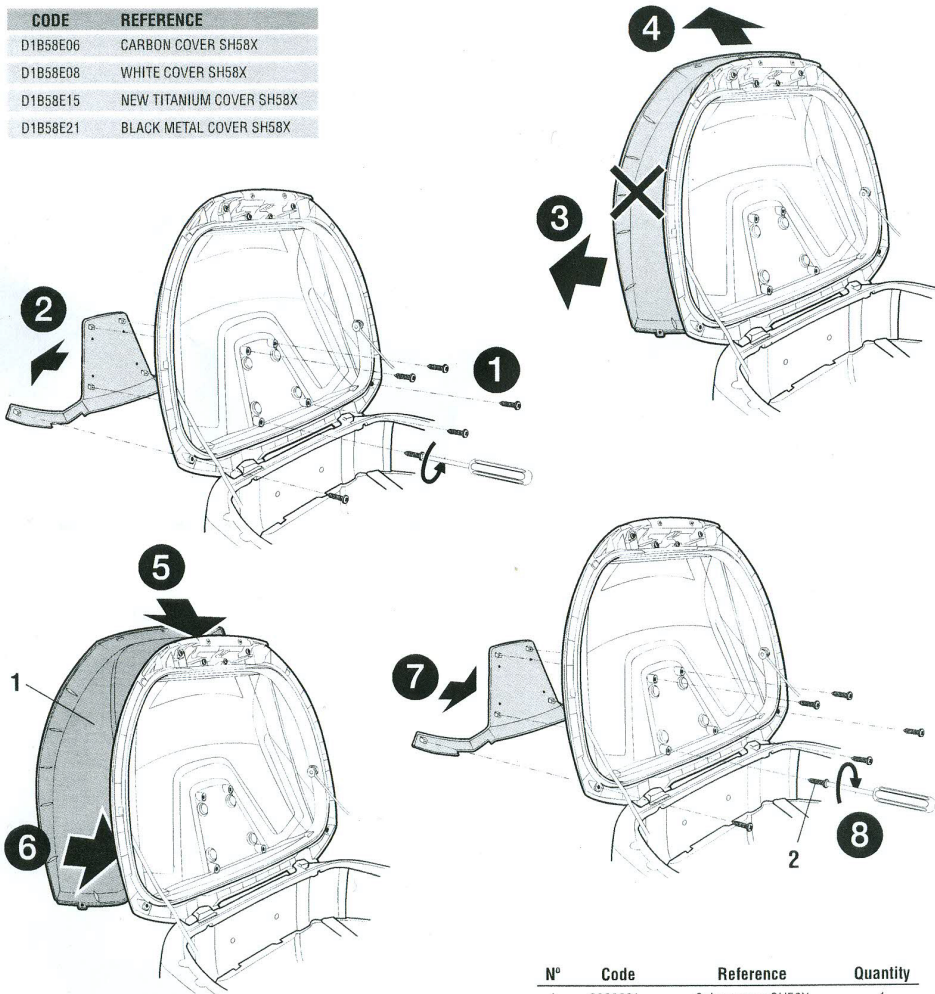

SHAD

SH58X SH59X
Adventure

New EXPANDABLE Concept

Colour cover

| CODE | REFERENCE |
|----------|--------------------------|
| D1B58E06 | CARBON COVER SH58X |
| D1B58E08 | WHITE COVER SH58X |
| D1B58E15 | NEW TITANIUM COVER SH58X |
| D1B58E21 | BLACK METAL COVER SH58X |

| N° | Code | Reference | Quantity |
|----|------------|--------------------|----------|
| 1 | 202908/... | Colour cover SH58X | 1 |
| 2 | 304253 | Screw Ø4x13 PT | 6 |

INSPIRED IN BARCELONA®

Aluminium cover