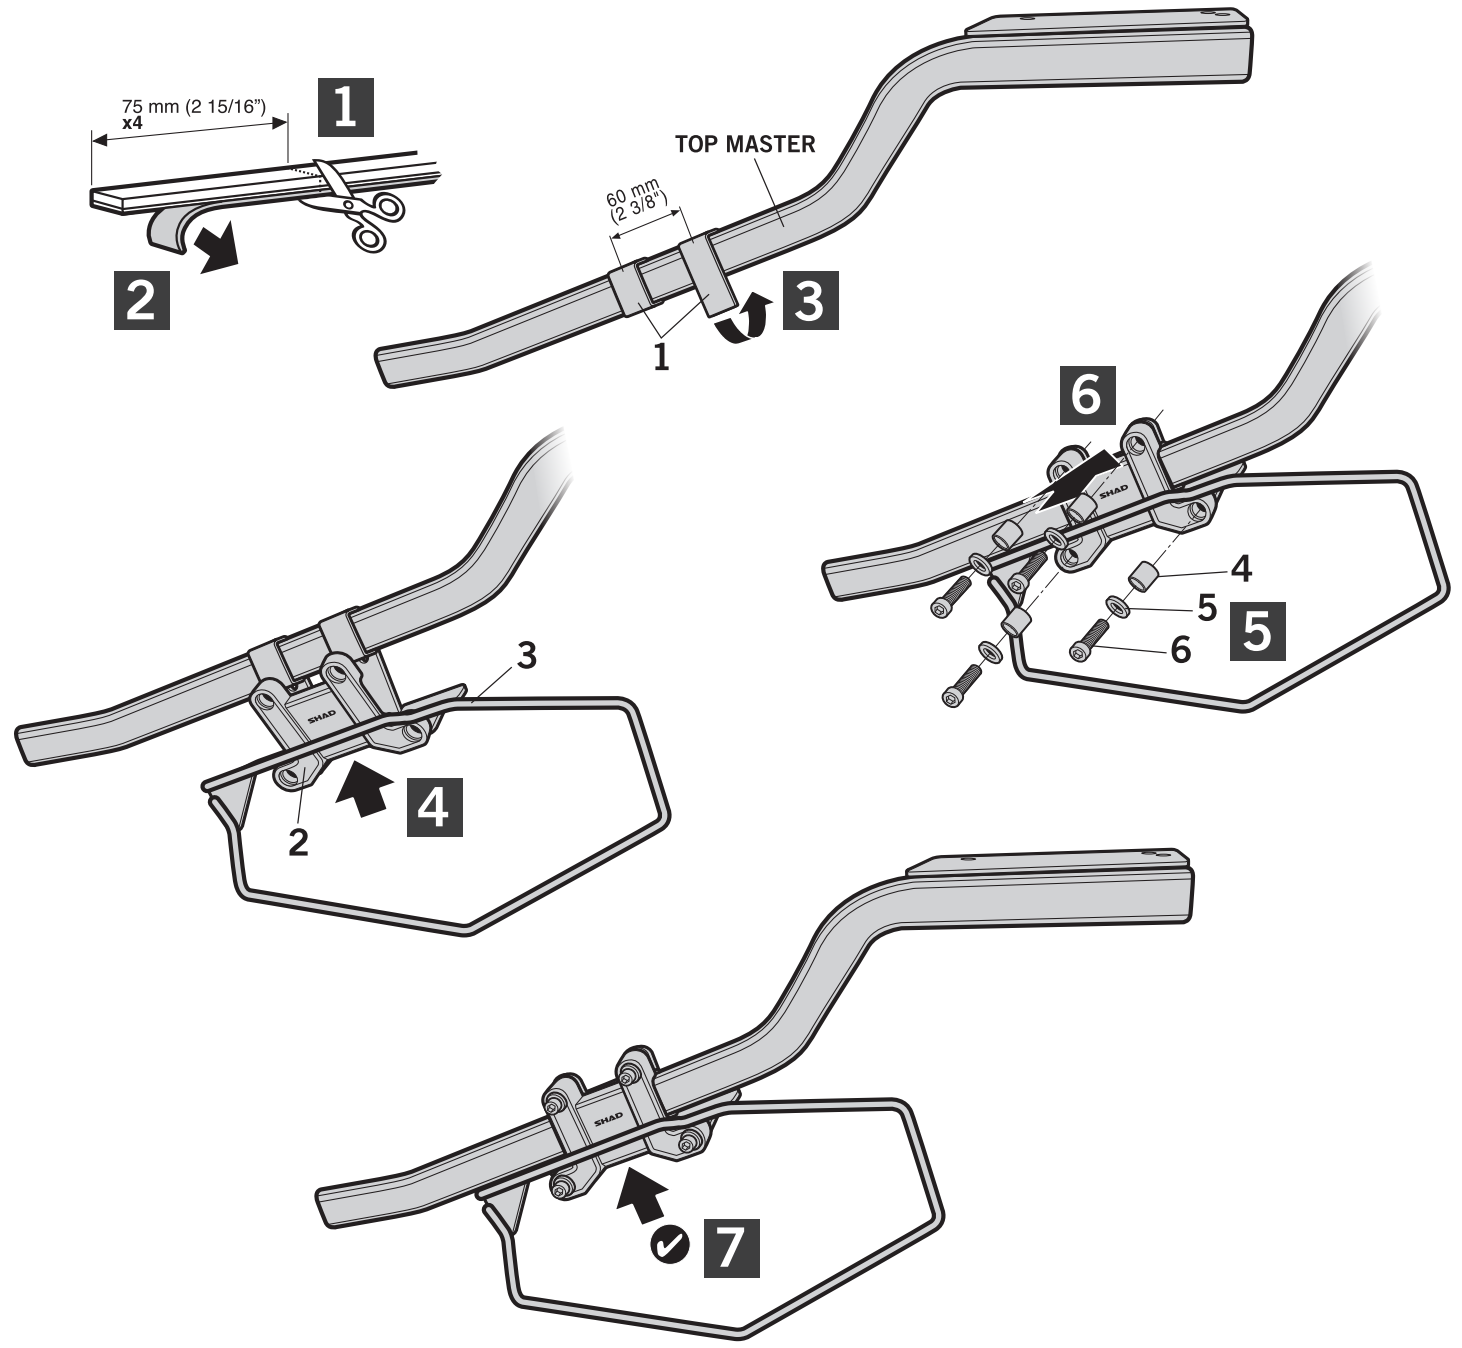

SHAD

SIDE BAG HOLDER '15

FOR SHAD TOP MASTER

D0SS5SE

! WARNING!

GB
Do not fully tighten the screws until the top master is correctly attached and aligned.

Find out more about luggage systems & saddlebags we have.