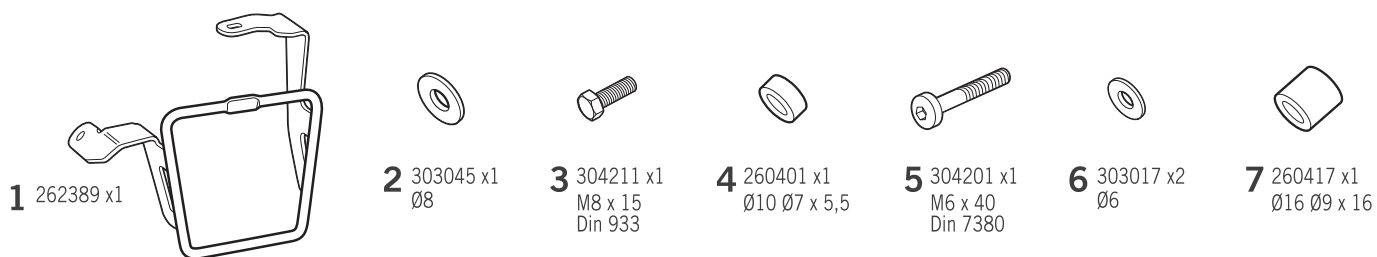

## DUCATI SCRAMBLER 800 icon/classic '18-'19

KIT CAFE RACER D0SC88SR