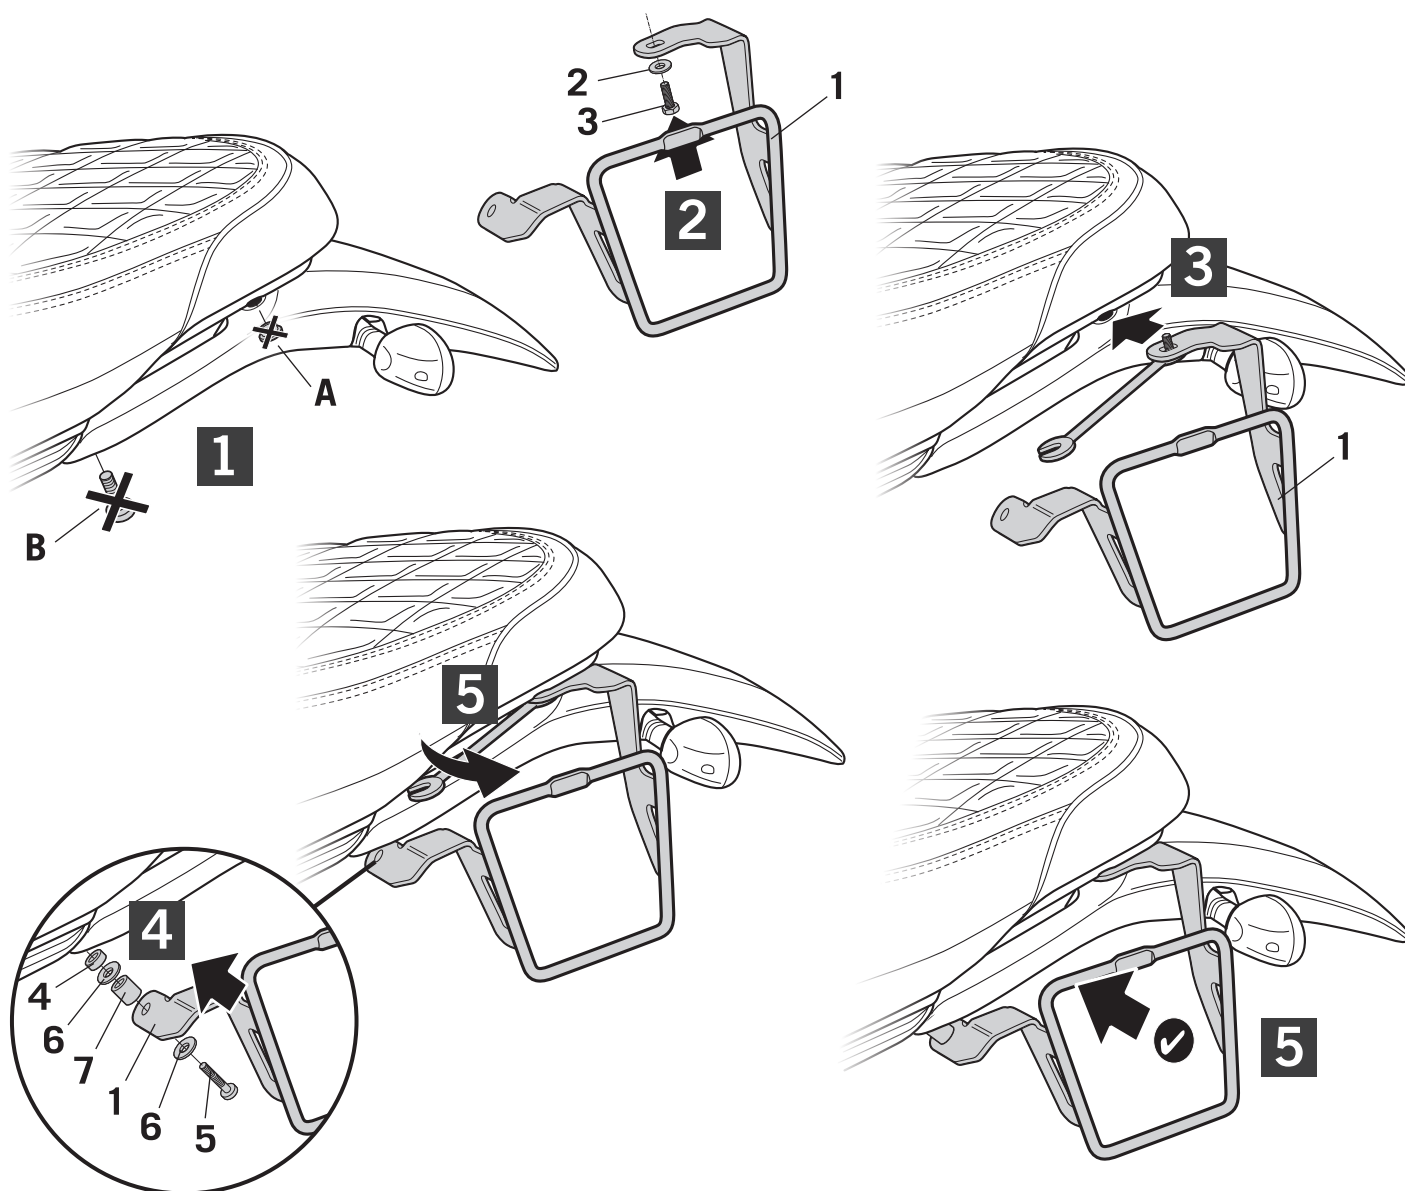

# SHAD

## DUCATI SCRAMBLER 800 icon/classic '18-'19

KIT CAFE RACER D0SC88SR

### ! WARNING!

**(GB)**  
Do not fully tighten the screws until it is ensured that the KIT is correctly attached and aligned.

IMPORTANT: Based on European models.

Discover other motorcycle luggage systems and saddlebags on our website.