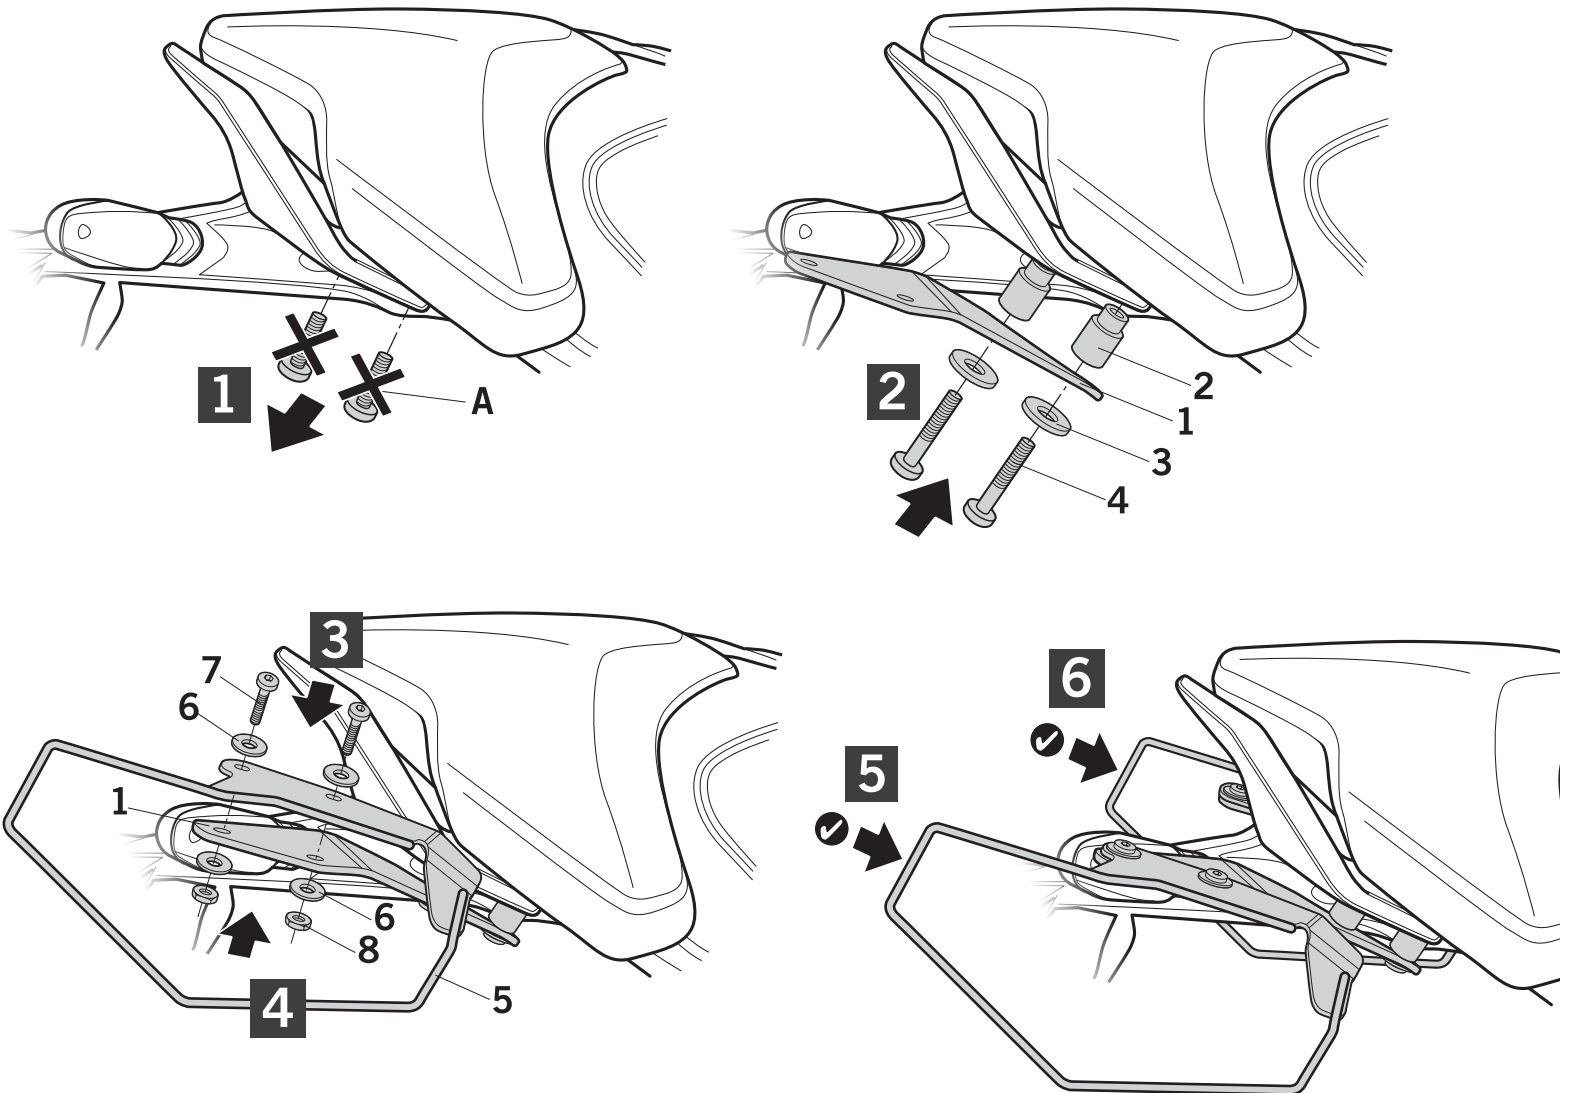

SHAD

DUCATI MONSTER 821 '17 SIDE BAG HOLDER DOMN87SE

⚠ WARNING!

GB

Do not fully tighten
the screws until it is
ensured that the KIT
is correctly attached
and aligned.

IMPORTANT: Based on European models.

Discover other motorcycle luggage systems and saddlebags on our website.