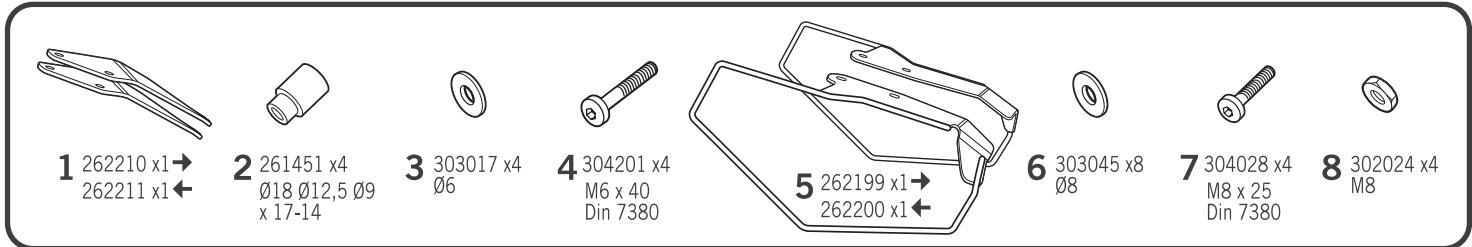

SHAD

DUCATI MONSTER 821 '17 SIDE BAG HOLDER DOMN87SE

⚠ WARNING!

GB

Do not fully tighten
the screws until it is
ensured that the KIT
is correctly attached
and aligned.

IMPORTANT: Based on European models.

Discover other motorcycle luggage systems and saddlebags on our website.