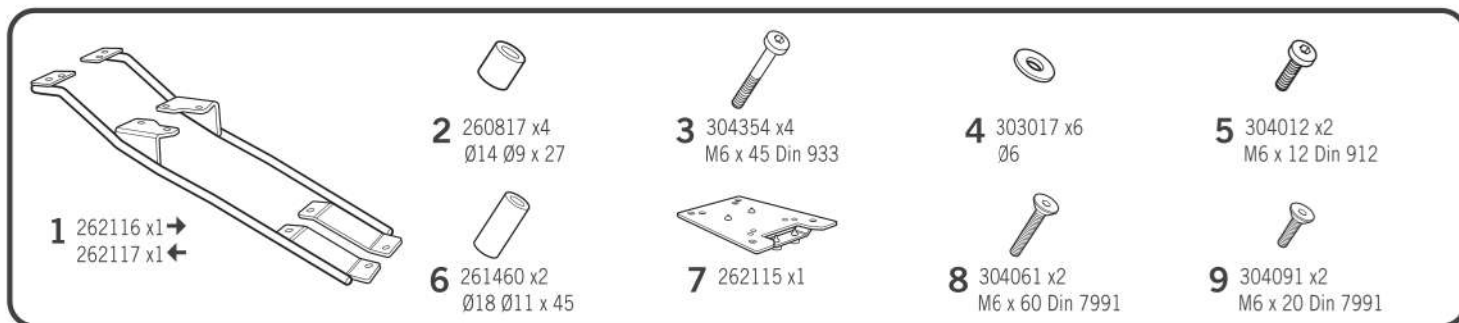

SHAD

DUCATI MULTISTRADA 1200 '17 KIT TOP DOML17ST

! WARNING!

GB

Do not fully tighten the screws until it is ensured that the KIT is correctly attached and aligned.

ATTENTION: For a full equip assembly, mount the 3P System after the top master.