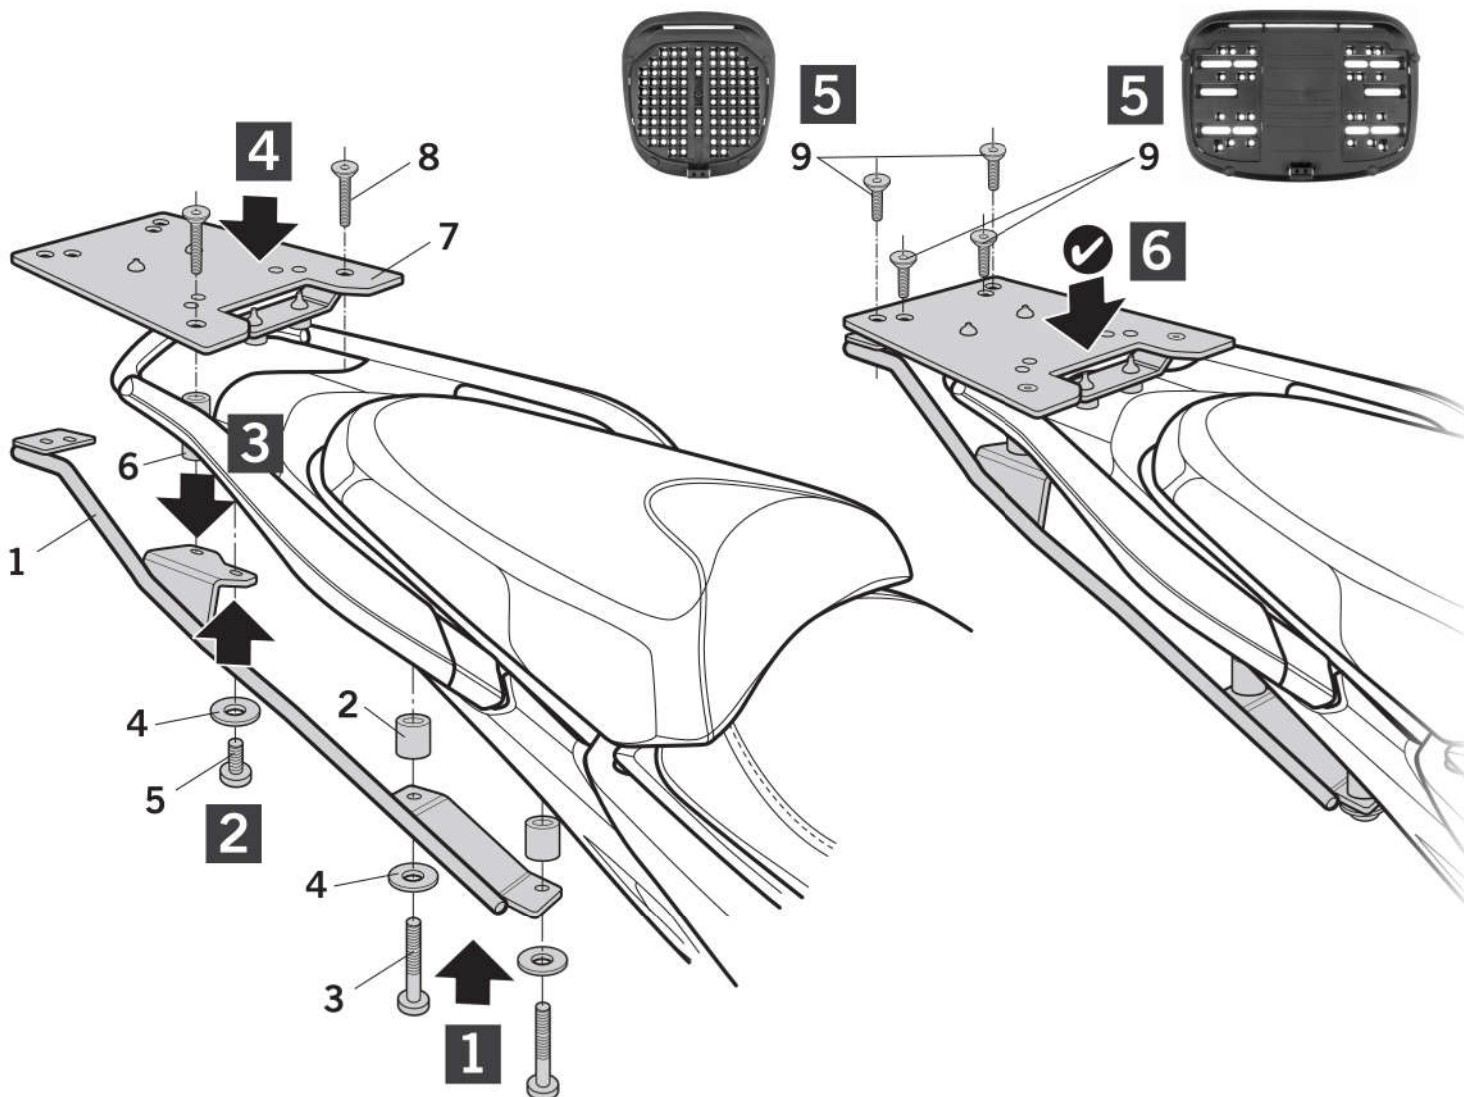

SHAD

DUCATI MULTISTRADA 1200 '17 KIT TOP DOML17ST

! WARNING!

GB

Do not fully tighten the screws until it is ensured that the KIT is correctly attached and aligned.

ATTENTION: For a full equip assembly, mount the 3P System after the top master.