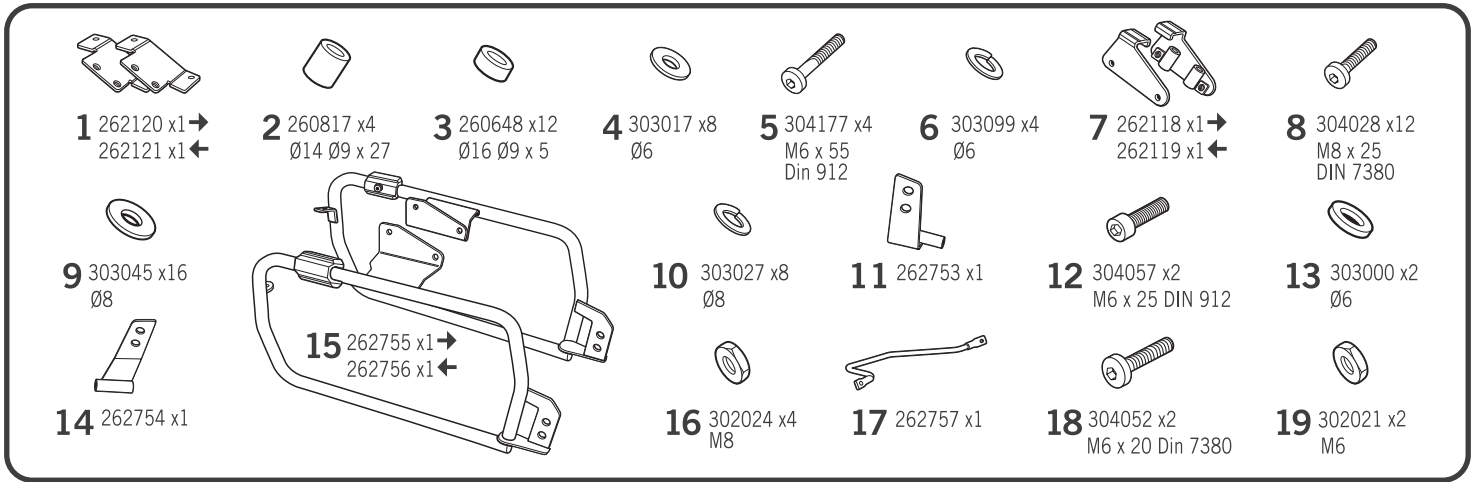

# SHAD

DUCATI MULTISTRADA  
950/950S/1200/1260 '16-'21

**4P**  
SYSTEM

DESIGNED IN  
BARCELONA

DOML104P

## WARNING!

**GB** Do not fully tighten the screws until it is ensured that the KIT is correctly attached and aligned.

**ATTENTION:** For a full equip assembly, mount the 4p system after the top master.

# SHAD

DUCATI MULTISTRADA  
950/950S/1200/1260 '16-'21  
D0ML104P

TOP MASTER  
+  
4P SYSTEM

Learn more about motorcycle luggage systems and saddlebags we have.