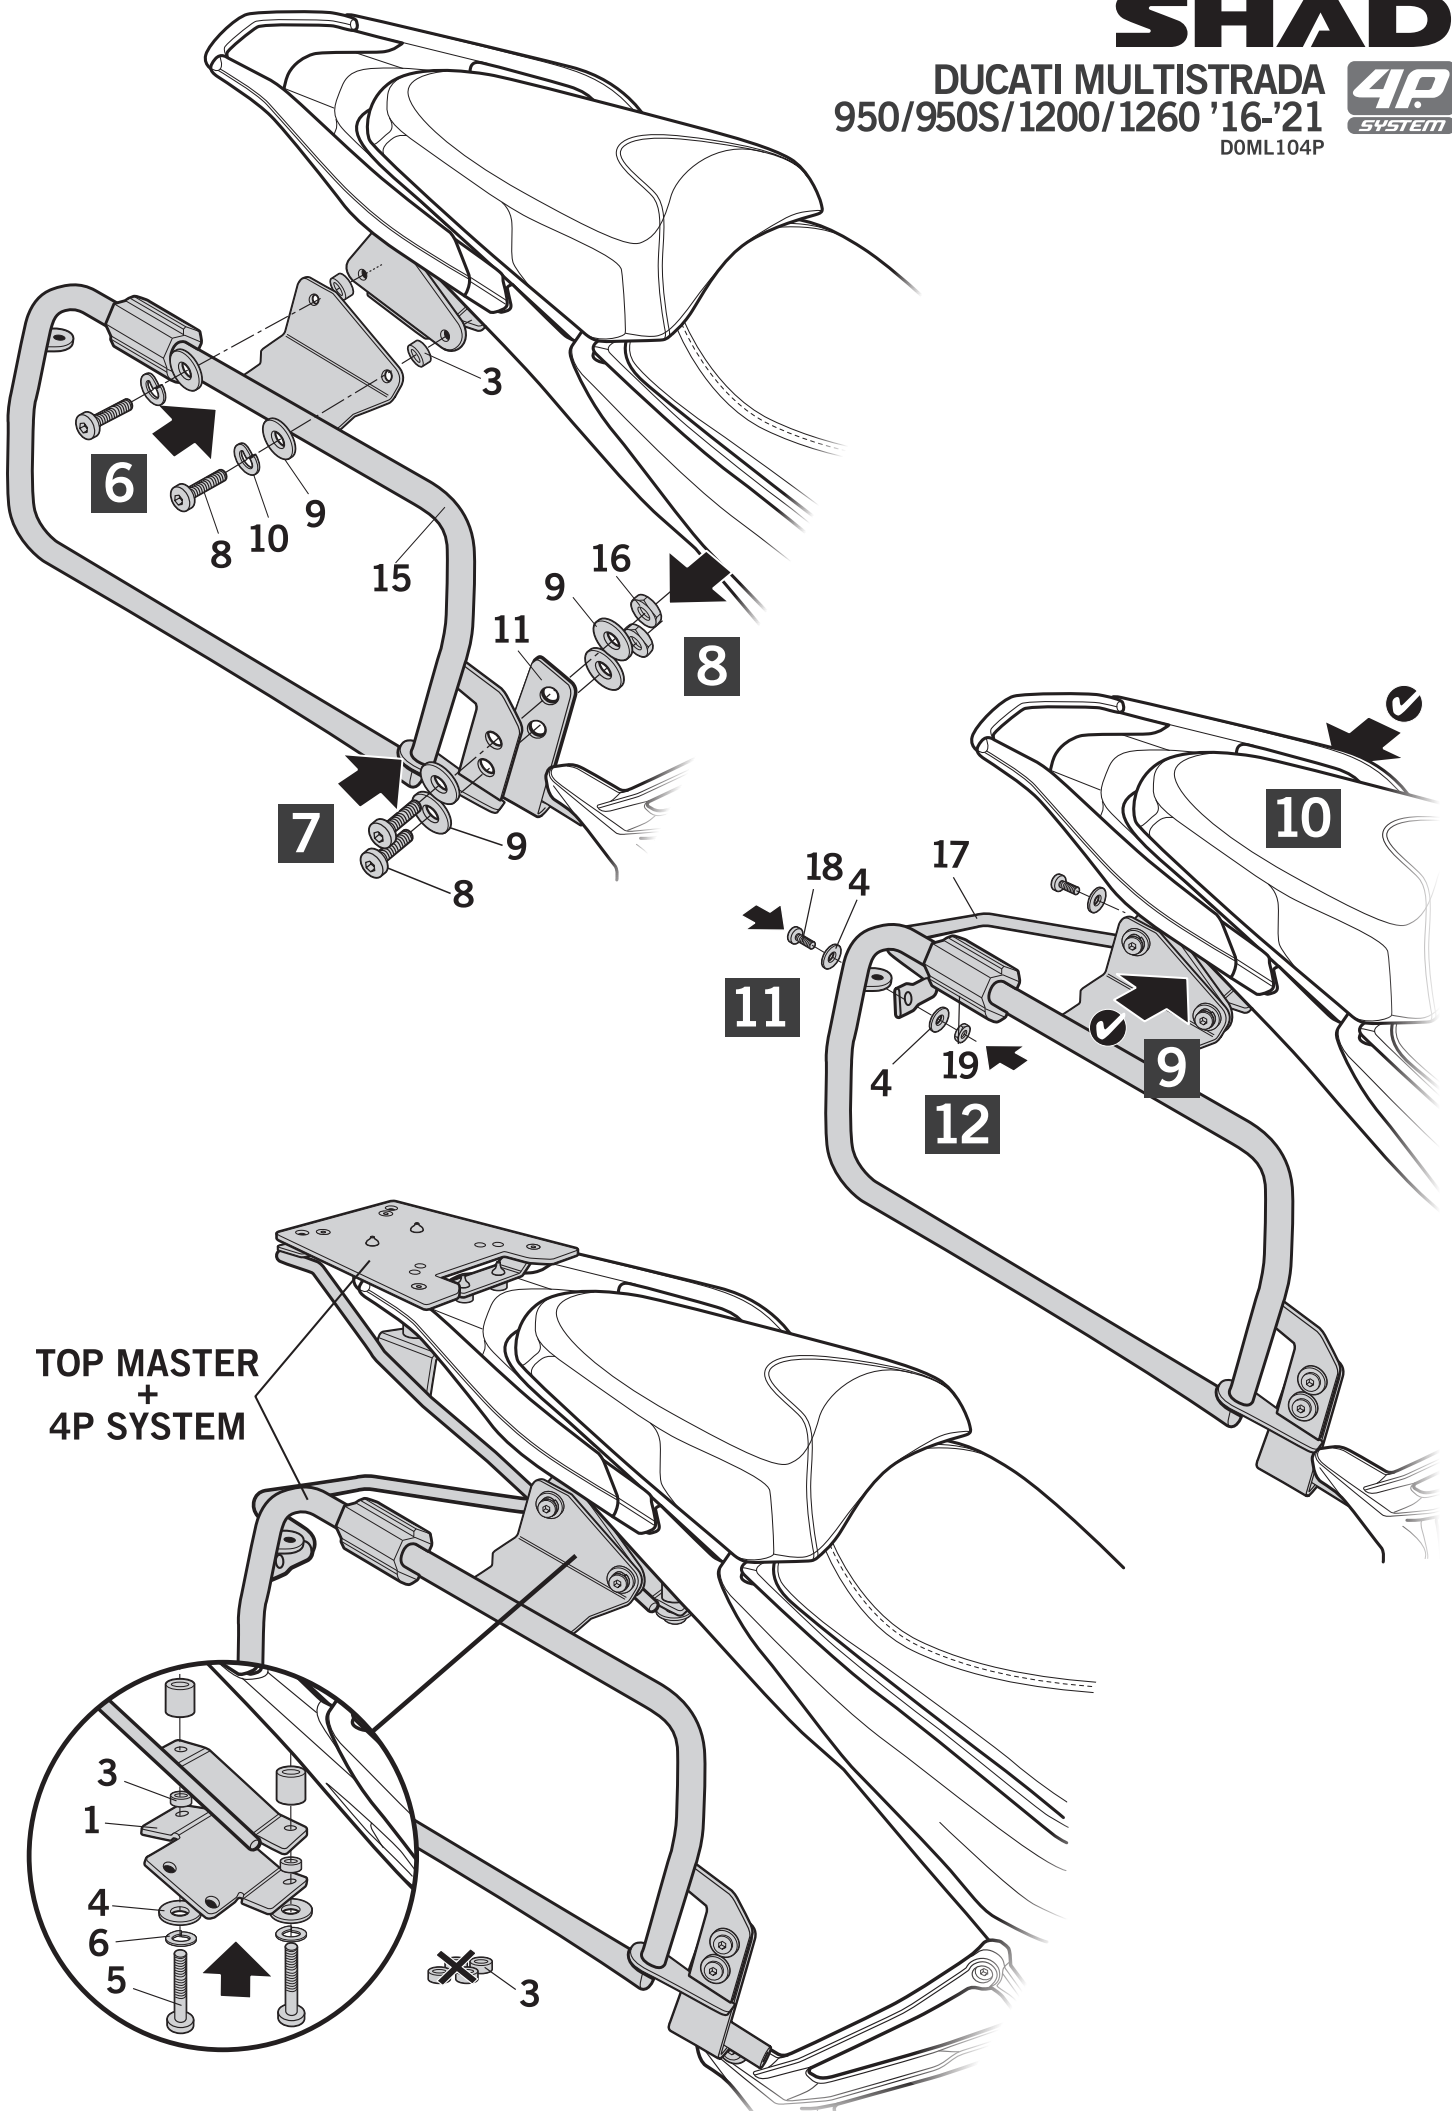

# SHAD

DUCATI MULTISTRADA  
950/950S/1200/1260 '16-'21

**4P**  
SYSTEM

DESIGNED IN  
BARCELONA

DOML104P

## WARNING!

**GB** Do not fully tighten the screws until it is ensured that the KIT is correctly attached and aligned.

**ATTENTION:** For a full equip assembly, mount the 4p system after the top master.

# SHAD

DUCATI MULTISTRADA  
950/950S/1200/1260 '16-'21  
D0ML104P

TOP MASTER  
+  
4P SYSTEM

Learn more about motorcycle luggage systems and saddlebags we have.