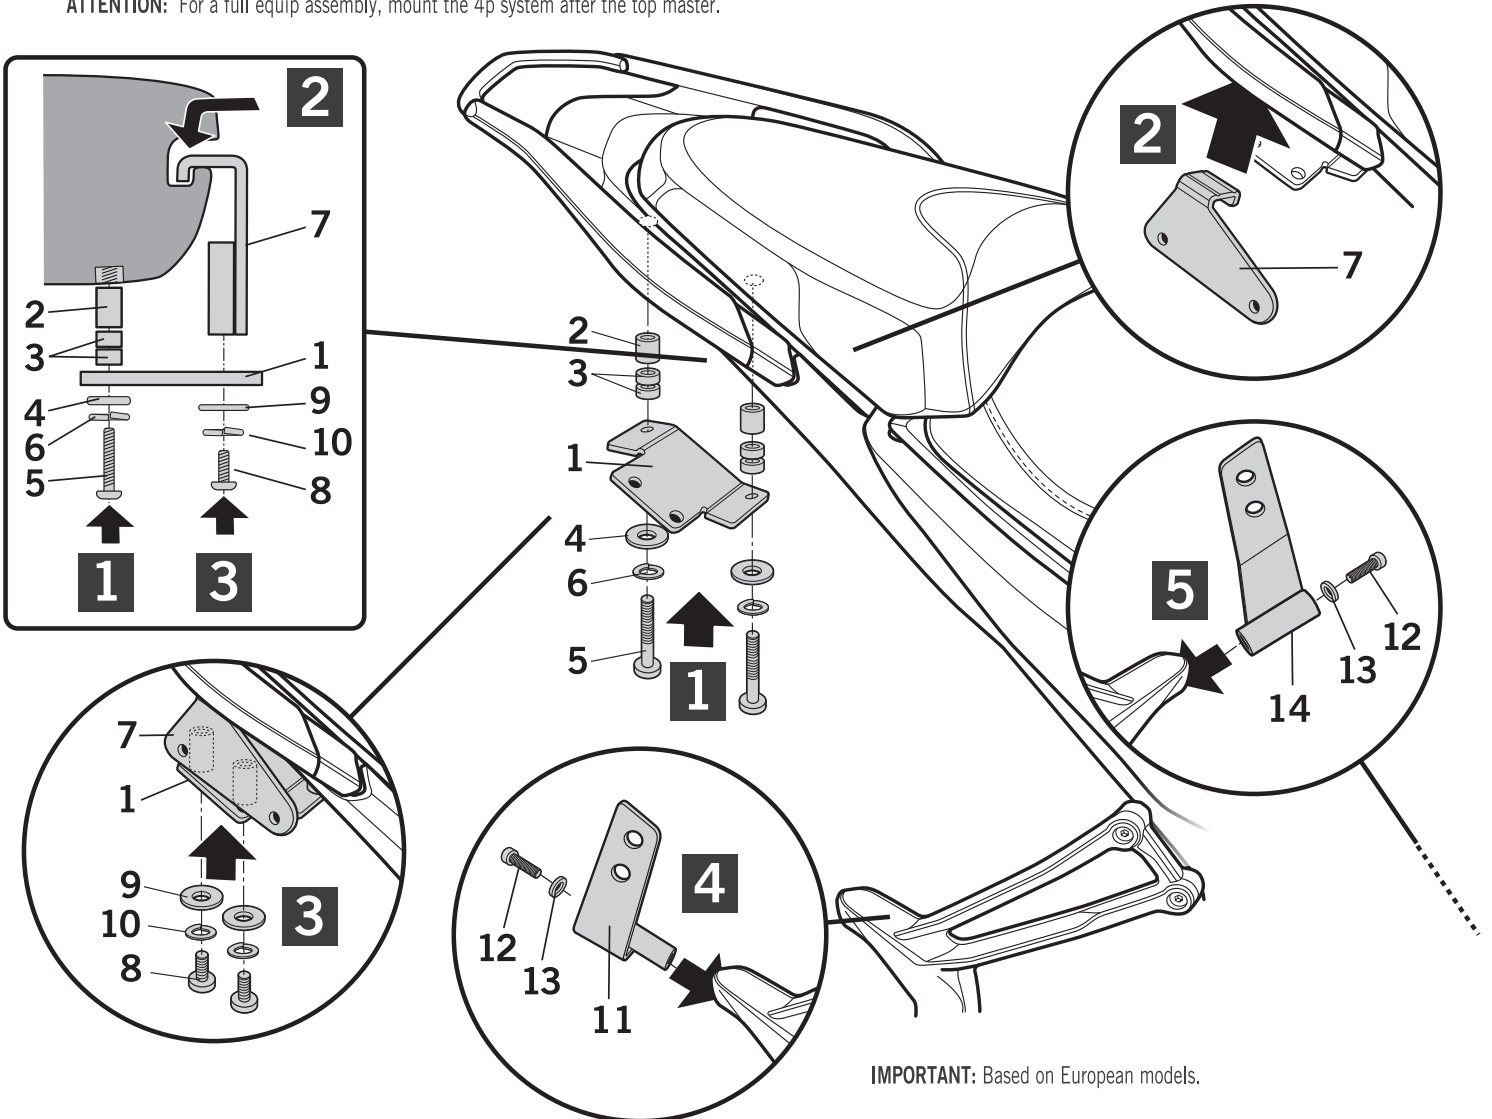

# SHAD

DUCATI MULTISTRADA  
950/950S/1200/1260 '16-'21

**4P**  
SYSTEM

DESIGNED IN  
BARCELONA

DOML104P

## WARNING!

**GB** Do not fully tighten the screws until it is ensured that the KIT is correctly attached and aligned.

**ATTENTION:** For a full equip assembly, mount the 4p system after the top master.

# SHAD

DUCATI MULTISTRADA  
950/950S/1200/1260 '16-'21  
D0ML104P

TOP MASTER  
+  
4P SYSTEM

Learn more about motorcycle luggage systems and saddlebags we have.