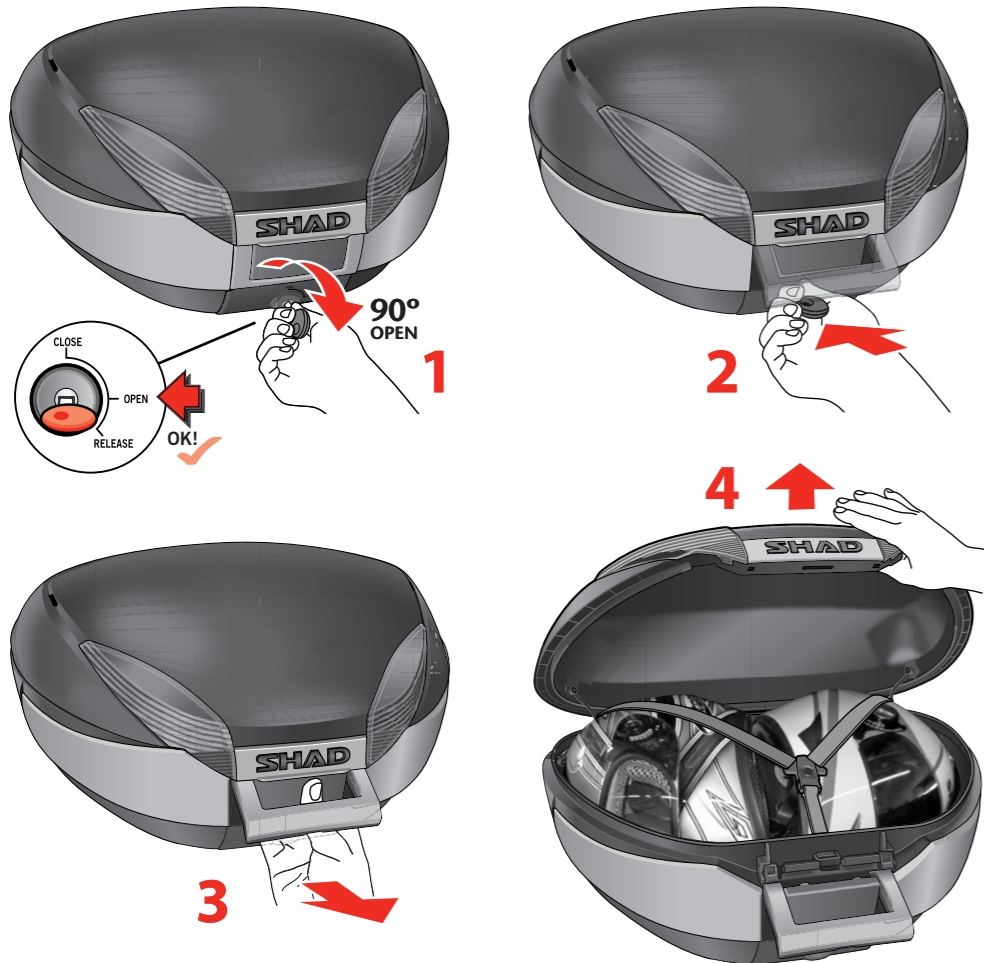

CLOSED

RELEASE

SHAD SH48

LIGHT KIT

Verify that breaklight does not interfere with the light system of the motorcycle.
The Light Kit has to be assembled according to the current European directive.

Number	Reference	Quantity
1	200890 (KIT LIGHT)	1
2	304127 (Screw M3'5x13 DIN7982)	1
3	200851 (Plastic bridles)	3
4	304017 (Screw M5x16 DIN7985)	2
5	305058 (Rapid Nut TRT-M5-1)	2

SHAD

SH48

MOTOR CASES

SHAD

GB *SHAD will not hold responsibility for damages caused by an incorrect assembly or adjustment carried out by unqualified personnel.

COVER PLATE (OPTIONAL ACCESSORY)

Number	Reference	Quantity
1	D1B48EP... (colors)	1
2	304127 (Screw 3'5x13 DIN7982)	2

ASSEMBLY CASE SUPPORT

Note: Consult accessories with your distributor.
(*) It can only be used on the Top or Full master.
(**) Included in the specific support.

OPEN

BACKREST (OPTIONAL ACCESSORY)

Number	Reference	Quantity
1	DORI4810 (BACKREST LID)	1
2	DORI4820 (BACKREST BASE)	1
3	305058 (Rapid Nut TRT-M5-1)	4
4	304191 (Screw M5x16 DIN965)	4
5	200314 (Plastic washer)	4

TECHNICAL DETAILS

<p>Maximum Load: 8</p>  <p>MAXIMUM LOAD</p>	<p>2 full face helmets</p>  <p>CAPACITY</p>	<p>Optional backrest as an accessory</p>   <p>ACCESSORY BACKREST</p>	<p>Optional brake light as an accessory</p>   <p>ACCESSORY BRAKE LIGHT</p>	<p>D1B48PA platea included</p>   <p>PLATE</p>
 <p>Smart Lock System</p>  <p>SMART LOCK SYSTEM</p>	<p>Optional inner bag as an accessory</p>  <p>ACCESSORY INNER BAG</p>	<p>Impact Resistant</p>  <p>IMPACT RESISTANT</p>	<p>Designed in Barcelona</p>  <p>DESIGNED IN BARCELONA</p>	<p>Waterproof Sealing System</p>  <p>WATERPROOF</p>
 <p>Optional upper rack as an accessory</p>  <p>ACCESSORY UPPER RACK</p>	<p>Width: 61 / Height: 31 / Depth: 46</p>  <p>MEASUREMENTS</p>			