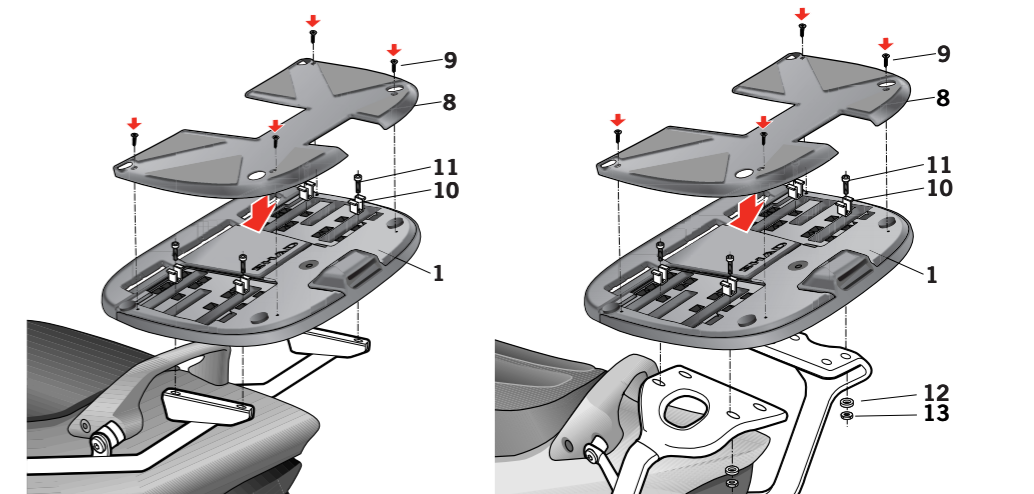

SHAD

SH48

MOTOR CASES

SHAD

GB *SHAD will not hold responsibility for damages caused by an incorrect assembly or adjustment carried out by unqualified personnel.

COVER PLATE (OPTIONAL ACCESSORY)

Number	Reference	Quantity
1	D1B48EP... (colors)	1
2	304127 (Screw 3'5x13 DIN7982)	2

ASSEMBLY CASE SUPPORT

Note: Consult accessories with your distributor.
(*) It can only be used on the Top or Full master.
(**) Included in the specific support.

OPEN

BACKREST (OPTIONAL ACCESSORY)

Number	Reference	Quantity
1	DORI4810 (BACKREST LID)	1
2	DORI4820 (BACKREST BASE)	1
3	305058 (Rapid Nut TRT-M5-1)	4
4	304191 (Screw M5x16 DIN965)	4
5	200314 (Plastic washer)	4

Number	Reference	Quantity	Number	Reference	Quantity	Number	Reference	Quantity
1	201834 (Support piece)	1	6	302021 (M6 Nut M6 DIN 985)	4	11	304074 (Screw M8x20 DIN 912) **	4
2	201049 (Bridle)	4	7	304058 (Screw M6x30 DIN 965)	4	12	303020 (Ø8 Washer fs M8 DIN 125 A) **	4
3	304144 (Screw M6x40 DIN 965)	4	8	201835 (Cover support piece)	1	13	302024 (Nut M8 DIN 985) **	4
4	200713/2 (Plastic bridle)	4	9	304127 (Screw Ø3'5x13 DIN 7982)	4			
5	303000 (Ø6 Washer fs M6 DIN 125 A)	4	10	201504 (Metal piece) *	4			

TECHNICAL DETAILS

<p>Maximum Load: 8</p>  <p>MAXIMUM LOAD</p>	<p>2 full face helmets</p>  <p>CAPACITY</p>	<p>Optional backrest as an accessory</p>   <p>ACCESSORY BACKREST</p>	<p>Optional brake light as an accessory</p>   <p>ACCESSORY BRAKE LIGHT</p>	<p>D1B48PA platea included</p>   <p>PLATE</p>
 <p>Smart Lock System</p>  <p>SMART LOCK SYSTEM</p>	<p>Optional inner bag as an accessory</p>  <p>ACCESSORY INNER BAG</p>	<p>Impact Resistant</p>  <p>IMPACT RESISTANT</p>	<p>Designed in Barcelona</p>  <p>DESIGNED IN BARCELONA</p>	<p>Waterproof Sealing System</p>  <p>WATERPROOF</p>
 <p>Optional upper rack as an accessory</p>  <p>ACCESSORY UPPER RACK</p>	<p>Width: 61 / Height: 31 / Depth: 46</p>  <p>MEASUREMENTS</p>			