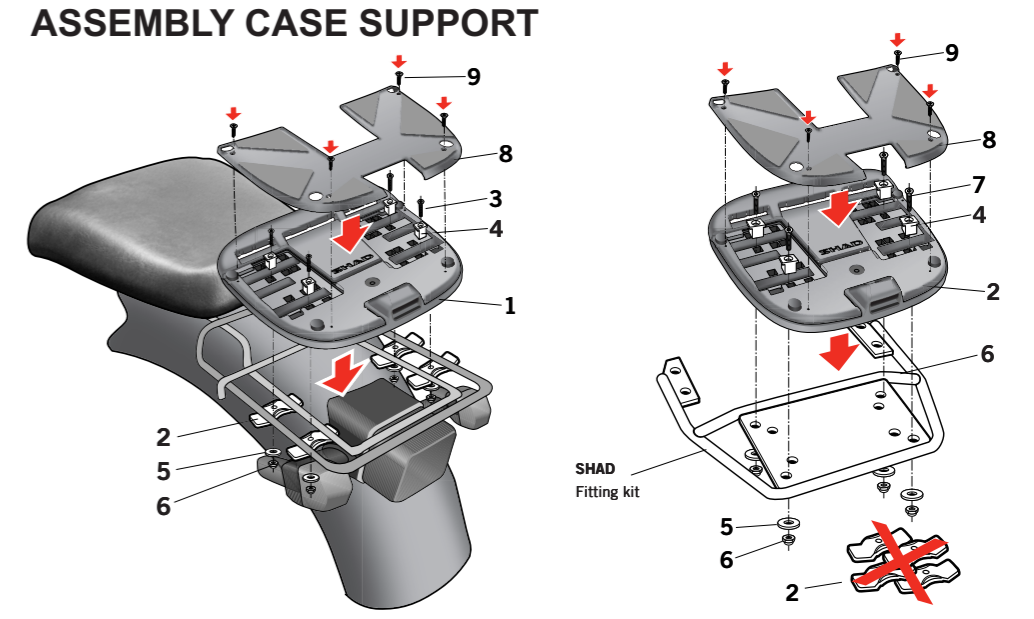

CLOSED

RELEASE

SHAD SH48

LIGHT KIT

Verify that breaklight does not interfere with the light system of the motorcycle.
The Light Kit has to be assembled according to the current European directive.

Number	Reference	Quantity
1	200890 (KIT LIGHT)	1
2	304127 (Screw M3'5x13 DIN7982)	1
3	200851 (Plastic bridles)	3
4	304017 (Screw M5x16 DIN7985)	2
5	305058 (Rapid Nut TRT-M5-1)	2

SHAD

SH48

MOTOR CASES

SHAD

GB *SHAD will not hold responsibility for damages caused by an incorrect assembly or adjustment carried out by unqualified personnel.

COVER PLATE (OPTIONAL ACCESSORY)

Number	Reference	Quantity
1	D1B48EP... (colors)	1
2	304127 (Screw 3'5x13 DIN7982)	2

ASSEMBLY CASE SUPPORT

Note: Consult accessories with your distributor.
(*) It can only be used on the Top or Full master.
(**) Included in the specific support.

OPEN

BACKREST (OPTIONAL ACCESSORY)

Number	Reference	Quantity
1	DORI4810 (BACKREST LID)	1
2	DORI4820 (BACKREST BASE)	1
3	305058 (Rapid Nut TRT-M5-1)	4
4	304191 (Screw M5x16 DIN965)	4
5	200314 (Plastic washer)	4