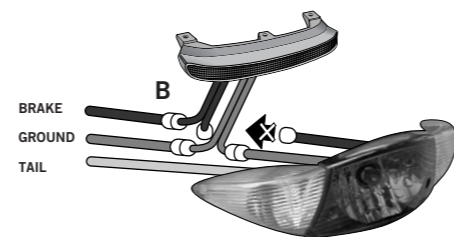

CLOSED

RELEASE

SHAD SH48

LIGHT KIT

Verify that breaklight does not interfere with the light system of the motorcycle.
The Light Kit has to be assembled according to the current European directive.

Number	Reference	Quantity
1	200890 (KIT LIGHT)	1
2	304127 (Screw M3'5x13 DIN7982)	1
3	200851 (Plastic bridles)	3
4	304017 (Screw M5x16 DIN7985)	2
5	305058 (Rapid Nut TRT-M5-1)	2

SHAD

SH48

MOTOR CASES

SHAD

GB *SHAD will not hold responsibility for damages caused by an incorrect assembly or adjustment carried out by unqualified personnel.

COVER PLATE (OPTIONAL ACCESSORY)

Number	Reference	Quantity
1	D1B48EP... (colors)	1
2	304127 (Screw 3'5x13 DIN7982)	2

ASSEMBLY CASE SUPPORT

Note: Consult accessories with your distributor.
(*) It can only be used on the Top or Full master.
(**) Included in the specific support.

OPEN

BACKREST (OPTIONAL ACCESSORY)

Number	Reference	Quantity
1	DORI4810 (BACKREST LID)	1
2	DORI4820 (BACKREST BASE)	1
3	305058 (Rapid Nut TRT-M5-1)	4
4	304191 (Screw M5x16 DIN965)	4
5	200314 (Plastic washer)	4