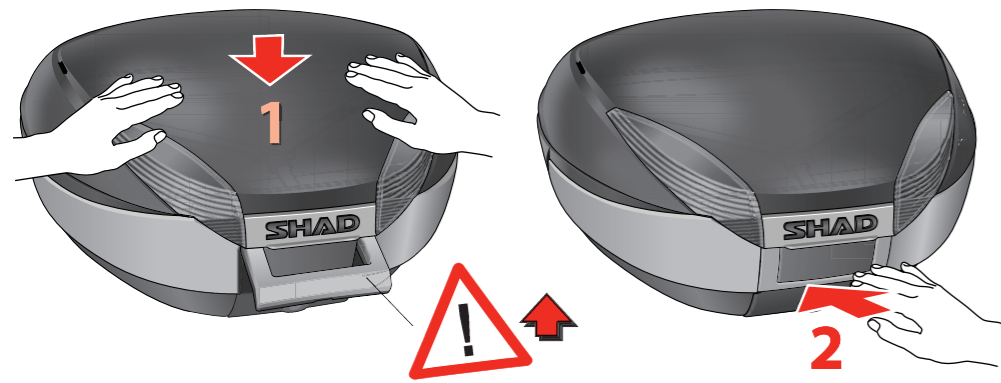

CLOSED

RELEASE

SHAD SH48

LIGHT KIT

Verify that breaklight does not interfere with the light system of the motorcycle.
The Light Kit has to be assembled according to the current European directive.

Number	Reference	Quantity
1	200890 (KIT LIGHT)	1
2	304127 (Screw M3'5x13 DIN7982)	1
3	200851 (Plastic bridles)	3
4	304017 (Screw M5x16 DIN7985)	2
5	305058 (Rapid Nut TRT-M5-1)	2

SHAD

SH48

MOTOR CASES

SHAD

GB *SHAD will not hold responsibility for damages caused by an incorrect assembly or adjustment carried out by unqualified personnel.

COVER PLATE (OPTIONAL ACCESSORY)

Number	Reference	Quantity
1	D1B48EP... (colors)	1
2	304127 (Screw 3'5x13 DIN7982)	2