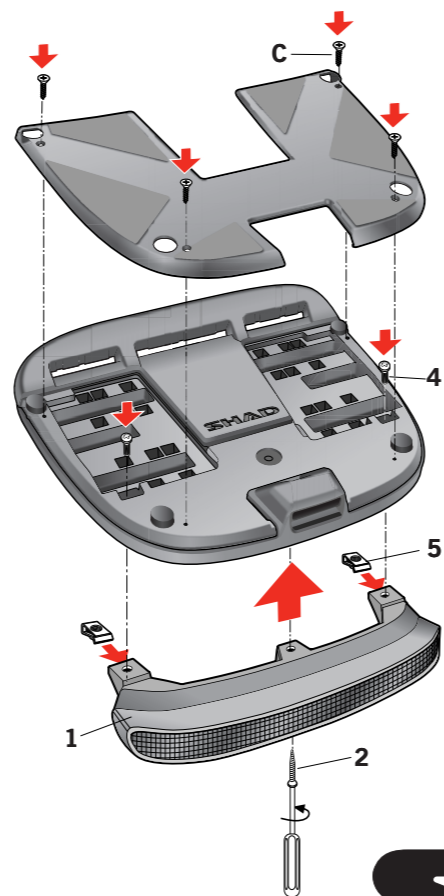

CLOSED

RELEASE

SHAD SH48

LIGHT KIT

Verify that breaklight does not interfere with the light system of the motorcycle.
The Light Kit has to be assembled according to the current European directive.

Number	Reference	Quantity
1	200890 (KIT LIGHT)	1
2	304127 (Screw M3'5x13 DIN7982)	1
3	200851 (Plastic bridles)	3
4	304017 (Screw M5x16 DIN7985)	2
5	305058 (Rapid Nut TRT-M5-1)	2

SHAD

SH48

MOTOR CASES

SHAD

GB *SHAD will not hold responsibility for damages caused by an incorrect assembly or adjustment carried out by unqualified personnel.

COVER PLATE (OPTIONAL ACCESSORY)

Number	Reference	Quantity
1	D1B48EP... (colors)	1
2	304127 (Screw 3'5x13 DIN7982)	2

ASSEMBLY CASE SUPPORT

Note: Consult accessories with your distributor.
(*) It can only be used on the Top or Full master.
(**) Included in the specific support.

OPEN

BACKREST (OPTIONAL ACCESSORY)

Number	Reference	Quantity
1	DORI4810 (BACKREST LID)	1
2	DORI4820 (BACKREST BASE)	1
3	305058 (Rapid Nut TRT-M5-1)	4
4	304191 (Screw M5x16 DIN965)	4
5	200314 (Plastic washer)	4

Number	Reference	Quantity	Number	Reference	Quantity	Number	Reference	Quantity
1	201834 (Support piece)	1	6	302021 (M6 Nut M6 DIN 985)	4	11	304074 (Screw M8x20 DIN 912) **	4
2	201049 (Bridle)	4	7	304058 (Screw M6x30 DIN 965)	4	12	303020 (Ø8 Washer fs M8 DIN 125 A) **	4
3	304144 (Screw M6x40 DIN 965)	4	8	201835 (Cover support piece)	1	13	302024 (Nut M8 DIN 985) **	4
4	200713/2 (Plastic bridle)	4	9	304127 (Screw Ø3'5x13 DIN 7982)	4			
5	303000 (Ø6 Washer fs M6 DIN 125 A)	4	10	201504 (Metal piece) *	4			