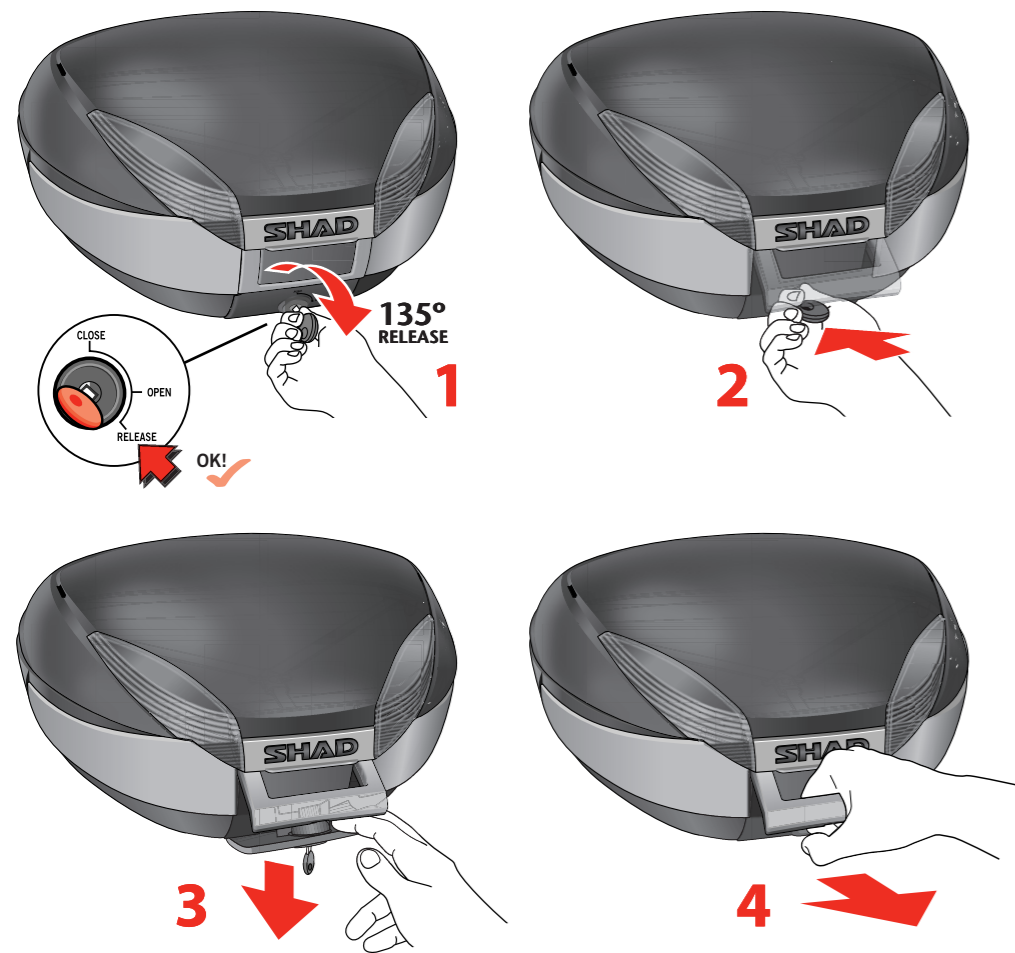

CLOSED

RELEASE

SHAD SH48

LIGHT KIT

Verify that breaklight does not interfere with the light system of the motorcycle.
The Light Kit has to be assembled according to the current European directive.

Number	Reference	Quantity
1	200890 (KIT LIGHT)	1
2	304127 (Screw M3'5x13 DIN7982)	1
3	200851 (Plastic bridles)	3
4	304017 (Screw M5x16 DIN7985)	2
5	305058 (Rapid Nut TRT-M5-1)	2

SHAD

SH48

MOTOR CASES

SHAD

GB *SHAD will not hold responsibility for damages caused by an incorrect assembly or adjustment carried out by unqualified personnel.

COVER PLATE (OPTIONAL ACCESSORY)

Number	Reference	Quantity
1	D1B48EP... (colors)	1
2	304127 (Screw 3'5x13 DIN7982)	2

ASSEMBLY CASE SUPPORT

Note: Consult accessories with your distributor.
(*) It can only be used on the Top or Full master.
(**) Included in the specific support.

OPEN

BACKREST (OPTIONAL ACCESSORY)

Number	Reference	Quantity
1	DORI4810 (BACKREST LID)	1
2	DORI4820 (BACKREST BASE)	1
3	305058 (Rapid Nut TRT-M5-1)	4
4	304191 (Screw M5x16 DIN965)	4
5	200314 (Plastic washer)	4