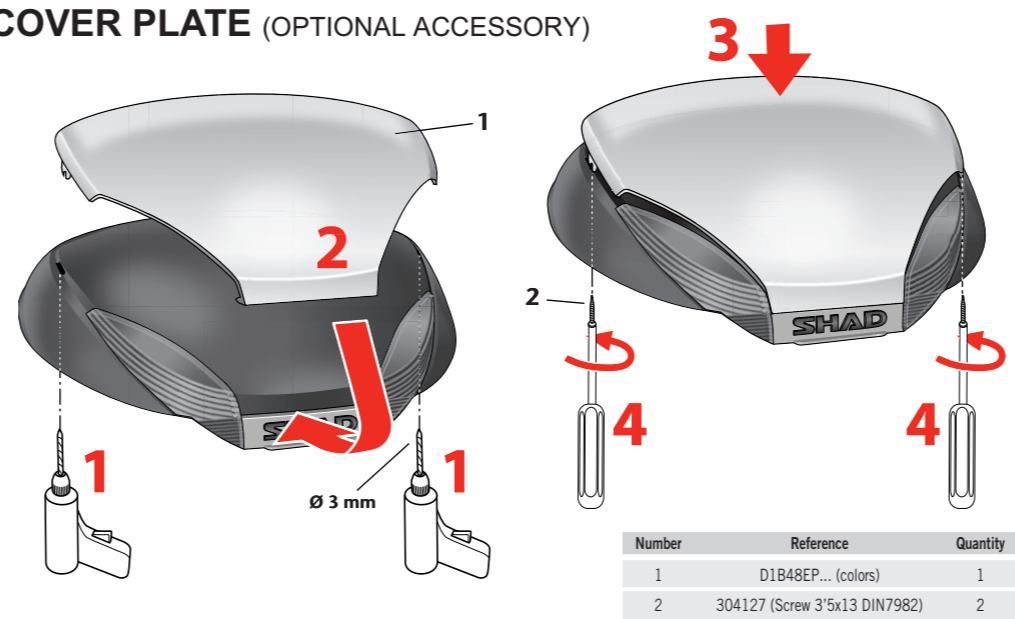

CLOSED

RELEASE

SHAD SH48

LIGHT KIT

Verify that breaklight does not interfere with the light system of the motorcycle.
The Light Kit has to be assembled according to the current European directive.

Number	Reference	Quantity
1	200890 (KIT LIGHT)	1
2	304127 (Screw M3'5x13 DIN7982)	1
3	200851 (Plastic bridles)	3
4	304017 (Screw M5x16 DIN7985)	2
5	305058 (Rapid Nut TRT-M5-1)	2

SHAD

SH48

MOTOR CASES

SHAD

GB *SHAD will not hold responsibility for damages caused by an incorrect assembly or adjustment carried out by unqualified personnel.

COVER PLATE (OPTIONAL ACCESSORY)

Number	Reference	Quantity
1	D1B48EP... (colors)	1
2	304127 (Screw 3'5x13 DIN7982)	2