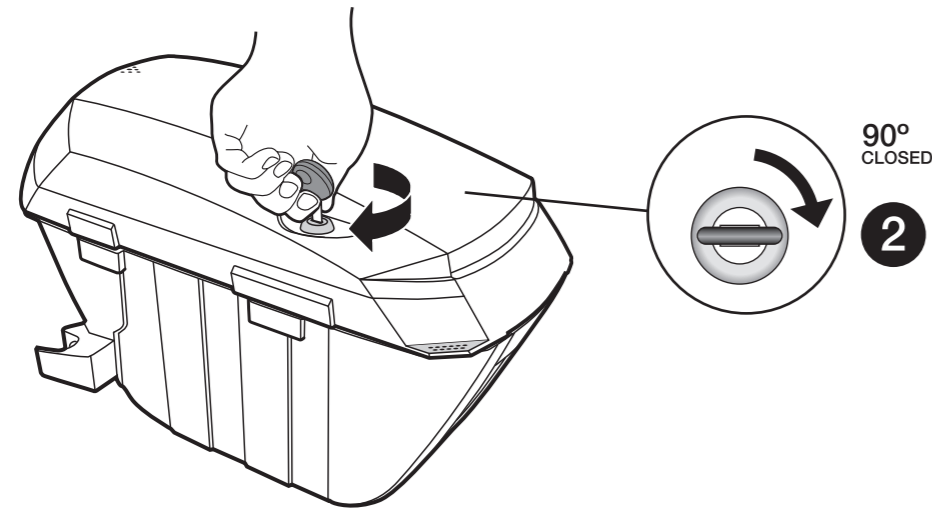

Close

Accessories (Optional)

Colour cover

Other Shad Products

Top & Side Cases

Comfort Seats

Soft Bags

ATV luggage

Find out about other products at www.shad.es

SHAD

SH23
USER MANUAL

INSPIRED IN BARCELONA®

3P SYSTEM change

N°	Code	Reference	Quantity
1	202878	STOPPER END CAP RIGHT	1
2	202879	STOPPER END CAP LEFT	1
3	304386	Screw 4,8x22 black zn DIN 7982	2