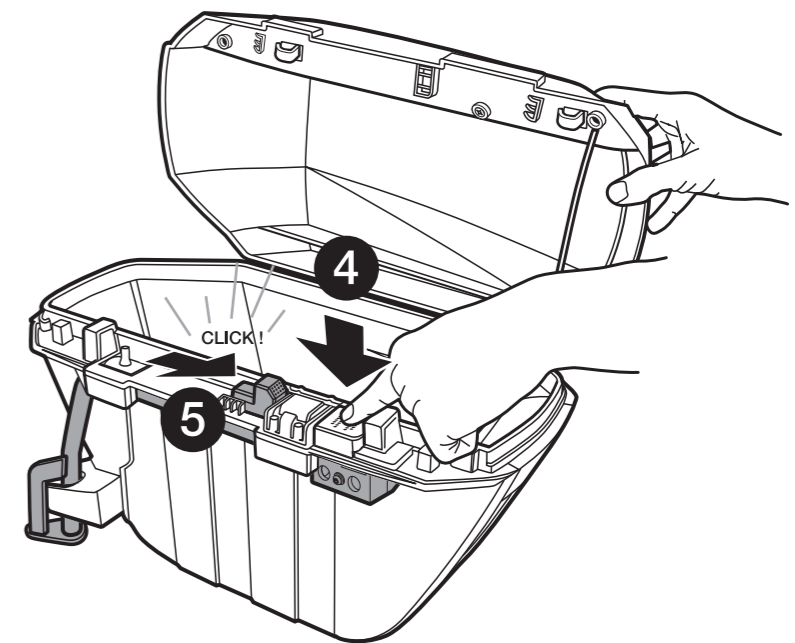

Assembly

Learn more about motorcycle luggage systems and saddlebags we have.