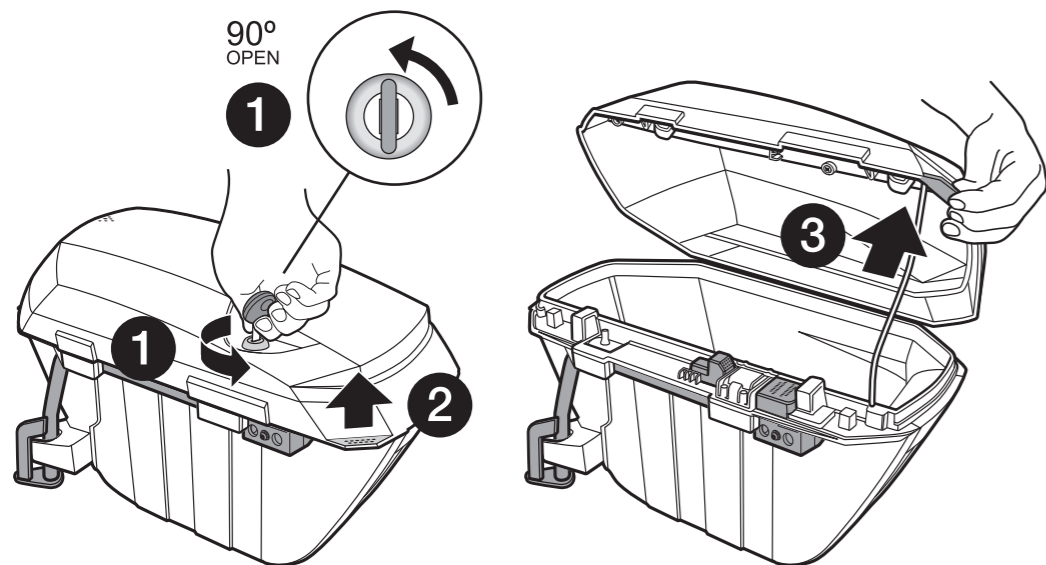

3P SYSTEM change

N°	Code	Reference	Quantity
1	202878	STOPPER END CAP RIGHT	1
2	202879	STOPPER END CAP LEFT	1
3	304386	Screw 4,8x22 black zn DIN 7982	2

Open

Release

Assembly

Learn more about motorcycle luggage systems and saddlebags we have.