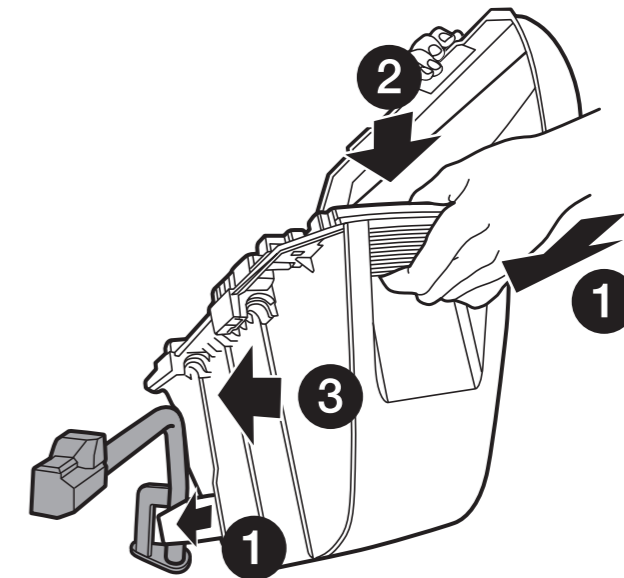

Assembly

Learn more about motorcycle luggage systems and saddlebags we have.