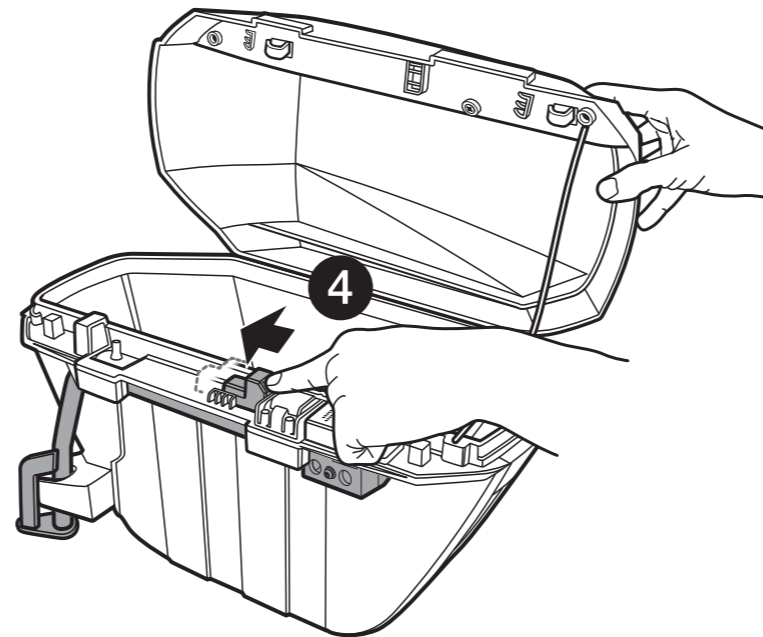

3P SYSTEM change

N°	Code	Reference	Quantity
1	202878	STOPPER END CAP RIGHT	1
2	202879	STOPPER END CAP LEFT	1
3	304386	Screw 4,8x22 black zn DIN 7982	2

Open

Release

Assembly

Learn more about motorcycle luggage systems and saddlebags we have.