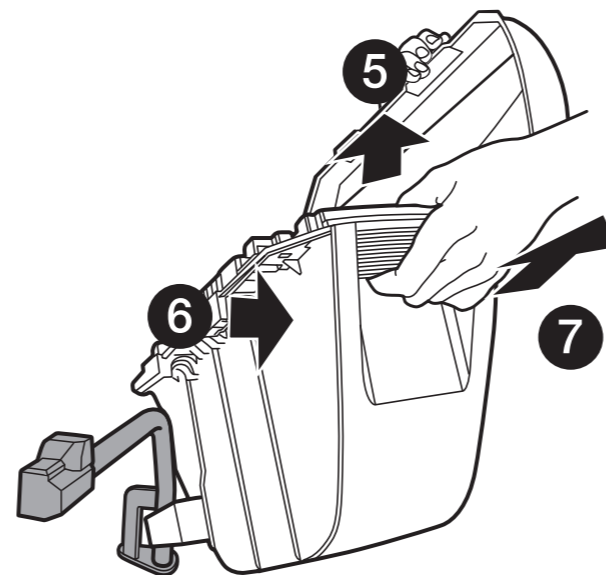

3P SYSTEM change

N°	Code	Reference	Quantity
1	202878	STOPPER END CAP RIGHT	1
2	202879	STOPPER END CAP LEFT	1
3	304386	Screw 4,8x22 black zn DIN 7982	2

Open

Release

Assembly

Learn more about motorcycle luggage systems and saddlebags we have.