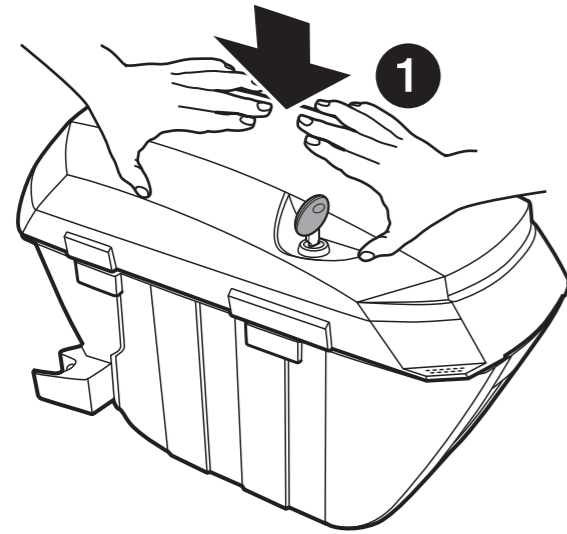

Close

Accessories (Optional)

Colour cover

Other Shad Products

Top & Side Cases

Comfort Seats

Soft Bags

ATV luggage

Find out about other products at www.shad.es

SHAD

SH23
USER MANUAL

INSPIRED IN BARCELONA®

3P SYSTEM change

N°	Code	Reference	Quantity
1	202878	STOPPER END CAP RIGHT	1
2	202879	STOPPER END CAP LEFT	1
3	304386	Screw 4,8x22 black zn DIN 7982	2