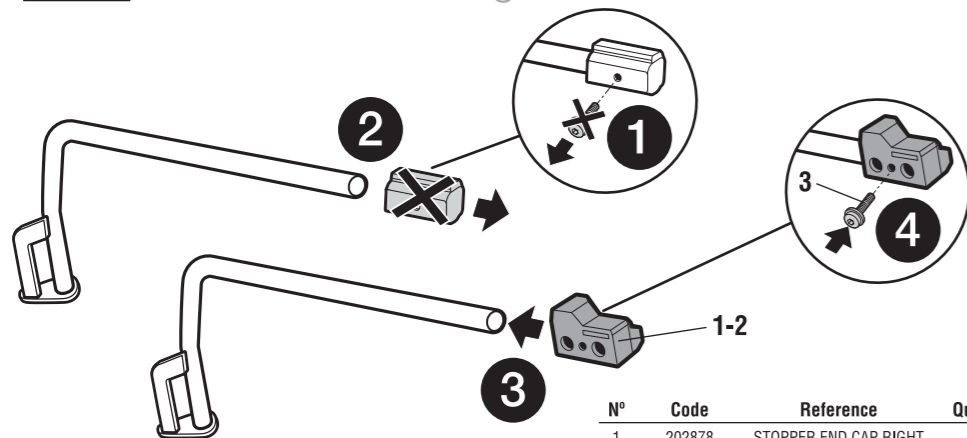

Find out about other products at www.shad.es

SHAD

SH23
USER MANUAL

INSPIRED IN BARCELONA®

3P SYSTEM change

N°	Code	Reference	Quantity
1	202878	STOPPER END CAP RIGHT	1
2	202879	STOPPER END CAP LEFT	1
3	304386	Screw 4,8x22 black zn DIN 7982	2