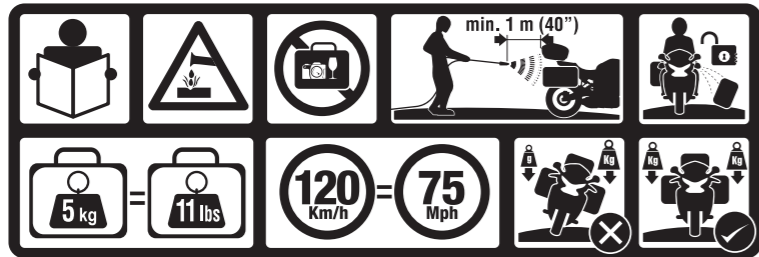

Find out about other products at www.shad.es

SHAD

SH23
USER MANUAL

INSPIRED IN BARCELONA®

3P SYSTEM change

N°	Code	Reference	Quantity
1	202878	STOPPER END CAP RIGHT	1
2	202879	STOPPER END CAP LEFT	1
3	304386	Screw 4,8x22 black zn DIN 7982	2