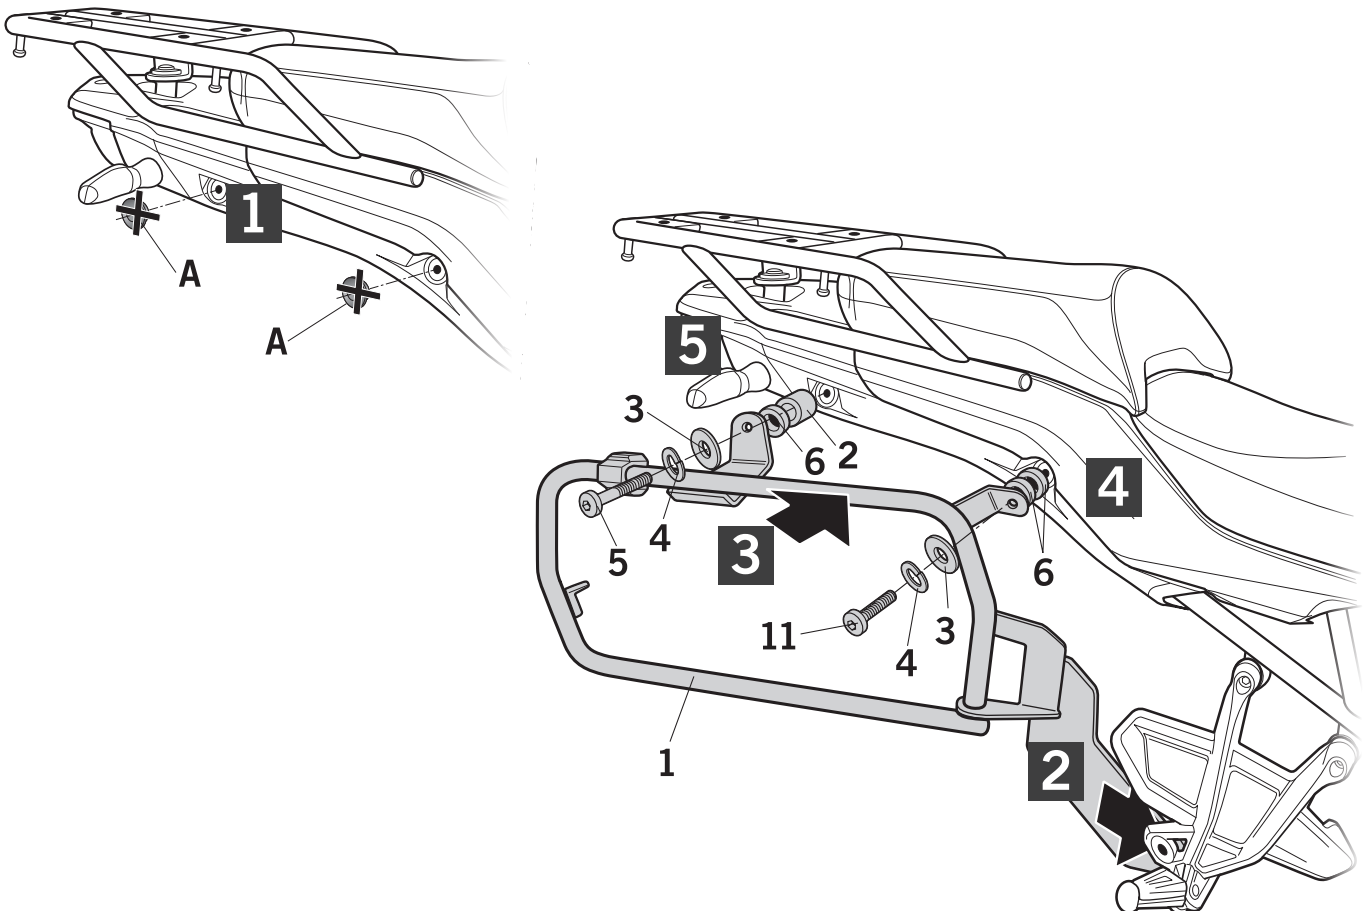

SHAD

BENELLI TRK 502 X '18-'20
B0TX584P

WARNING!

GB

Do not fully tighten the screws until it is ensured that the KIT is correctly attached and aligned.

IMPORTANT: Based on European models.