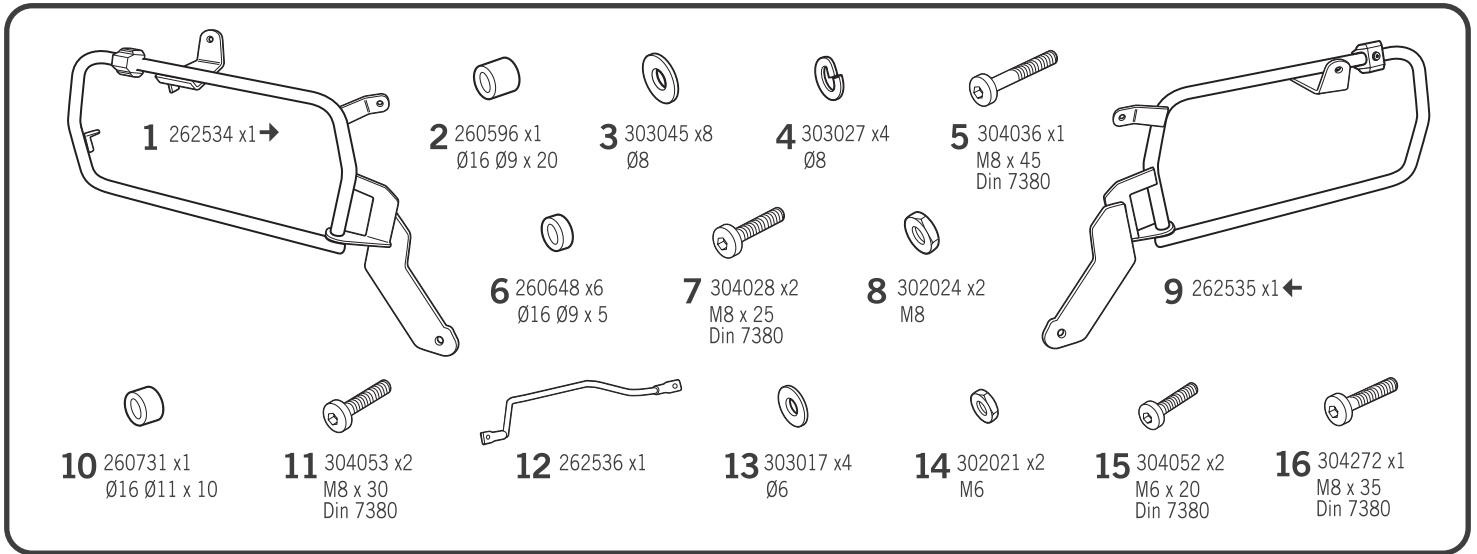

SHAD

BENELLI TRK 502 X '18-'20
B0TX584P

WARNING!

GB

Do not fully tighten the screws until it is ensured that the KIT is correctly attached and aligned.

IMPORTANT: Based on European models.