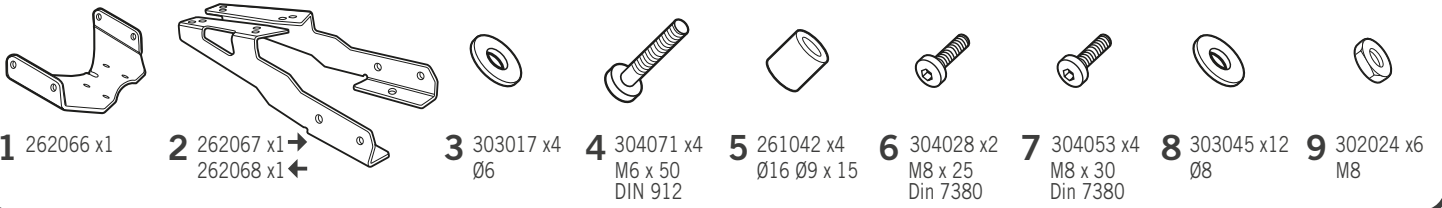

SHAD

BENELLI BN251 '17 KIT TOP BOBN27ST

! WARNING!

GB

Do not fully tighten the screws until it is ensured that the KIT is correctly attached and aligned.

ATTENTION: For a full equip assembly, mount the 3p system after the top master.