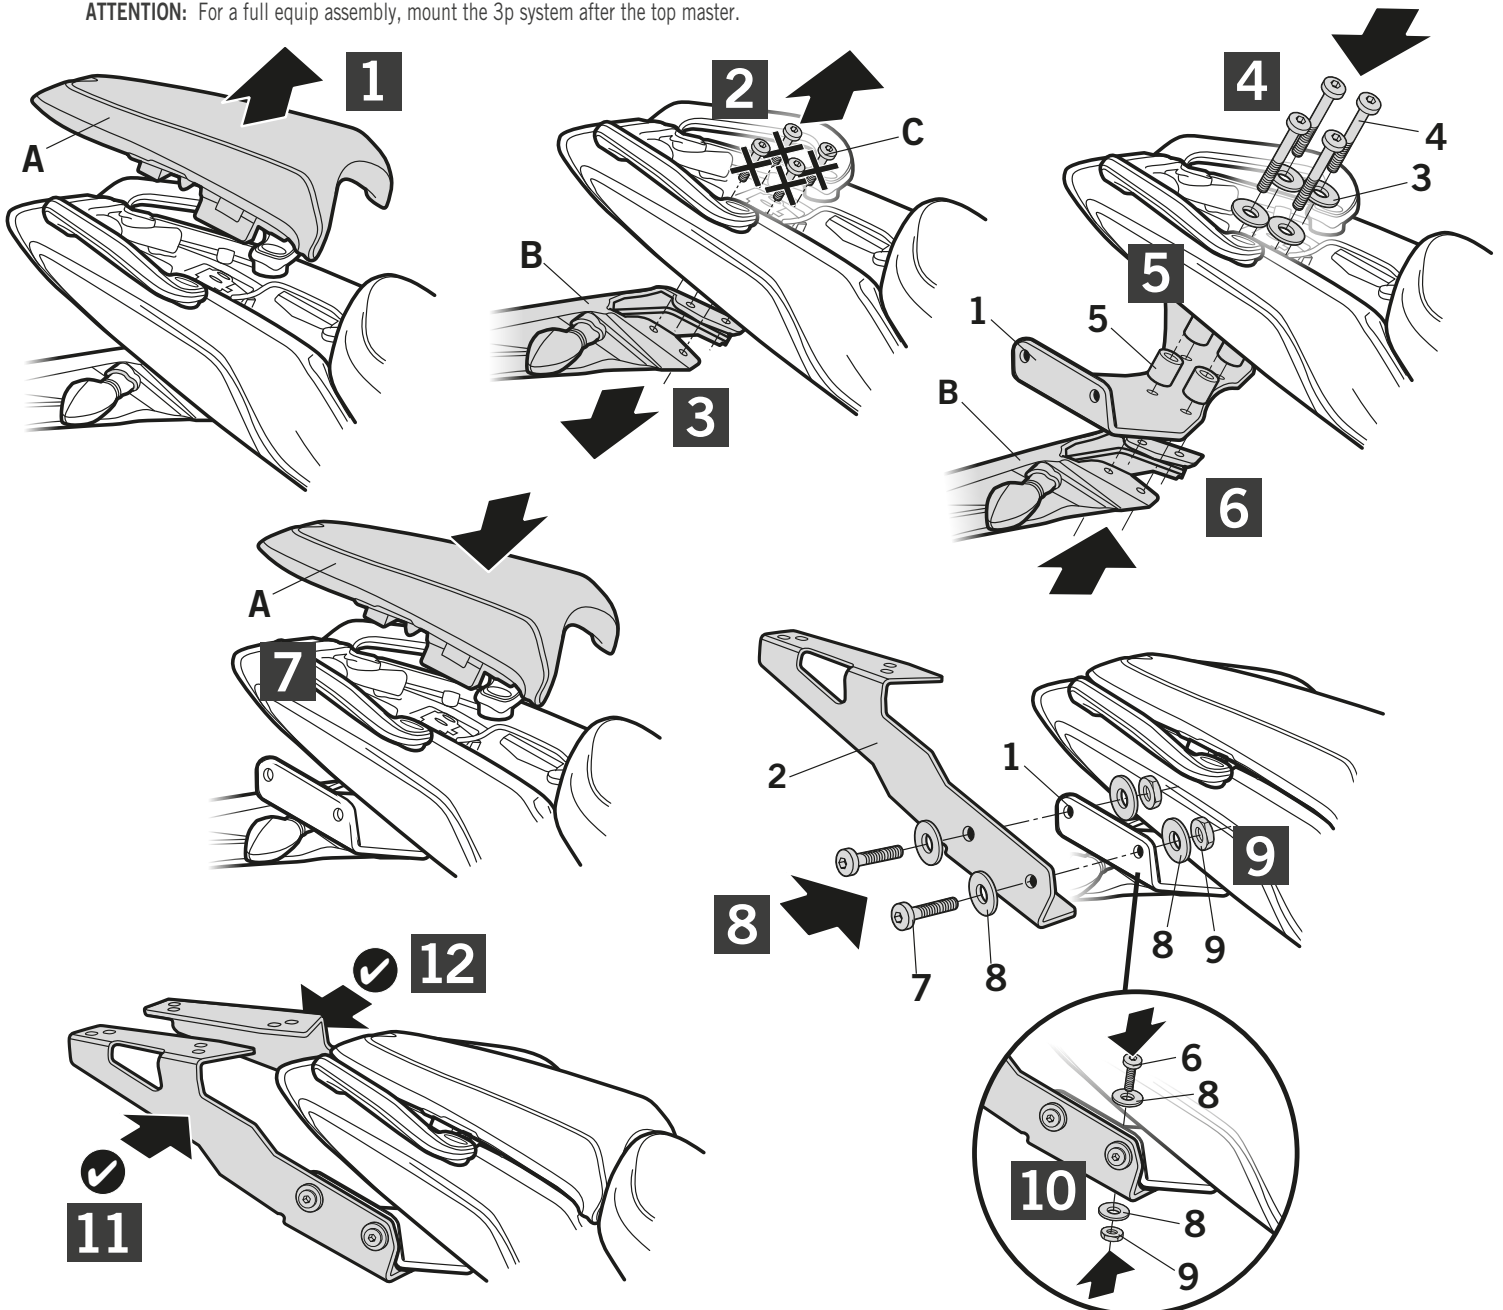

SHAD

BENELLI BN251 '17 KIT TOP BOBN27ST

! WARNING!

GB

Do not fully tighten the screws until it is ensured that the KIT is correctly attached and aligned.

ATTENTION: For a full equip assembly, mount the 3p system after the top master.