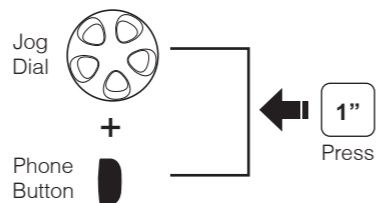

SENA

SPH10H-FM Quick Start Guide

Button Operation

Tapping Press for 1 sec

Power On/Off

Volume Adjustment

Mobile Phone

Music

Bluetooth Pairing Phone, MP3 and GPS

Battery Check

Radio On/Off

Radio Seek Stations

Radio Scan Up FM Band

Save to preset while scanning

Radio Save or Delete Preset

Radio Move to Preset Station