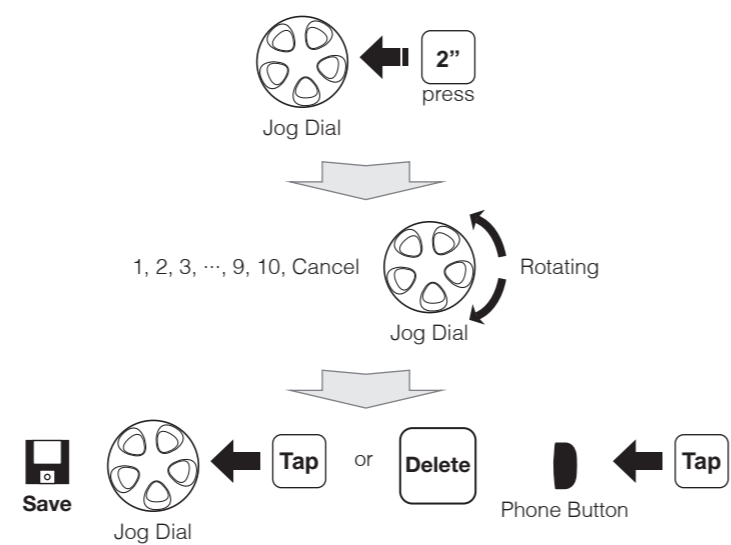

Bluetooth Pairing Phone, MP3 and GPS

Battery Check

Radio On/Off

Radio Seek Stations

Radio Scan Up FM Band

Save to preset while scanning

Radio Save or Delete Preset

Radio Move to Preset Station

Headset Pairing Intercom

Multiple Headset Pairing Intercom

Start Intercom

End Intercom