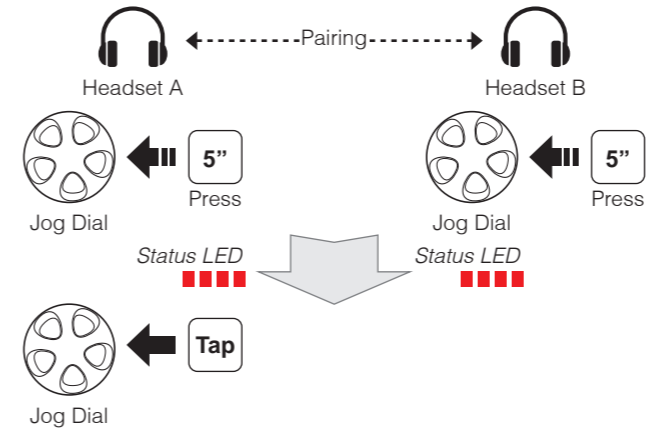

SENA

SPH10H-FM Quick Start Guide

Button Operation

Tapping Press for 1 sec

Power On/Off

Volume Adjustment

Mobile Phone

Music

Bluetooth Pairing Phone, MP3 and GPS

Battery Check

Radio On/Off

Radio Seek Stations

Radio Scan Up FM Band

Save to preset while scanning

Radio Save or Delete Preset

Radio Move to Preset Station

Headset Pairing Intercom

Multiple Headset Pairing Intercom

Start Intercom

End Intercom