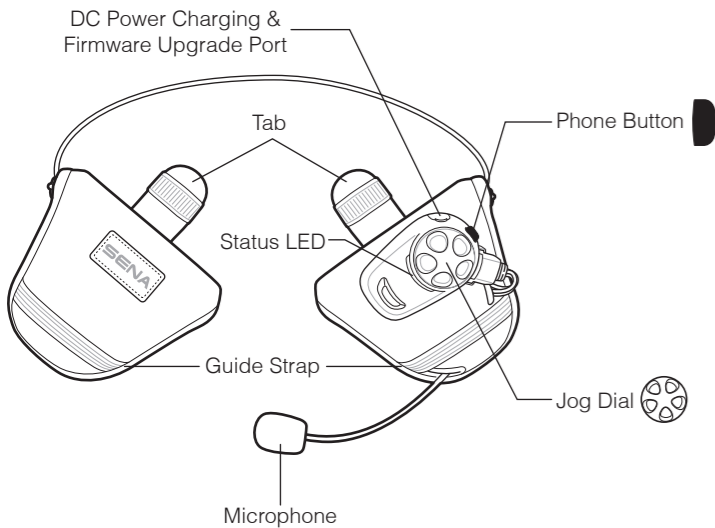

SENA

SPH10H-FM Quick Start Guide

Button Operation

Tapping Press for 1 sec

Power On/Off

Volume Adjustment

Mobile Phone

Music

Bluetooth Pairing Phone, MP3 and GPS

Battery Check

Radio On/Off

Radio Seek Stations

Radio Scan Up FM Band

Save to preset while scanning

Radio Save or Delete Preset

Radio Move to Preset Station