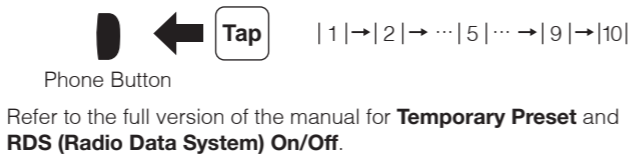

SENA

SPH10H-FM Quick Start Guide

Button Operation

Tapping Press for 1 sec

Power On/Off

Volume Adjustment

Mobile Phone

Music

Bluetooth Pairing Phone, MP3 and GPS

Battery Check

Radio On/Off

Radio Seek Stations

Radio Scan Up FM Band

Save to preset while scanning

Radio Save or Delete Preset

Radio Move to Preset Station

Headset Pairing Intercom

Multiple Headset Pairing Intercom

Start Intercom

End Intercom