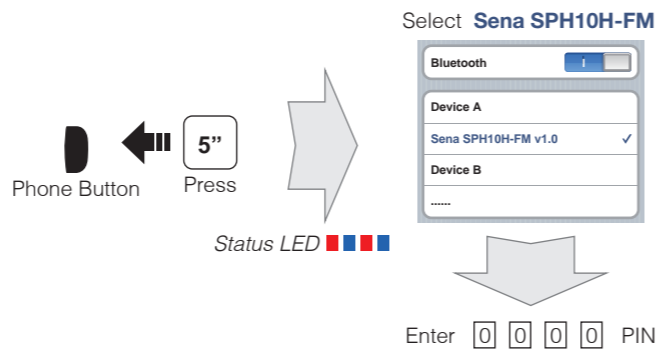

SENA

SPH10H-FM Quick Start Guide

Button Operation

Tapping Press for 1 sec

Power On/Off

Volume Adjustment

Mobile Phone

Music

Bluetooth Pairing Phone, MP3 and GPS

Battery Check

Radio On/Off

Radio Seek Stations

Radio Scan Up FM Band

Save to preset while scanning

Radio Save or Delete Preset

Radio Move to Preset Station