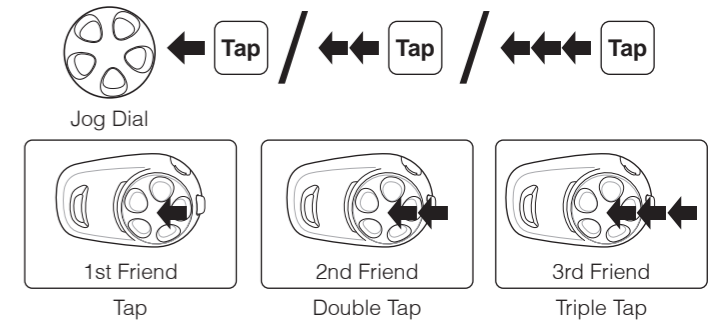

Bluetooth Pairing Phone, MP3 and GPS

Battery Check

Radio On/Off

Radio Seek Stations

Radio Scan Up FM Band

Save to preset while scanning

Radio Save or Delete Preset

Radio Move to Preset Station

Headset Pairing Intercom

Multiple Headset Pairing Intercom

Start Intercom

End Intercom