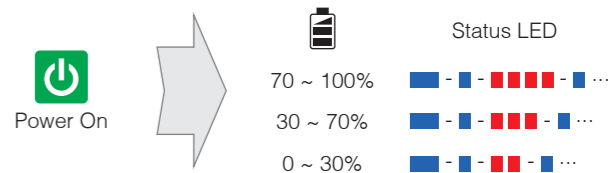

SENA

SPH10H-FM Quick Start Guide

Button Operation

Tapping Press for 1 sec

Power On/Off

Volume Adjustment

Mobile Phone

Music

Bluetooth Pairing Phone, MP3 and GPS

Battery Check

Radio On/Off

Radio Seek Stations

Radio Scan Up FM Band

Save to preset while scanning

Radio Save or Delete Preset

Radio Move to Preset Station