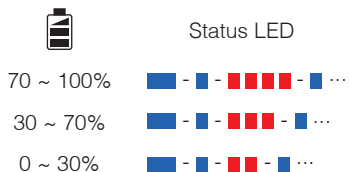

Battery Check

Power On