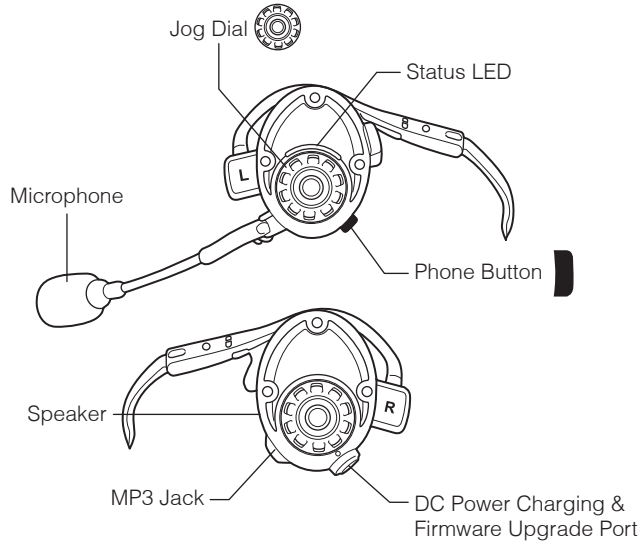

SENA

SPH10 Quick Start Guide