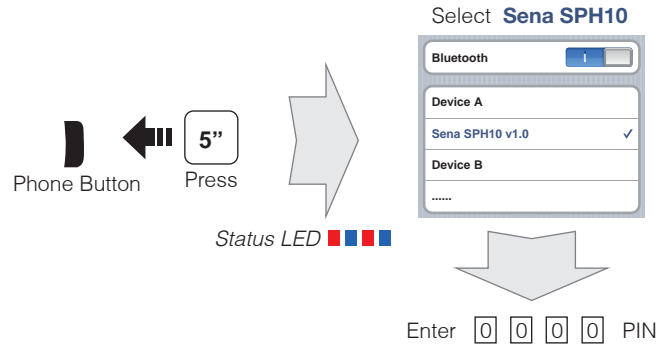

Bluetooth Pairing Phone, MP3 and GPS