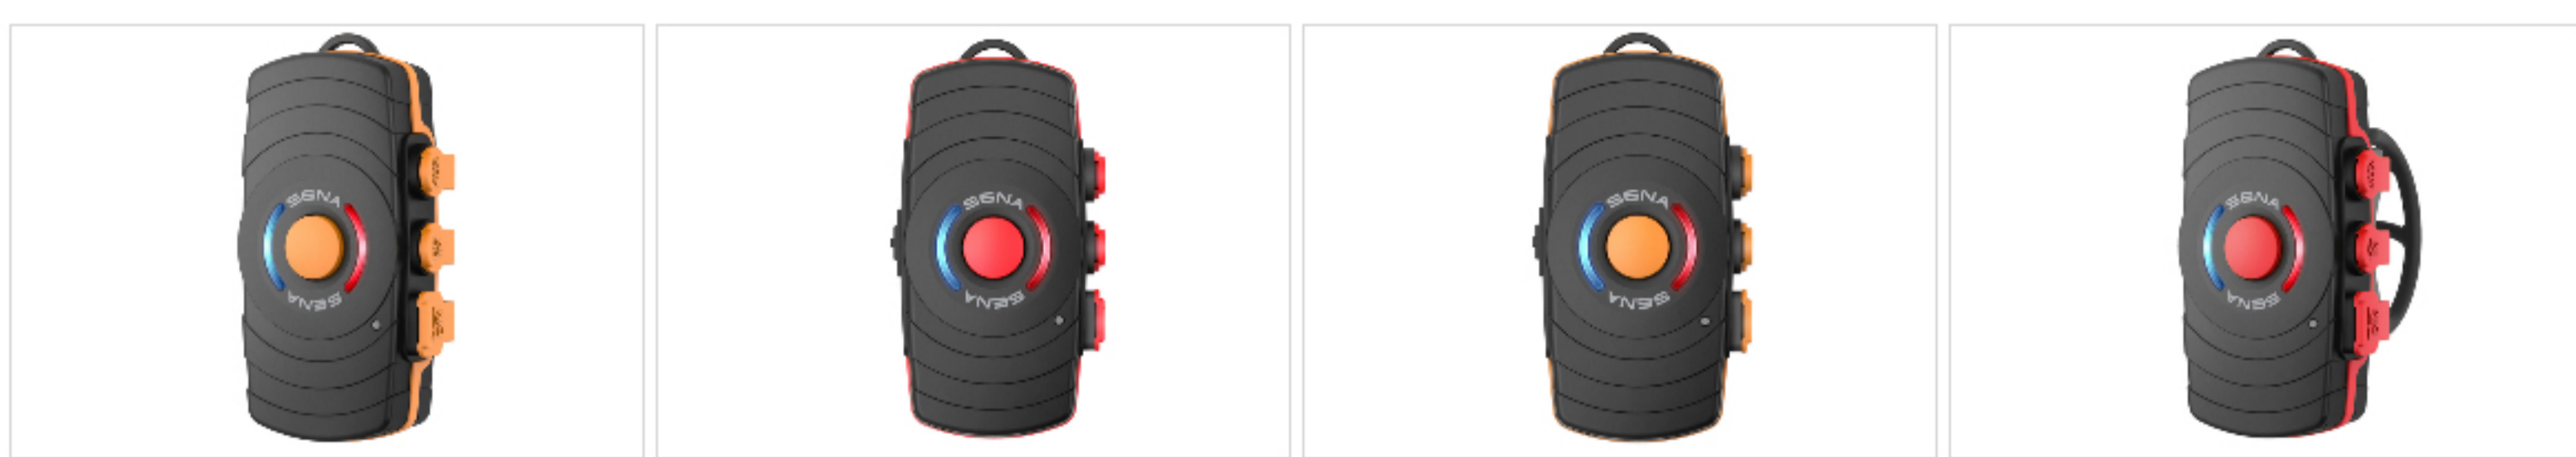

FREEWIRE

WIRELESS BLUETOOTH® MOTORCYCLE ADAPTER

The FreeWire allows you wirelessly connect your Harley-Davidson or Honda Gold Wing entertainment system to your Bluetooth headset.

FREEDOM FROM THE CORD

ENJOY YOUR BIKE'S INFOTAINMENT SYSTEM WIRELESSLY