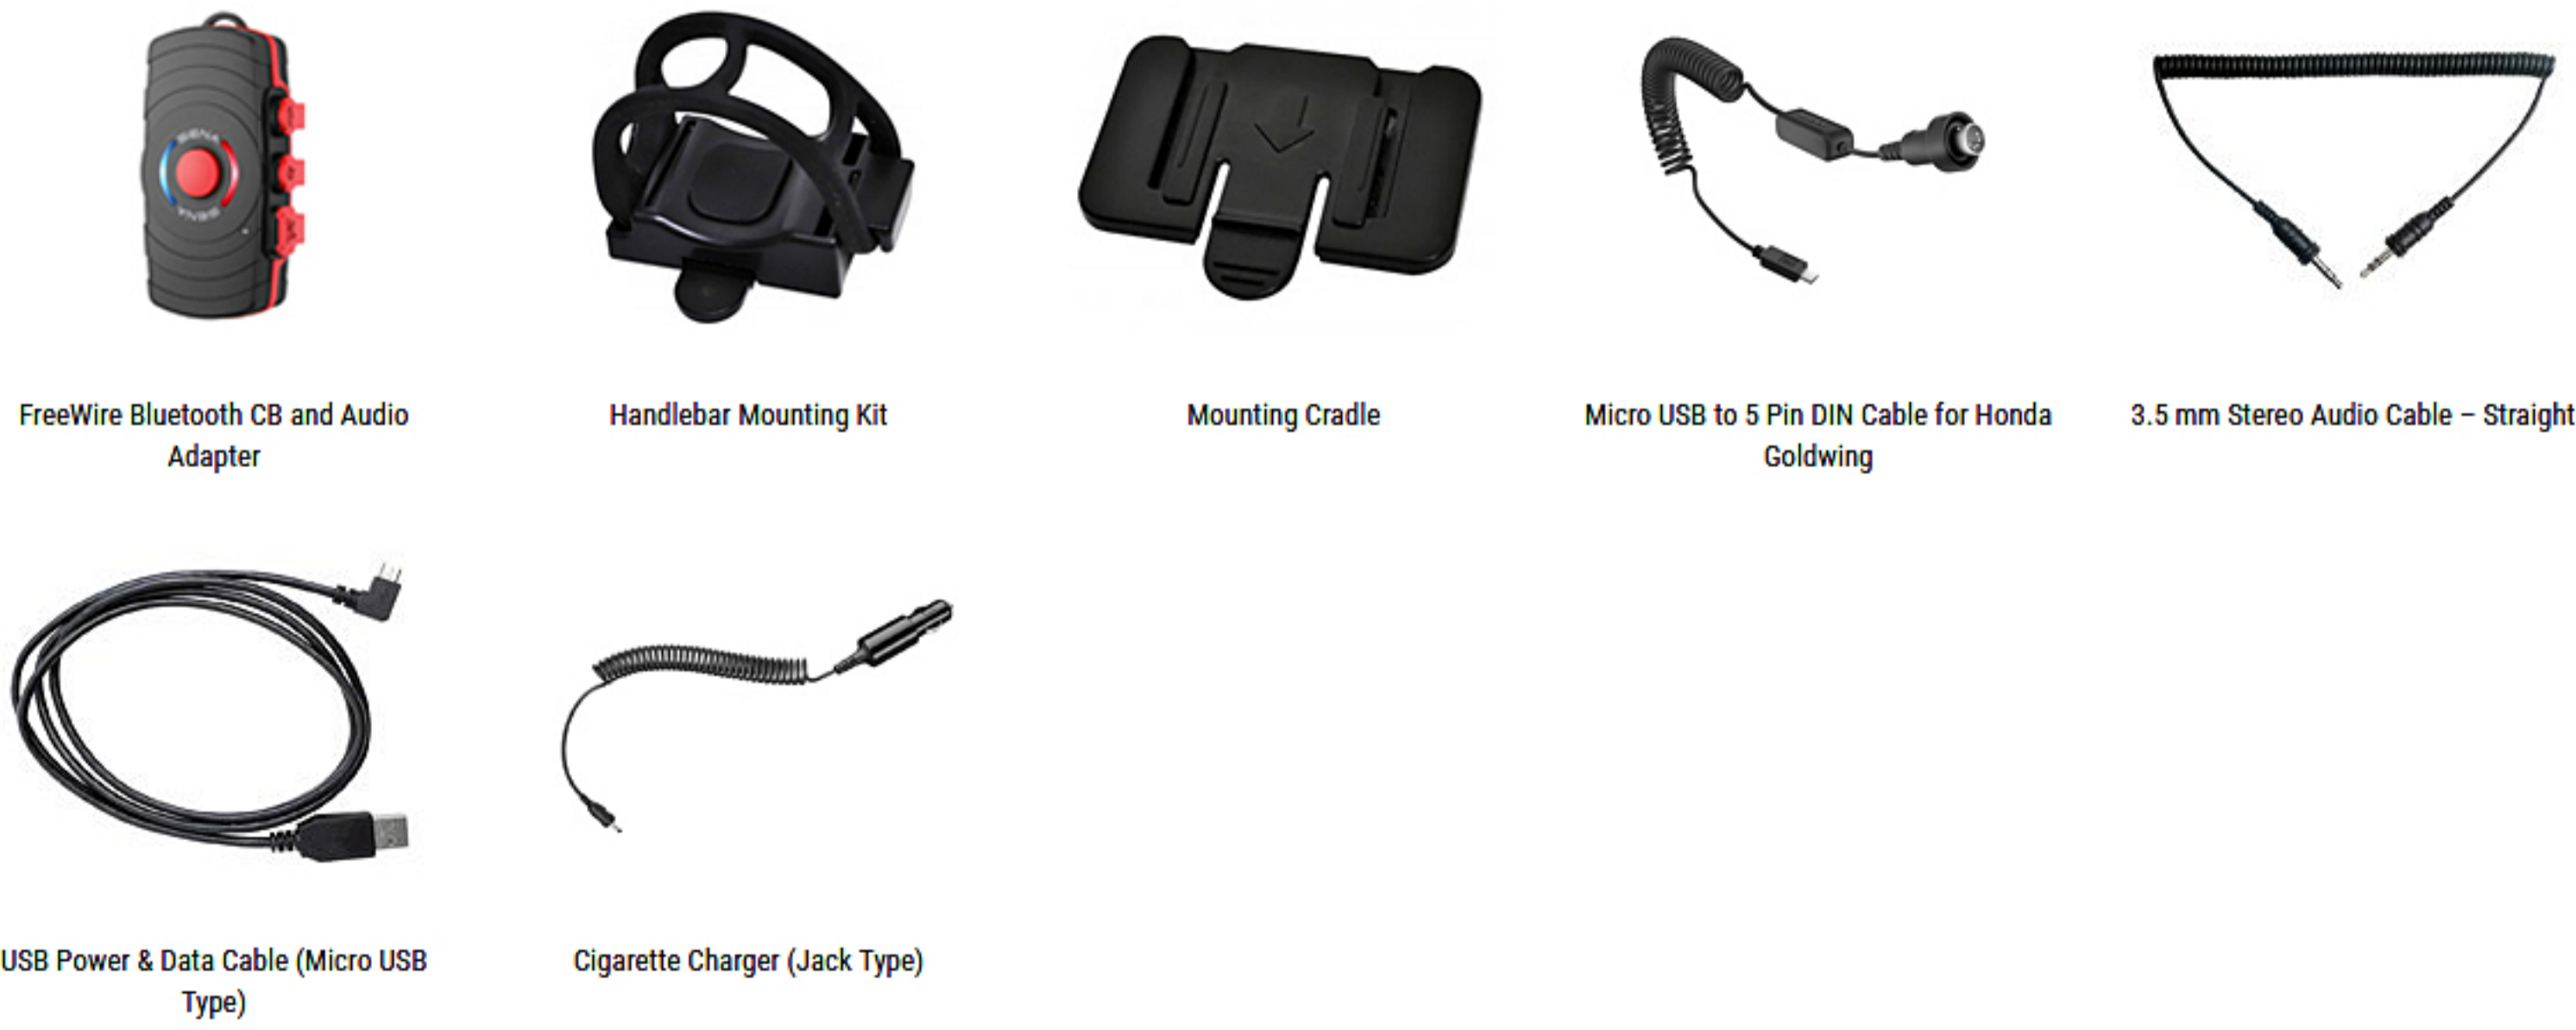

FREEWIRE FOR HONDA® GOLD WING® PACK

Part Number: FREEWIRE-02

FREEWIRE, BLUETOOTH® CB AND AUDIO ADAPTER FOR HONDA GOLD WING

ORDERING INFORMATION

PART NUMBER	DESCRIPTION
FREEWIRE-01	FreeWire, Bluetooth CB and Audio Adapter for Harley-Davidson
FREEWIRE-02	FreeWire, Bluetooth CB and Audio Adapter for Honda Gold Wing
FREEWIRE-A0201	FreeWire Supplies Kit
SC-A0100	USB Power & Data Cable (Micro USB type)
SC-A0102	3.5 mm Stereo Audio Cable – Straight
SC-A0130	Micro USB to 7 Pin DIN Cable for Harley-Davidson
SC-A0131	Micro USB to 5 Pin DIN Cable for Honda® Gold Wing®
SC-A0133	Cigarette Charger (Jack Type)