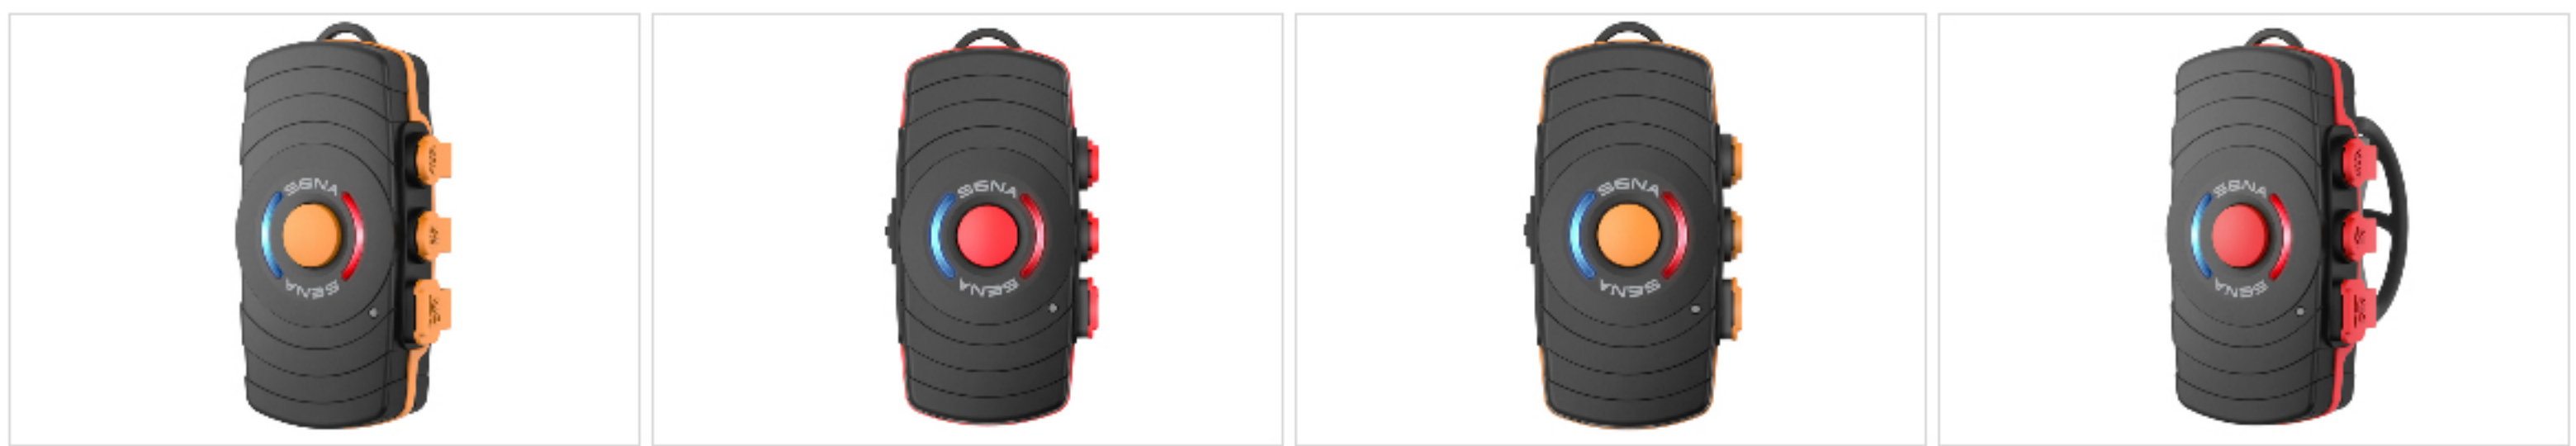

FREEWIRE

WIRELESS BLUETOOTH® MOTORCYCLE ADAPTER

The FreeWire allows you wirelessly connect your Harley-Davidson or Honda Gold Wing entertainment system to your Bluetooth headset.

FREEDOM FROM THE CORD

ENJOY YOUR BIKE'S INFOTAINMENT SYSTEM WIRELESSLY