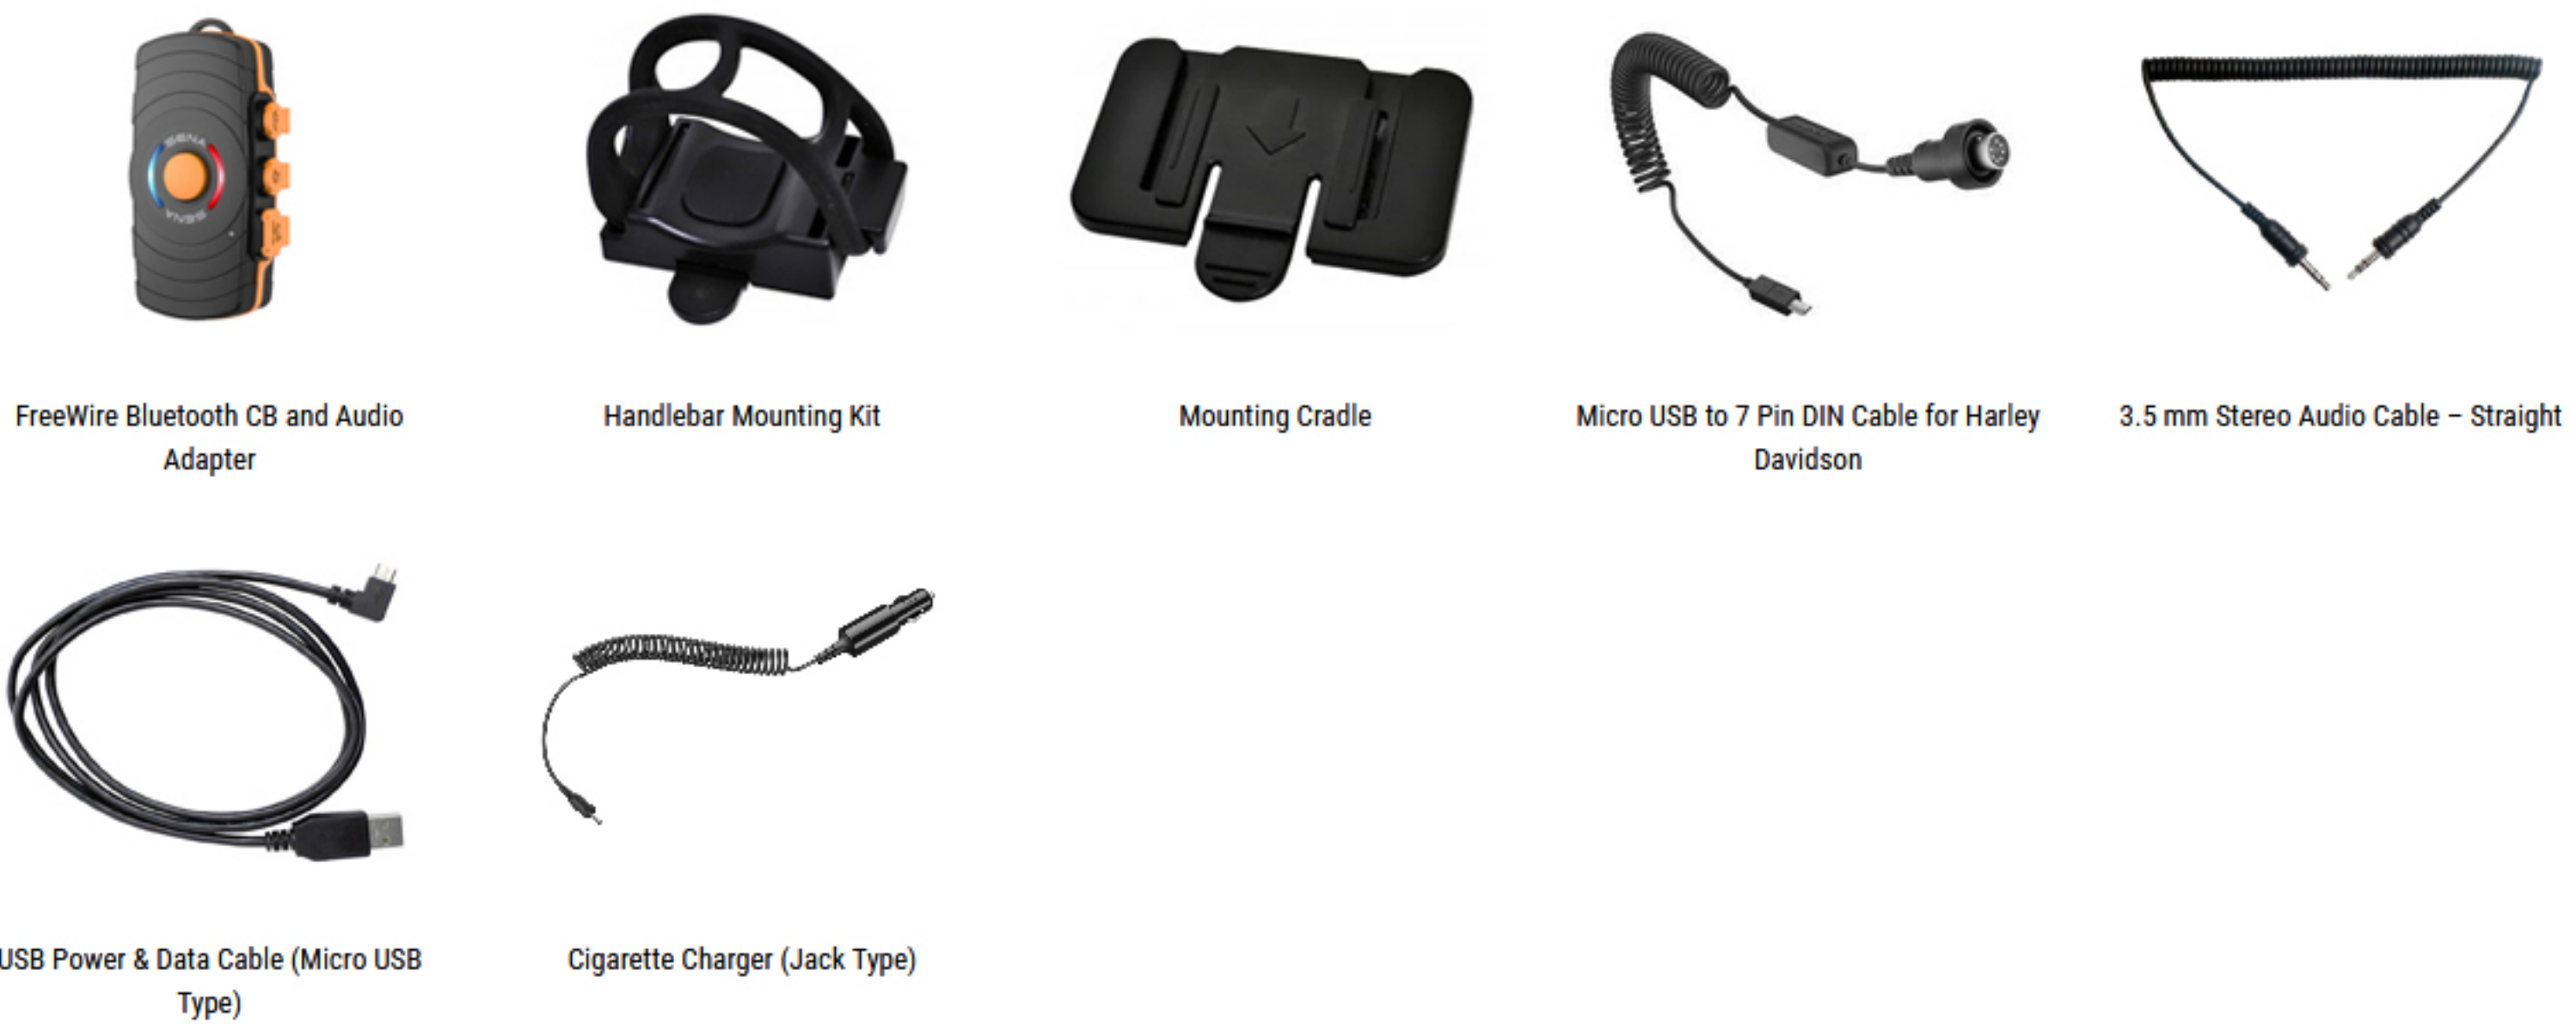

FREEWIRE FOR HARLEY-DAVIDSON® PACK

Part Number: FREEWIRE-01

FREEWIRE, BLUETOOTH® CB AND AUDIO ADAPTER FOR HARLEY-DAVIDSON

ORDERING INFORMATION

PART NUMBER	DESCRIPTION
FREEWIRE-01	FreeWire, Bluetooth CB and Audio Adapter for Harley-Davidson®
FREEWIRE-02	FreeWire, Bluetooth CB and Audio Adapter for Honda® Gold Wing®
FREEWIRE-A0201	FreeWire Supplies Kit
SC-A0100	USB Power & Data Cable (Micro USB type)
SC-A0102	3.5 mm Stereo Audio Cable – Straight
SC-A0130	Micro USB to 7 Pin DIN Cable for Harley-Davidson®
SC-A0131	Micro USB to 5 Pin DIN Cable for Honda Gold Wing®
SC-A0133	Cigarette Charger (Jack Type)