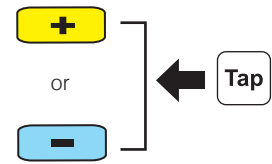

SENA 3S Quick Start Guide

Boom Microphone Type

Battery Check

Button Operation

Power On/Off

Volume Adjust

Configuration Menu

Start/End Intercom

Bluetooth Pairing Phone, MP3, GPS

Enter PIN

Headset Pairing Intercom

Music

Mobile Phone

Note:
Voice Dial and Redial functions are available only in stand-by mode and not available during music playback.