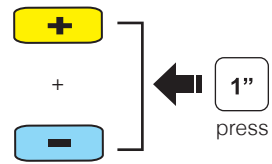

SENA 3S Quick Start Guide

Boom Microphone Type

Battery Check

Button Operation

Power On/Off

Volume Adjust

Configuration Menu

Start/End Intercom