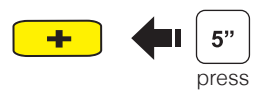

SENA 3S Quick Start Guide

Boom Microphone Type

Battery Check

Button Operation

Power On/Off

Volume Adjust

Configuration Menu

Start/End Intercom

Bluetooth Pairing Phone, MP3, GPS

Enter   PIN