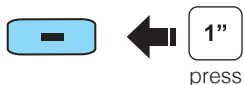

Headset Pairing Intercom