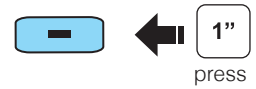

SENA 3S Quick Start Guide

Boom Microphone Type

Battery Check

Button Operation

Power On/Off

Volume Adjust

Configuration Menu

Start/End Intercom