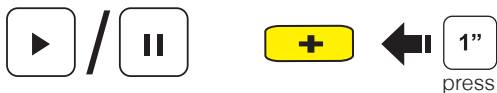

Bluetooth Pairing Phone, MP3, GPS

Enter PIN

Headset Pairing Intercom

Music

Mobile Phone

Note:
Voice Dial and Redial functions are available only in stand-by mode and not available during music playback.