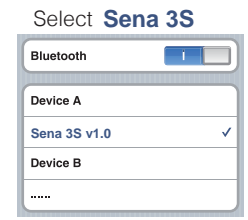

SENA 3S Quick Start Guide

Boom Microphone Type

Battery Check

Button Operation

Power On/Off

Volume Adjust

Configuration Menu

Start/End Intercom

Bluetooth Pairing Phone, MP3, GPS

Enter   PIN