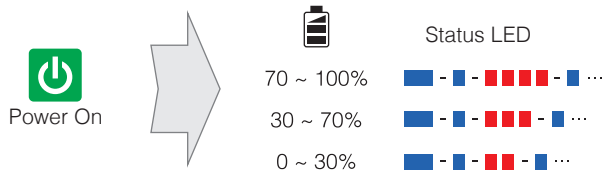

SENA 3S Quick Start Guide

Boom Microphone Type

Battery Check

Button Operation

Power On/Off

Volume Adjust

Configuration Menu

Start/End Intercom