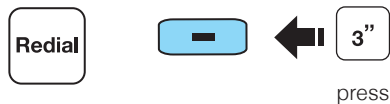

Bluetooth Pairing Phone, MP3, GPS

Enter PIN

Headset Pairing Intercom

Music

Mobile Phone

Note:
Voice Dial and Redial functions are available only in stand-by mode and not available during music playback.