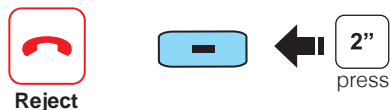

Bluetooth Pairing Phone, MP3, GPS

Enter PIN

Headset Pairing Intercom

Music

Mobile Phone

Note:
Voice Dial and Redial functions are available only in stand-by mode and not available during music playback.