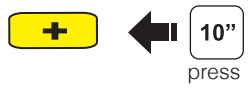

SENA 3S Quick Start Guide

Boom Microphone Type

Battery Check

Button Operation

Power On/Off

Volume Adjust

Configuration Menu

Start/End Intercom