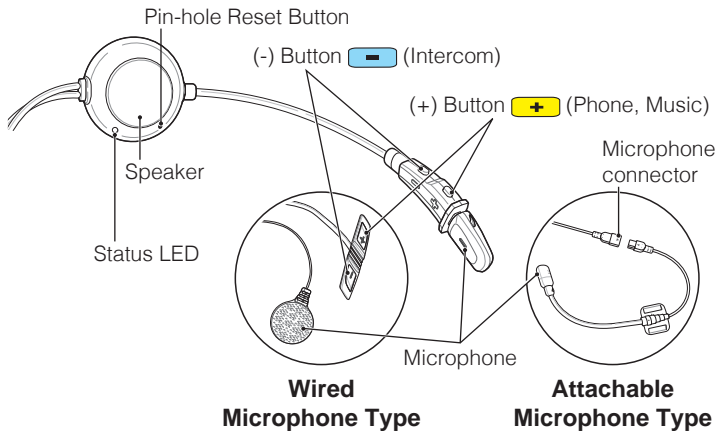

SENA 3S Quick Start Guide

Boom Microphone Type

Battery Check

Button Operation

Power On/Off

Volume Adjust

Configuration Menu

Start/End Intercom

Bluetooth Pairing Phone, MP3, GPS

Enter PIN

Headset Pairing Intercom

Music

Mobile Phone

Note:
Voice Dial and Redial functions are available only in stand-by mode and not available during music playback.