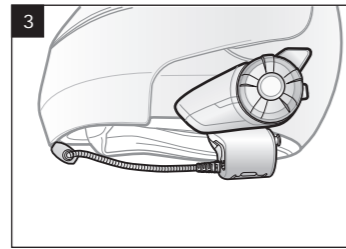

20S EVO Quick Start Guide

Microphone Direction

Installation

Button Operation

Power On/Off

Volume Adjustment

Ambient Mode

Bluetooth Pairing Phone, MP3 and GPS