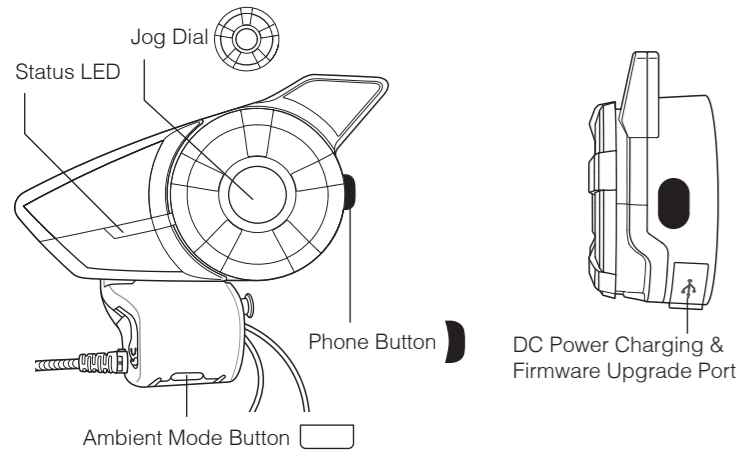

20S EVO Quick Start Guide

Microphone Direction

Installation

Button Operation

Power On/Off

Volume Adjustment

Ambient Mode

Bluetooth Pairing Phone, MP3 and GPS