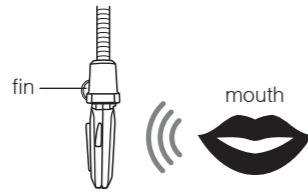

20S EVO Quick Start Guide

Microphone Direction

Installation

Button Operation

Power On/Off

Volume Adjustment

Ambient Mode

Bluetooth Pairing Phone, MP3 and GPS

Mobile Phone

Music

Battery Check

Configuration Menu

There is **Universal Intercom Pairing** in the Configuration Menu.

Quick Pairing Intercom

Normal Pairing Intercom

Start / End Intercom