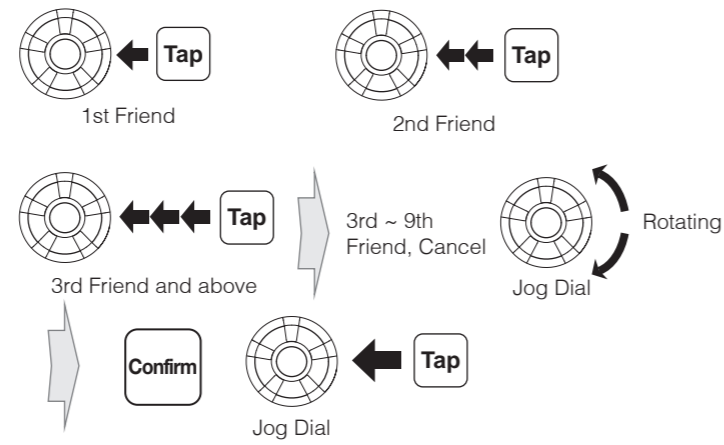

Mobile Phone

Music

Battery Check

Configuration Menu

There is **Universal Intercom Pairing** in the Configuration Menu.

Quick Pairing Intercom

Normal Pairing Intercom

Start / End Intercom

Start / End Group Intercom

Radio On / Off

Radio Seek Stations

Radio Scan Up FM Band

Save to preset while scanning

Radio Save or Delete Preset

Radio Move to Preset Station

Voice Command

Voice Command	Function
"Music"	Music play/pause
"FM radio"	FM Radio on/off
"Intercom [one, two, ... , nine]"	Start/End each intercom
"Speed dial [one, two, three]"	Speed dialing