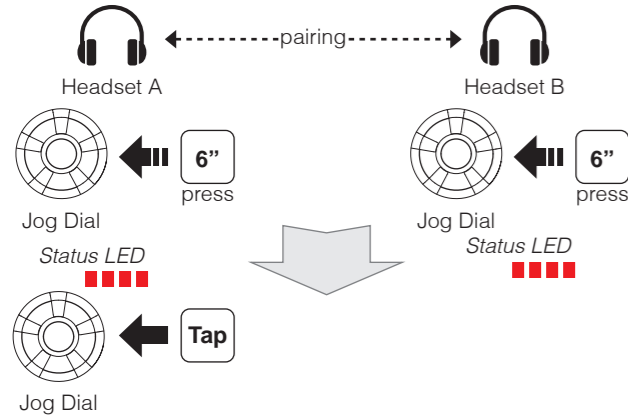

20S EVO Quick Start Guide

Microphone Direction

Installation

Button Operation

Power On/Off

Volume Adjustment

Ambient Mode

Bluetooth Pairing Phone, MP3 and GPS

Mobile Phone

Music

Battery Check

Configuration Menu

There is **Universal Intercom Pairing** in the Configuration Menu.

Quick Pairing Intercom

Normal Pairing Intercom

Start / End Intercom

Start / End Group Intercom

Radio On / Off

Radio Seek Stations

Radio Scan Up FM Band

Save to preset while scanning

Radio Save or Delete Preset

Radio Move to Preset Station

Voice Command

Voice Command	Function
"Music"	Music play/pause
"FM radio"	FM Radio on/off
"Intercom [one, two, ... , nine]"	Start/End each intercom
"Speed dial [one, two, three]"	Speed dialing