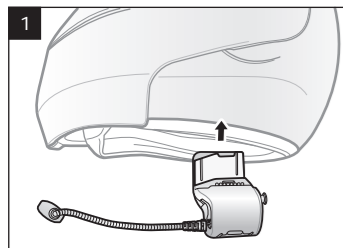

20S EVO Quick Start Guide

Microphone Direction

Installation

Button Operation

Power On/Off

Volume Adjustment

Ambient Mode

Bluetooth Pairing Phone, MP3 and GPS