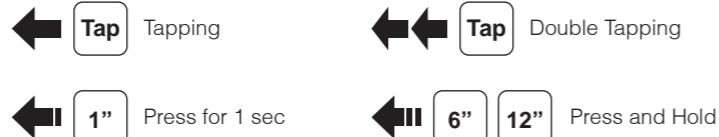

20S EVO Quick Start Guide

Microphone Direction

Installation

Button Operation

Power On/Off

Volume Adjustment

Ambient Mode

Bluetooth Pairing Phone, MP3 and GPS