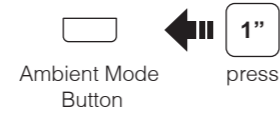

Start / End Group Intercom