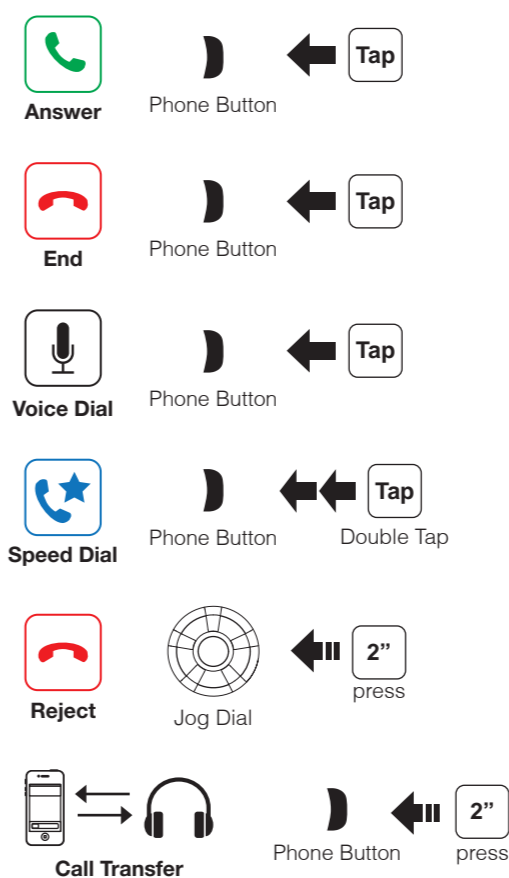

20S EVO Quick Start Guide

Microphone Direction

Installation

Button Operation

Power On/Off

Volume Adjustment

Ambient Mode

Bluetooth Pairing Phone, MP3 and GPS

Mobile Phone

Music

Battery Check

Configuration Menu

There is **Universal Intercom Pairing** in the Configuration Menu.

Quick Pairing Intercom

Normal Pairing Intercom

Start / End Intercom

Start / End Group Intercom

Radio On / Off

Radio Seek Stations

Radio Scan Up FM Band

Save to preset while scanning

Radio Save or Delete Preset

Radio Move to Preset Station

Voice Command

Voice Command	Function
"Music"	Music play/pause
"FM radio"	FM Radio on/off
"Intercom [one, two, ... , nine]"	Start/End each intercom
"Speed dial [one, two, three]"	Speed dialing