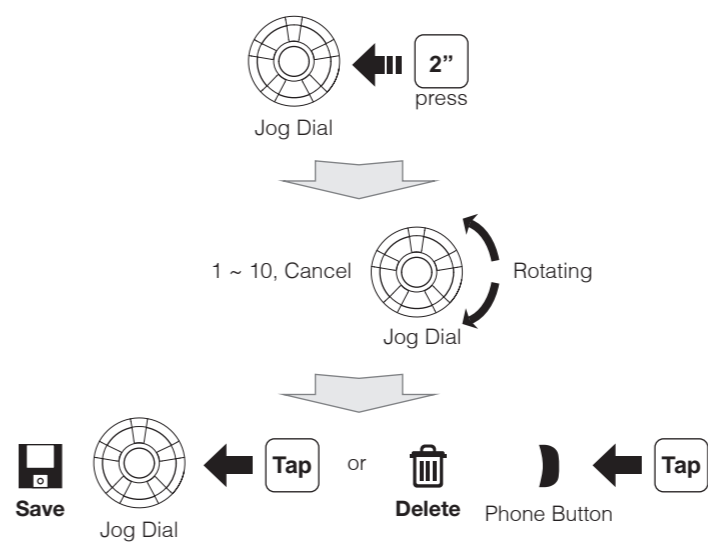

Start / End Group Intercom

Radio On / Off

Radio Seek Stations

Radio Scan Up FM Band

Save to preset while scanning

Radio Save or Delete Preset

Radio Move to Preset Station

Voice Command

Voice Command	Function
"Music"	Music play/pause
"FM radio"	FM Radio on/off
"Intercom [one, two, ... , nine]"	Start/End each intercom
"Speed dial [one, two, three]"	Speed dialing