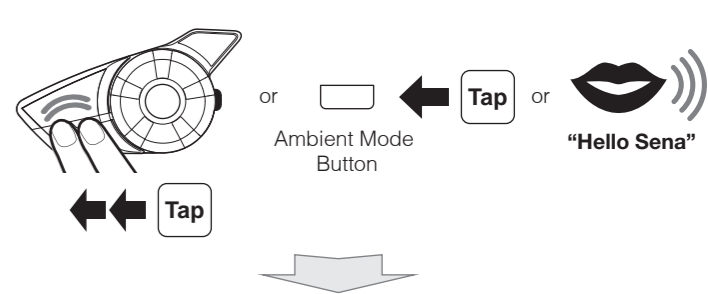

Mobile Phone

Music

Battery Check

Configuration Menu

There is **Universal Intercom Pairing** in the Configuration Menu.

Quick Pairing Intercom

Normal Pairing Intercom

Start / End Intercom

Start / End Group Intercom

Radio On / Off

Radio Seek Stations

Radio Scan Up FM Band

Save to preset while scanning

Radio Save or Delete Preset

Radio Move to Preset Station

Voice Command

Voice Command	Function
"Music"	Music play/pause
"FM radio"	FM Radio on/off
"Intercom [one, two, ... , nine]"	Start/End each intercom
"Speed dial [one, two, three]"	Speed dialing