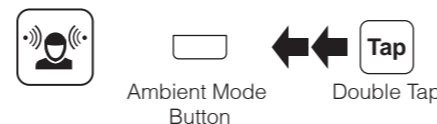

20S EVO Quick Start Guide

Microphone Direction

Installation

Button Operation

Power On/Off

Volume Adjustment

Ambient Mode

Bluetooth Pairing Phone, MP3 and GPS

Mobile Phone

Music

Battery Check

Configuration Menu

There is **Universal Intercom Pairing** in the Configuration Menu.

Quick Pairing Intercom

Normal Pairing Intercom

Start / End Intercom