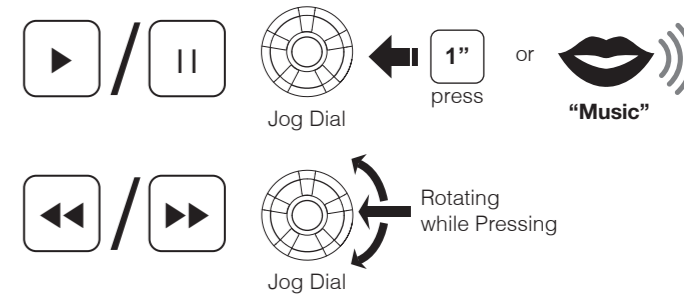

20S EVO Quick Start Guide

Microphone Direction

Installation

Button Operation

Power On/Off

Volume Adjustment

Ambient Mode

Bluetooth Pairing Phone, MP3 and GPS

Mobile Phone

Music

Battery Check

Configuration Menu

There is **Universal Intercom Pairing** in the Configuration Menu.

Quick Pairing Intercom

Normal Pairing Intercom

Start / End Intercom