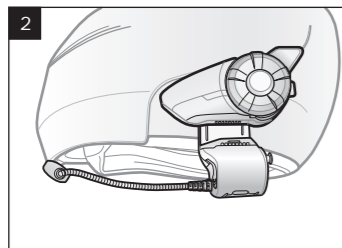

20S EVO Quick Start Guide

Microphone Direction

Installation

Button Operation

Power On/Off

Volume Adjustment

Ambient Mode

Bluetooth Pairing Phone, MP3 and GPS