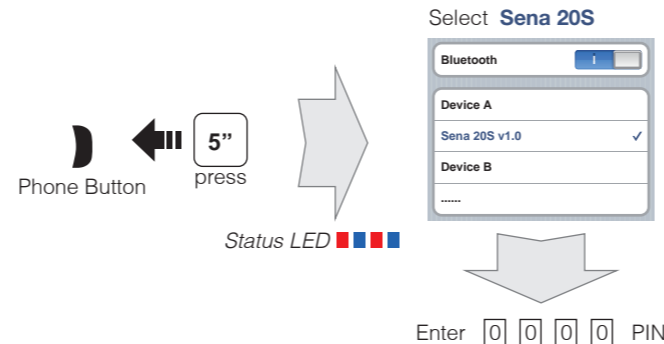

20S EVO Quick Start Guide

Microphone Direction

Installation

Button Operation

Power On/Off

Volume Adjustment

Ambient Mode

Bluetooth Pairing Phone, MP3 and GPS

Mobile Phone

Music

Battery Check

Configuration Menu

There is **Universal Intercom Pairing** in the Configuration Menu.

Quick Pairing Intercom

Normal Pairing Intercom

Start / End Intercom