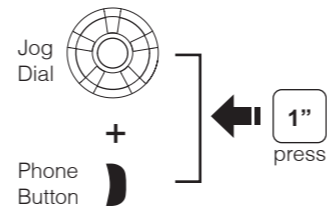

20S EVO Quick Start Guide

Microphone Direction

Installation

Button Operation

Power On/Off

Volume Adjustment

Ambient Mode

Bluetooth Pairing Phone, MP3 and GPS