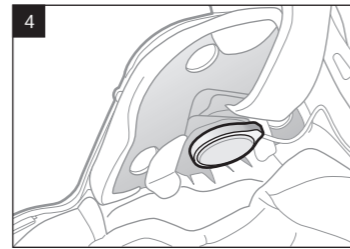

20S EVO Quick Start Guide

Microphone Direction

Installation

Button Operation

Power On/Off

Volume Adjustment

Ambient Mode

Bluetooth Pairing Phone, MP3 and GPS