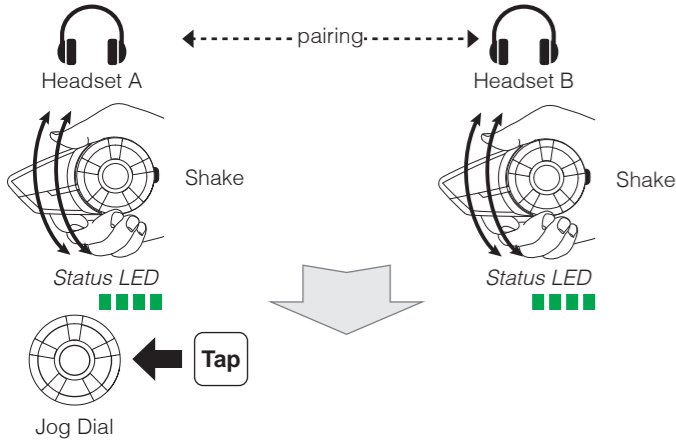

20S EVO Quick Start Guide

Microphone Direction

Installation

Button Operation

Power On/Off

Volume Adjustment

Ambient Mode

Bluetooth Pairing Phone, MP3 and GPS

Mobile Phone

Music

Battery Check

Configuration Menu

There is **Universal Intercom Pairing** in the Configuration Menu.

Quick Pairing Intercom

Normal Pairing Intercom

Start / End Intercom

Start / End Group Intercom

Radio On / Off

Radio Seek Stations

Radio Scan Up FM Band

Save to preset while scanning

Radio Save or Delete Preset

Radio Move to Preset Station

Voice Command

Voice Command	Function
"Music"	Music play/pause
"FM radio"	FM Radio on/off
"Intercom [one, two, ... , nine]"	Start/End each intercom
"Speed dial [one, two, three]"	Speed dialing