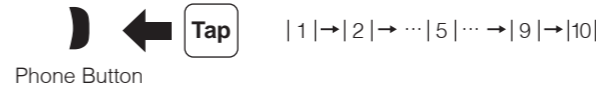

Start / End Group Intercom

Radio On / Off

Radio Seek Stations

Radio Scan Up FM Band

Save to preset while scanning

Radio Save or Delete Preset

Radio Move to Preset Station

Voice Command