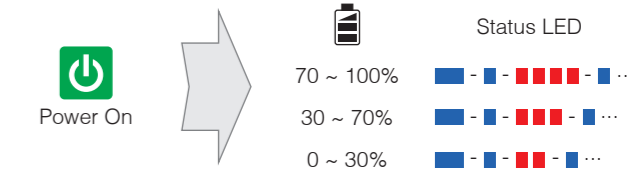

Battery Check