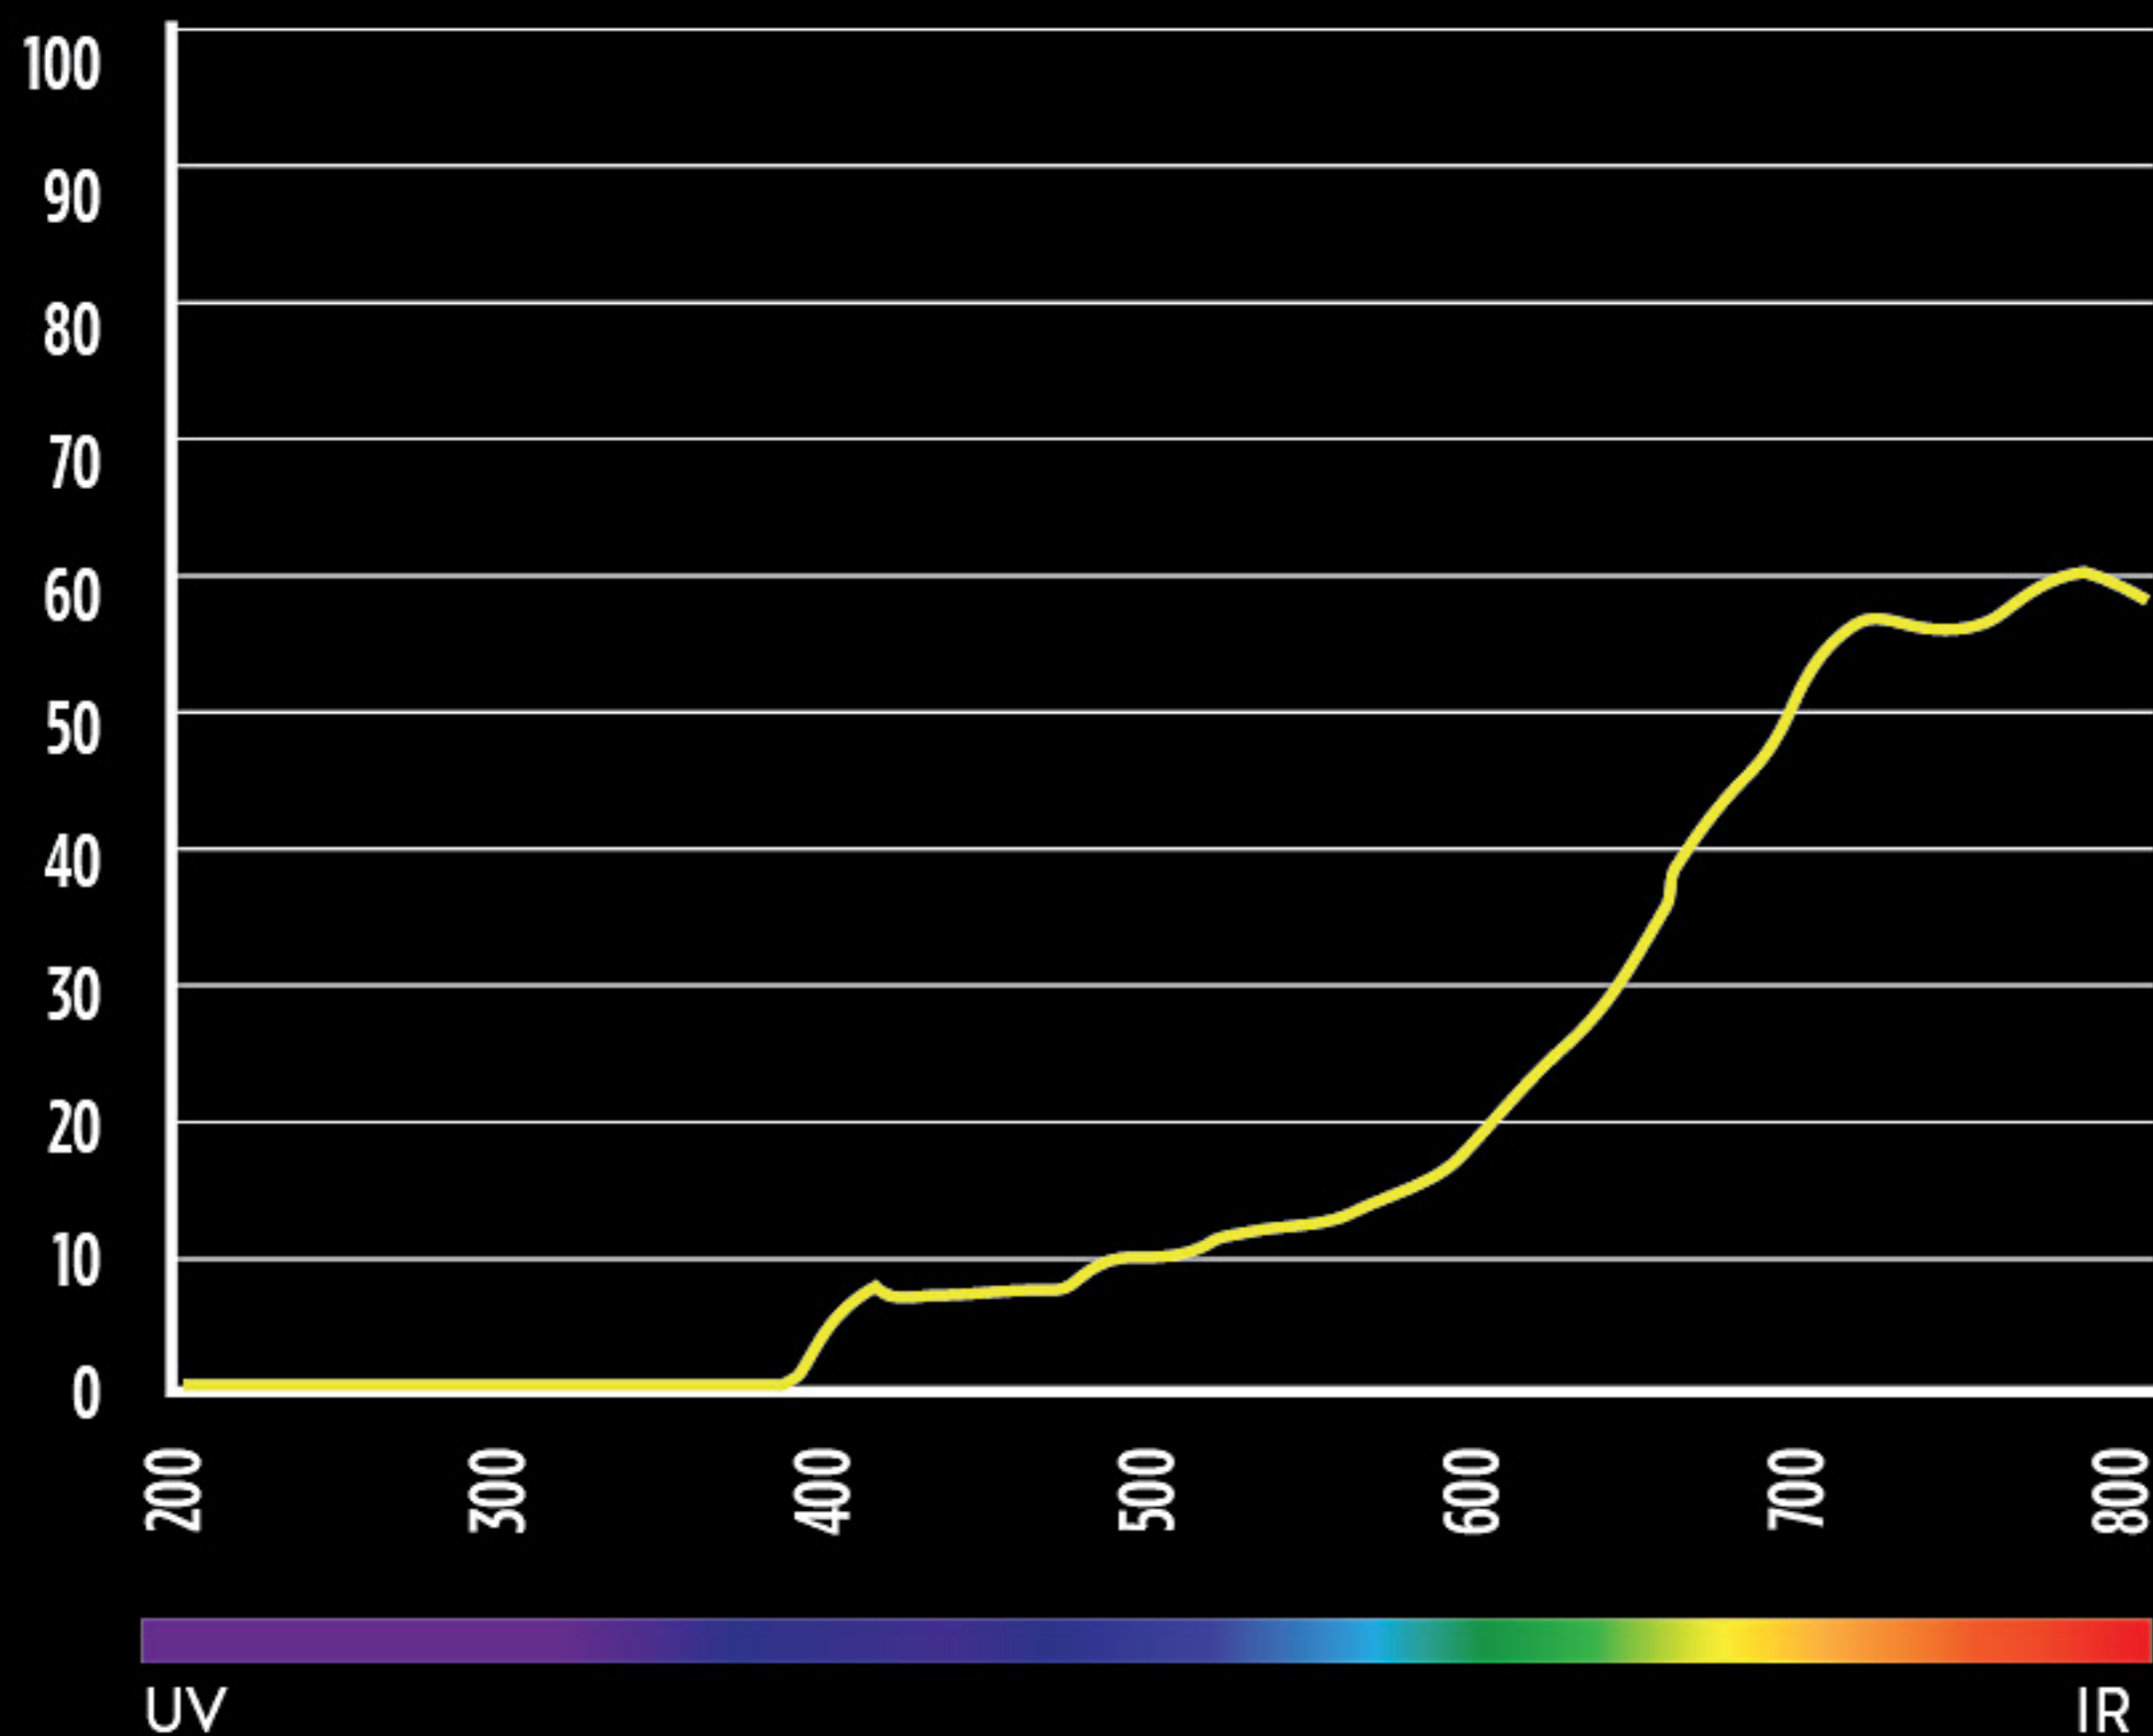

# SOLAR BLACK CHROME

VISIBLE LIGHT TRANSMISSION  
VLT 10%  
Filter category / S3

BRIGHT

# SOLAR BLUE CHROME

VISIBLE LIGHT TRANSMISSION  
VLT 13%  
Filter category / S3

BRIGHT

# SOLAR GREEN CHROME

VISIBLE LIGHT TRANSMISSION  
VLT 11%  
Filter category / S3

BRIGHT

# SOLAR RED CHROME

VISIBLE LIGHT TRANSMISSION  
VLT 11%  
Filter category / S3

BRIGHT