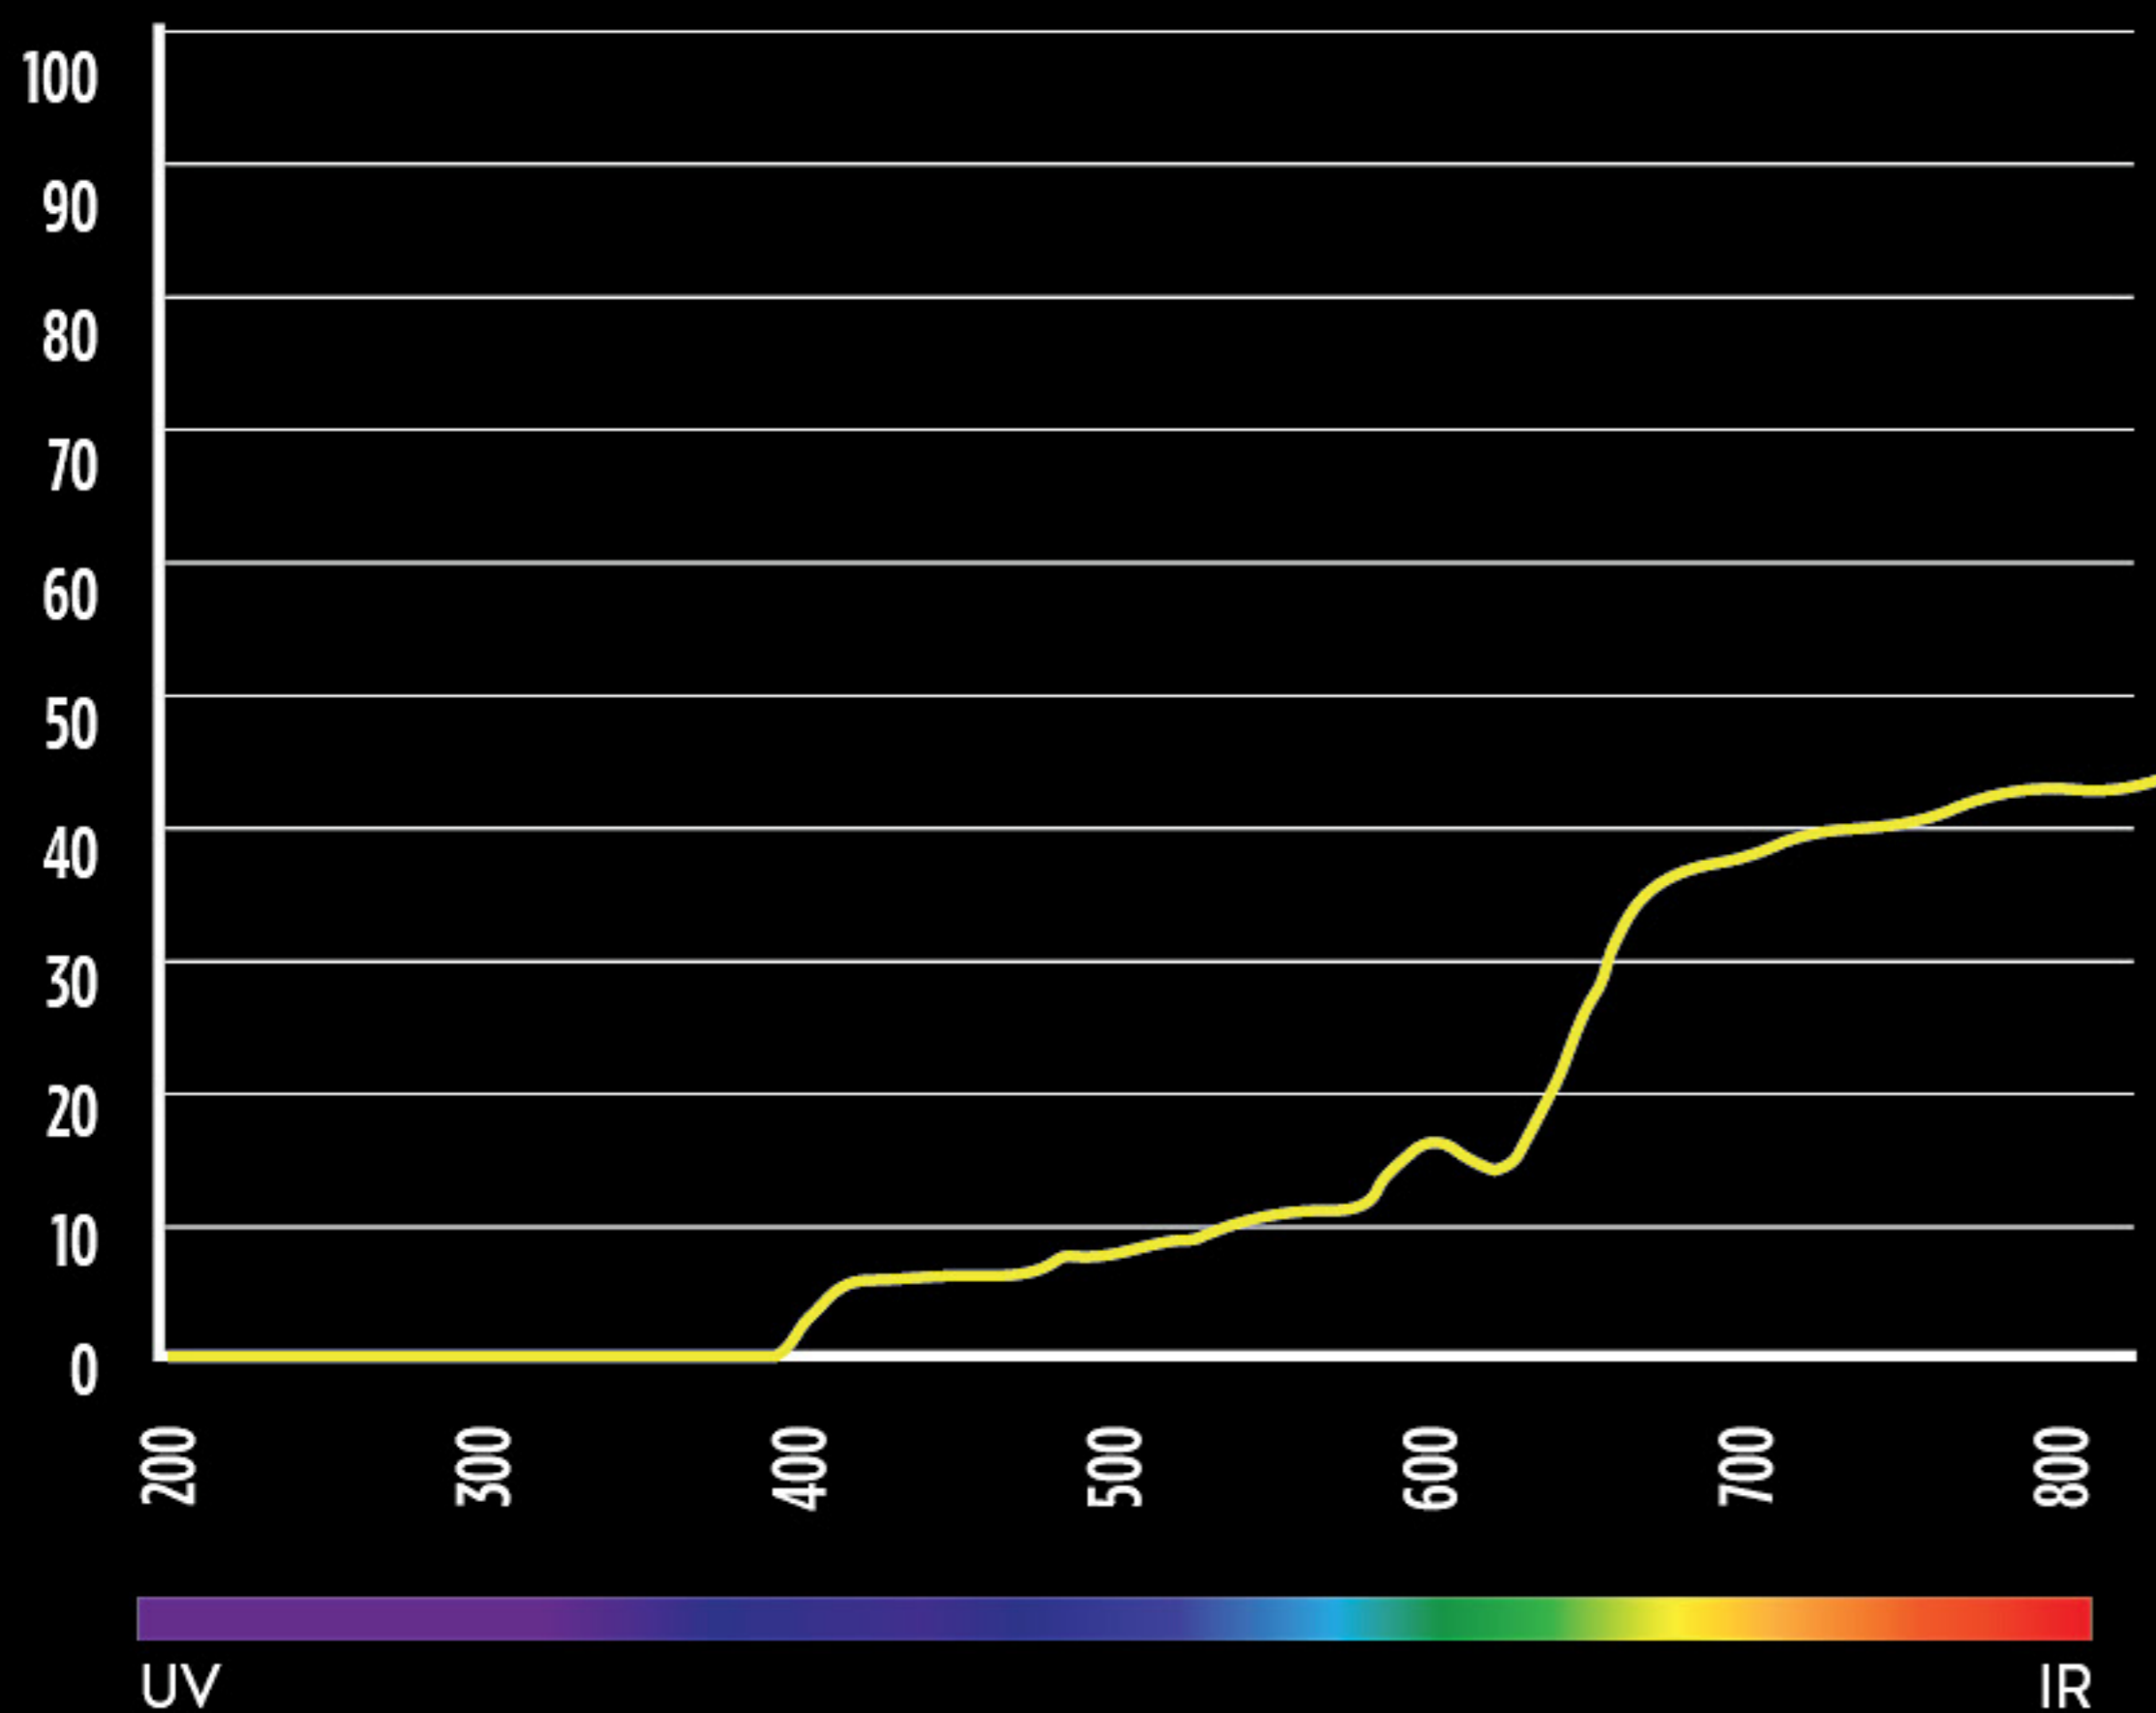

# LIGHT SENSITIVE BRONZE CHROME

VISIBLE LIGHT TRANSMISSION  
VLT 15-45%  
Filter category / S1-S3

all weather conditions

# SOLAR BLACK CHROME

VISIBLE LIGHT TRANSMISSION  
VLT 10%  
Filter category / S3

BRIGHT