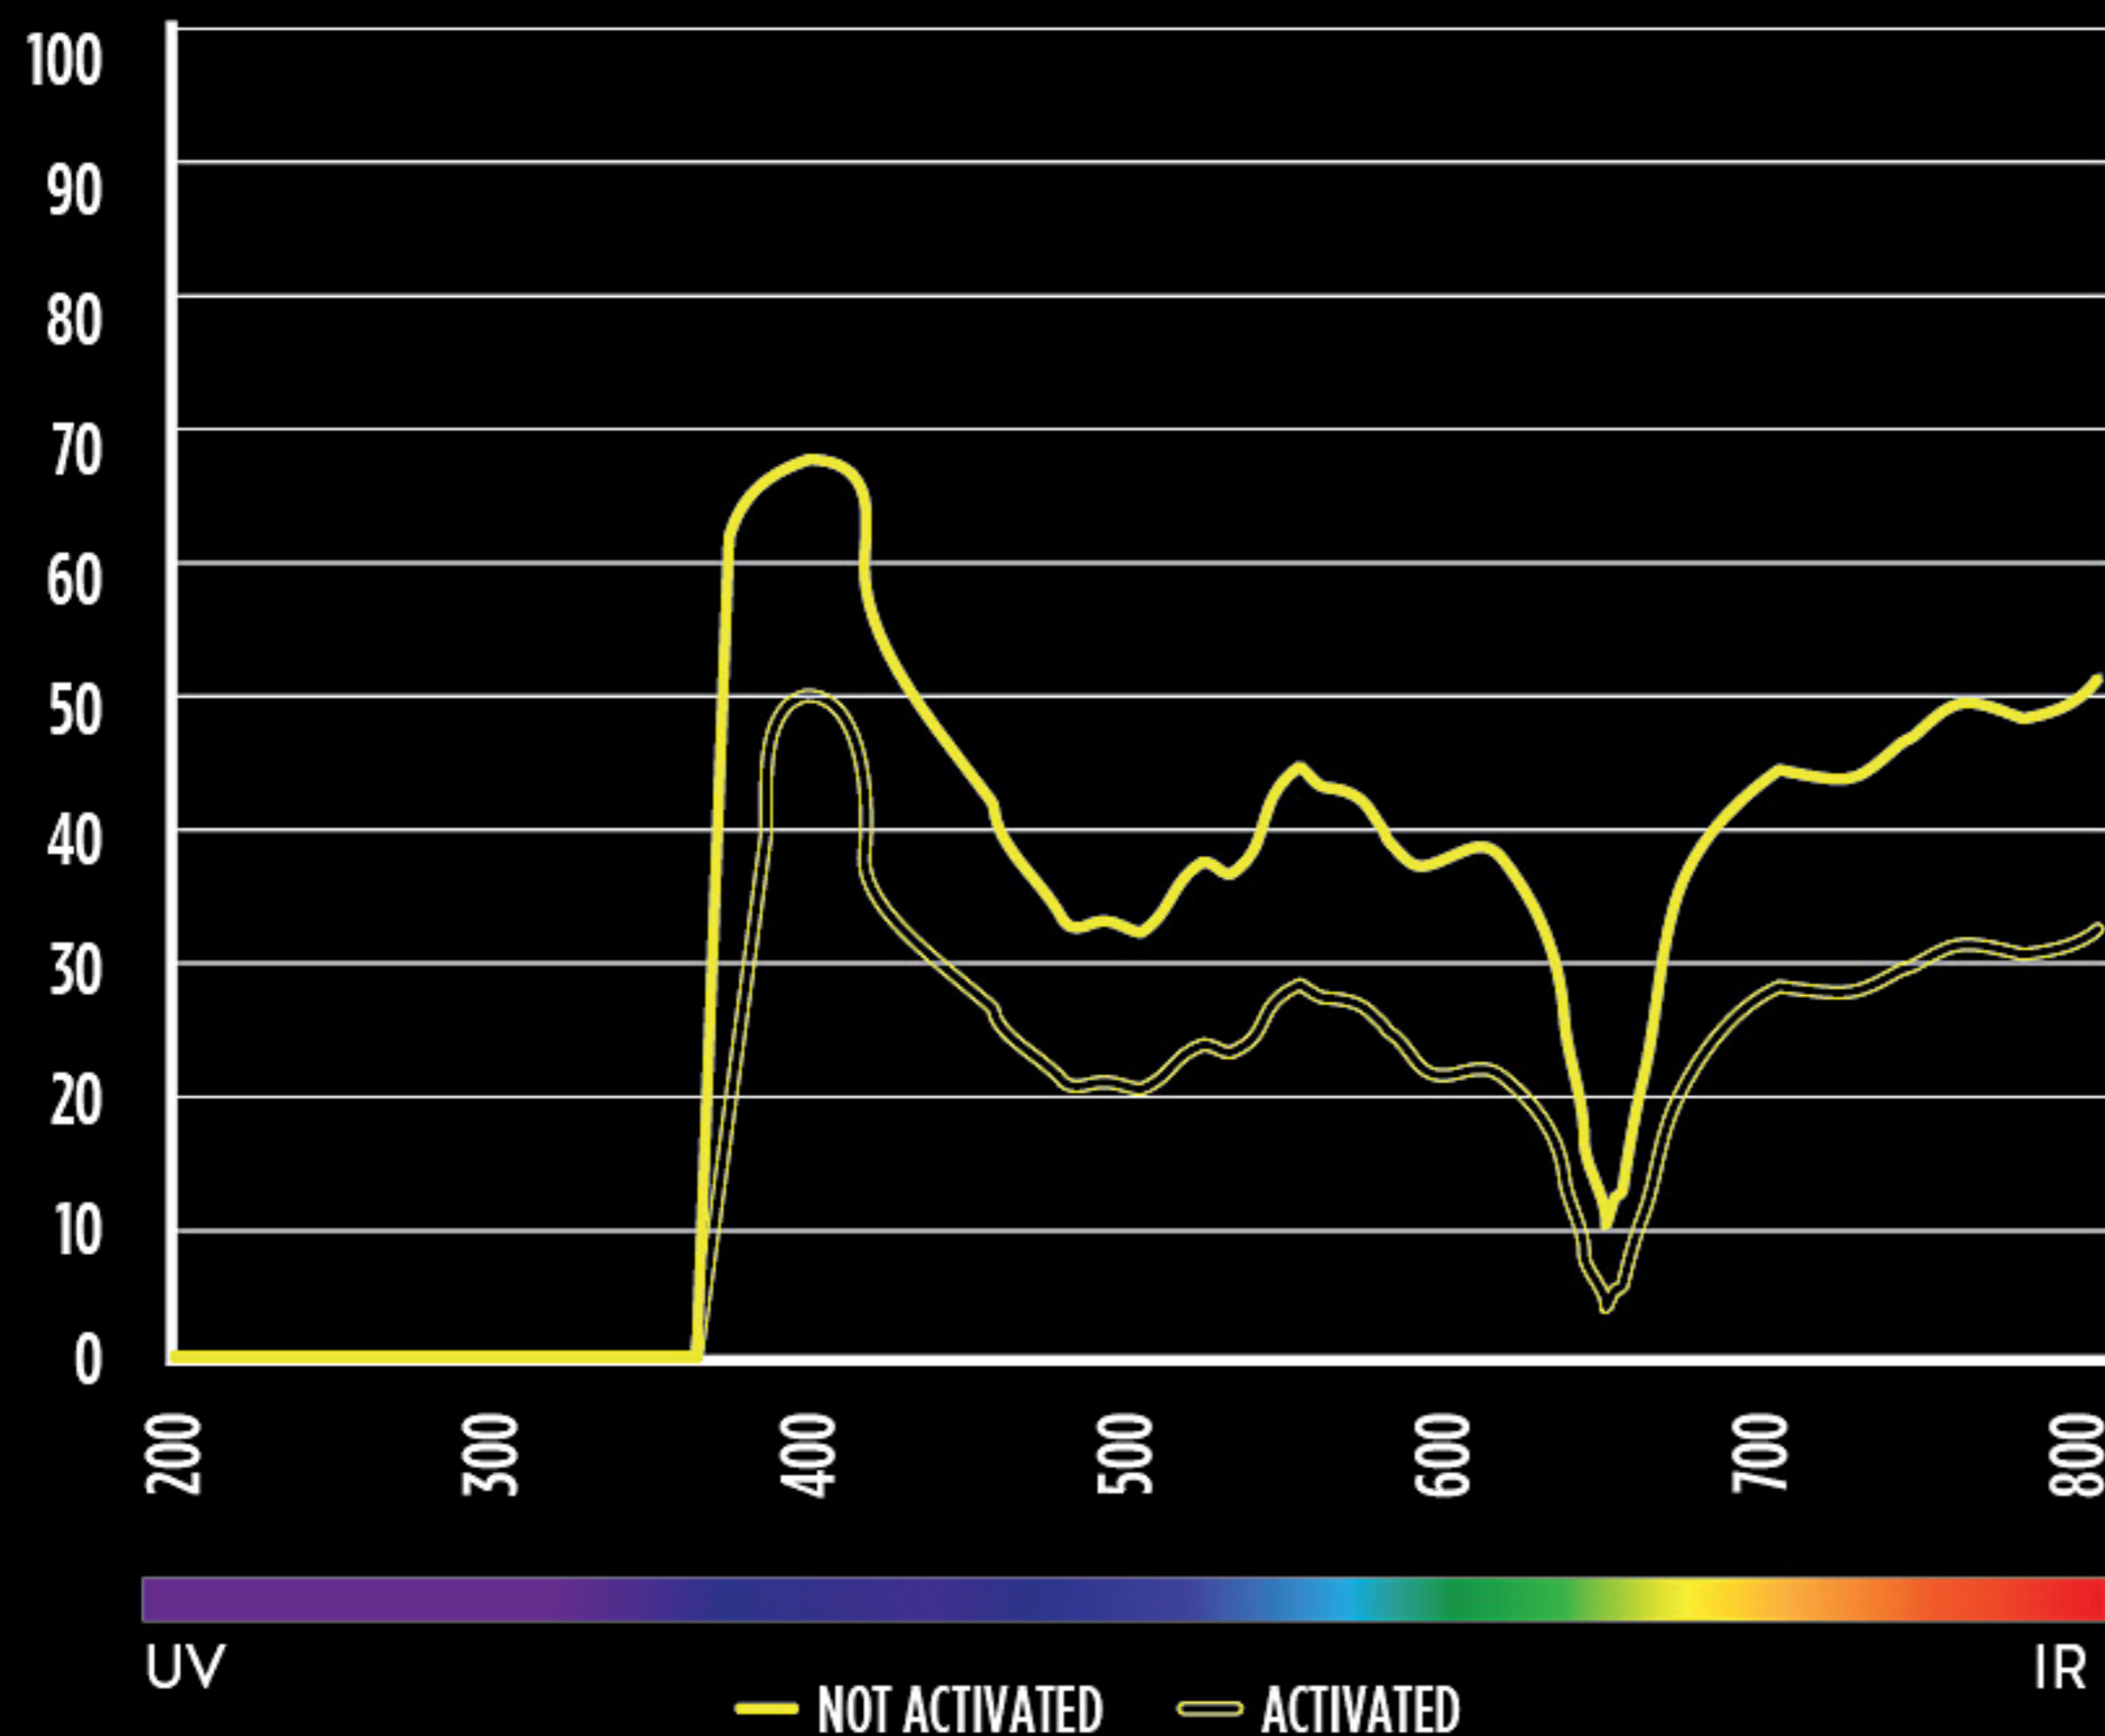

# ILLUMINATOR RED CHROME

VISIBLE LIGHT TRANSMISSION  
VLT 60%  
Filter category / S1

Cloudy/White out

# LIGHT SENSITIVE BLUE CHROME

VISIBLE LIGHT TRANSMISSION

VLT 7-22%

Filter category / S2-S4

all weather conditions

# LIGHT SENSITIVE BRONZE CHROME

VISIBLE LIGHT TRANSMISSION  
VLT 15-45%  
Filter category / S1-S3

all weather conditions

# SOLAR BLACK CHROME

VISIBLE LIGHT TRANSMISSION  
VLT 10%  
Filter category / S3

BRIGHT