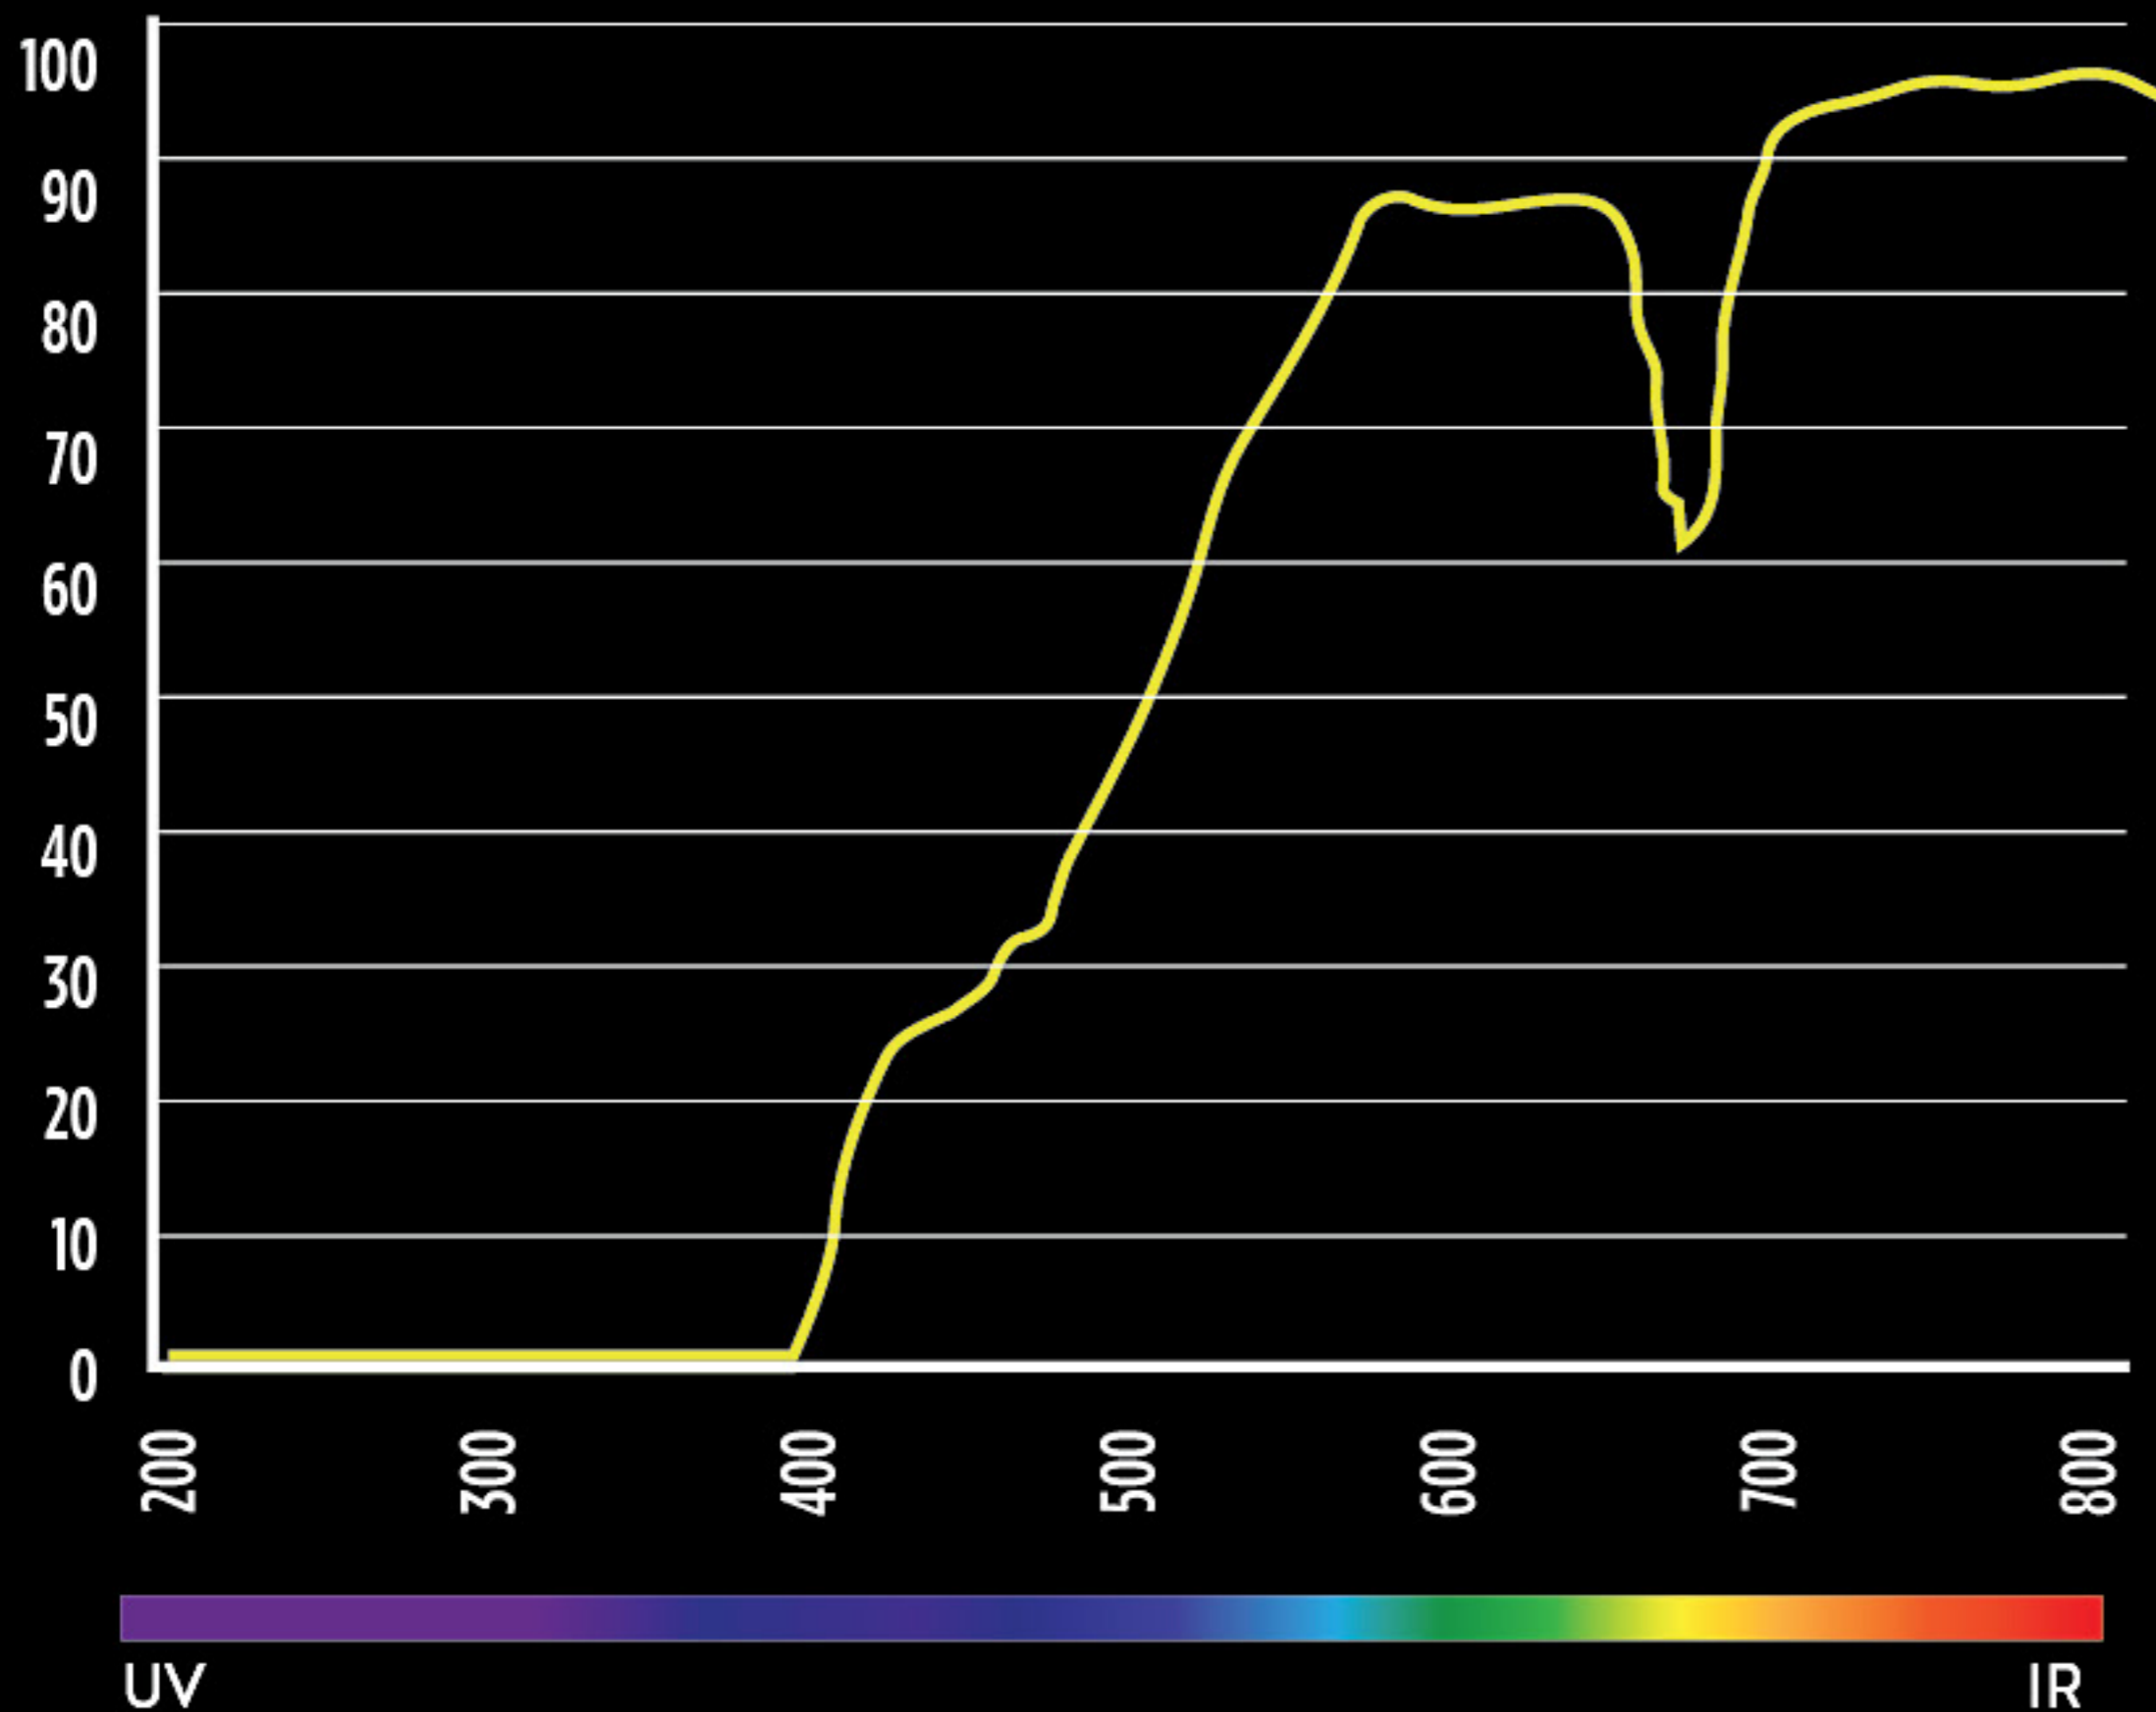

# BLUE CHROME

VISIBLE LIGHT TRANSMISSION  
VLT 39%  
Filter category / S2

Partly cloudy

# ILLUMINATOR

VISIBLE LIGHT TRANSMISSION  
VLT 45%  
Filter category / S1

Cloudy/White out

# ILLUMINATOR BLUE CHROME

VISIBLE LIGHT TRANSMISSION  
VLT 61%  
Filter category / S1

Cloudy/White out

# ILLUMINATOR RED CHROME

VISIBLE LIGHT TRANSMISSION  
VLT 60%  
Filter category / S1

Cloudy/White out