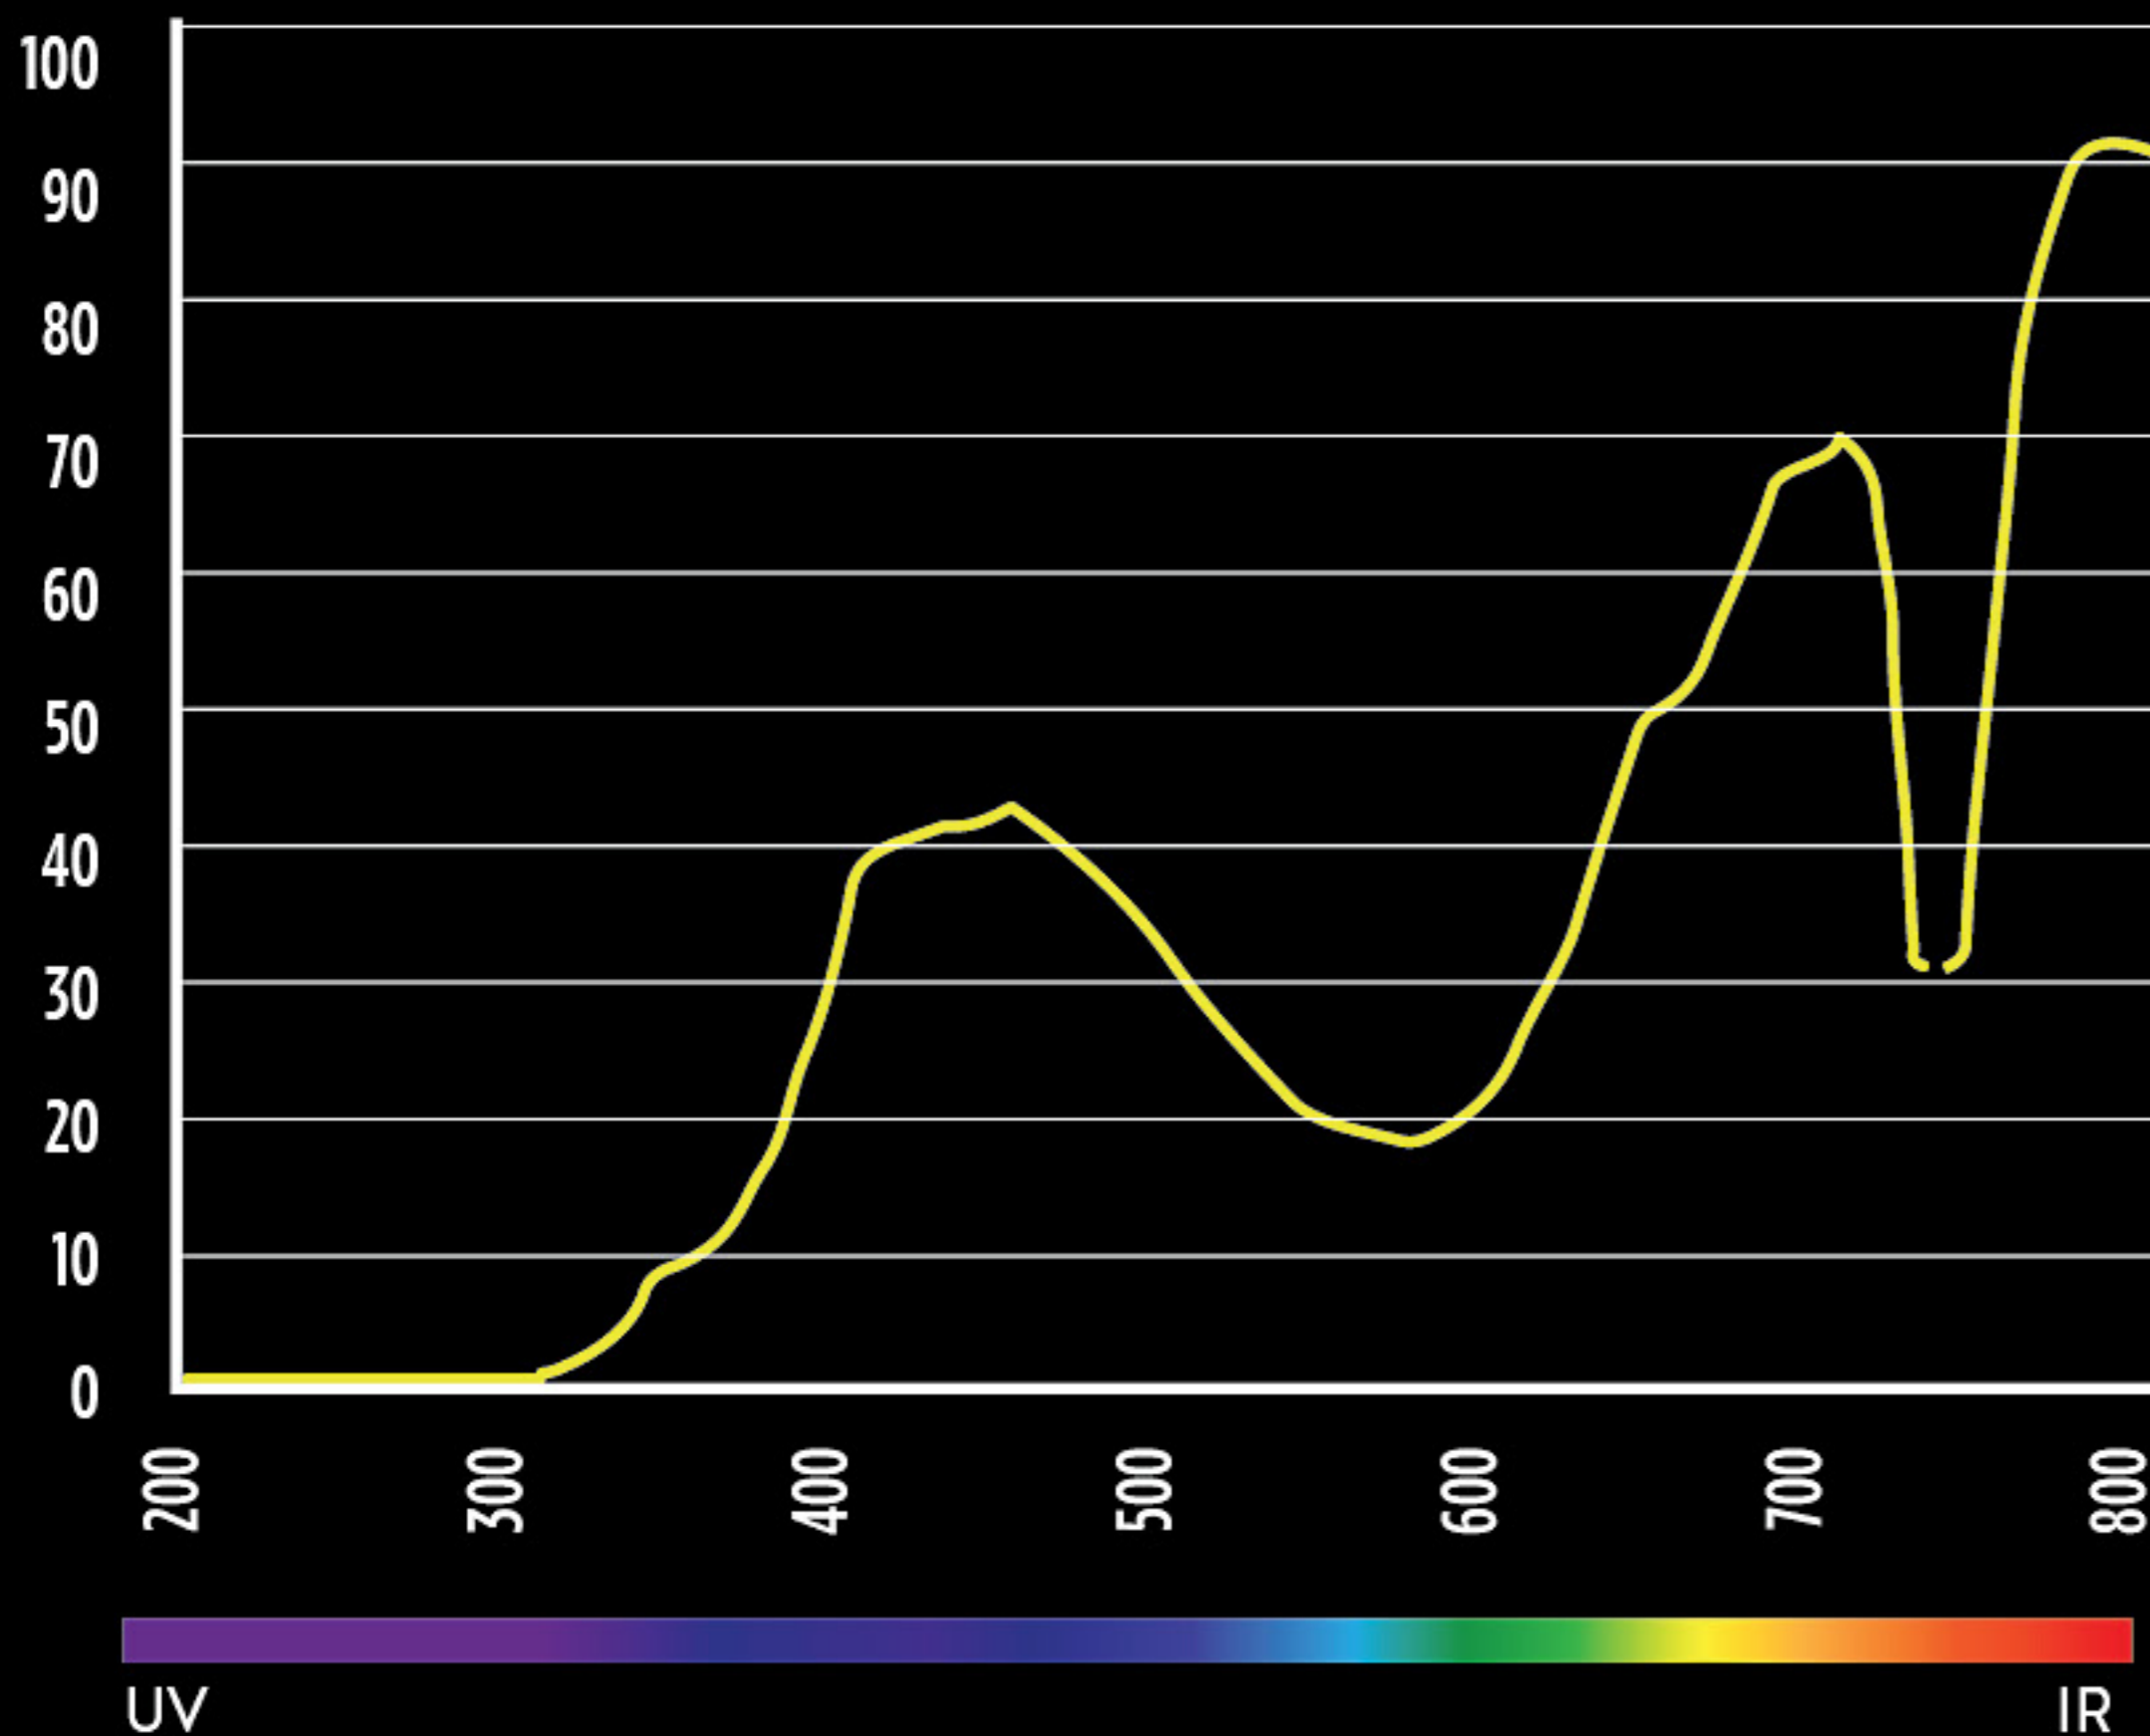

# BLUE CHROME

VISIBLE LIGHT TRANSMISSION  
VLT 39%  
Filter category / S2

Partly cloudy

# ILLUMINATOR

VISIBLE LIGHT TRANSMISSION  
VLT 45%  
Filter category / S1

Cloudy/White out