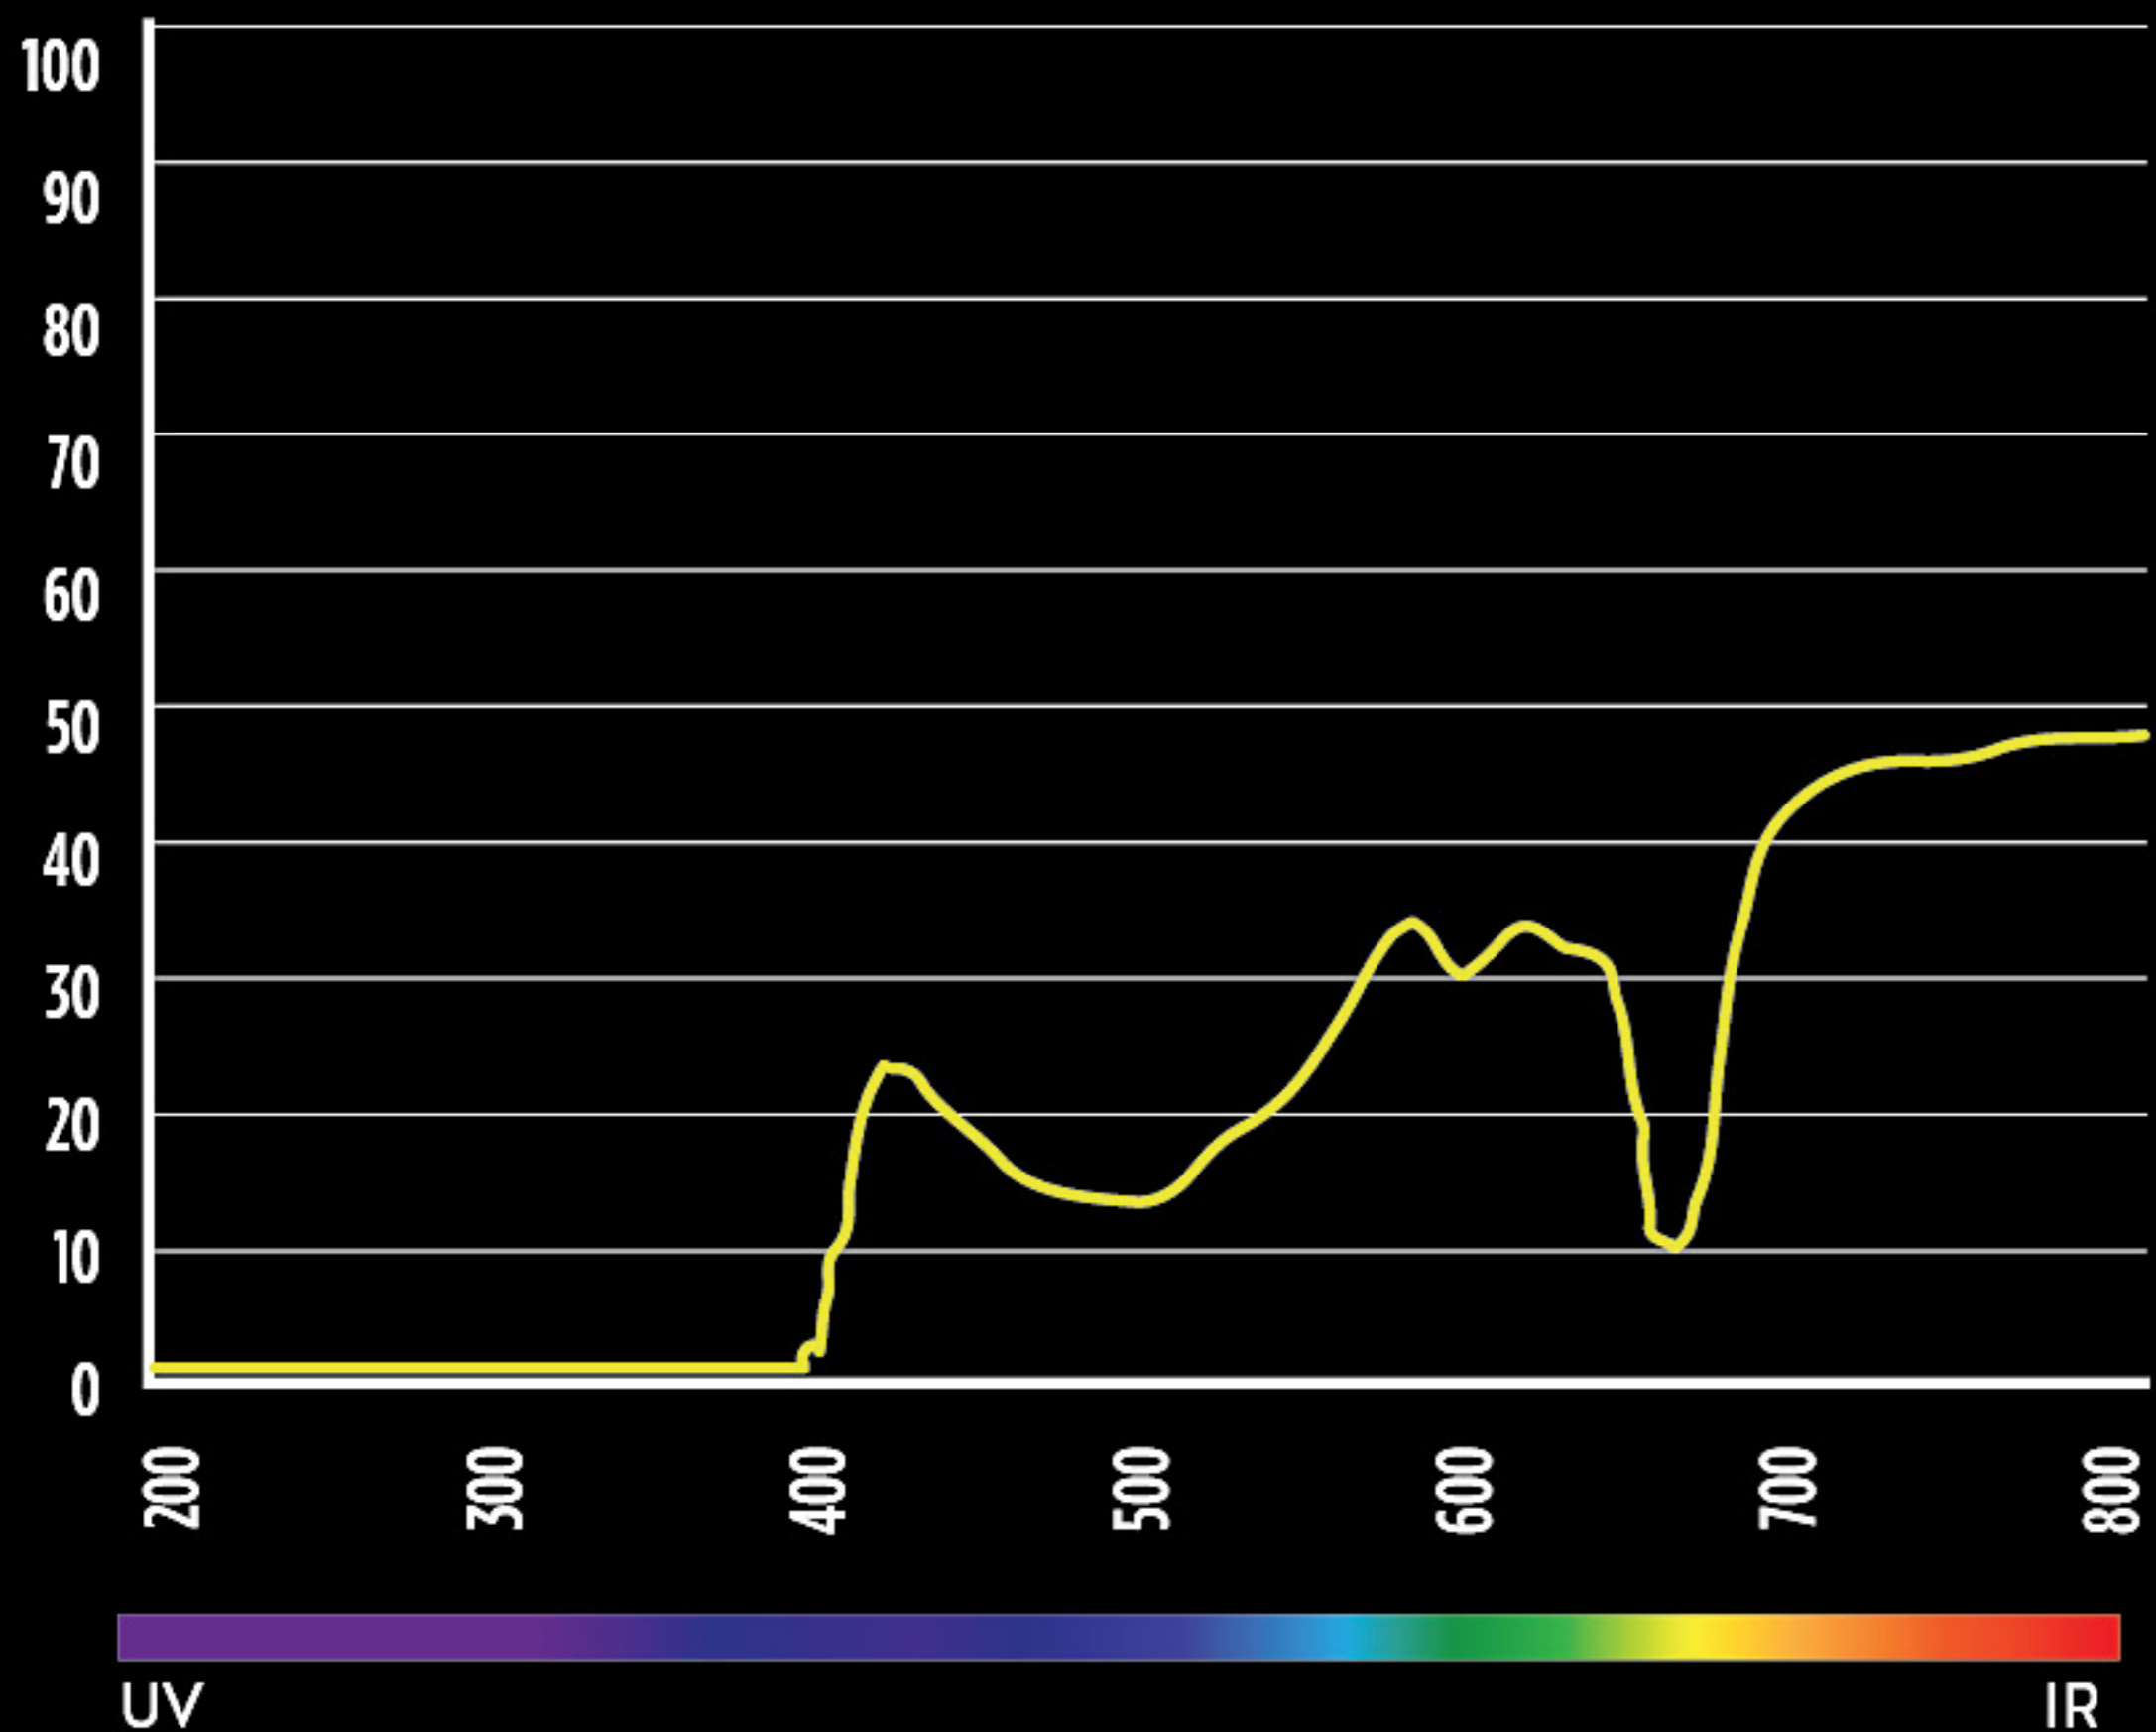

# AMPLIFIER GREEN CHROME

VISIBLE LIGHT TRANSMISSION  
VLT 29%  
Filter category / S2

Partly cloudy

# AMPLIFIER PURPLE CHROME

VISIBLE LIGHT TRANSMISSION  
VLT 21%  
Filter category / S2

Partly cloudy