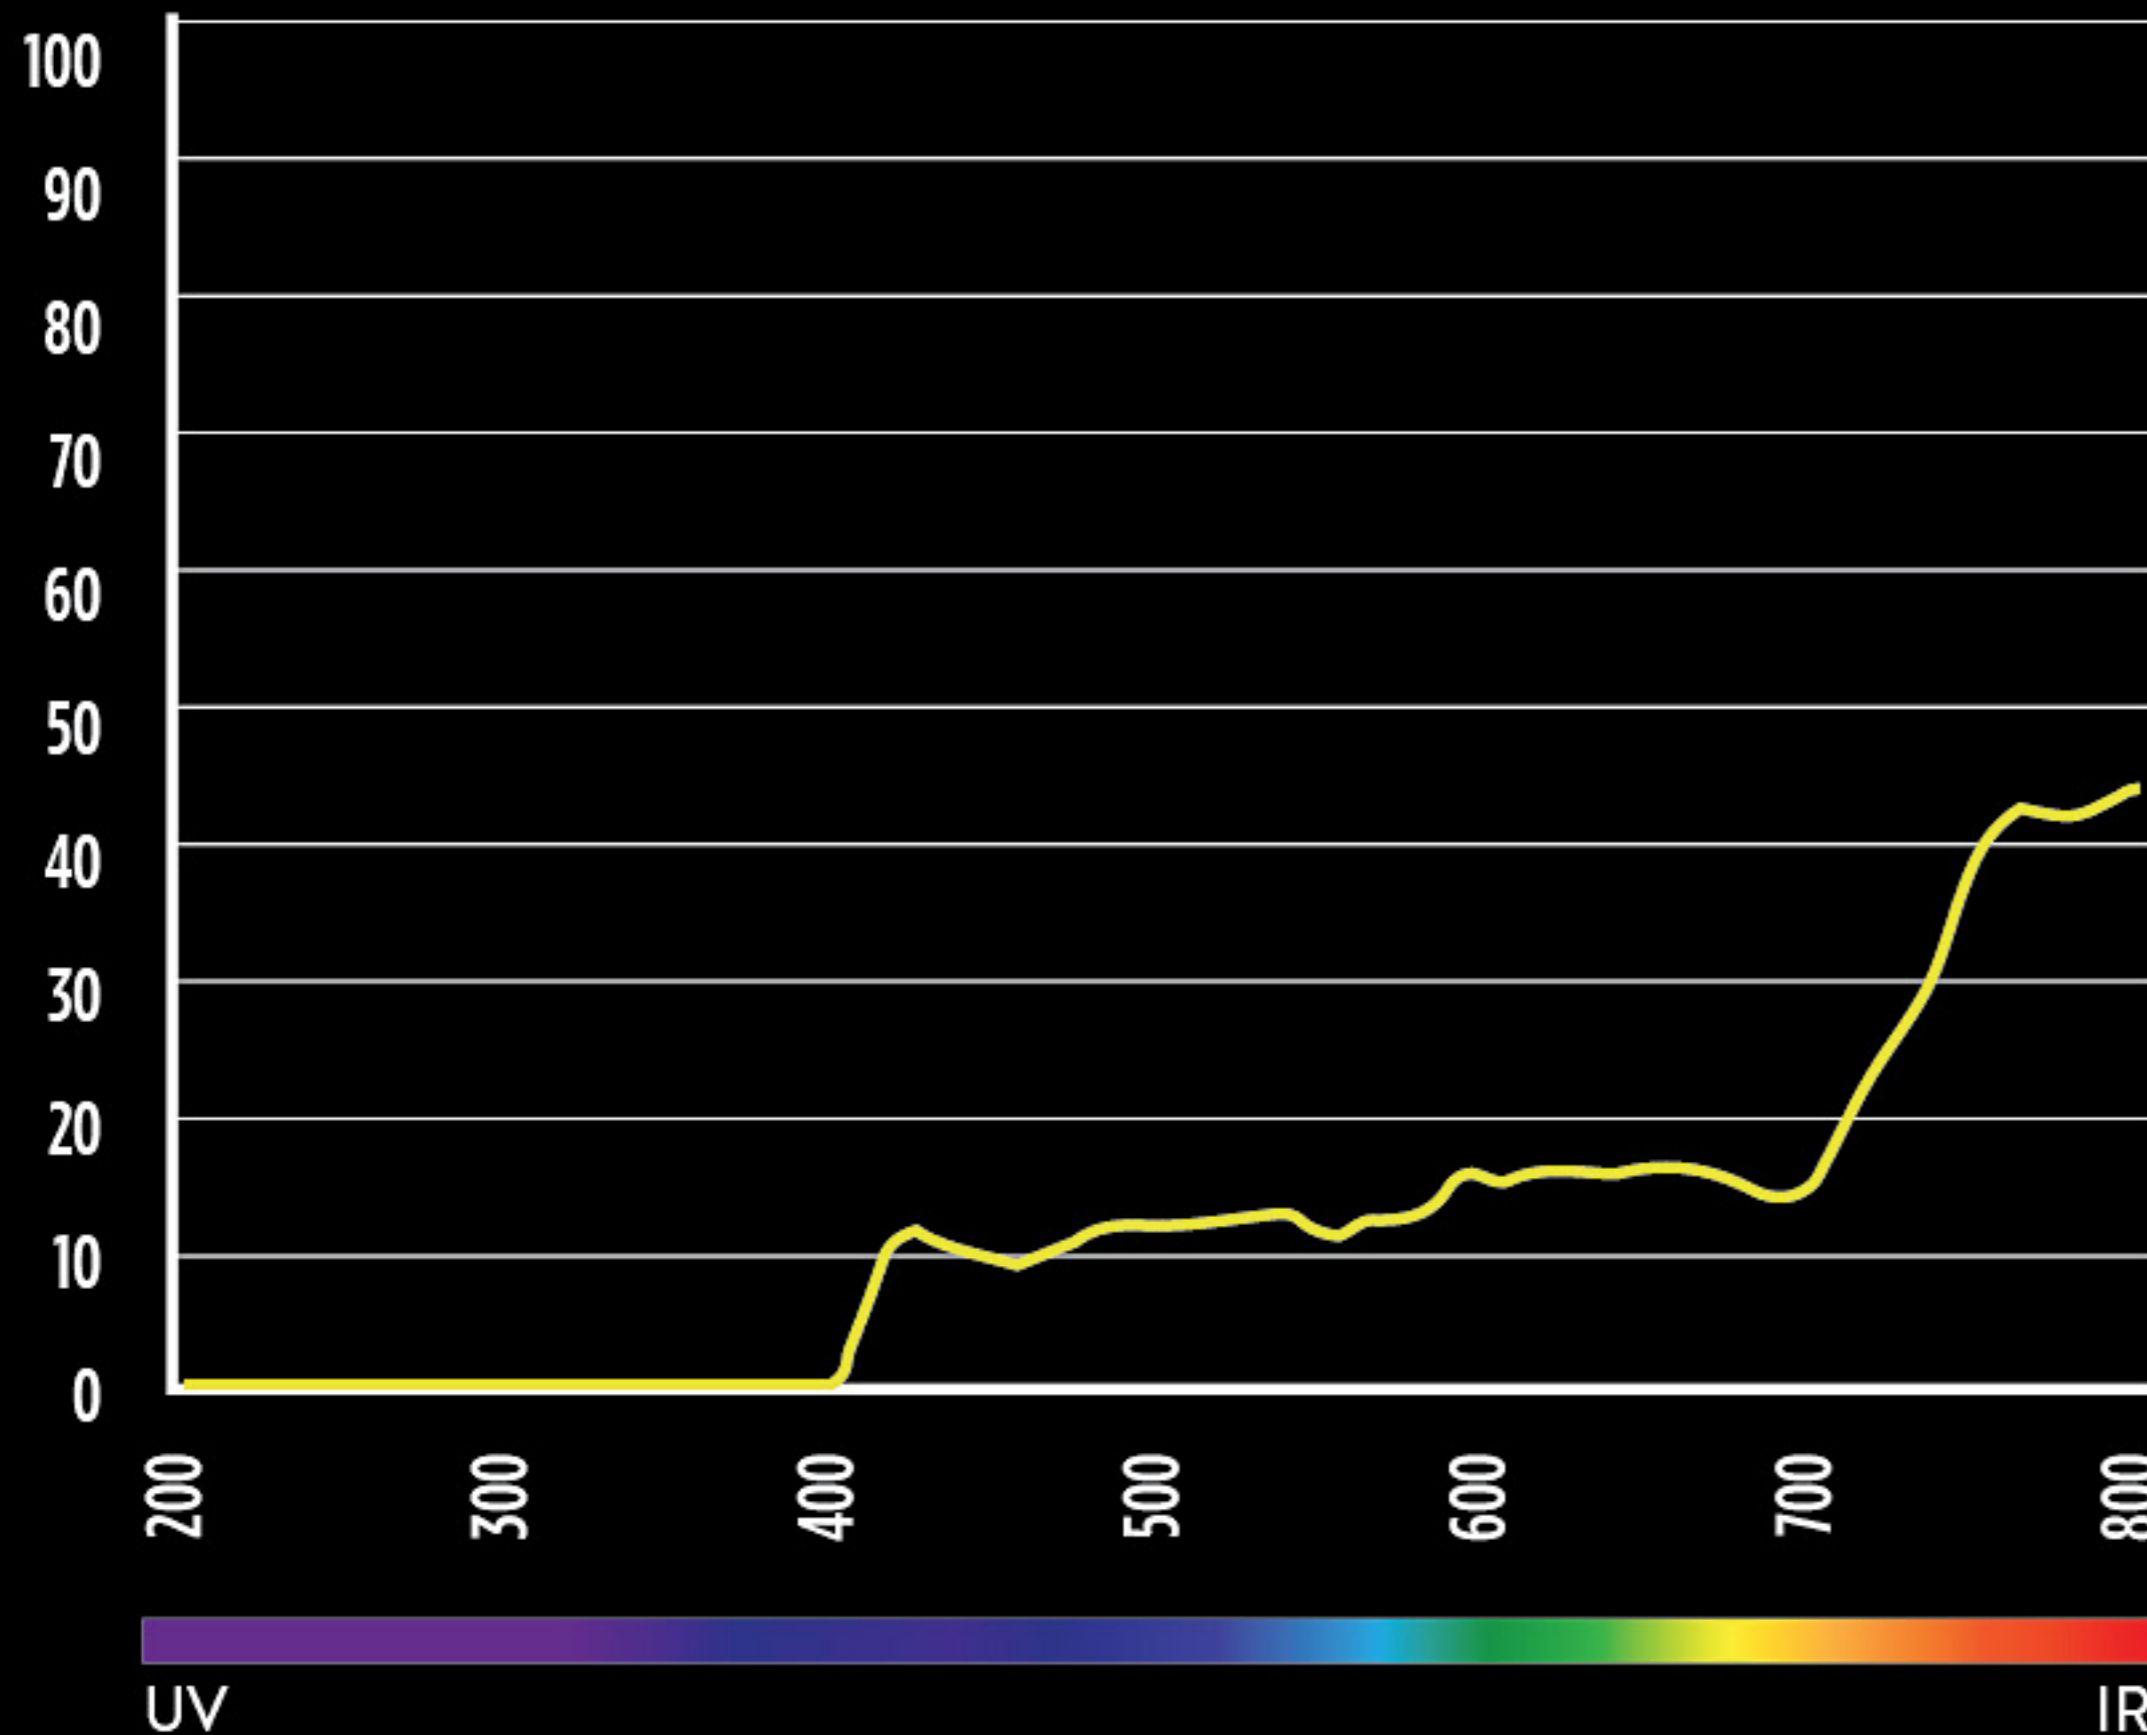

# SOLAR BLACK CHROME

VISIBLE LIGHT TRANSMISSION  
VLT 10%  
Filter category / S3

BRIGHT

# SOLAR BLUE CHROME

VISIBLE LIGHT TRANSMISSION  
VLT 13%  
Filter category / S3

BRIGHT

# SOLAR GREEN CHROME

VISIBLE LIGHT TRANSMISSION  
VLT 11%  
Filter category / S3

BRIGHT

# SOLAR RED CHROME

VISIBLE LIGHT TRANSMISSION  
VLT 11%  
Filter category / S3

BRIGHT