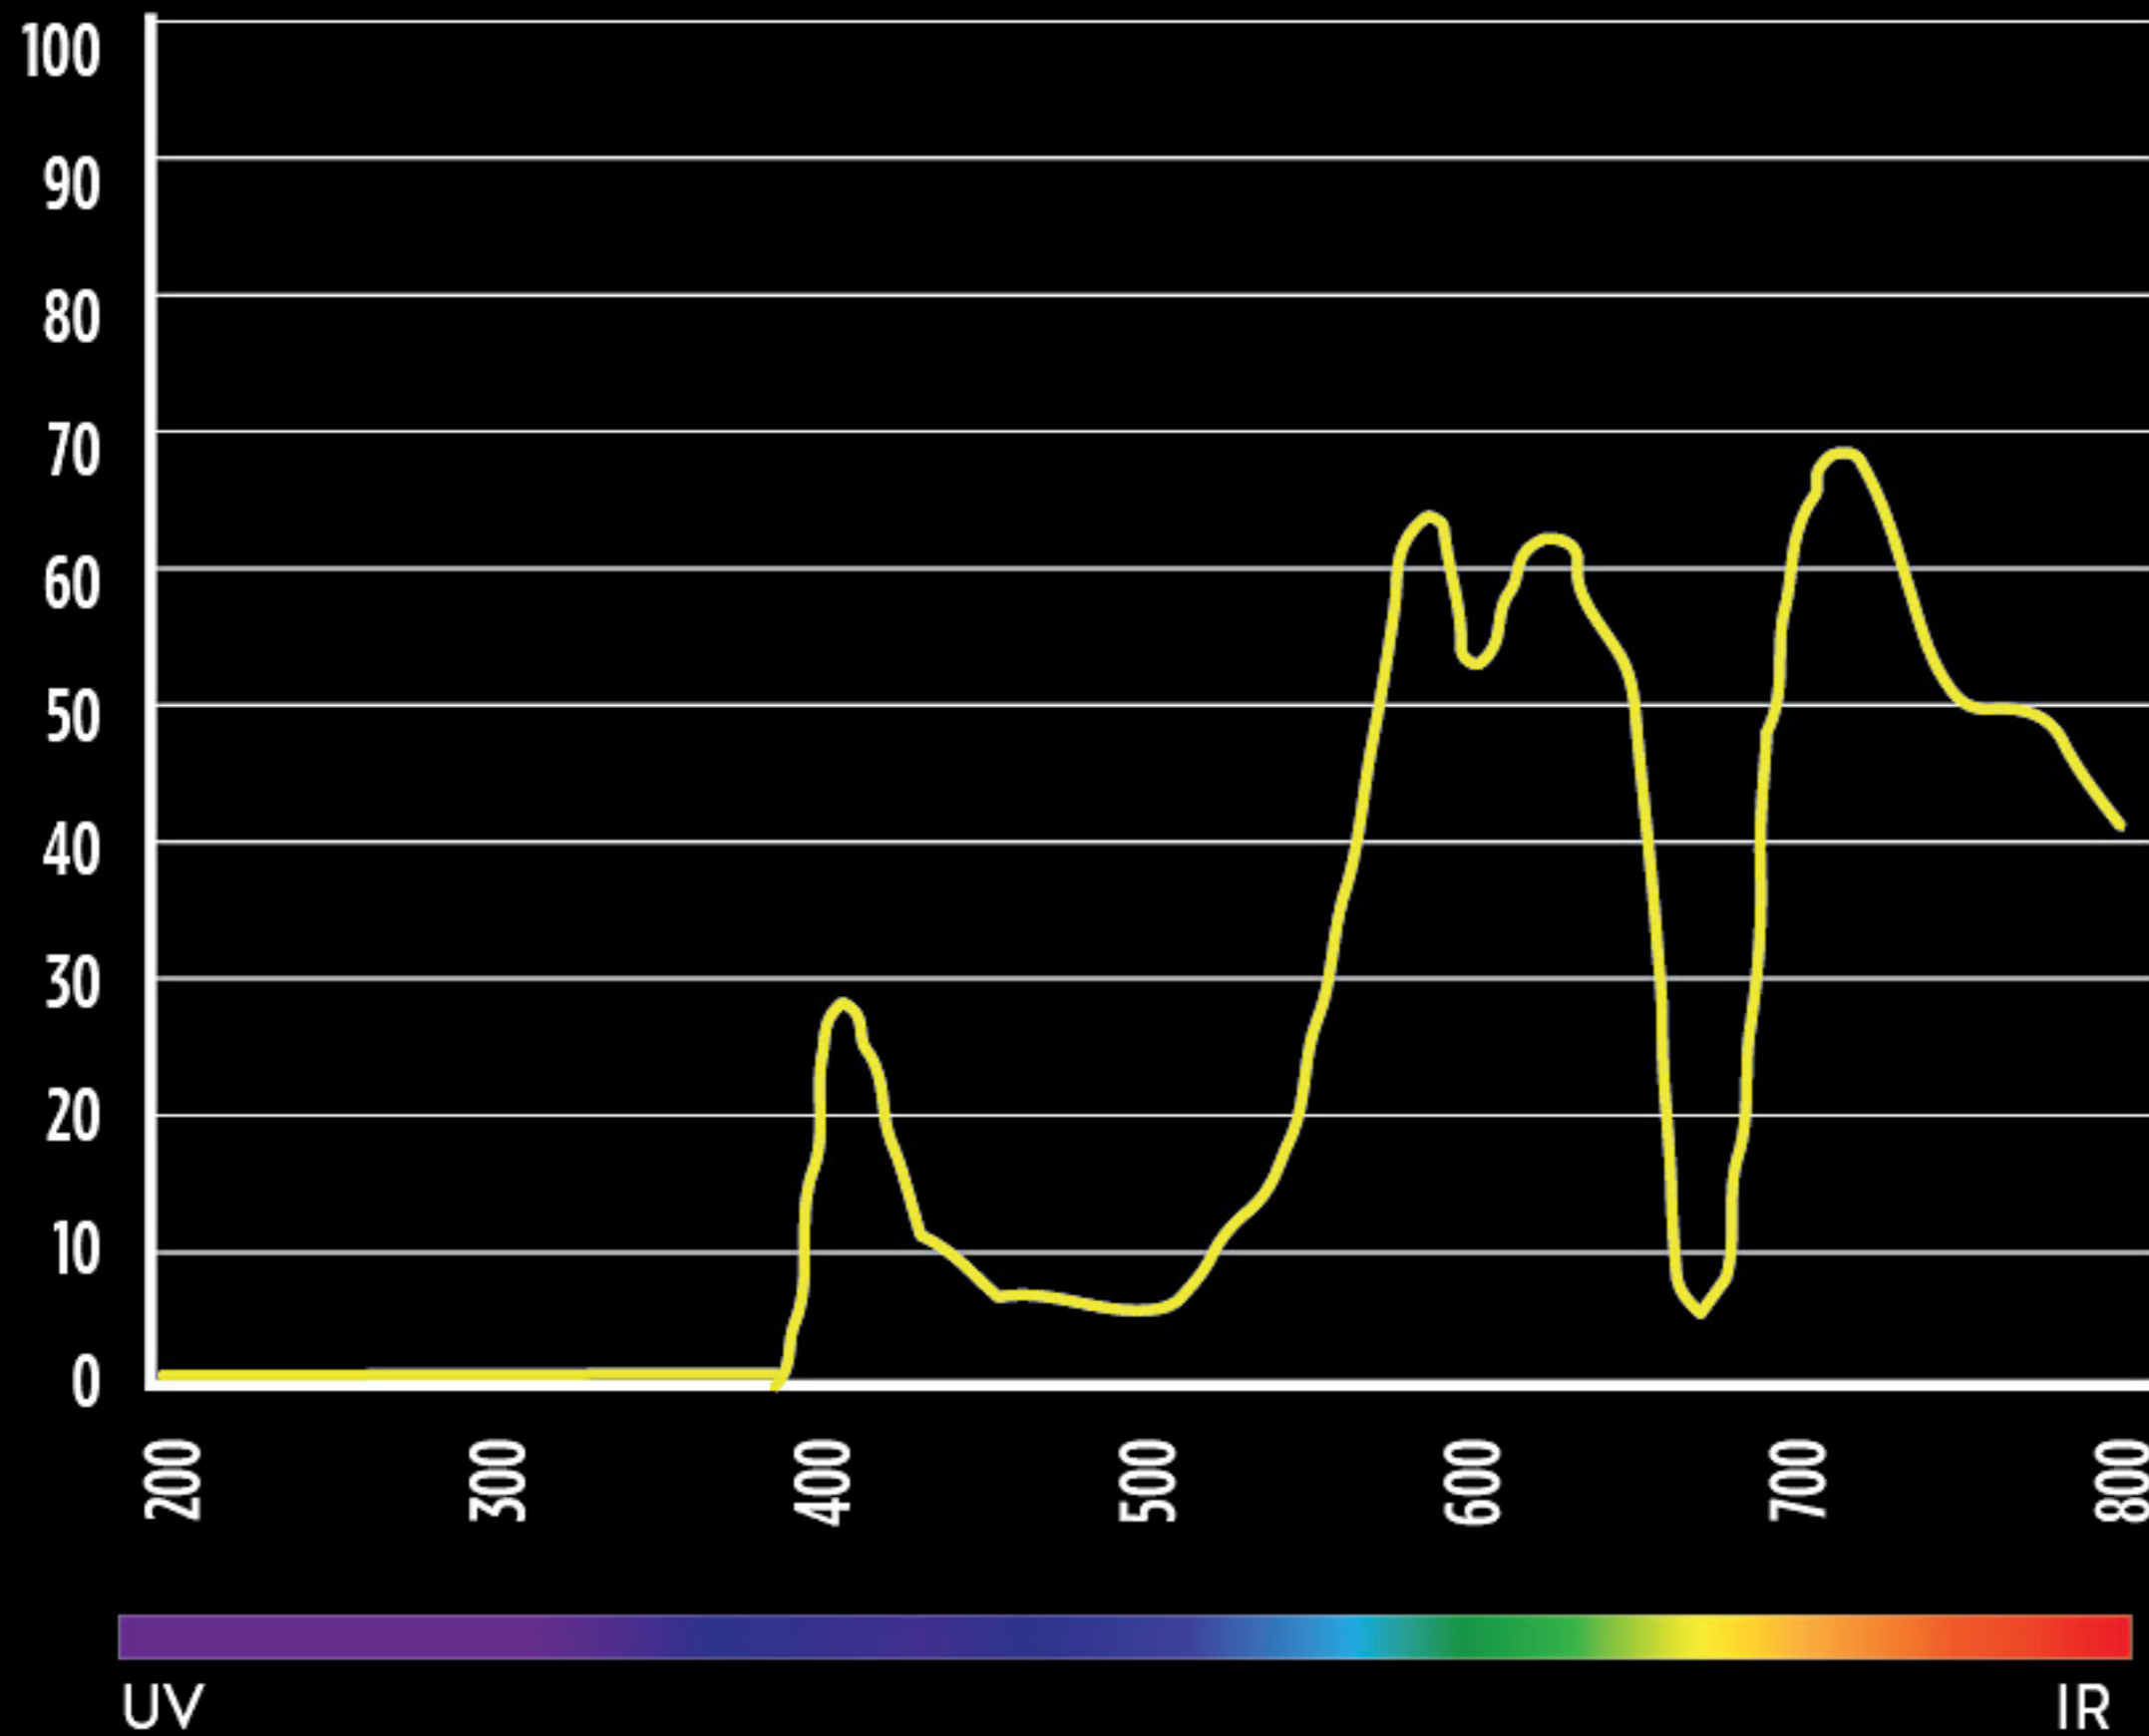

AMPLIFIER TEAL CHROME