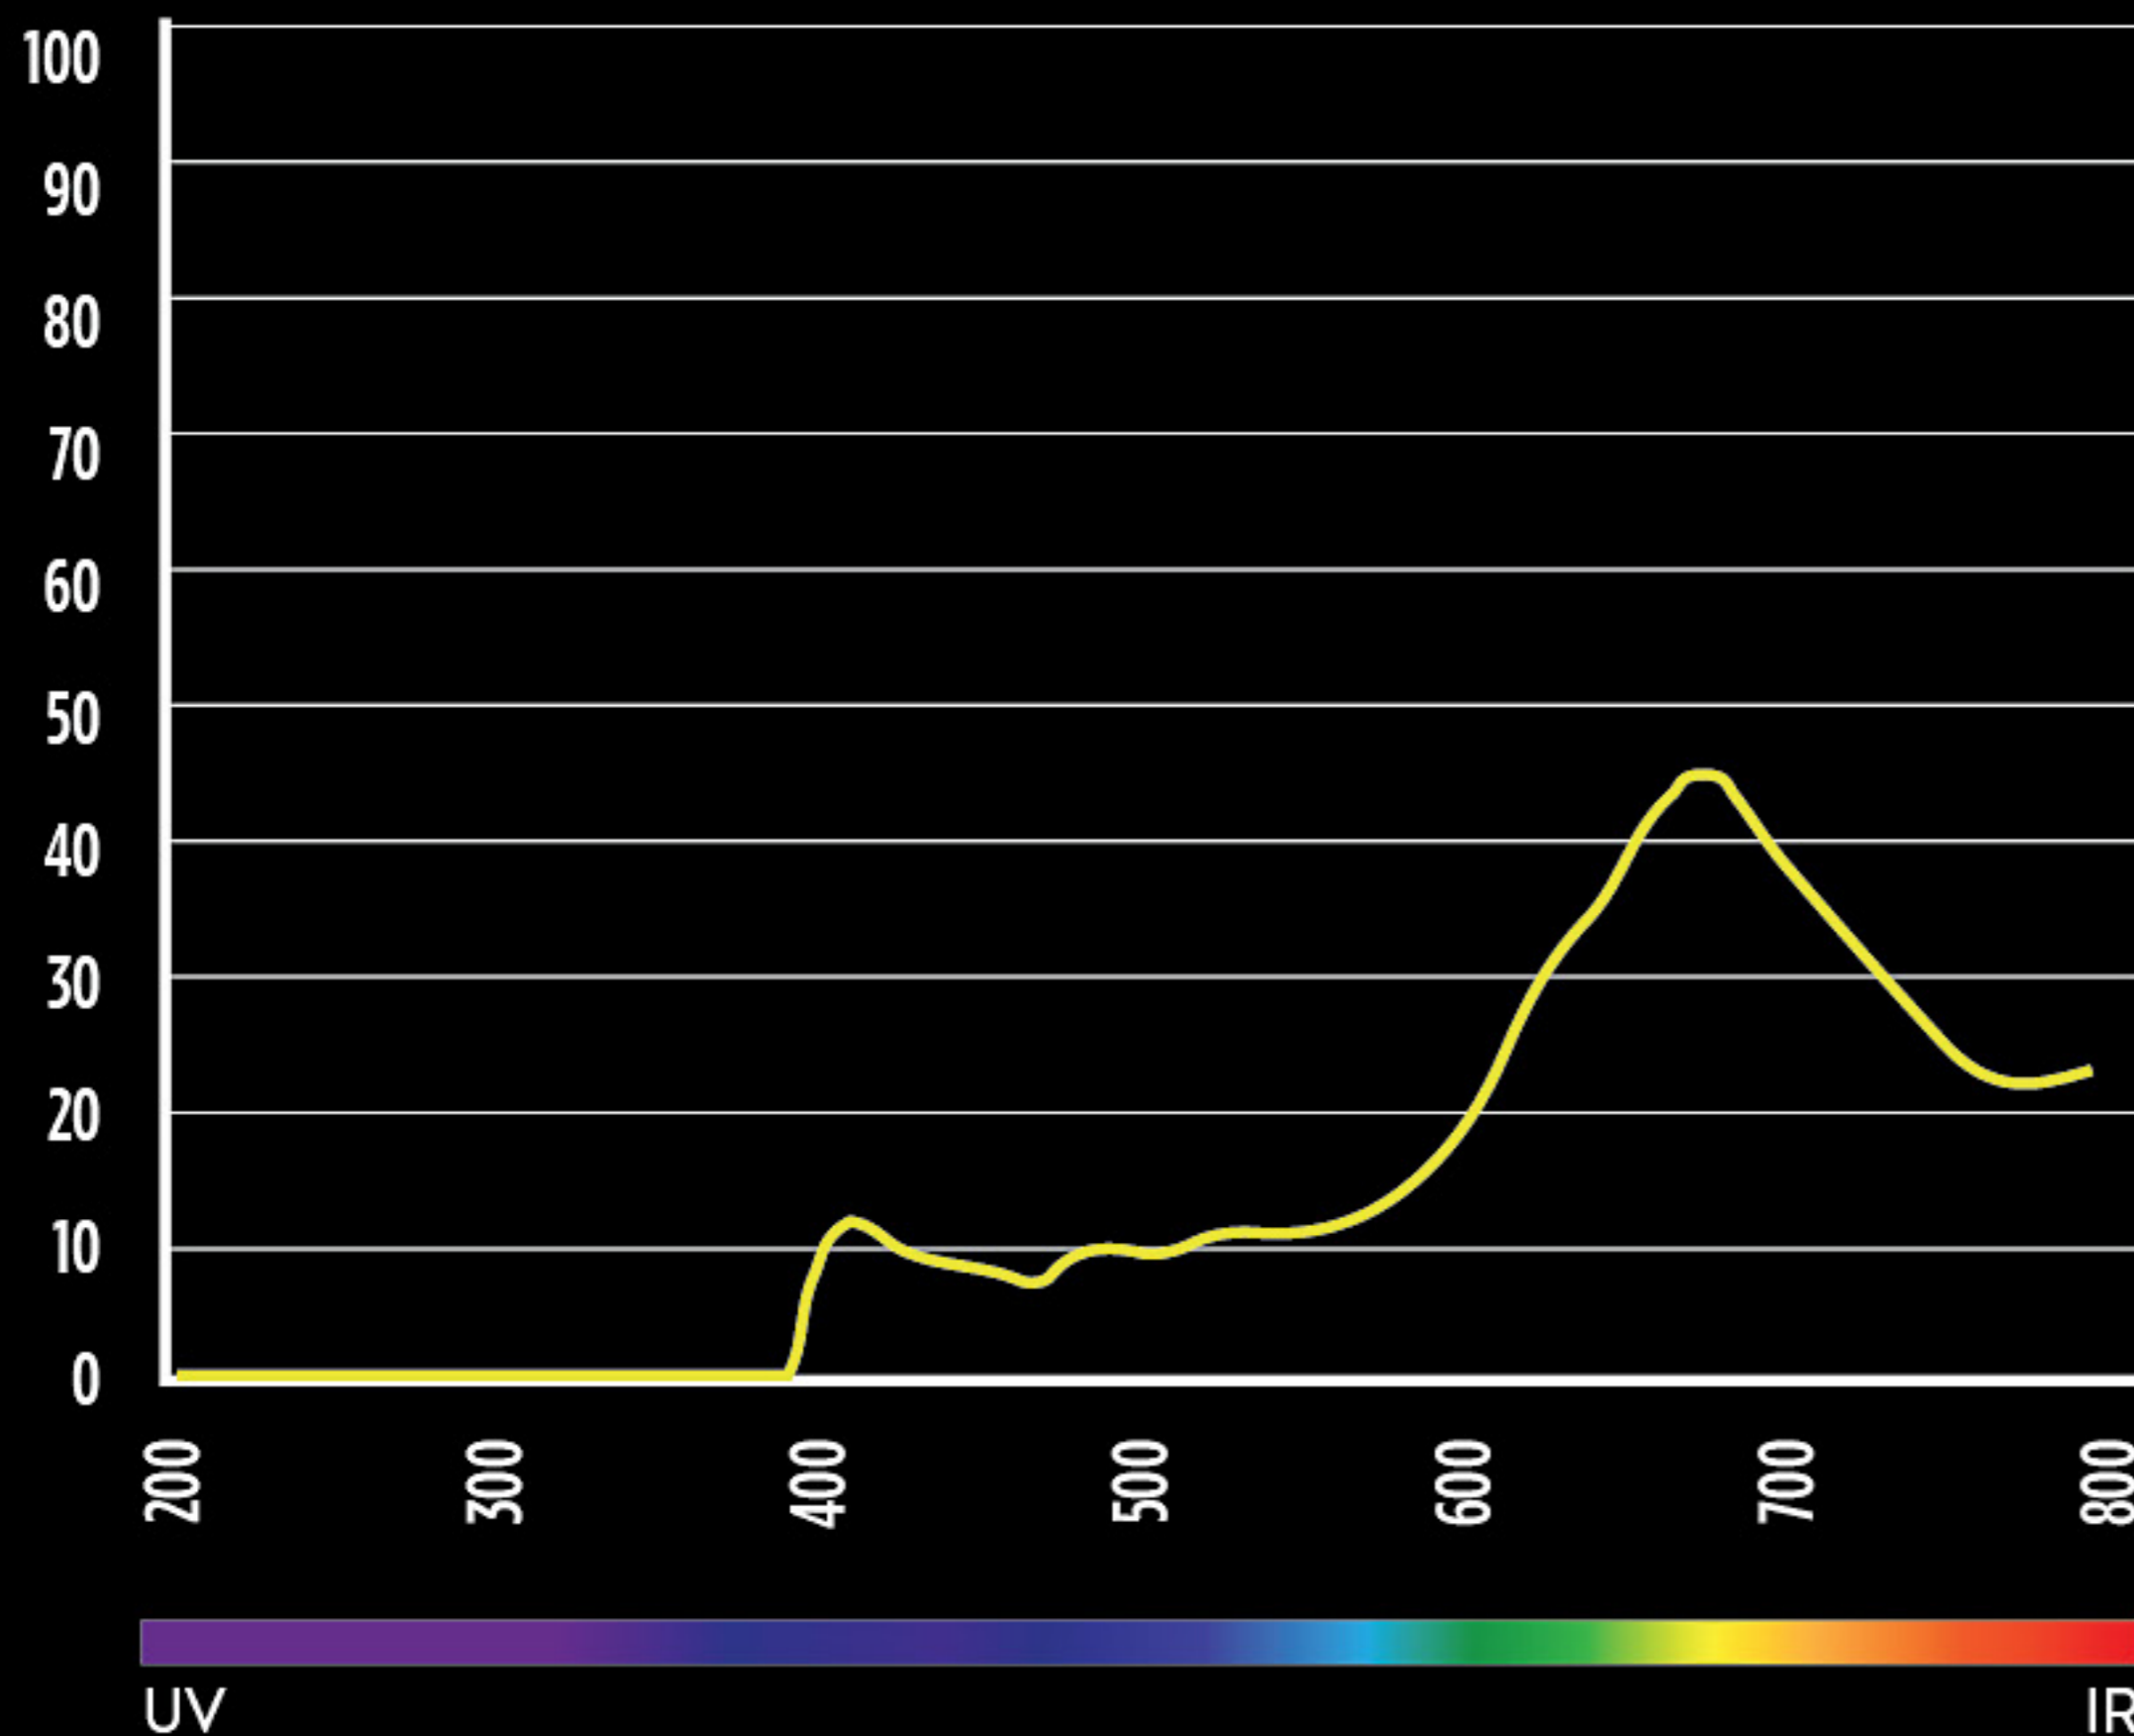

# SOLAR BLACK CHROME

VISIBLE LIGHT TRANSMISSION  
VLT 10%  
Filter category / S3

BRIGHT

# SOLAR BLUE CHROME

VISIBLE LIGHT TRANSMISSION  
VLT 13%  
Filter category / S3

BRIGHT

# SOLAR GREEN CHROME

VISIBLE LIGHT TRANSMISSION  
VLT 11%  
Filter category / S3

BRIGHT

# SOLAR RED CHROME

VISIBLE LIGHT TRANSMISSION  
VLT 11%  
Filter category / S3

BRIGHT