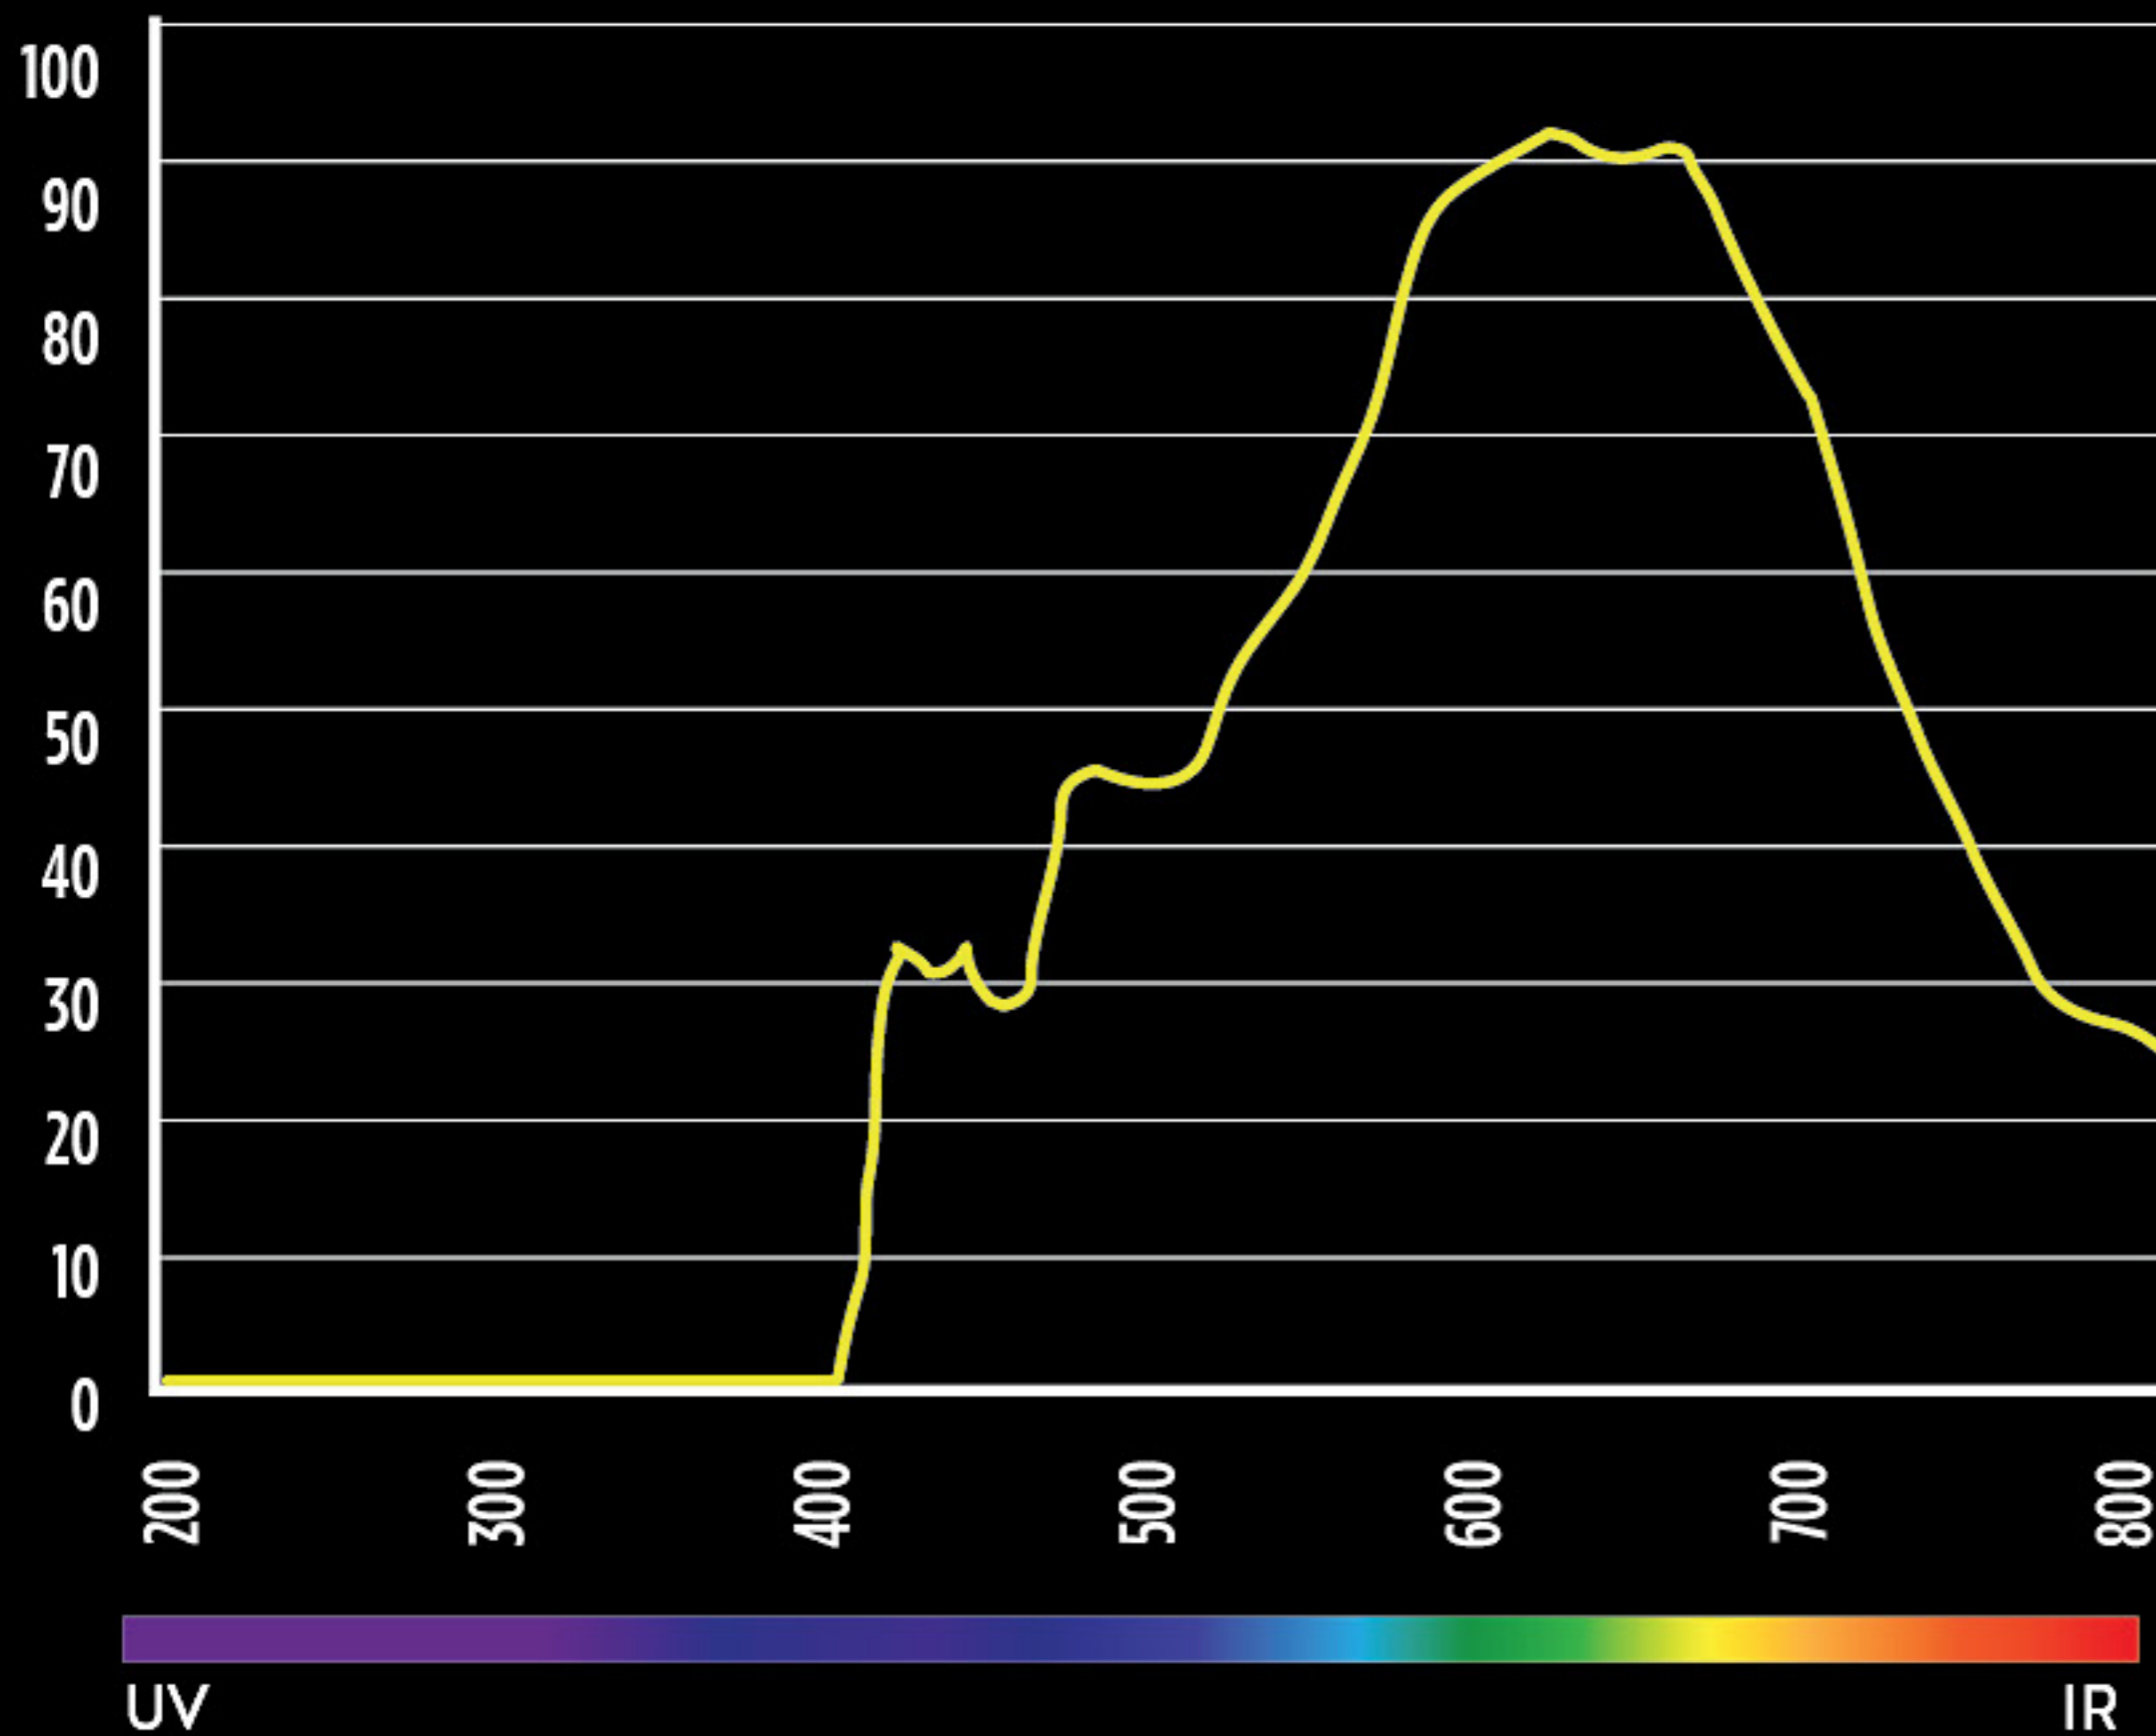

# ILLUMINATOR

VISIBLE LIGHT TRANSMISSION  
VLT 45%  
Filter category / S1

Cloudy/White out

# ILLUMINATOR BLUE CHROME

VISIBLE LIGHT TRANSMISSION  
VLT 61%  
Filter category / S1

Cloudy/White out

# ILLUMINATOR RED CHROME

VISIBLE LIGHT TRANSMISSION  
VLT 60%  
Filter category / S1

Cloudy/White out

# LIGHT SENSITIVE BLUE CHROME

VISIBLE LIGHT TRANSMISSION

VLT 7-22%

Filter category / S2-S4

all weather conditions