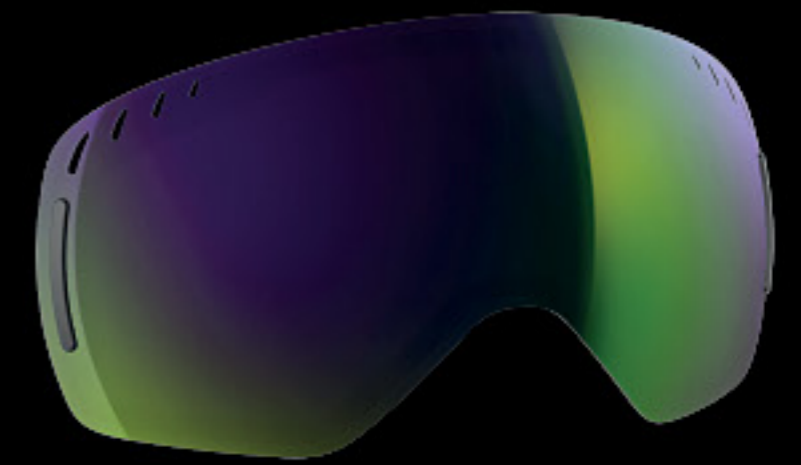

# AMPLIFIER

VISIBLE LIGHT TRANSMISSION  
VLT 31%  
Filter category / S2

Partly cloudy

# AMPLIFIER GOLD CHROME

VISIBLE LIGHT TRANSMISSION  
VLT 20%  
Filter category / S2

Partly cloudy

# AMPLIFIER GREEN CHROME

VISIBLE LIGHT TRANSMISSION  
VLT 29%  
Filter category / S2

Partly cloudy

# AMPLIFIER PURPLE CHROME

VISIBLE LIGHT TRANSMISSION  
VLT 21%  
Filter category / S2

Partly cloudy