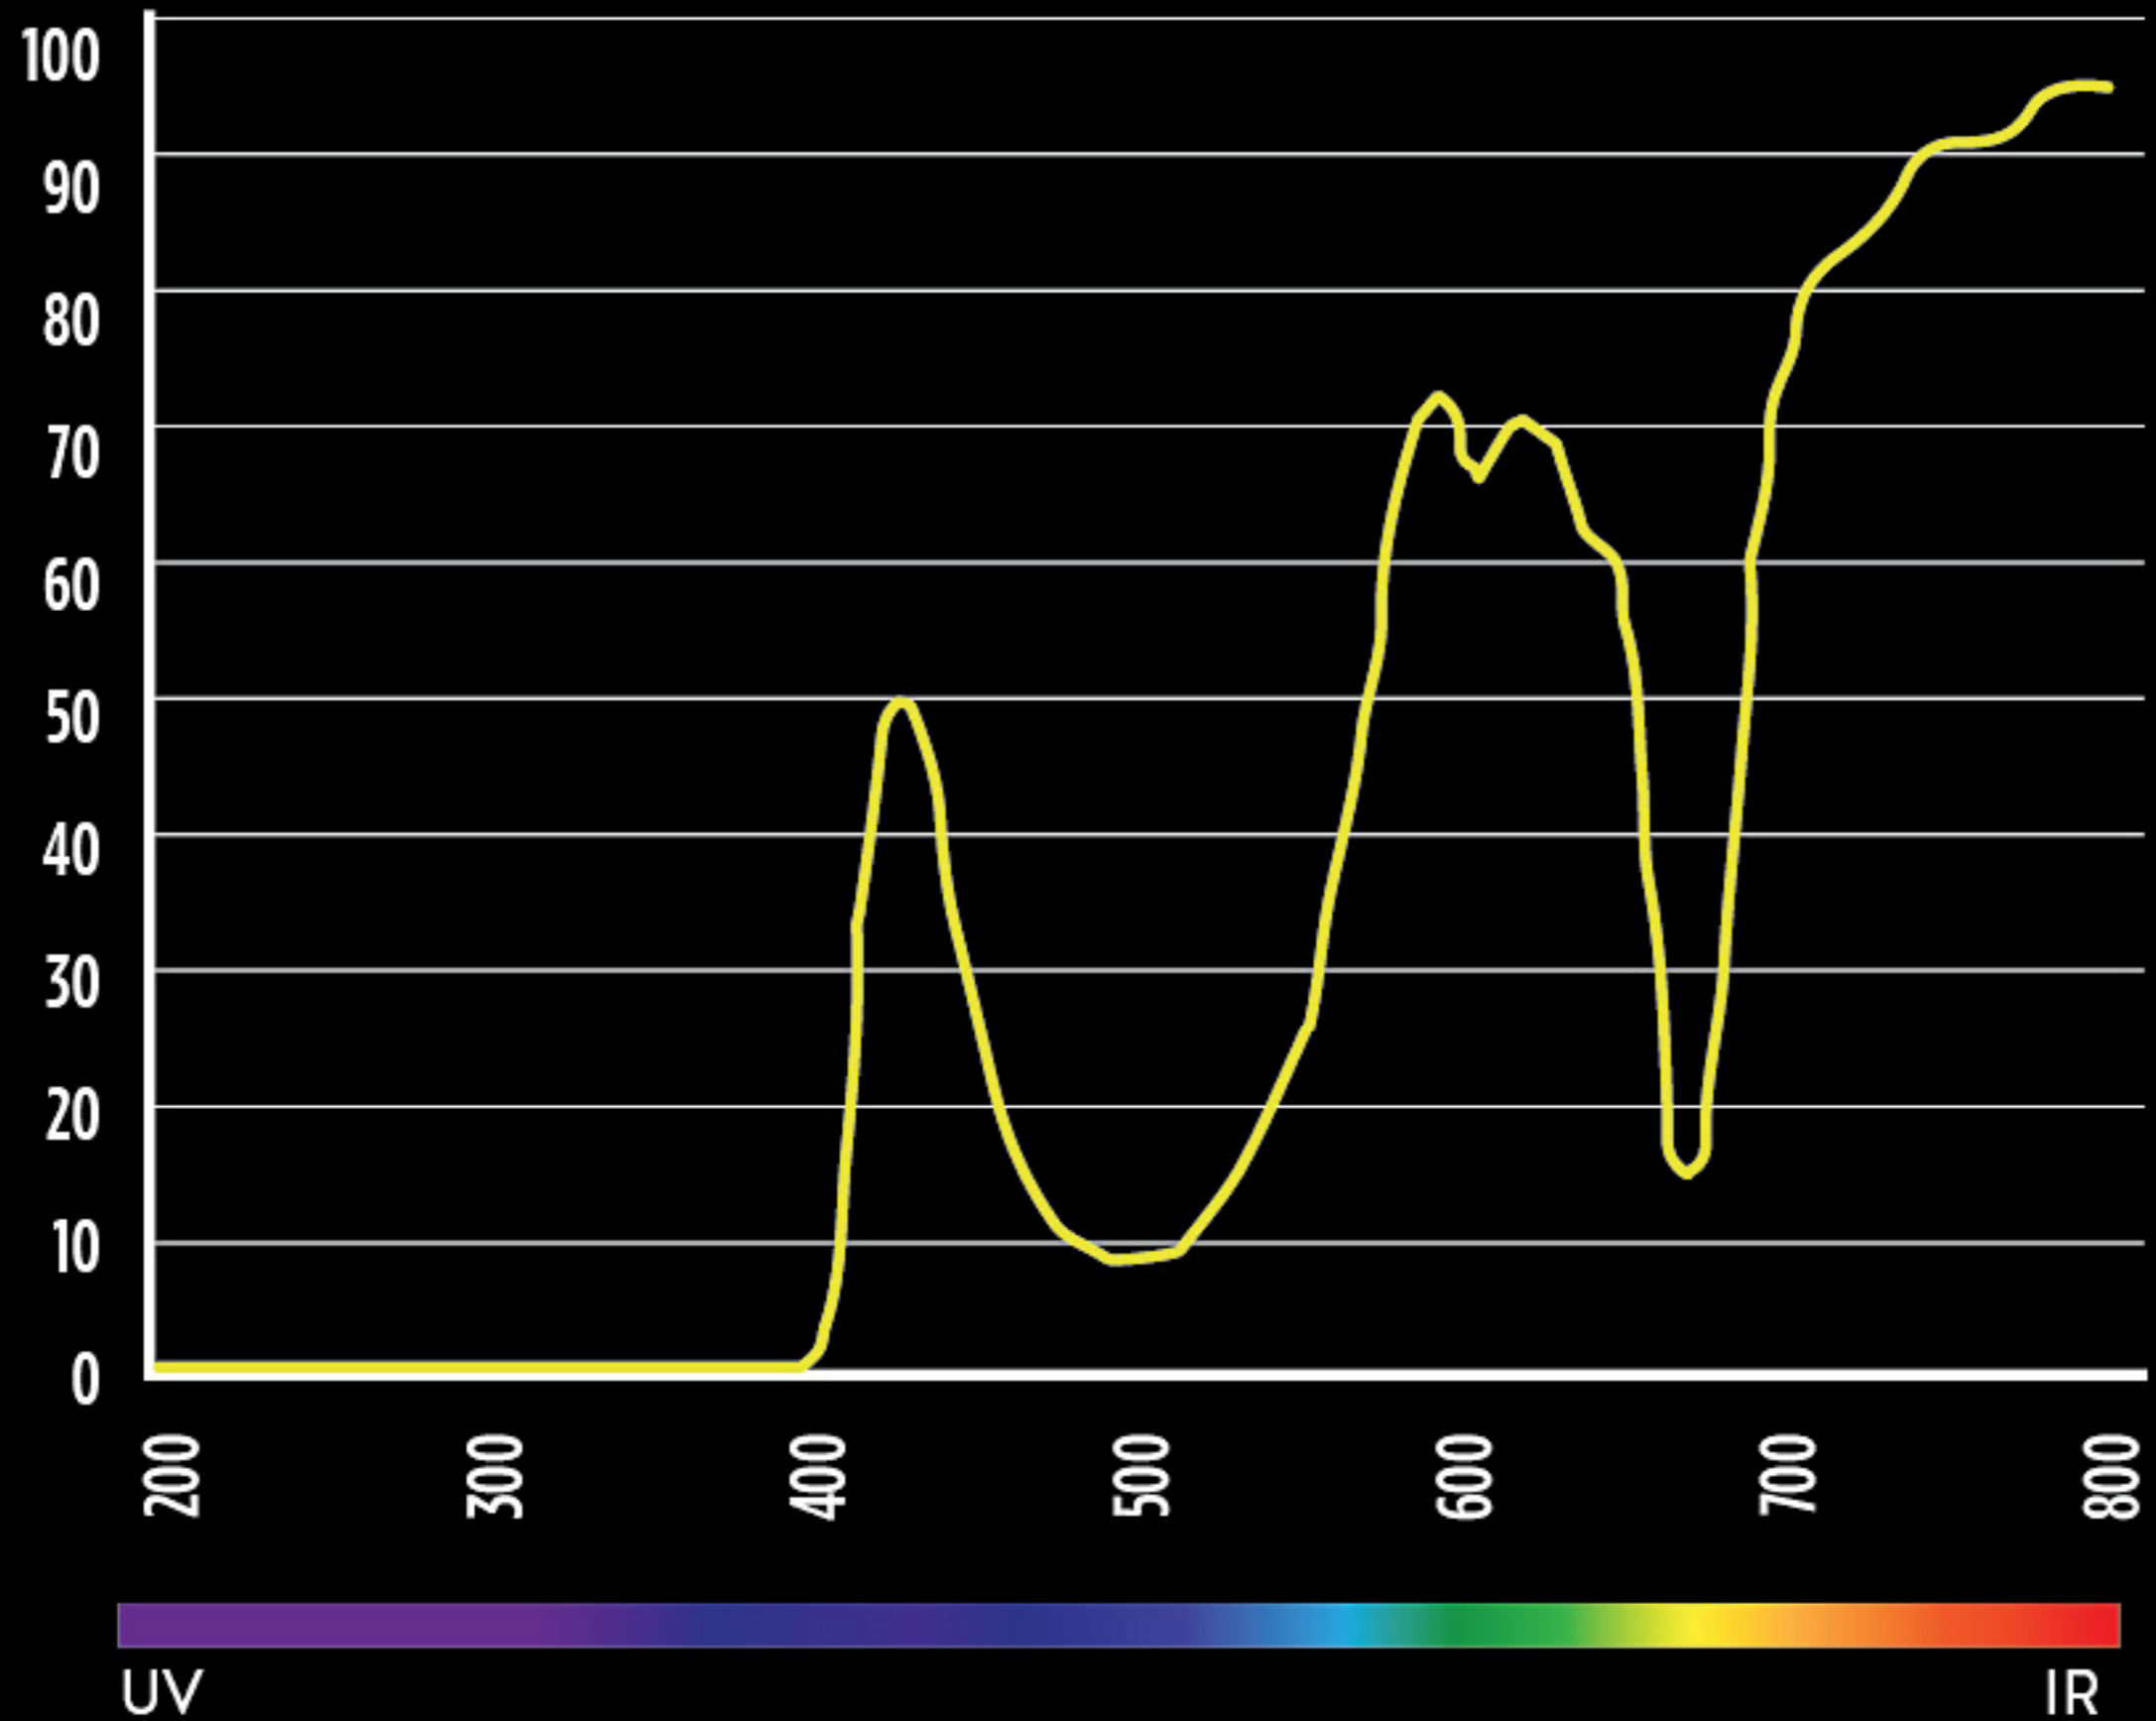

# AMPLIFIER GOLD CHROME

VISIBLE LIGHT TRANSMISSION  
VLT 20%  
Filter category / S2

Partly cloudy

# AMPLIFIER GREEN CHROME

VISIBLE LIGHT TRANSMISSION  
VLT 29%  
Filter category / S2

Partly cloudy