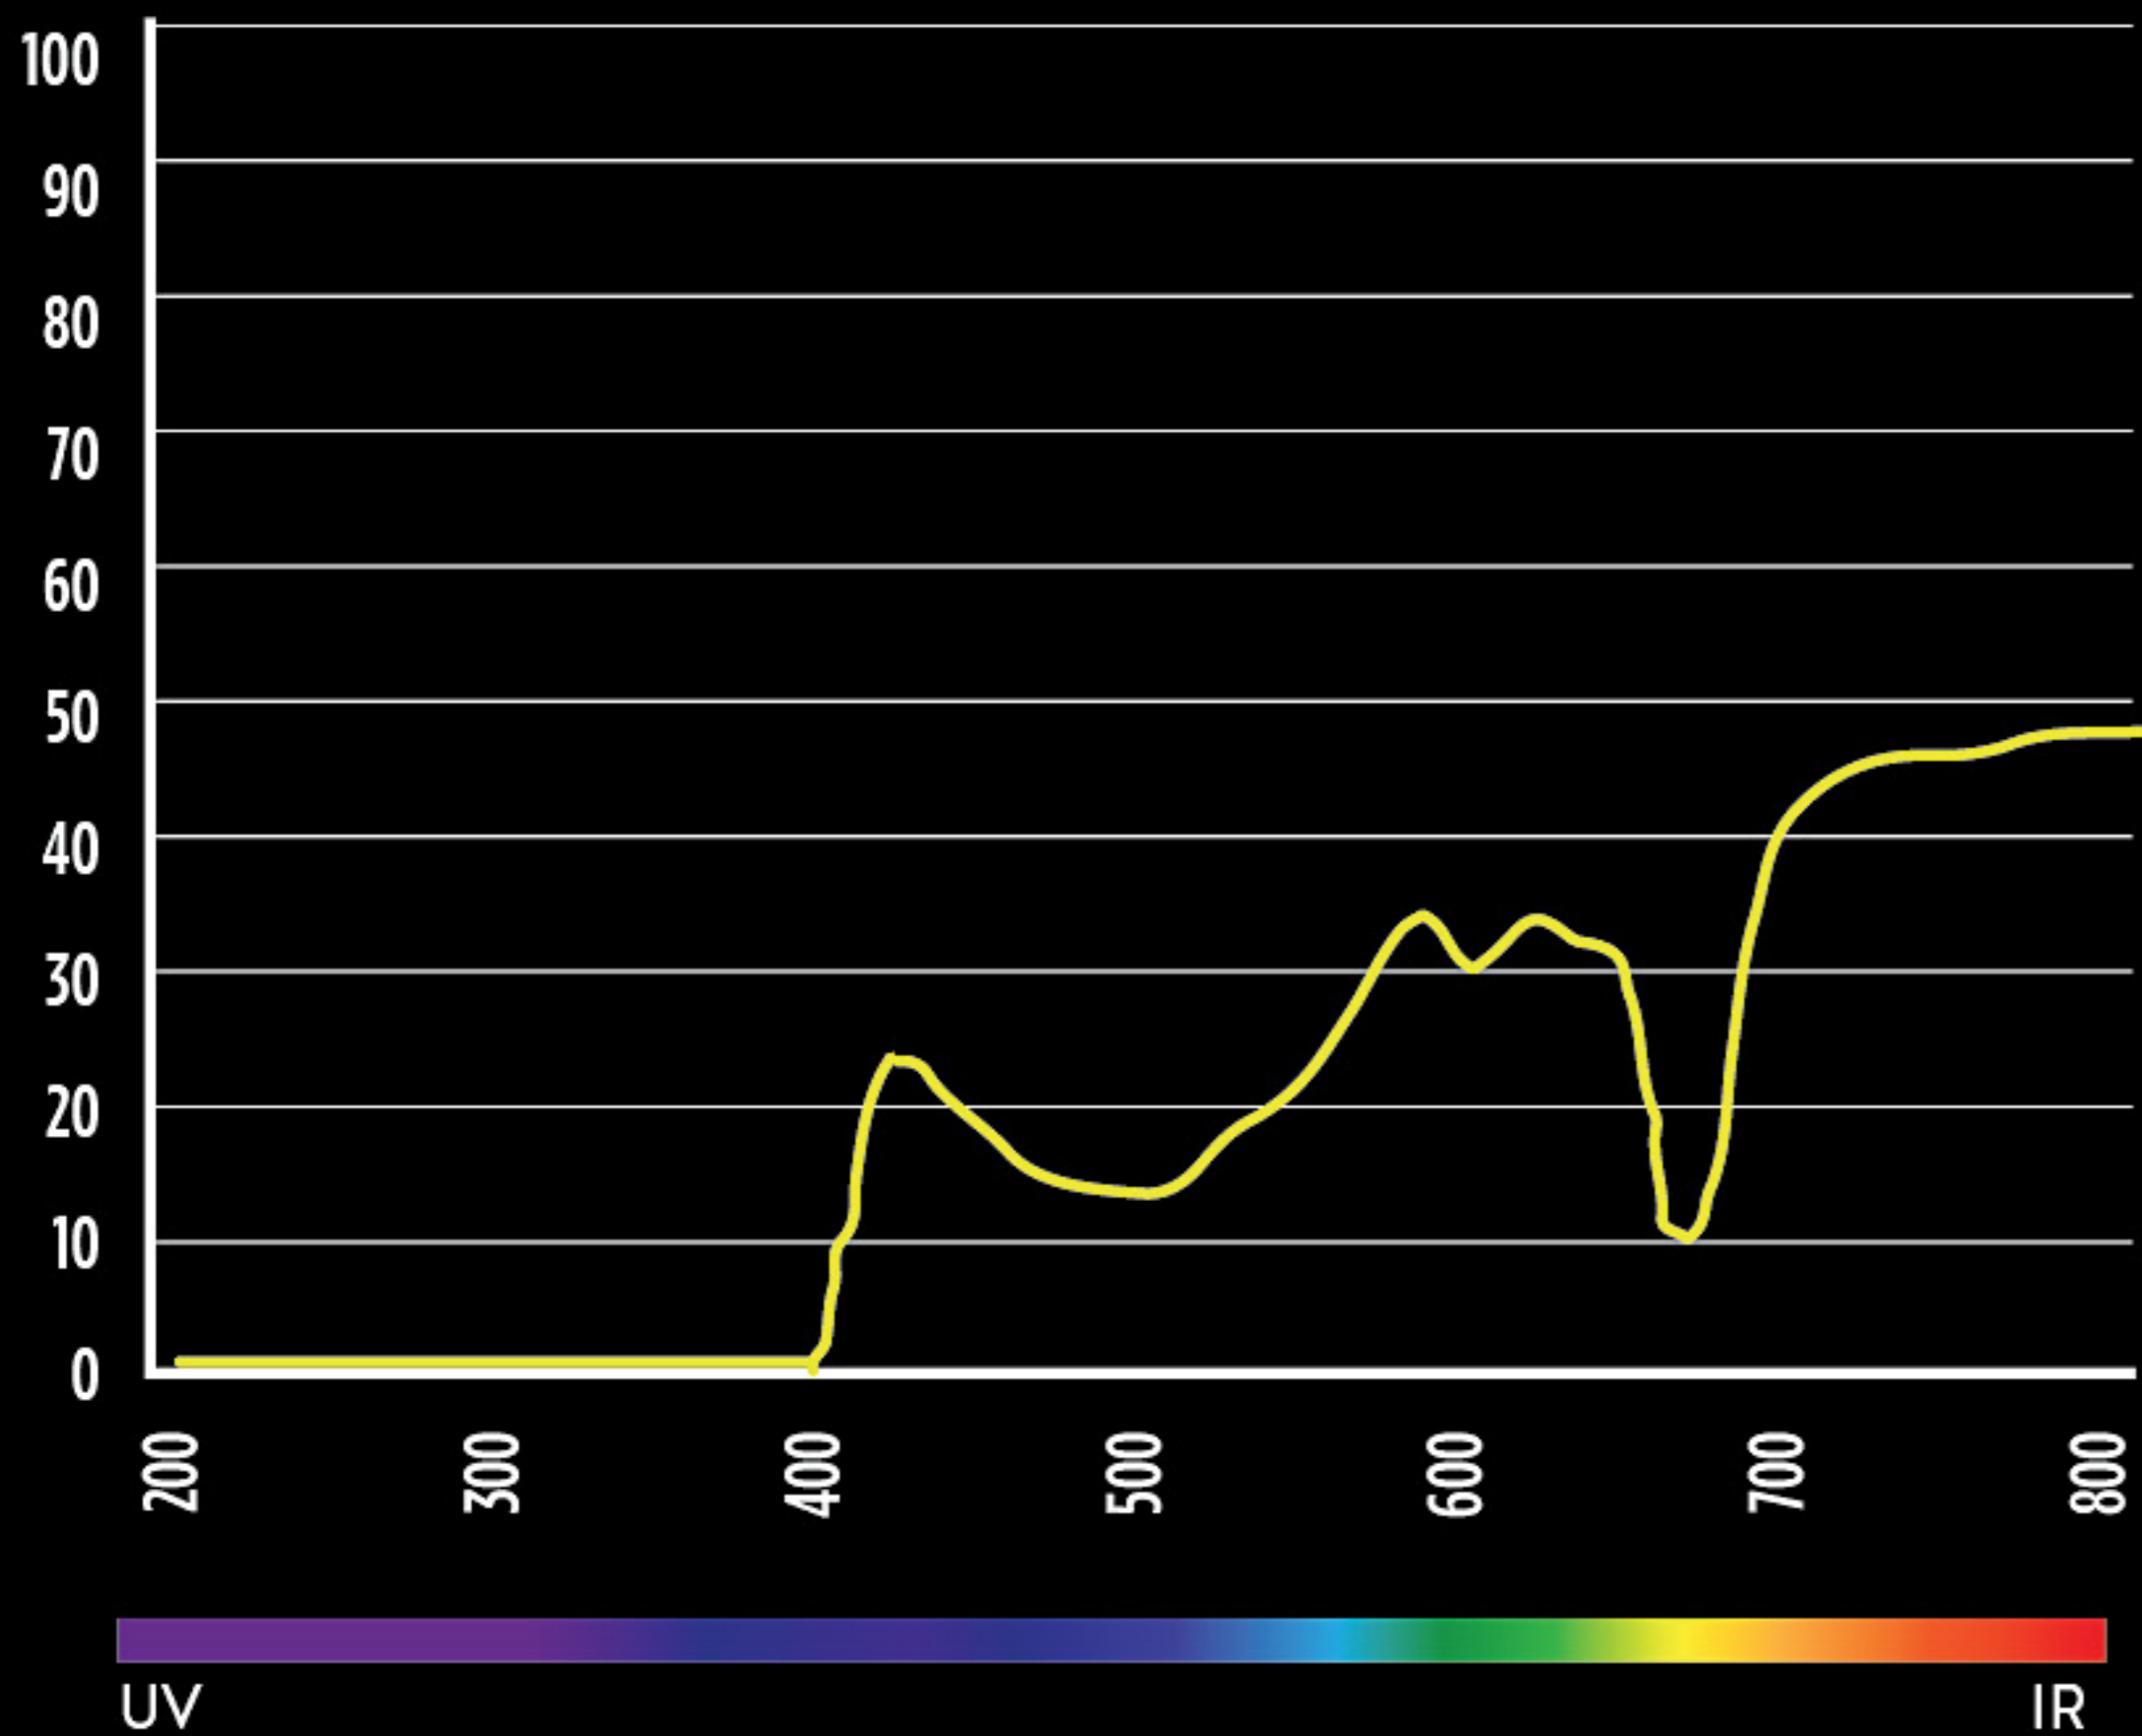

# AMPLIFIER

VISIBLE LIGHT TRANSMISSION  
VLT 31%  
Filter category / S2

Partly cloudy

# AMPLIFIER GOLD CHROME

VISIBLE LIGHT TRANSMISSION  
VLT 20%  
Filter category / S2

Partly cloudy