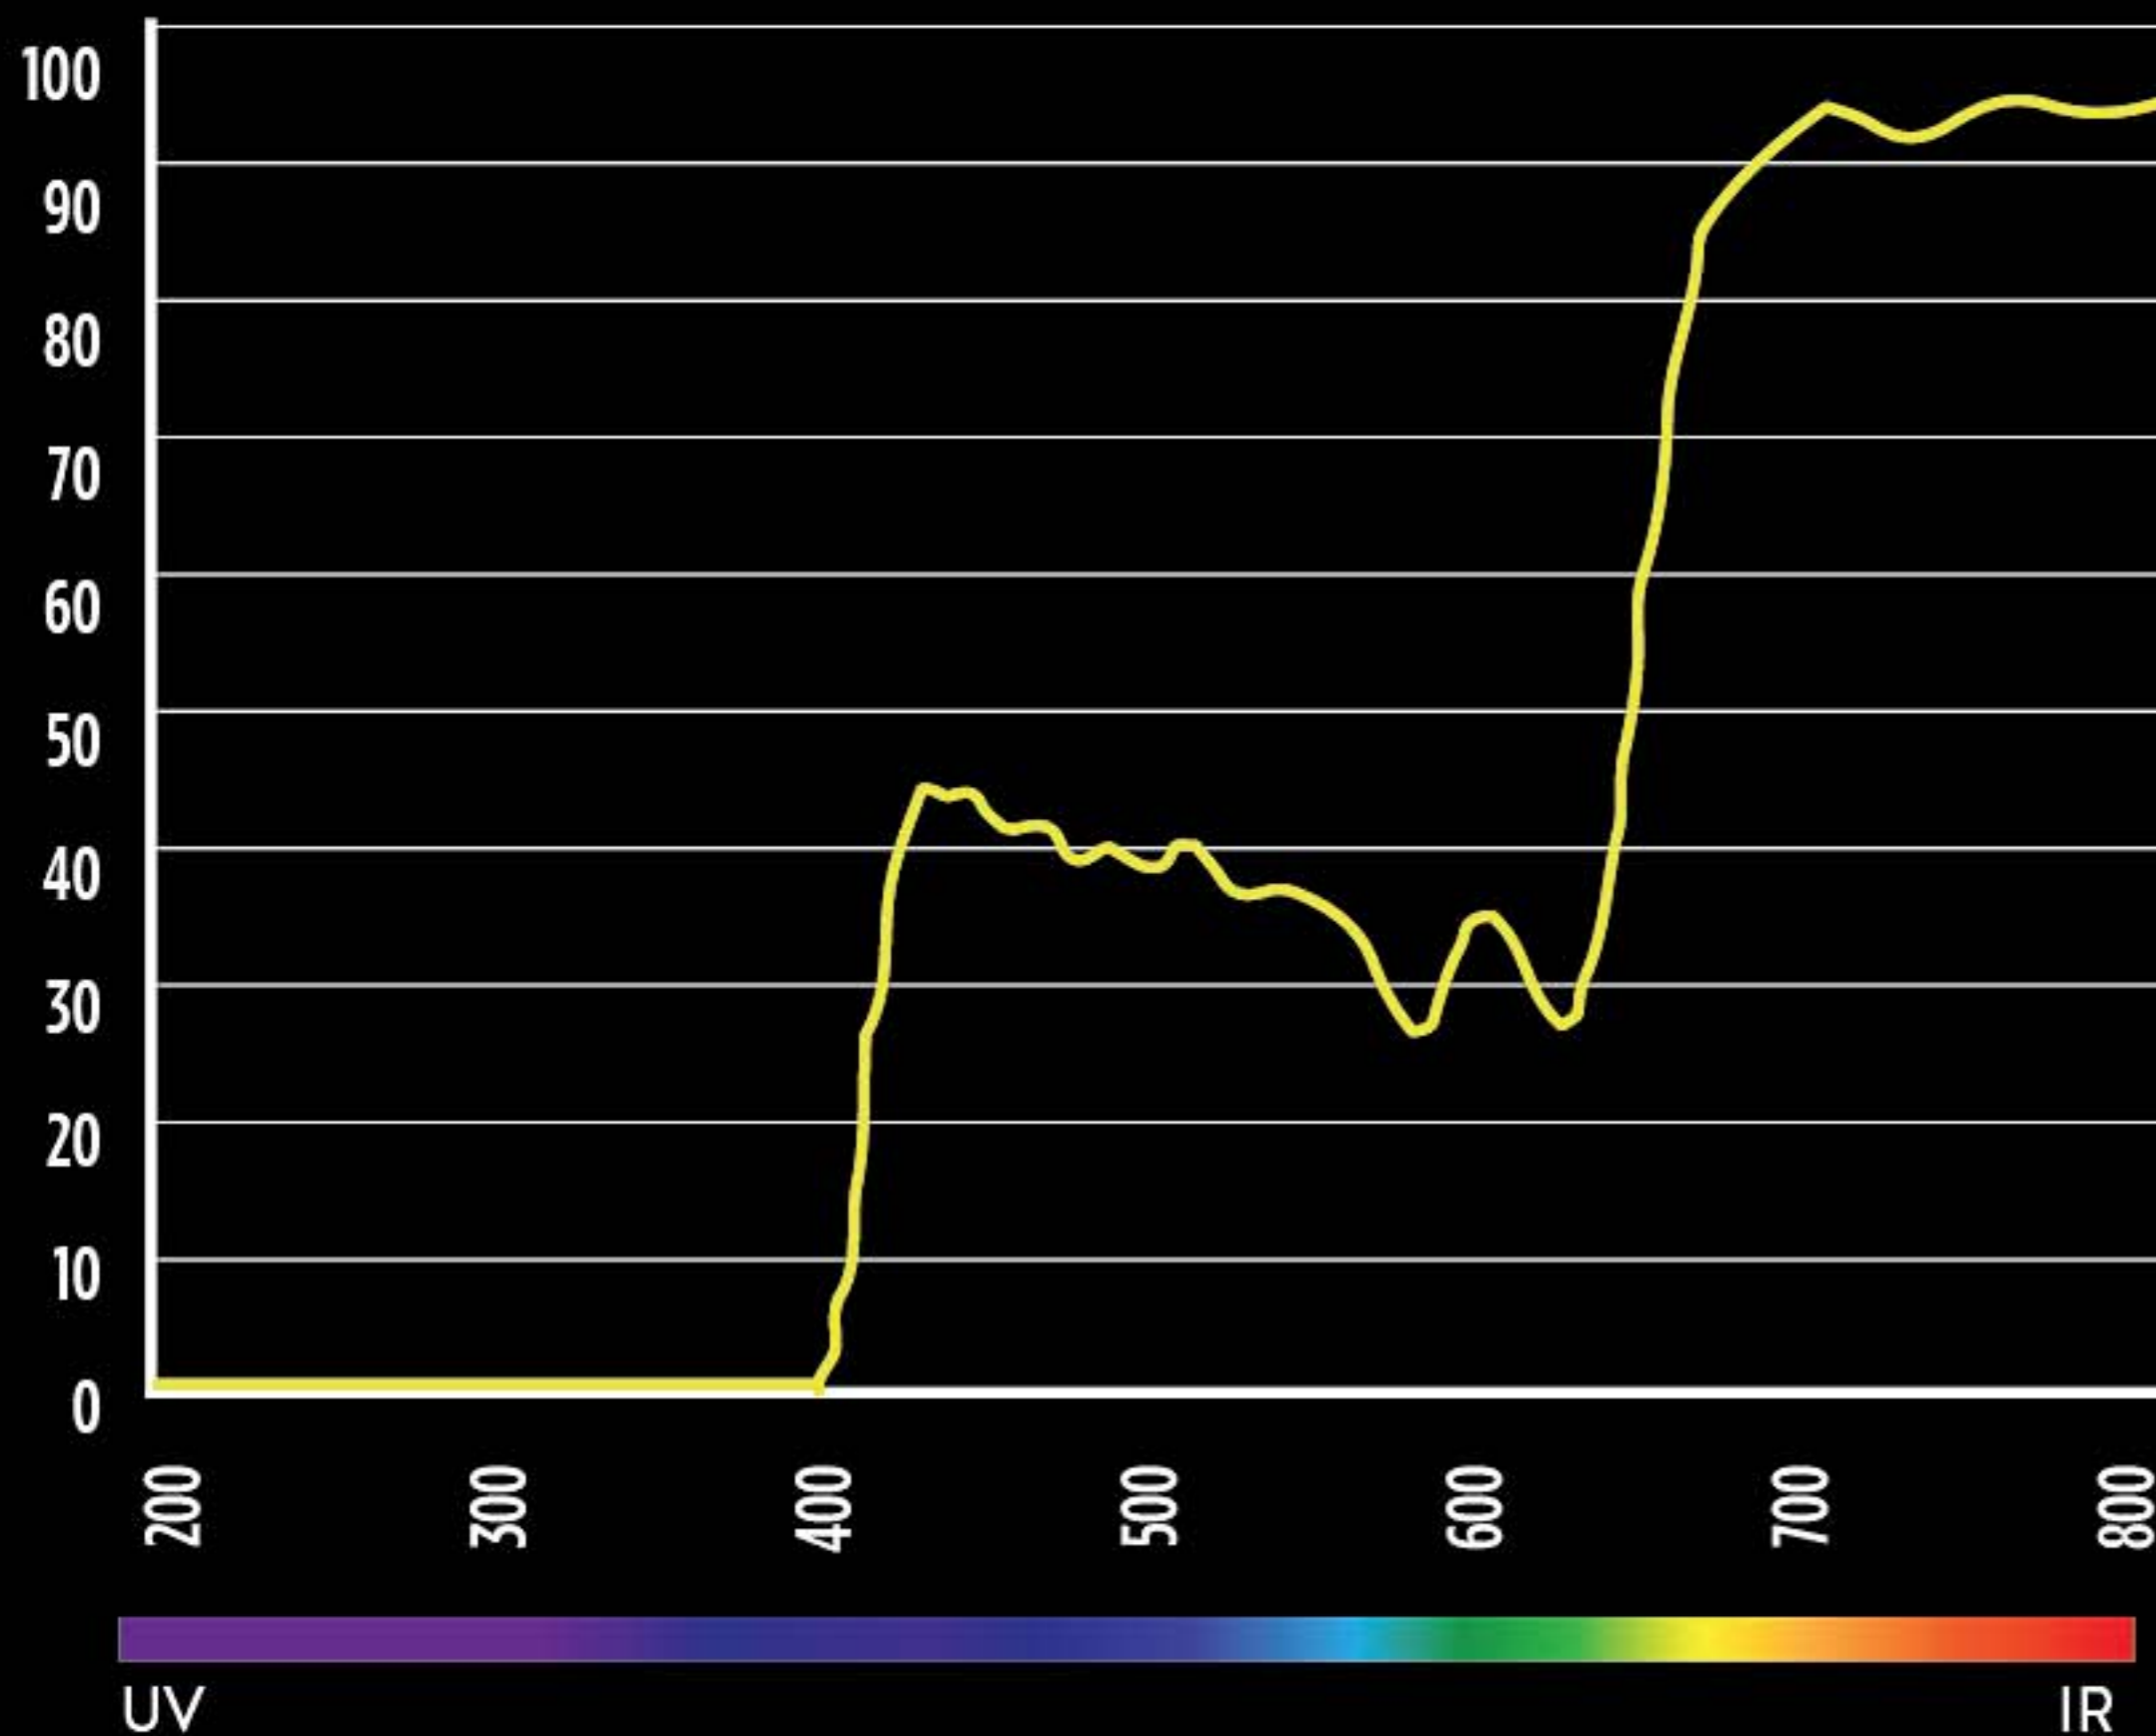

# AMPLIFIER SILVER CHROME

VISIBLE LIGHT TRANSMISSION  
VLT 22%  
Filter category / S2

Partly cloudy

# AMPLIFIER TEAL CHROME

VISIBLE LIGHT TRANSMISSION  
VLT 28%  
Filter category / S2

Partly cloudy

# BLUE CHROME

VISIBLE LIGHT TRANSMISSION  
VLT 39%  
Filter category / S2

Partly cloudy

# ILLUMINATOR

VISIBLE LIGHT TRANSMISSION  
VLT 45%  
Filter category / S1

Cloudy/White out