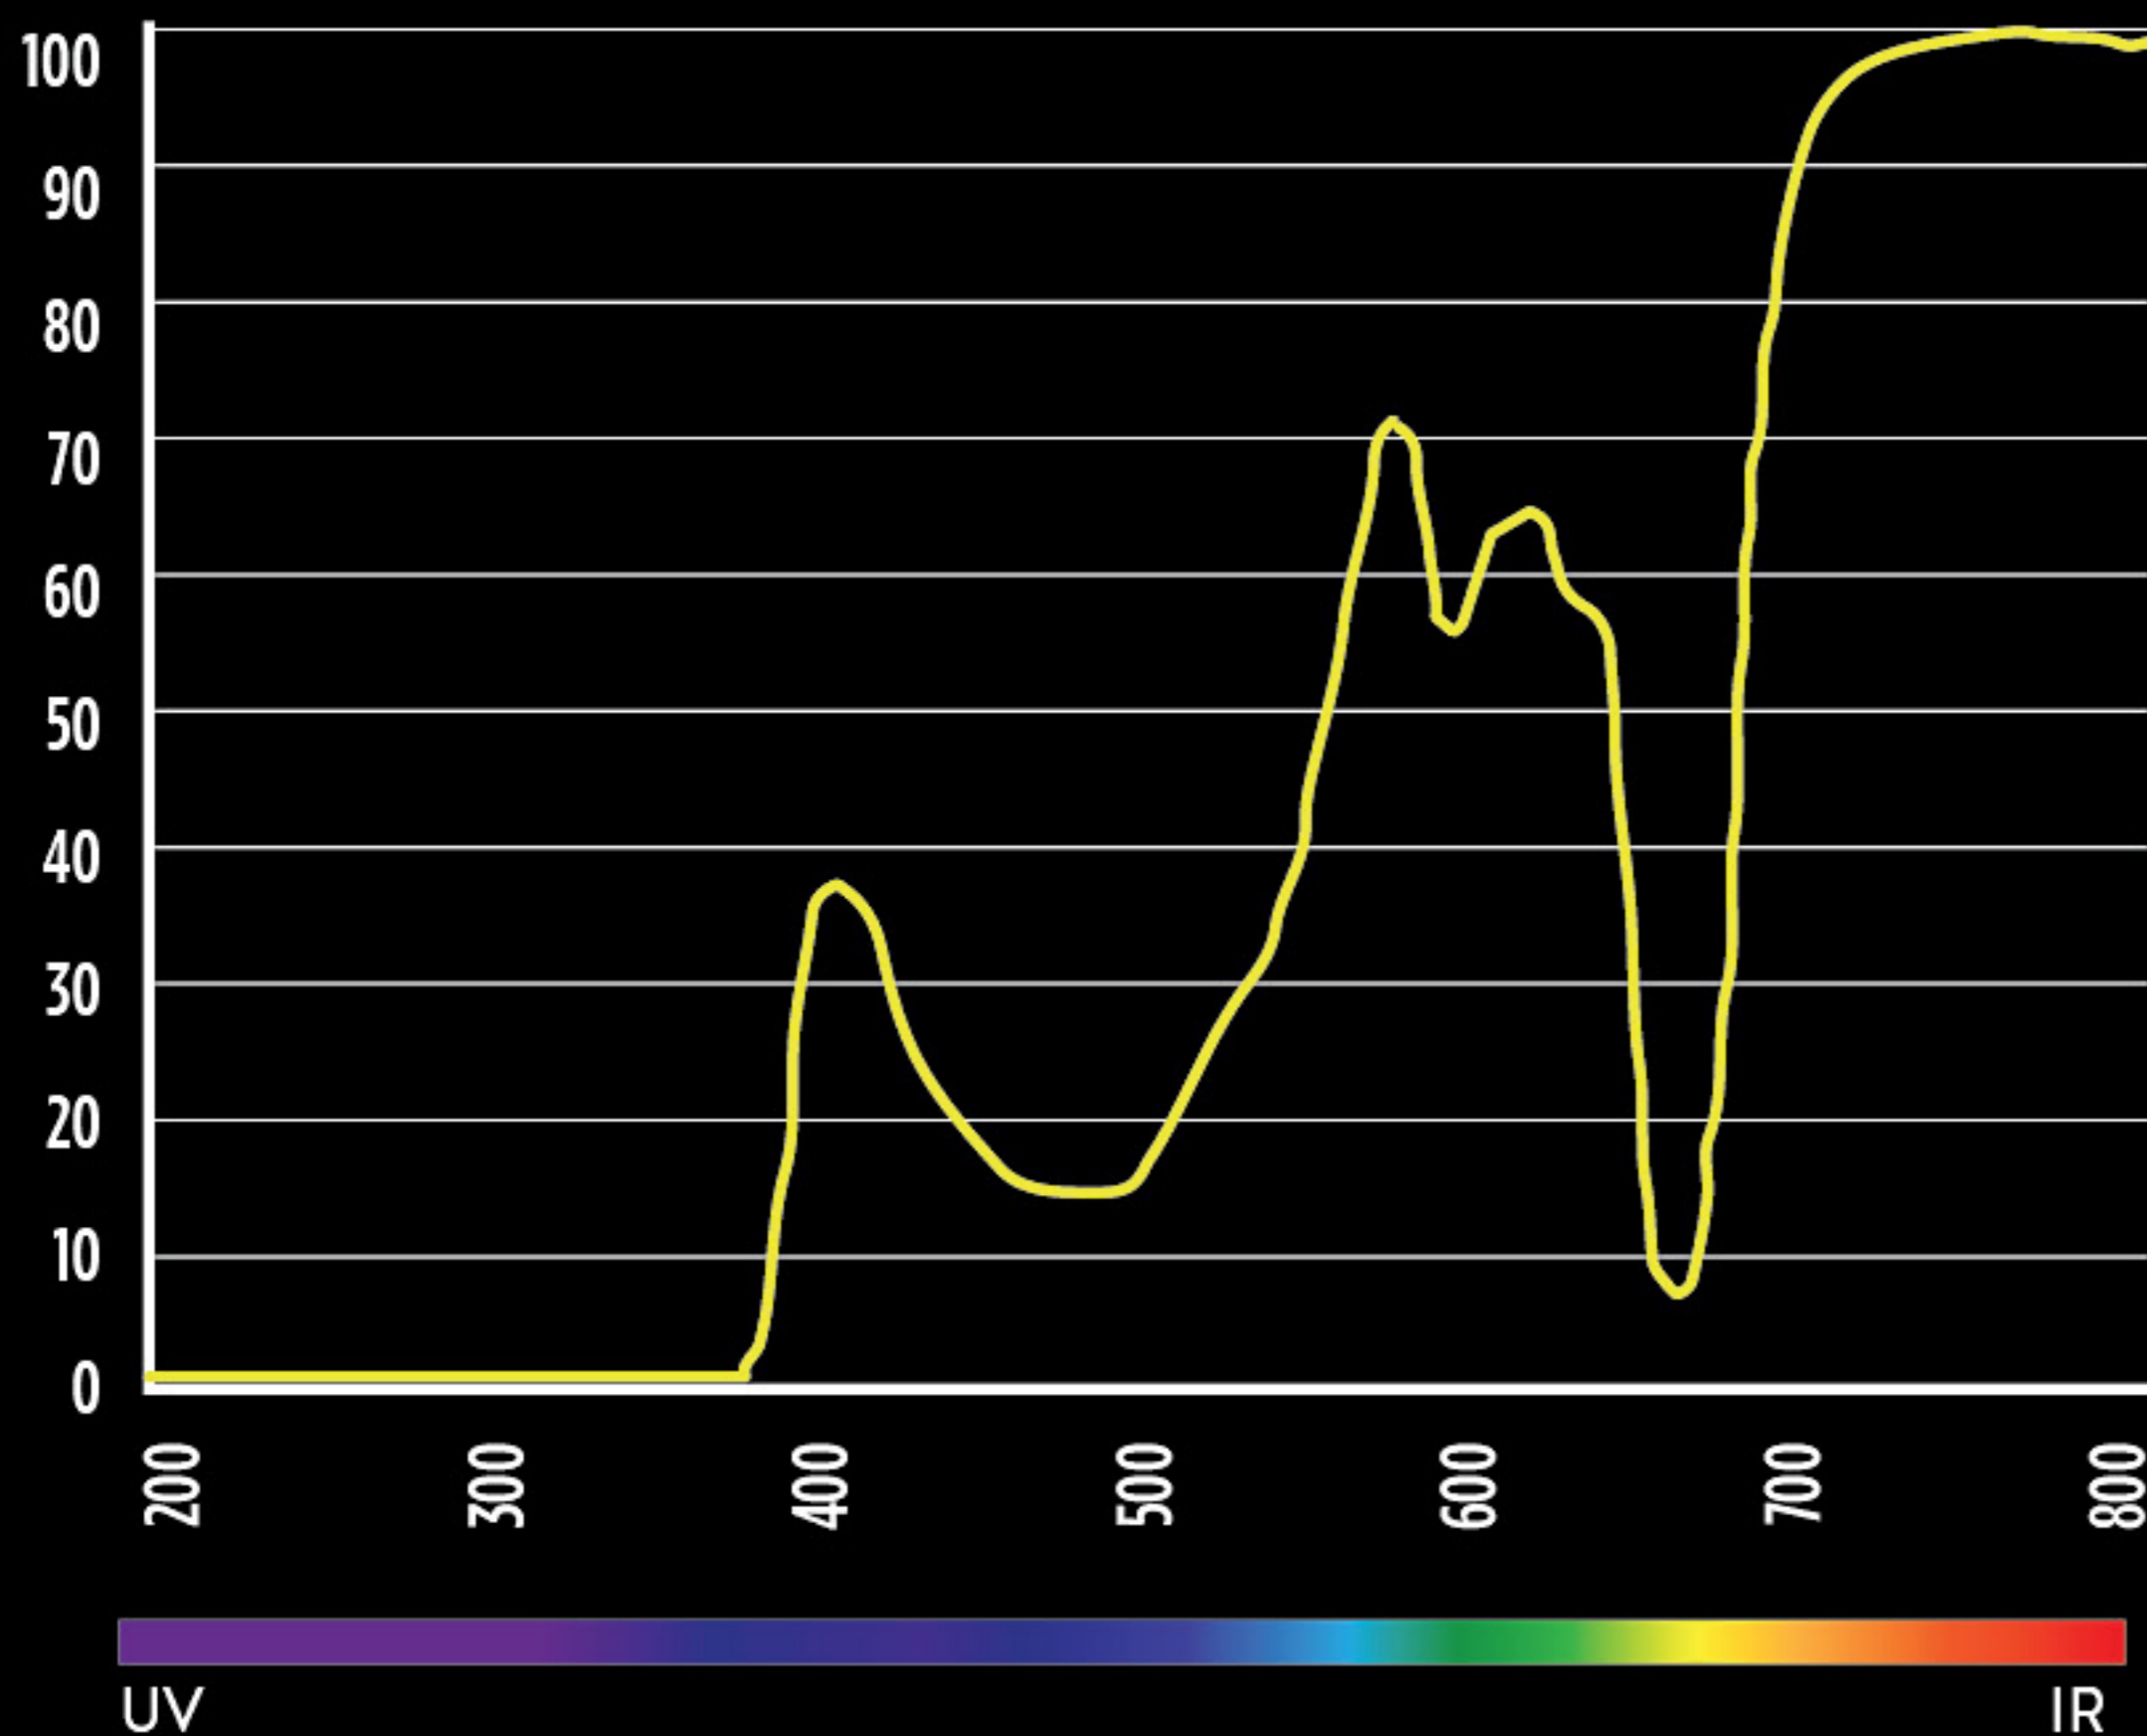

# AMPLIFIER

VISIBLE LIGHT TRANSMISSION  
VLT 31%  
Filter category / S2

Partly cloudy

# AMPLIFIER GOLD CHROME

VISIBLE LIGHT TRANSMISSION  
VLT 20%  
Filter category / S2

Partly cloudy