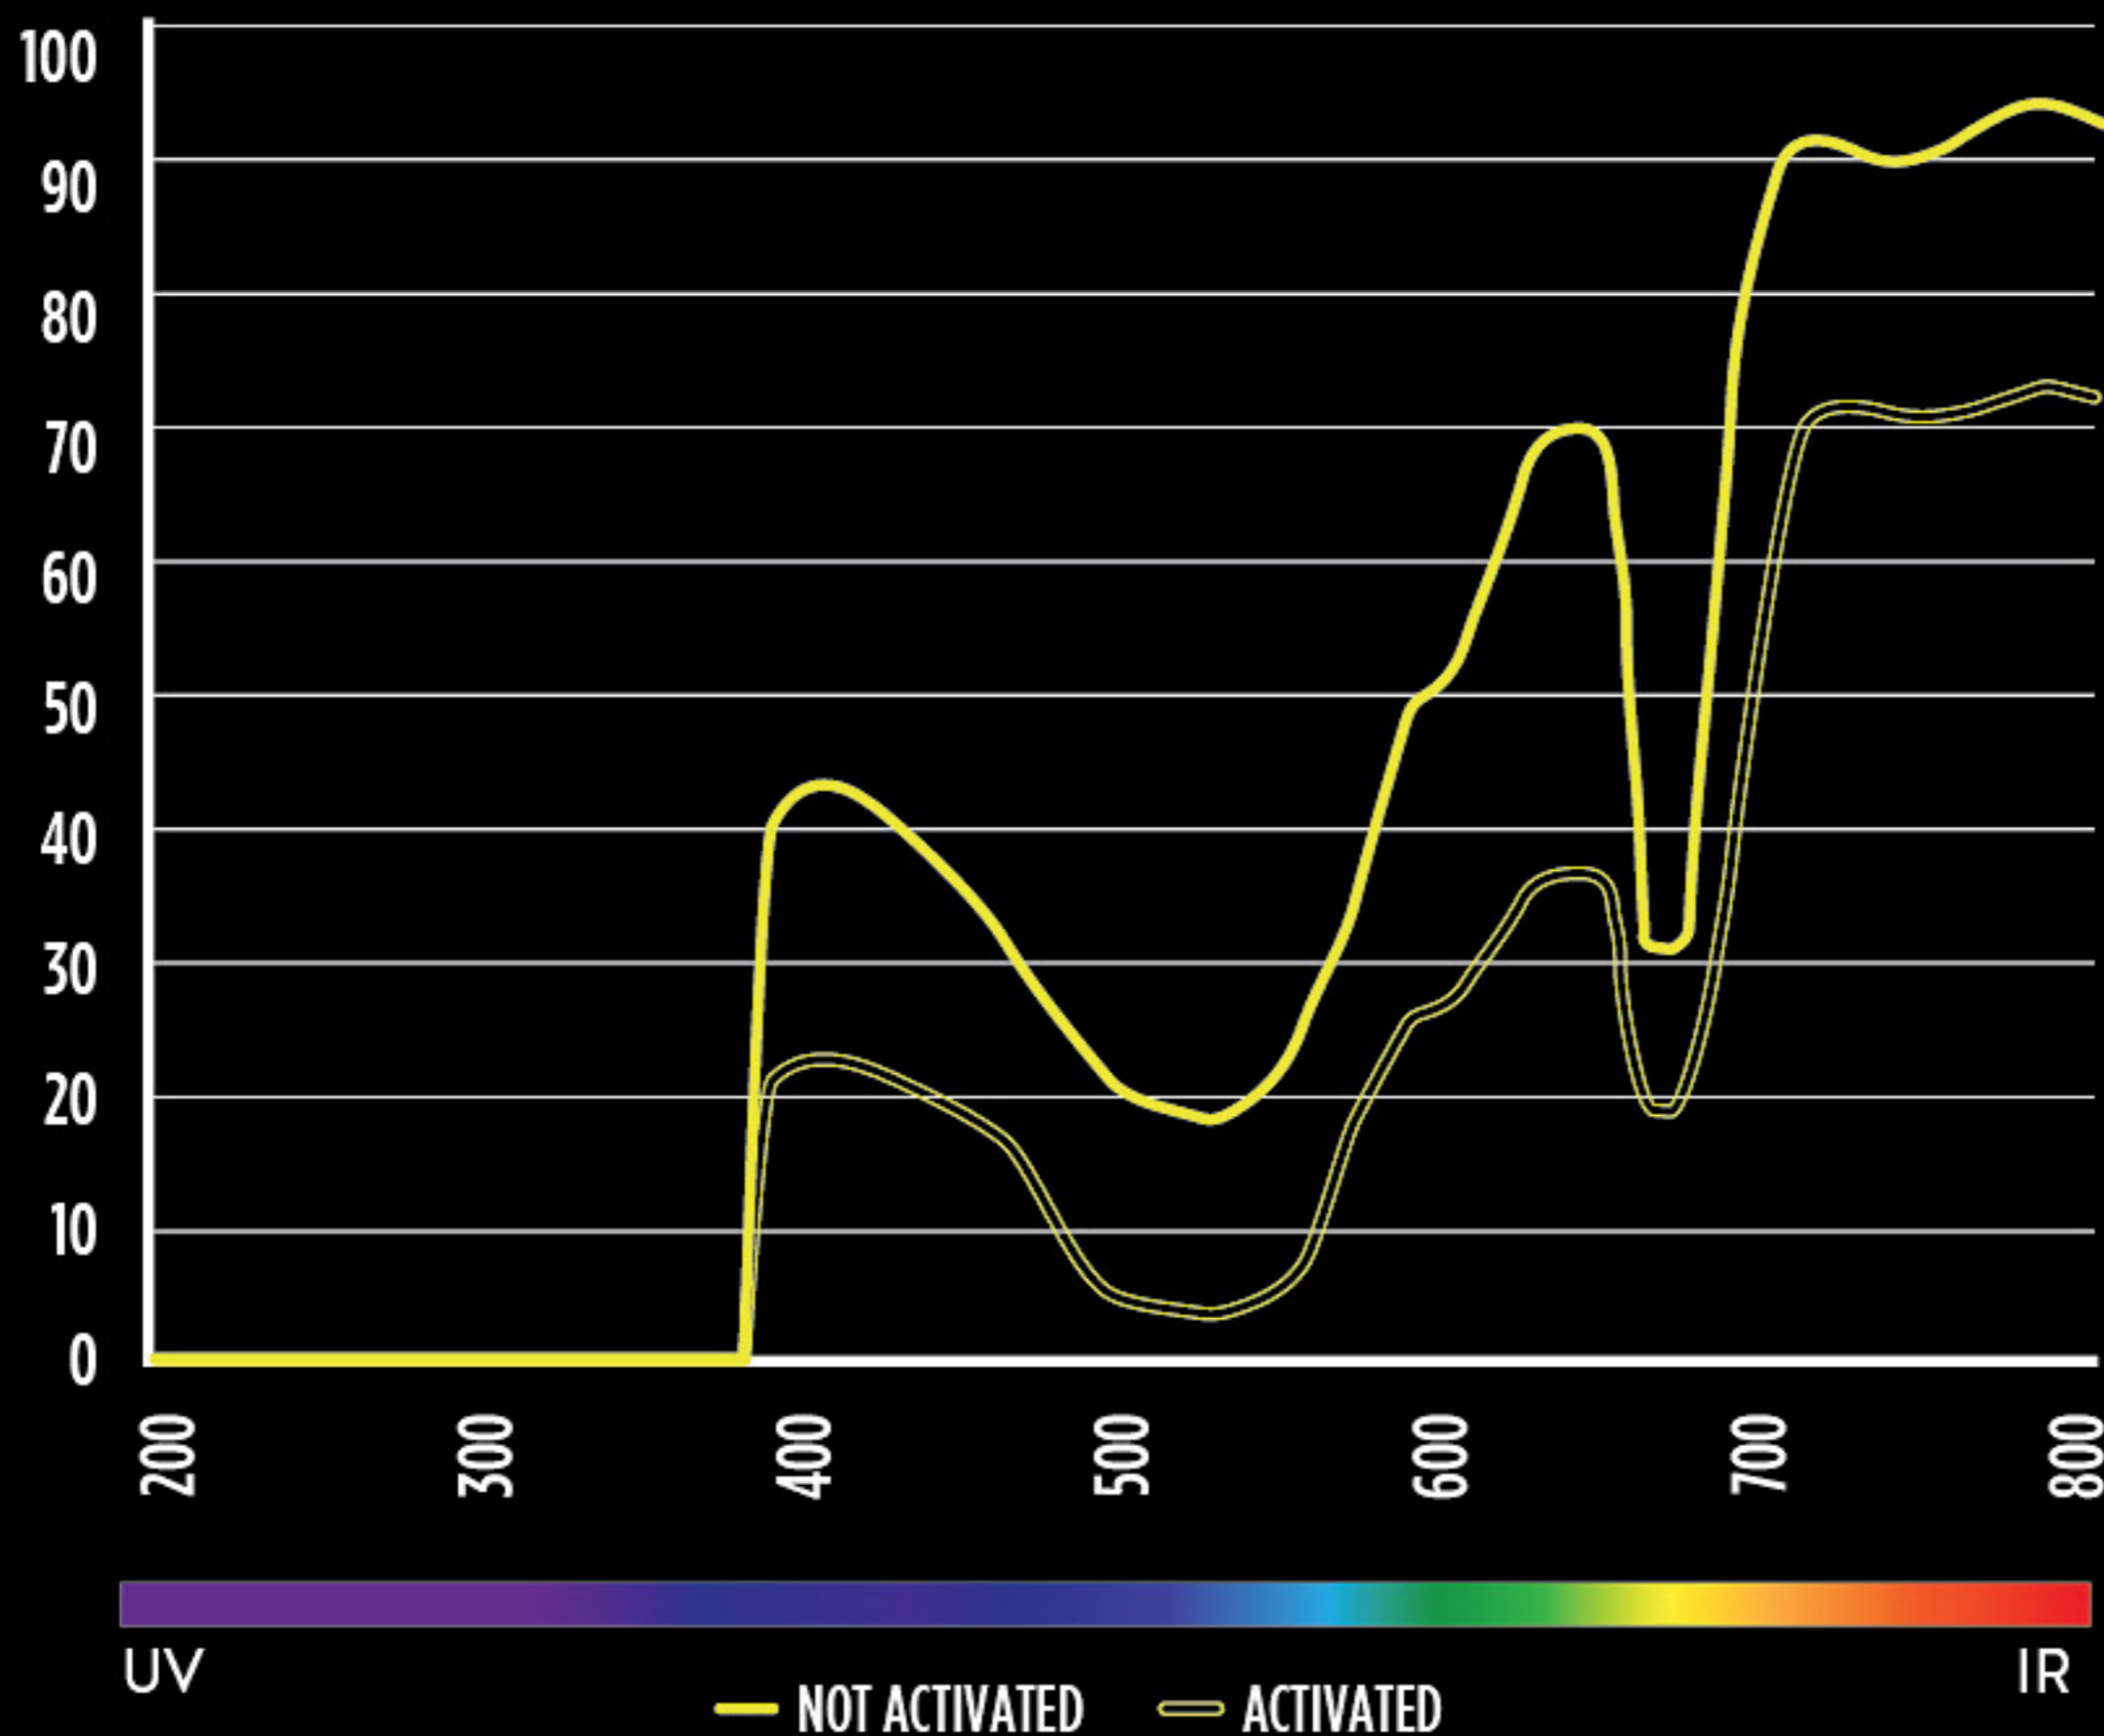

# ILLUMINATOR BLUE CHROME

VISIBLE LIGHT TRANSMISSION  
VLT 61%  
Filter category / S1

Cloudy/White out

# ILLUMINATOR RED CHROME

VISIBLE LIGHT TRANSMISSION  
VLT 60%  
Filter category / S1

Cloudy/White out

# LIGHT SENSITIVE BLUE CHROME

VISIBLE LIGHT TRANSMISSION

VLT 7-22%

Filter category / S2-S4

all weather conditions