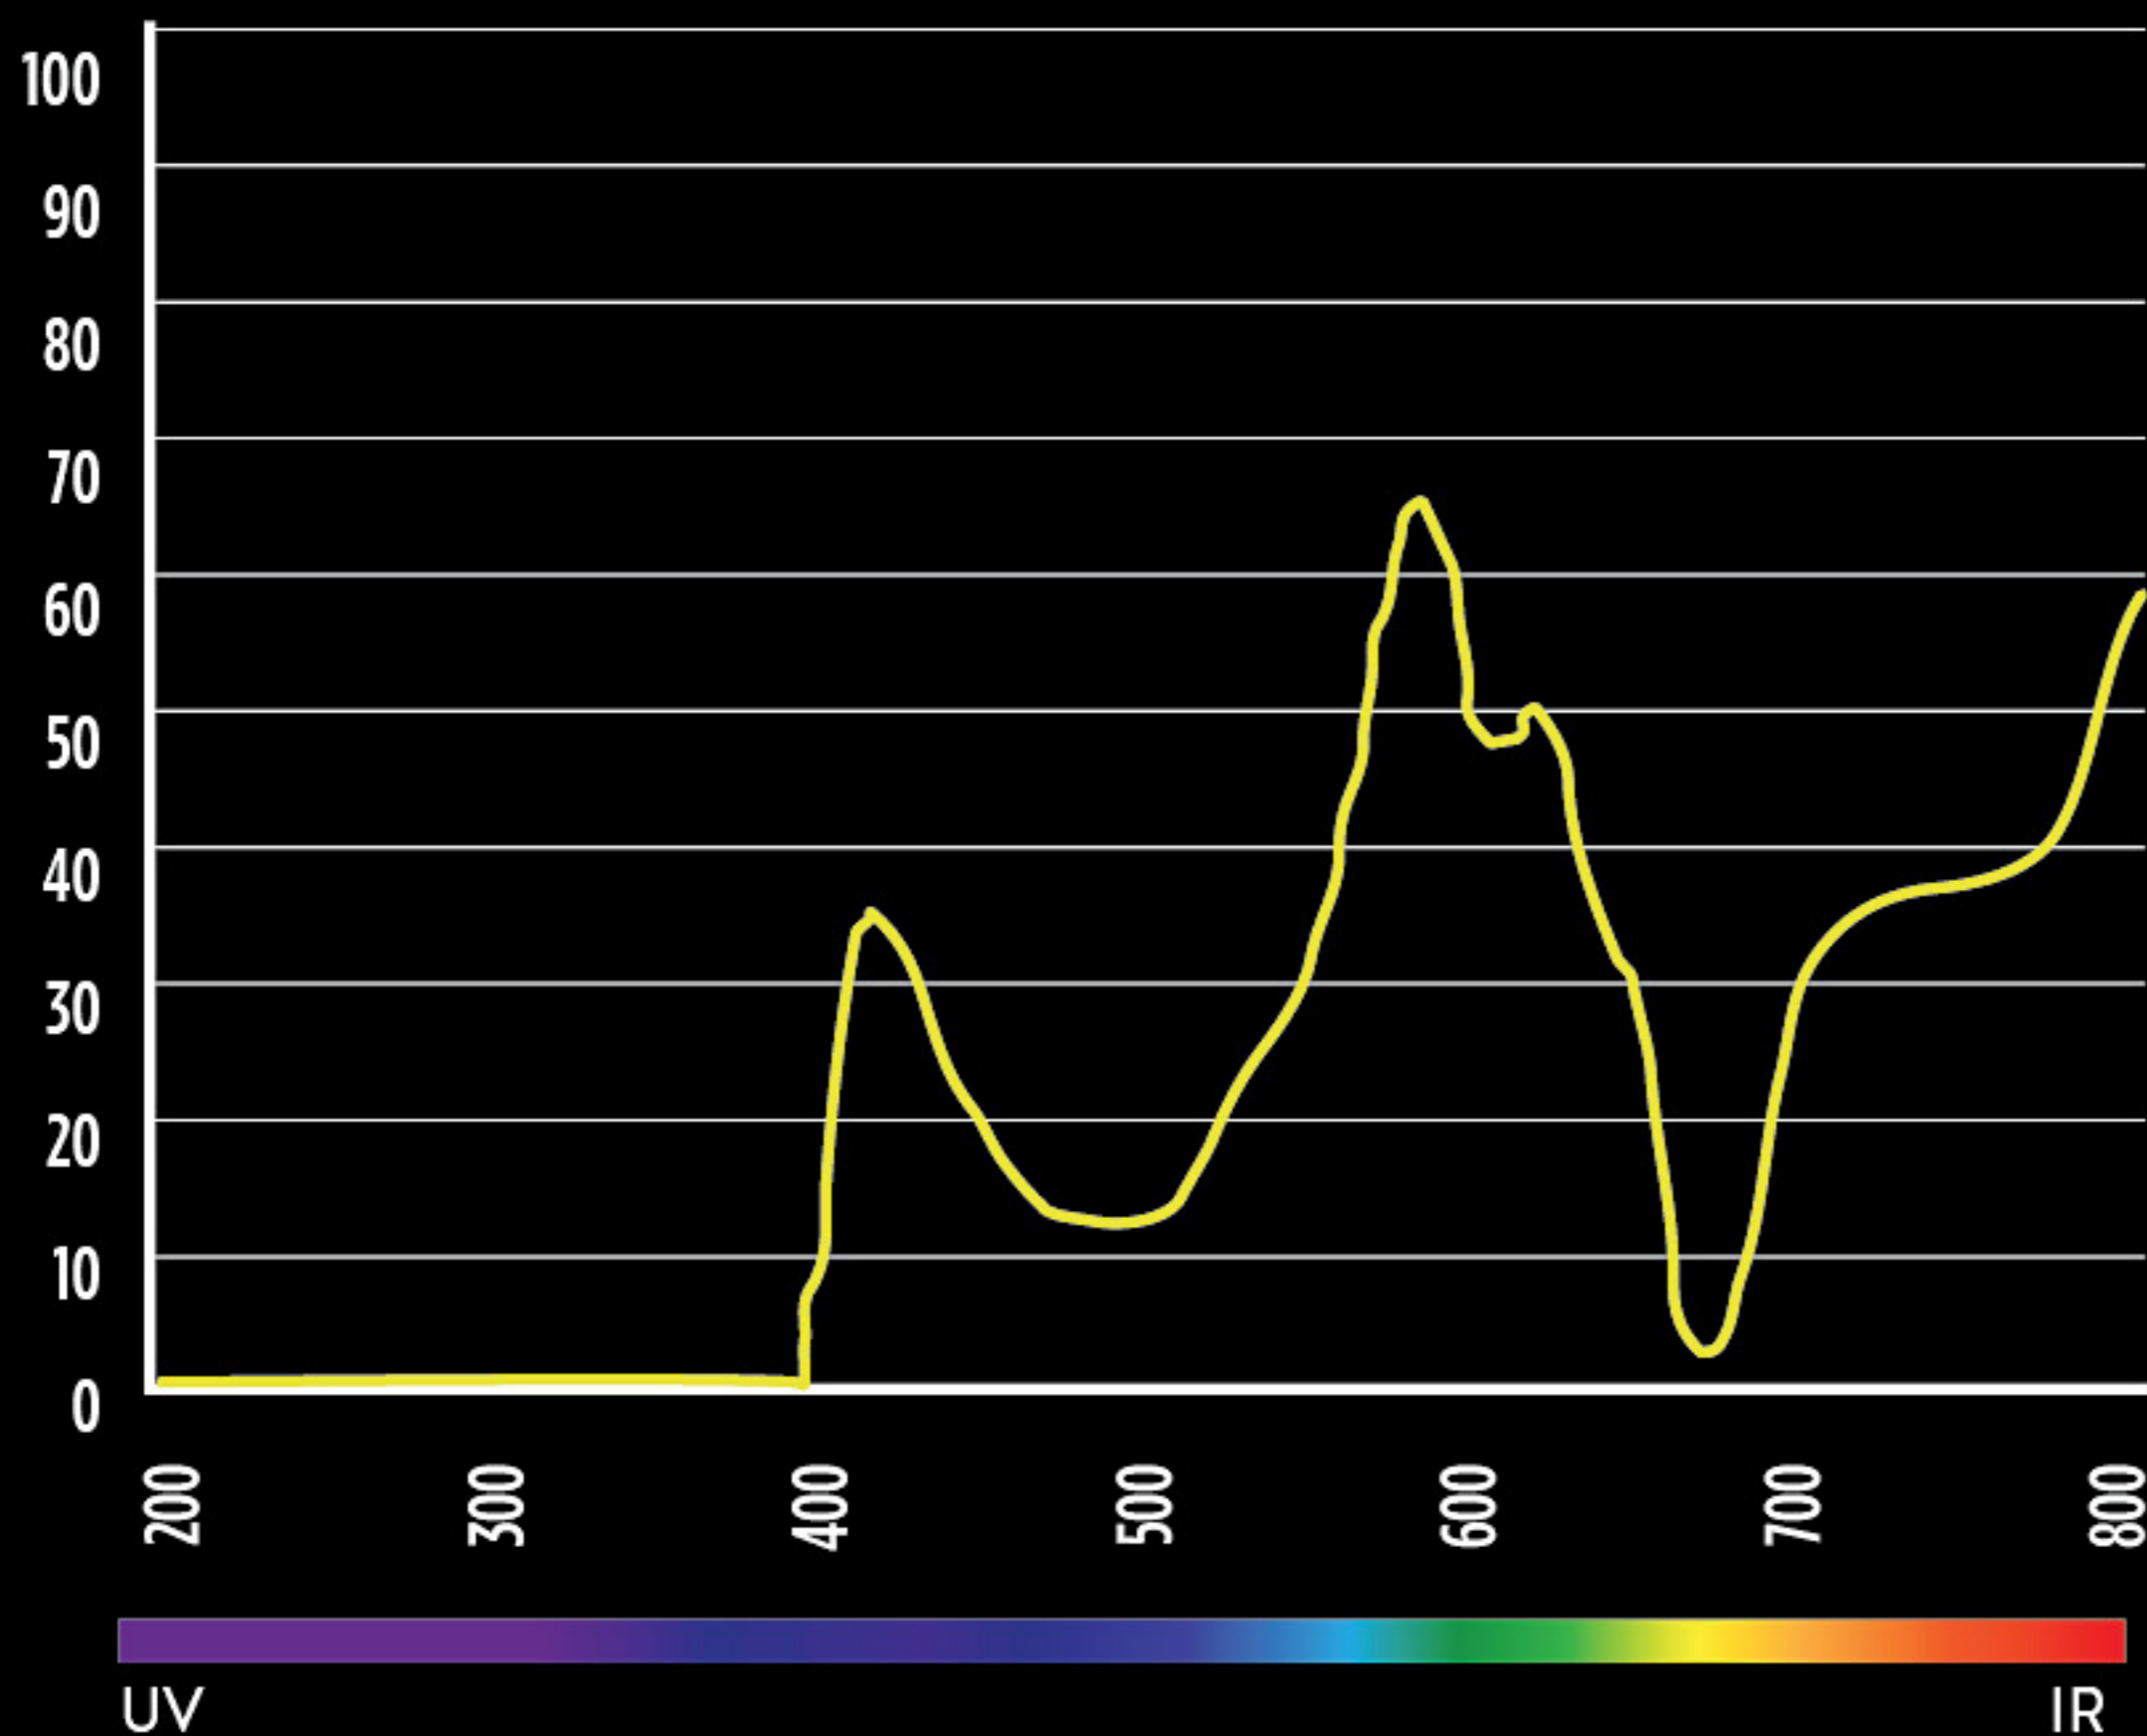

# AMPLIFIER PURPLE CHROME

VISIBLE LIGHT TRANSMISSION  
VLT 21%  
Filter category / S2

Partly cloudy

# AMPLIFIER RED CHROME

VISIBLE LIGHT TRANSMISSION  
VLT 29%  
Filter category / S2

Partly cloudy