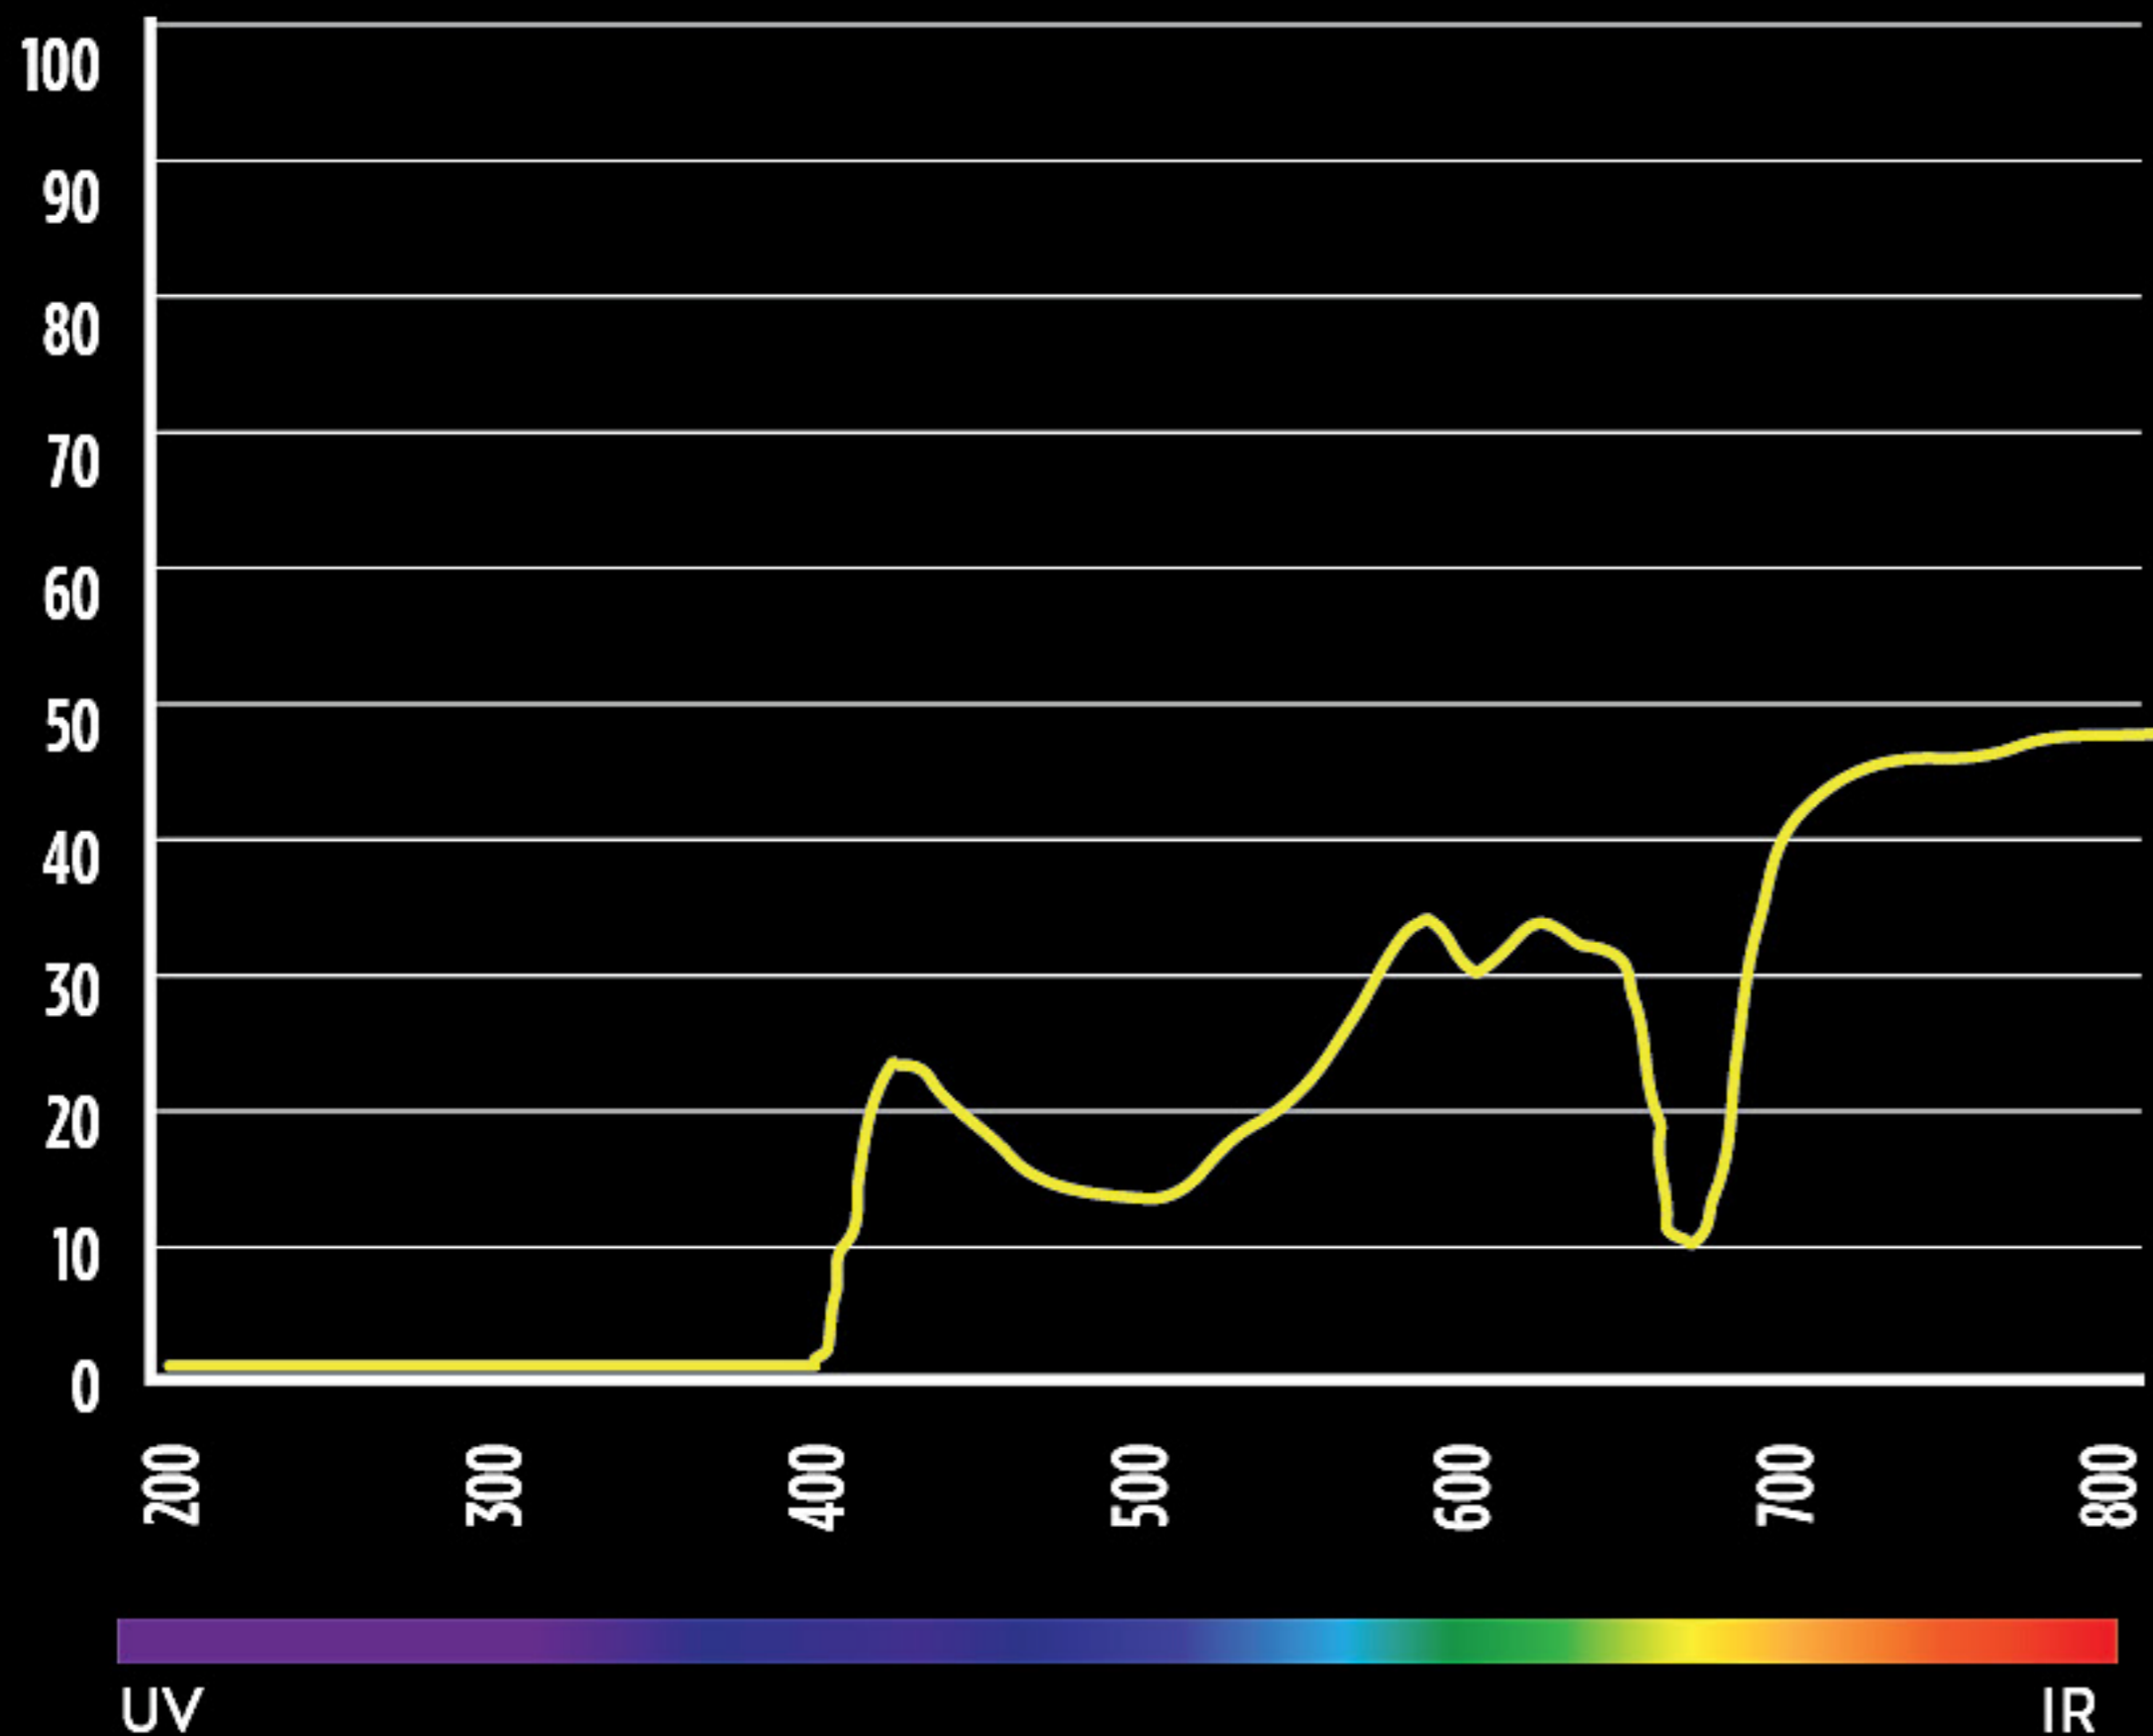

# AMPLIFIER RED CHROME

VISIBLE LIGHT TRANSMISSION  
VLT 29%  
Filter category / S2

Partly cloudy

# AMPLIFIER SILVER CHROME

VISIBLE LIGHT TRANSMISSION  
VLT 22%  
Filter category / S2

Partly cloudy