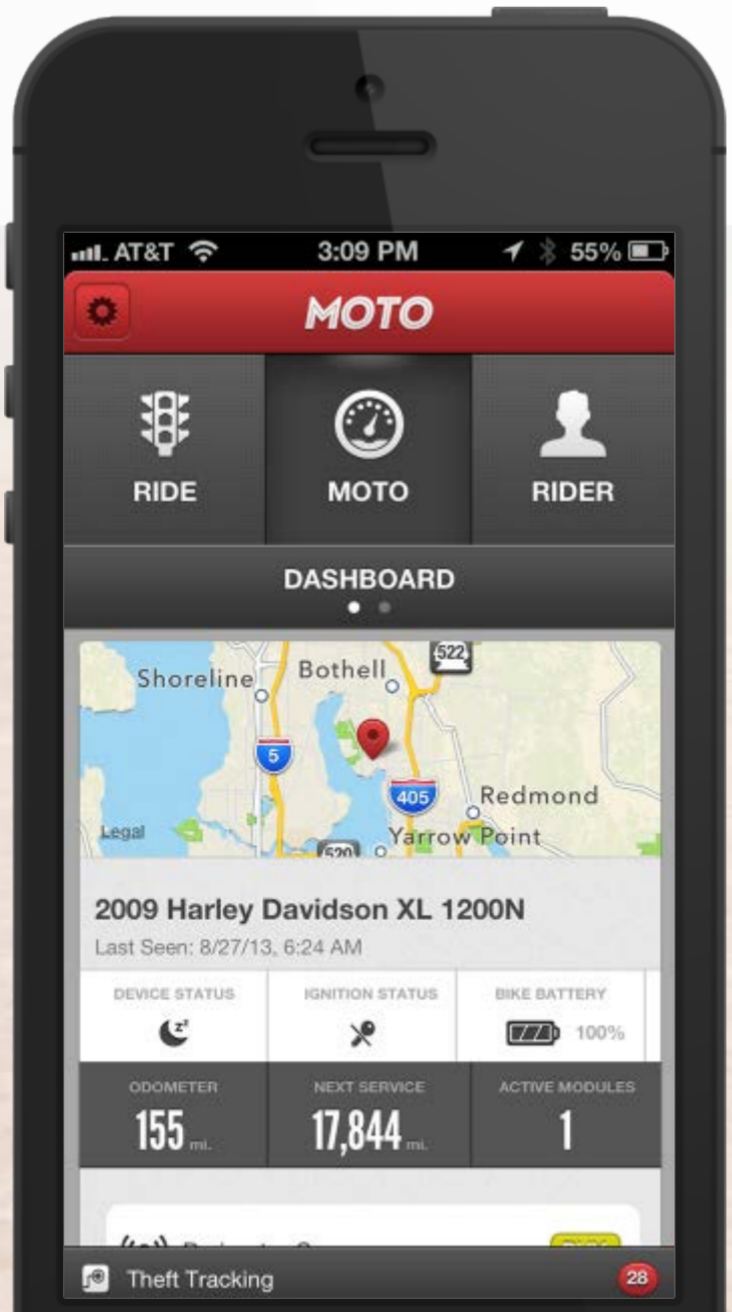

APP FEATURES

DASHBOARD CURRENT LOCATION / MONITORING / MODULES

View your bike's location, wherever you are. Receive stats about your bike's battery, status, and your ignition status.

RIDE NEW RIDE / RIDE LOG / RIDE DETAIL

Automatically capture your every ride. See your rides' distance, speed, and heading. View details of your previous rides.

SECURITY REMOTE / NOTIFICATION PANEL / ALERT OVERLAY

Receive notifications about your bike's security. Emergency Mode will let you notify authorities whenever your bike is in trouble.

IOS + ANDROID APPS

Cutting-edge apps, available on both your iOS and Android devices.

RIDER DASH

Want to check out your rides on the big screen? Log on to [ridescorpio](#)

LET'S GET THIS SHOW ON THE ROAD