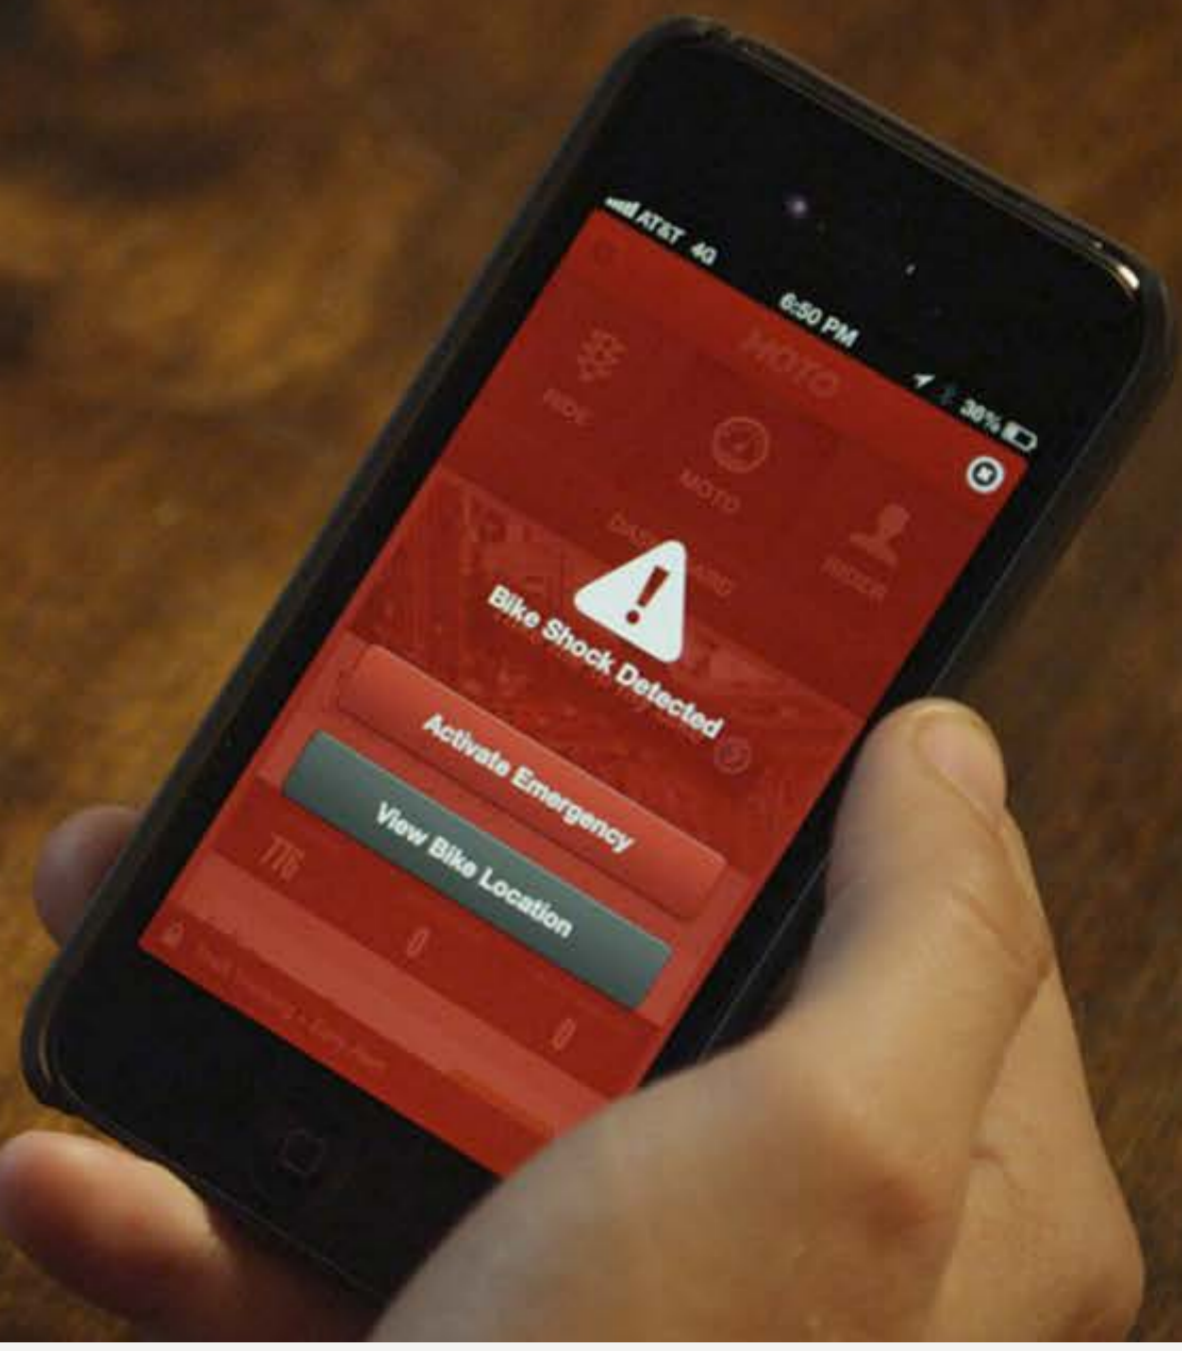

HOW IT WORKS

ALWAYS-ON, MODULAR HARDWARE

GPS, Telematics & Security in one. Fitted in minutes at home: simply connect to your motorcycle battery and ignition source with the provided connectors.

YOUR RIDES IN THE CLOUD

Ride employs a cloud-based server-to-device architecture so that you can securely access your Ride data from any device, anywhere.

WITH YOU ALL OF THE TIME

Record Rides, access previous ride stats, send security commands, check maintenance reminders, and monitor your bike remotely. Available on Android/iOS & Mac/PC.

CONNECTED SECURITY

EARLY WARNING: INSTANT ALERTS

With advanced tamper sensors, movement detection, and security level configurations, you will know if there is trouble - as it happens. Configure push, SMS, and email notifications and receive an alert instantly if someone is tampering with your motorcycle.

GPS MONITORING: TRACK YOUR BIKE

STOLEN BIKE? HELP THE POLICE

Allow enforcement authorities temporary live access to your stolen bike's location by giving them a simple pin-code.

RIDER PROFILE

CAPTURE RIDING DATA

Where did you go?
How fast were you going?
Share your stats and get the bragging rights you deserve.

RIDE SEGMENTS ALWAYS LOGGED

Capture your ride, route, distance, and speed. Add notes and photos along the way, then upload them on the go to your Facebook and Twitter feeds.

AUTOMATIC LOCATION ALERTS

Use the Ride app to setup automatic location alerts so that you can share your location with friends and family. Let fellow riders know your location as you are riding.

APP FEATURES

DASHBOARD CURRENT LOCATION / MONITORING / MODULES

View your bike's location, wherever you are. Receive stats about your bike's battery, status, and your ignition status.

RIDE NEW RIDE / RIDE LOG / RIDE DETAIL