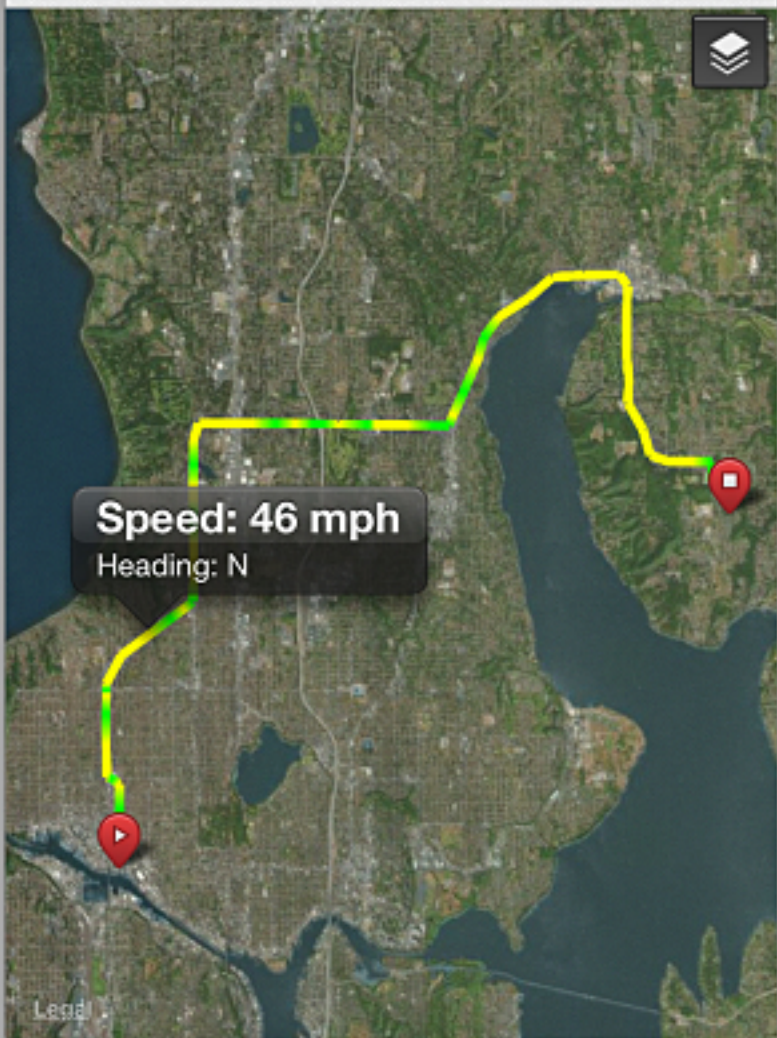

CONFIGURE

AT&T

3:09 PM

55%

Close Map

DASHBOARD

Theft Tracking

28

CREATE RIDE

Create A Ride

Service due in 0 mi.

0°F

Title Aug 27, 2013

Description

Sending trip updates to
Nowhere

Start Ride

Theft Tracking

15

AT&T

3:09 PM

55%

Ride Detail

Apr 15, 2013

Segment created 4 days ago

AT&T

3:09 PM

55%

RIDE LOG

Merge (3)

May 3, 2013

0 Photos | 0 Notes
9 mile segment
15 hours ago

May 3, 2013