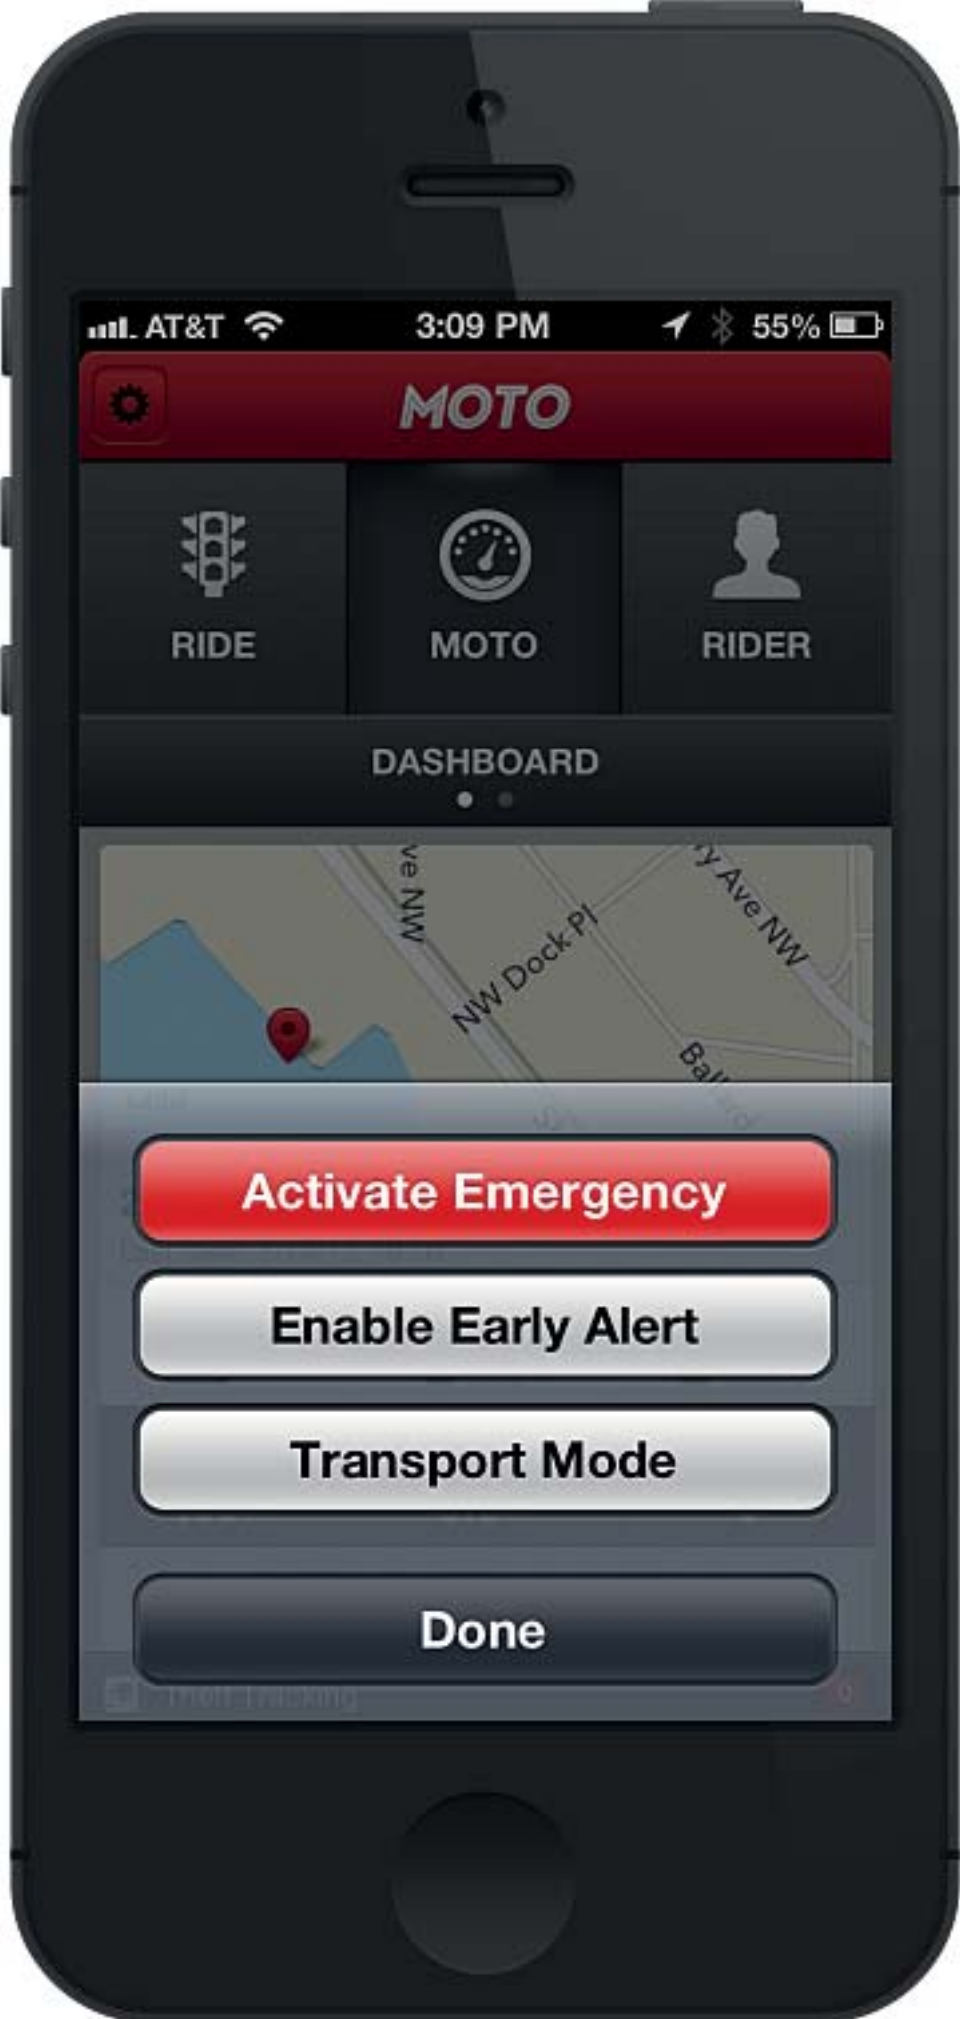

Looking for dependable motorcycle electrical parts?
Rely on Scorpio for quality and long-lasting products.